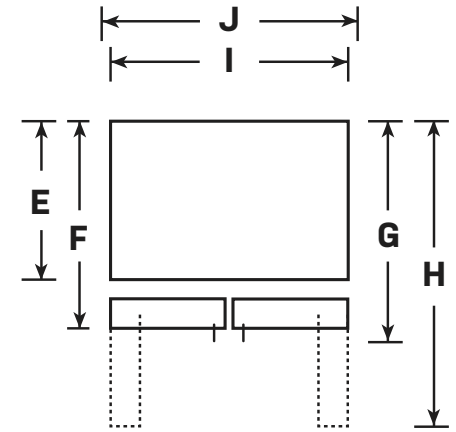

PAD28BYTFS

GE Profile™ Series ENERGY STAR® 28.4 Cu. Ft. Quad-Door Refrigeration with Dual-Dispense AutoFill Pitcher

DIMENSIONS AND INSTALLATION INFORMATION (IN INCHES)

Overall Dimensions	A Overall Height to top of door (in)	69 7/8
	B Height to top of hinge cover (in)	69 3/4
	C Height to top of case (in)	68 5/8
	D Hinge Cover Depth from Case Flange (in)	6
	E Case Depth without door (in)	29
	F Case Depth without Door Handle (in)	34 1/4
	G Overall Case Depth with Door Handle (in)	34 1/4
	H Depth with FF Door open 90 deg (in)	48 3/8
	I Case Width (in)	35 5/8
	J Width with door open 90 deg including handle (in)	44 7/8
	K Top endcap of FZ drawer to floor (in)	33 1/5

Specification Revised 3/24

PAD28BYTFS

GE Profile™ Series ENERGY STAR® 28.4 Cu. Ft. Quad-Door Refrigeration with Dual-Dispense AutoFill Pitcher

FEATURES AND BENEFITS

Total Capacity – 28.4 Cu. Ft.

FF Capacity – 16.5 Cu. Ft.