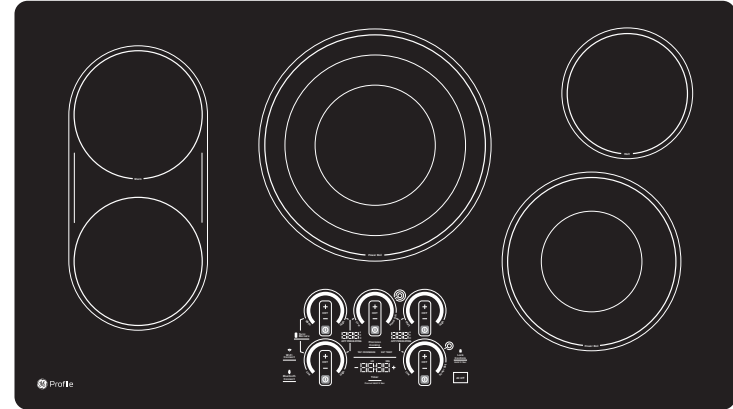

FEATURES AND BENEFITS

Power Boil on Tri- and Dual-Ring Elements

Precision Temperature Control

Guided Cooking

Glide Touch Controls - 11 Control Levels

Easy Clean Surface

Synchronized Elements

Chef Connect

Built-in WiFi

Compatible Cooktop with Smart Cookware

Keep Warm Setting

Control Lock

Hot Surface Indicator Lights

Fit Guarantee

Model PEP7036DTBB - Black on black

GUARANTEED FIT