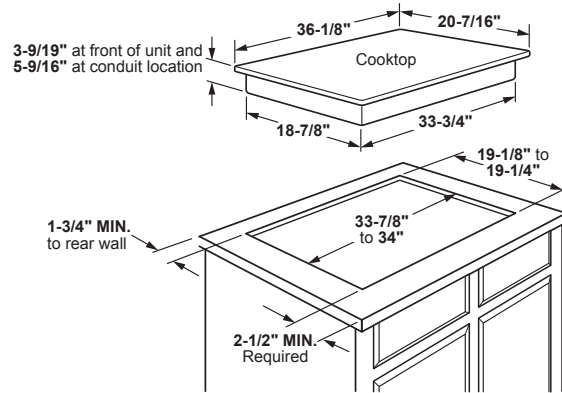

PEP7036DT

GE Profile™ 36" Built-In Touch-Control Electric Cooktop

DIMENSIONS AND INSTALLATION INFORMATION (IN INCHES)

IMPORTANT: Requires a 5" free area between the bottom of the cooktop to any combustible material, i.e., shelving. Free area not required when installing wall oven underneath cooktop. Refer to installation instructions. Requires a 15" minimum from cooktop to adjacent overhead cabinets. Units are furnished with a 48" flexible armored cable.

NOTE: 36" Ribbon cooktops are approved for use over select GE 30" Single Wall Ovens and Warming Drawers. Refer to cooktop and wall oven/warming drawer installation instructions packed with product for current dimensional data. If installed with a GE Telescopic Downdraft System, consult both the cooktop and downdraft installation instructions packed with product before installing. Cooktop gas/electric supply may need to be re-routed to install downdraft. The countertop cutout requires 23-1/2" minimum flat countertop surface and 25" minimum total countertop depth. In addition, other clearances to front edge of the countertop must be considered.

Before installing, consult installation instructions packed with product for current dimensional data.

APPROXIMATE COOKING DIMENSIONS

To insure accuracy, it is best to make a template when cutting the opening in the counter