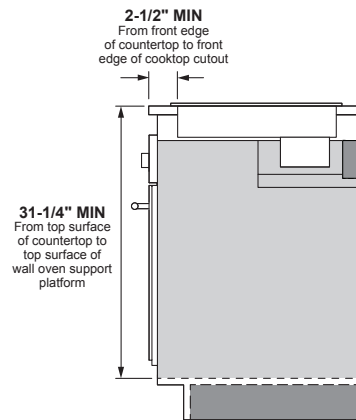

PEP7036DT

GE Profile™ 36" Built-In Touch-Control Electric Cooktop

DIMENSIONS AND INSTALLATION INFORMATION (IN INCHES)

IMPORTANT: Requires a 5" free area between the bottom of the cooktop to any combustible material, i.e., shelving. Free area not required when installing wall oven underneath cooktop. Refer to installation instructions. Requires a 15" minimum from cooktop to adjacent overhead cabinets. Units are furnished with a 48" flexible armored cable.

NOTE: 36" Ribbon cooktops are approved for use over select GE 30" Single Wall Ovens and Warming Drawers. Refer to cooktop and wall oven/warming drawer installation instructions packed with product for current dimensional data. If installed with a GE Telescopic Downdraft System, consult both the cooktop and downdraft installation instructions packed with product before installing. Cooktop gas/electric supply may need to be re-routed to install downdraft. The countertop cutout requires 23-1/2" minimum flat countertop surface and 25" minimum total countertop depth. In addition, other clearances to front edge of the countertop must be considered.

Before installing, consult installation instructions packed with product for current dimensional data.

APPROXIMATE COOKING DIMENSIONS

To insure accuracy, it is best to make a template when cutting the opening in the counter

INSTALLATION ABOVE A WALL OVEN

VOLTAGE (60HZ AC)	240V	208V
CONNECTED LOAD (MAX.)	9.7kW	7.3kW
CURRENT DRAW (MAX.)	40.4 Amps	35.1 Amps
RECOMMENDED CIRCUIT BREAKER*	50 Amps	40 Amps

*NOTE: Check local codes for required breaker size.