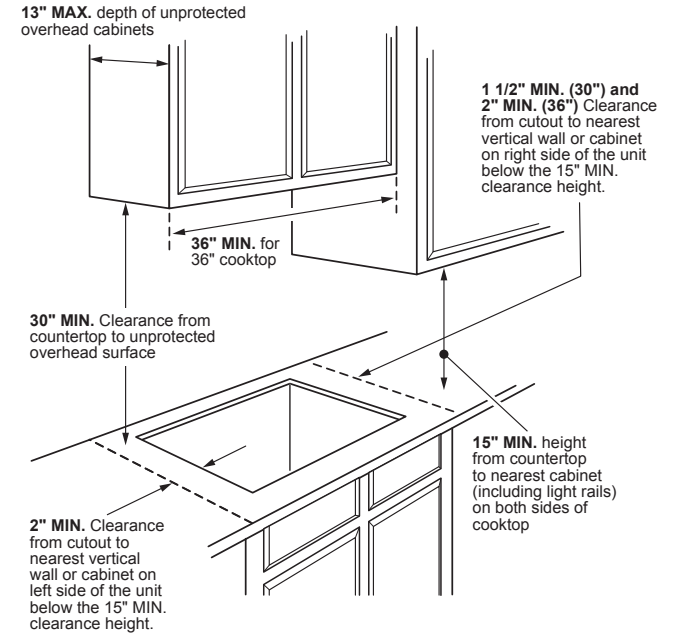

PEP7036DT

GE Profile™ 36" Built-In Touch-Control Electric Cooktop

DIMENSIONS AND INSTALLATION INFORMATION (IN INCHES)

IMPORTANT: Requires a 5" free area between the bottom of the cooktop to any combustible material, i.e., shelving. Free area not required when installing wall oven underneath cooktop. Refer to installation instructions. Requires a 15" minimum from cooktop to adjacent overhead cabinets. Units are furnished with a 48" flexible armored cable.

NOTE: 36" Ribbon cooktops are approved for use over select GE 30" Single Wall Ovens and Warming Drawers. Refer to cooktop and wall oven/warming drawer installation instructions packed with product for current dimensional data. If installed with a GE Telescopic Downdraft System, consult both the cooktop and downdraft installation instructions packed with product before installing. Cooktop gas/electric supply may need to be re-routed to install downdraft. The countertop cutout requires 23-1/2" minimum flat countertop surface and 25" minimum total countertop depth. In addition, other clearances to front edge of the countertop must be considered.

Before installing, consult installation instructions packed with product for current dimensional data.

APPROXIMATE COOKING DIMENSIONS

To insure accuracy, it is best to make a template when cutting the opening in the counter