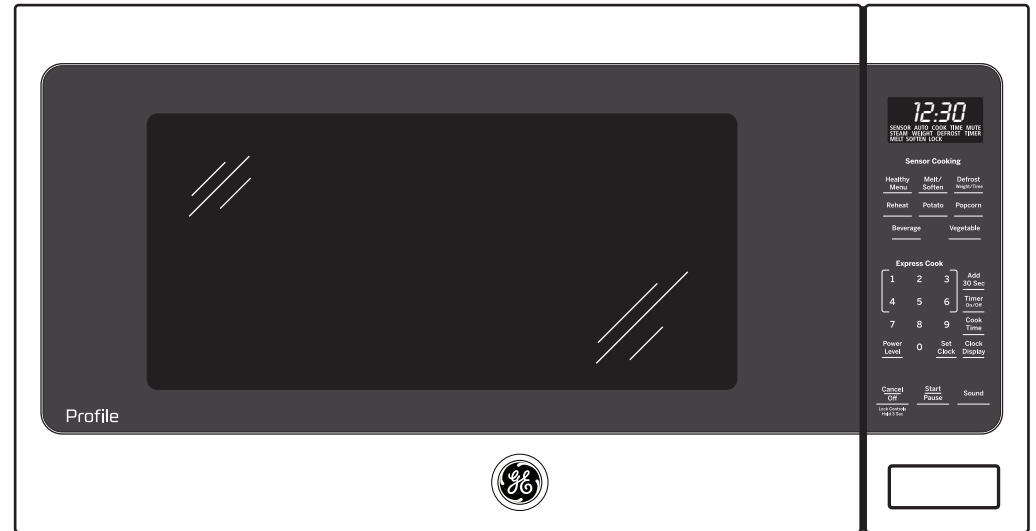

Specification Revised 8/19

PES7227DL/SL/EL/BL/FM

GE Profile™ Series 2.2 Cu. Ft. Countertop Sensor Microwave Oven

FEATURES AND BENEFITS

2.2 cu. ft. capacity – 1100 watts (IEC-705 test procedure)

Sensor cooking controls – Automatically adjusts time and power

Weight and time defrost – Simply enter the weight of the food, and the oven automatically sets the optimal defrosting time and power level or set your desired time for defrosting

Extra-large 16.5" turntable – Rotates food throughout the cycle and accommodates large cookware

Model PES7227DLWW – White

Model PES7227DLBB – Black

Model PES7227SLSS – Stainless steel

Model PES7227ELES – Slate

Model PES7227BLTS – Black stainless steel

Model PES7227FMDS – Black slate

For answers to your Monogram, GE Café™ Series, GE Profile™ Series or GE Appliances product questions, visit our website at geappliances.com or call GE Answer Center® Service, 800.626.2000.