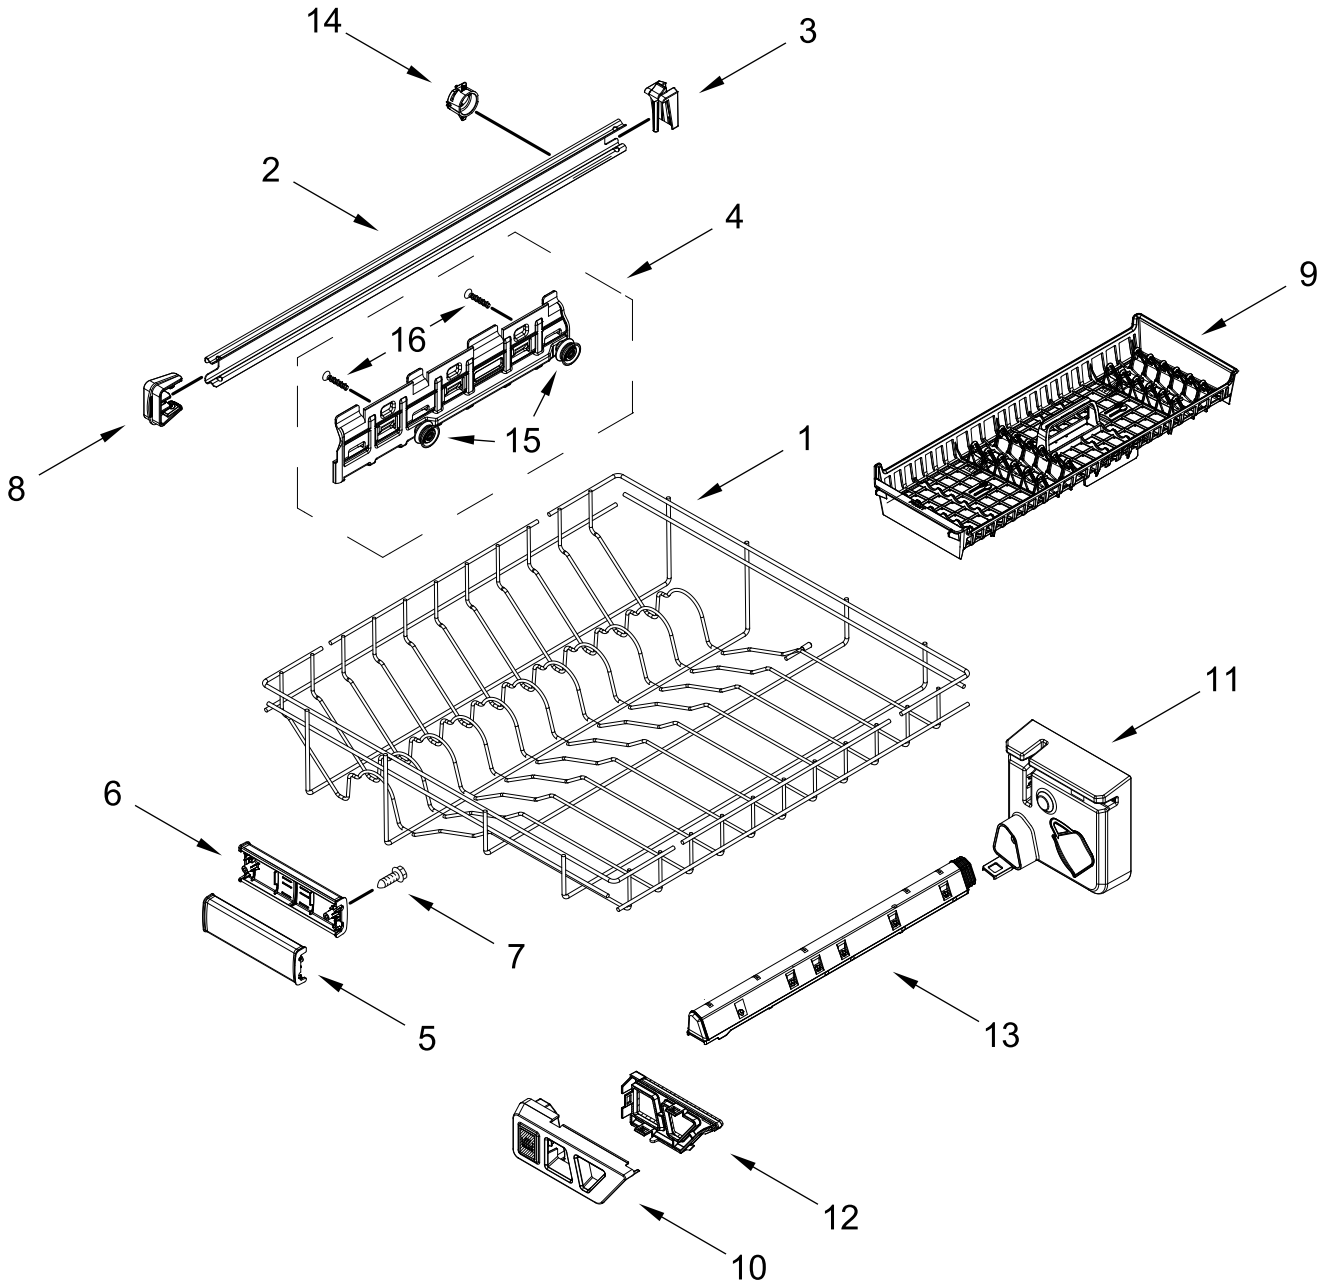

THIRD LEVEL RACK AND TRACK PARTS

THIRD LEVEL RACK AND TRACK PARTS

<u>Illus. No.</u>	<u>Part No.</u>	<u>Description</u>	<u>Illus. No.</u>	<u>Part No.</u>	<u>Description</u>	<u>Illus. No.</u>	<u>Part No.</u>	<u>Description</u>
1	W11127770	Rack, Third Level	6	W11291785	Handle, Dishrack Rear	12	W11267726	Cover, Wash Tube
2	W11441109	Track, Dishrack	7	9741232	Screw	13	W11175552	Tube, Wash
3	W11084872	Track Stop, Rear	8	W11084874	Track Stop, Front	14	W10920244	Nut, Tub
4		Track Mount	9	W11087823	Silverware Tray	15	W11048221	Wheel
	W11231345	Left Hand	10	W11267725	Bracket, Front Hanger	16	W11376395	Screw
	W11231348	Right Hand						
5	W11268683	Handle, Dishrack Front	11	W11287291	Drive Box Assembly, Manifold