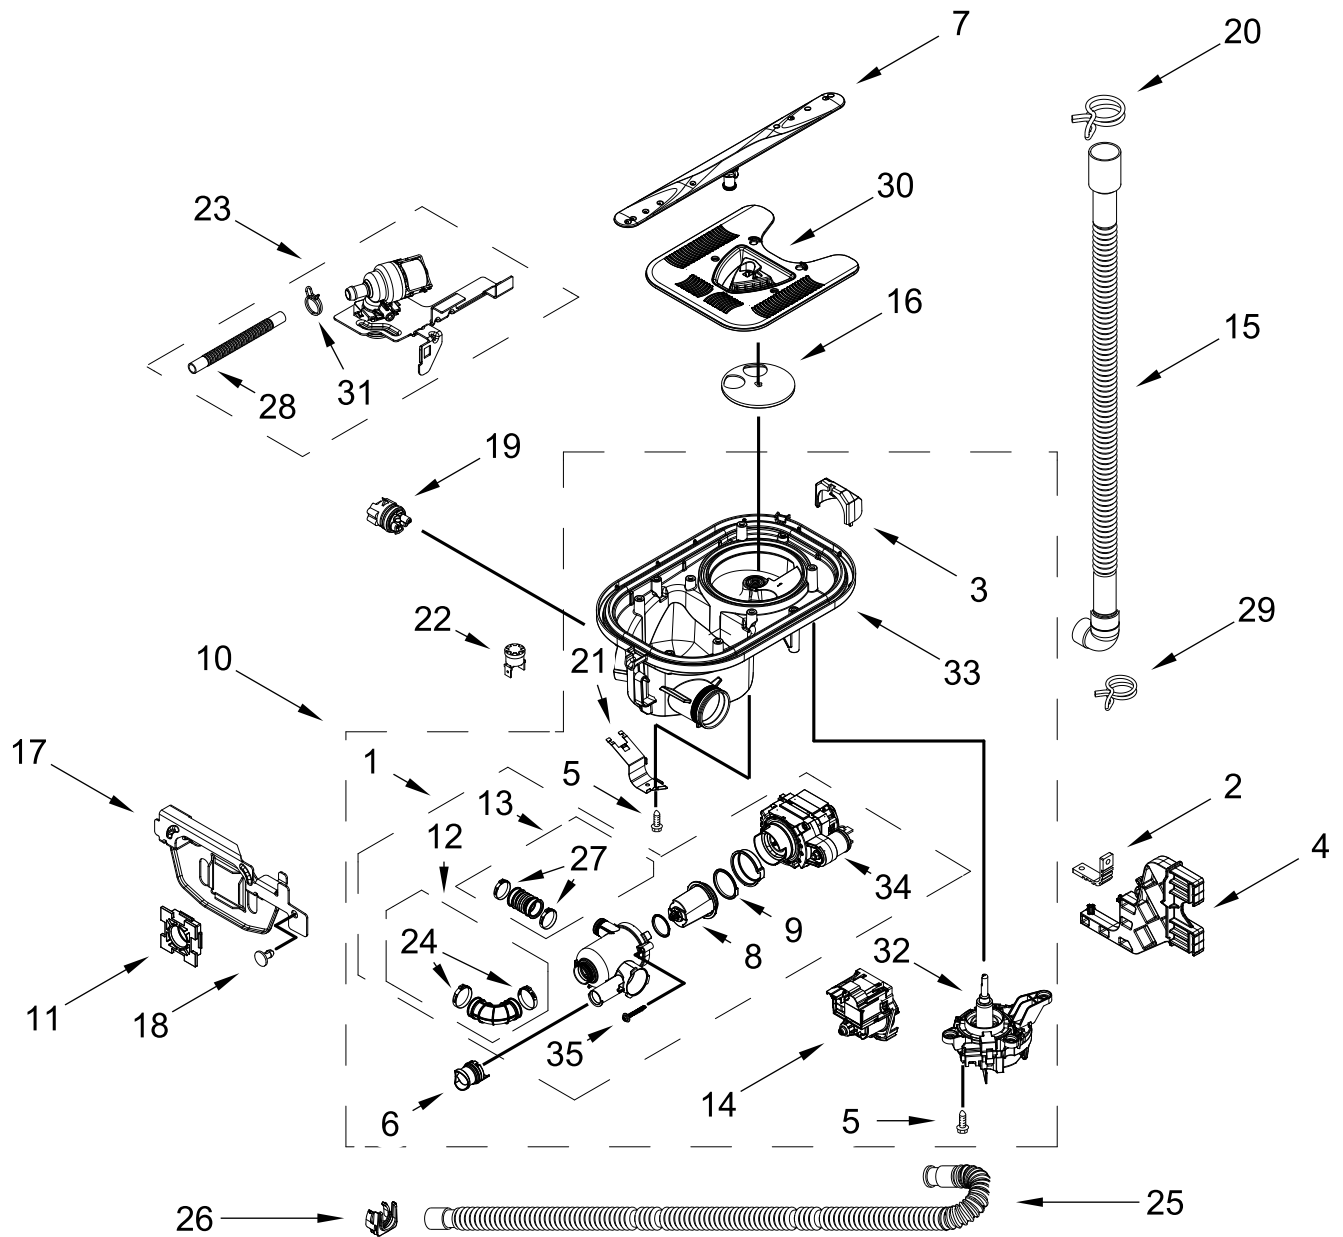

PUMP, WASHARM AND MOTOR PARTS

PUMP, WASHARM AND MOTOR PARTS

<u>Illus. No.</u>	<u>Part No.</u>	<u>Description</u>	<u>Illus. No.</u>	<u>Part No.</u>	<u>Description</u>	<u>Illus. No.</u>	<u>Part No.</u>	<u>Description</u>
1	W11122133	Pump Assembly	13	W10900387	Hose, Suction	24	W11122851	Clamp, Hose
2	W11294352	Isolator, Front Motor	14	W11491436	Motor, Drain	25	W11036161	Hose
3	W10891545	Diffuser, Inlet	15	W11131184	Hose, Drain	26	W11036143	Clip, Hose
4	W11294350	Hanger, Front Motor	16	W10903468	Disc, Diverter	27	W10466656	Clamp, Hose
5	9741232	Screw	17	W11025963	Bracket, Rear Motor	28	W11036287	Hose, Inlet
6	W10891547	Check Valve, Drain	18	W11418271	Fastener	29	W11236576	Clamp, Hose
7	W11048456	Wash Arm Assembly	19	W11126174	Indicator, Optical Wash	30	W11039864	Grate
8	W11108699	Filter Assembly	20	370445	Clamp, Hose	31	371505	Clamp, Hose
9	W10380239	Ring, Volute	21	W11163419	Bracket, Thermostat	32		Diverter Valve Motor (Not Serviced)
10	W11197948	Motor & Sump Assembly	22	W11193089	Thermostat (Included with Main Wiring Harness)	33	W11034556	Sump (includes Seal and Diverter)
11	W11036663	Isolator, Rear Motor	23	W11025970	Fill Valve Assembly	34	W10753070	Capacitor
12	W11250985	Hose, Pressure				35	W10467002	Screw