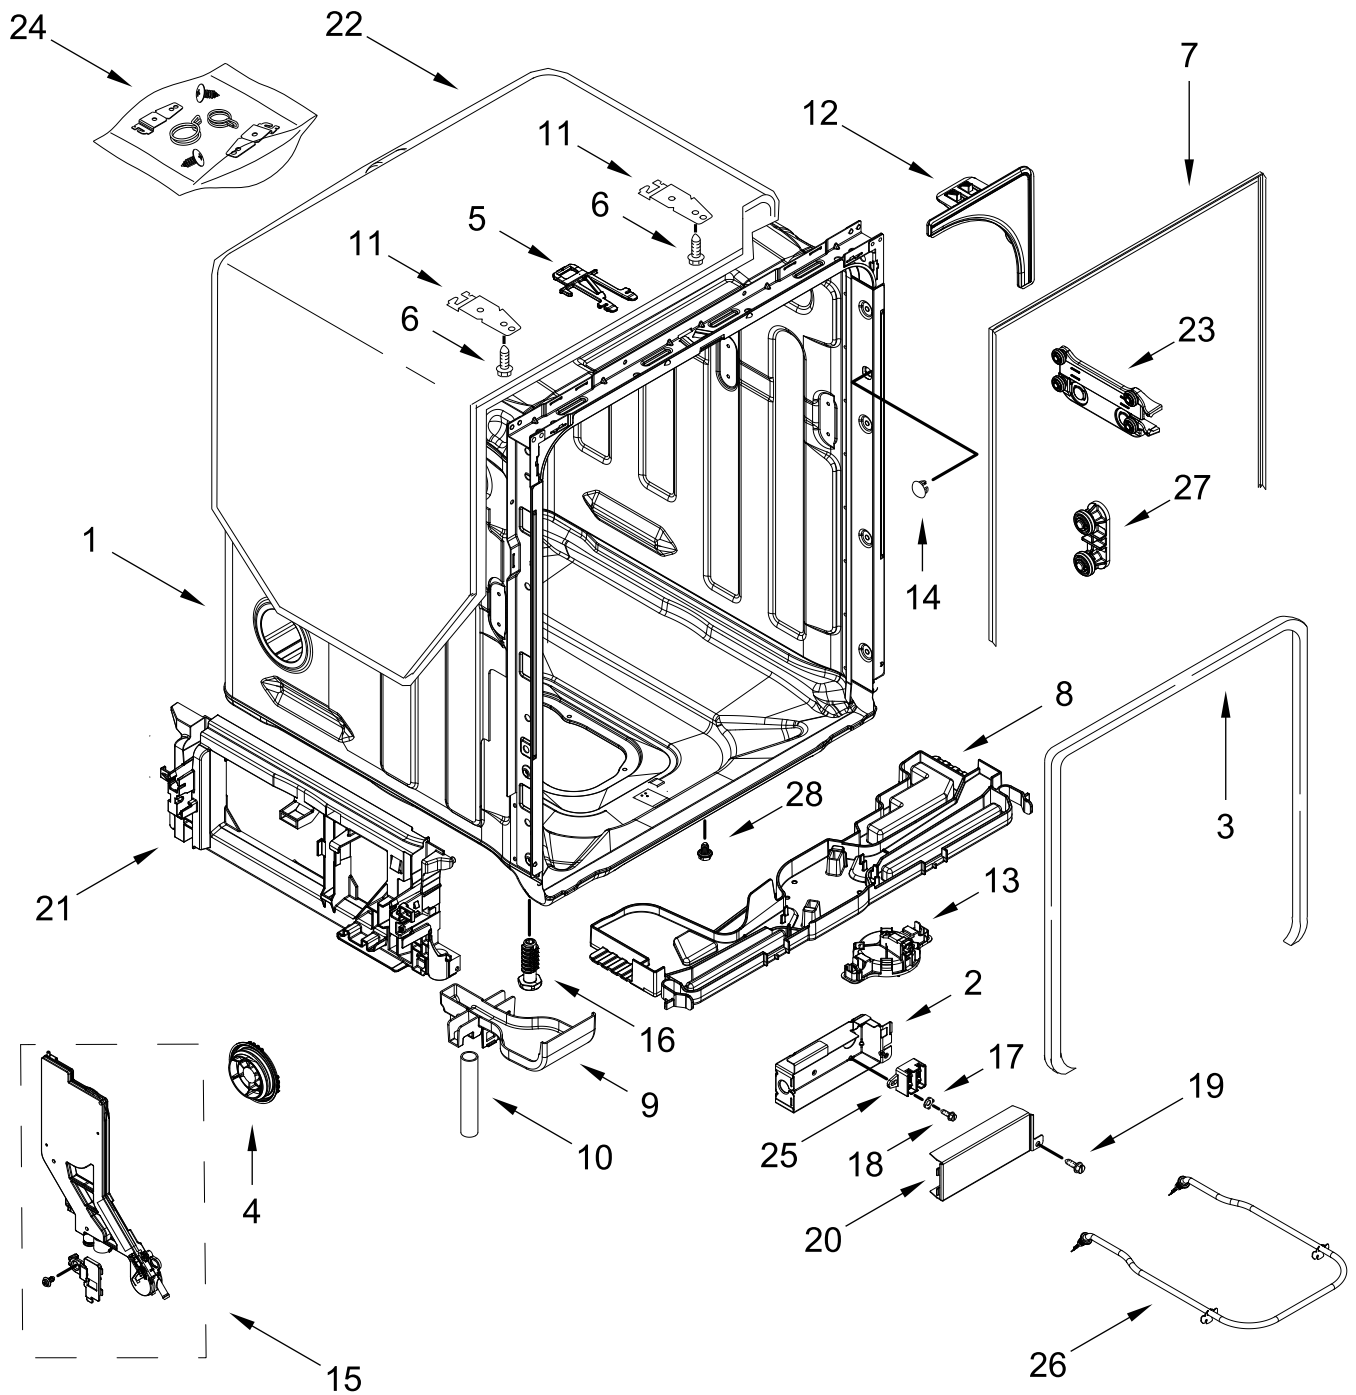

TUB AND FRAME PARTS

TUB AND FRAME PARTS

<u>Illus. No.</u>	<u>Part No.</u>	<u>Description</u>	<u>Illus. No.</u>	<u>Part No.</u>	<u>Description</u>	<u>Illus. No.</u>	<u>Part No.</u>	<u>Description</u>
1	W11120458	Tub Assembly (includes gasket)	13	W11036170	Float Switch	23		Tub Mount, Third Level Rack
2	W11226744	Base, Terminal Box	14	W11184083	Plug, Tub			
3	W11035860	Gasket, Tub	15	W11429970	Water Inlet Assembly		W11101573	Left Hand
4	W11429974	Nut, Water Inlet	16	W11455395	Leg, Leveling		W11256439	Right Hand
5	W11090487	Strike, Latch	17	3378128	Washer, Pronged Cup	24	W11362501	Miscellaneous Parts Bag (Contains 2 Screws, 2 Clamps, & 2 Brackets)
6	W11296374	Screw	18	3400014	Screw, Grounding			
7	W11165091	Seal, Cabinet	19	W10277003	Screw			
8	W11025993	Drip Tray	20	W11226746	Cover, Terminal Box	25	W11132441	Terminal Block
9	W11025986	Funnel, Overfill Protection	21		Side Support, Tub	26	W11536143	Heater Element Assembly
10	W11025988	Funnel Extension		W10920122	Left Hand	27	W11086088	Tub Mount, Upper Rack
11	8269145	Bracket, Undercounter		W10920120	Right Hand			
12	W11165093	Cover, Tub Corner	22	W11158115	Shield, Tub Sound	28	3400892	Screw