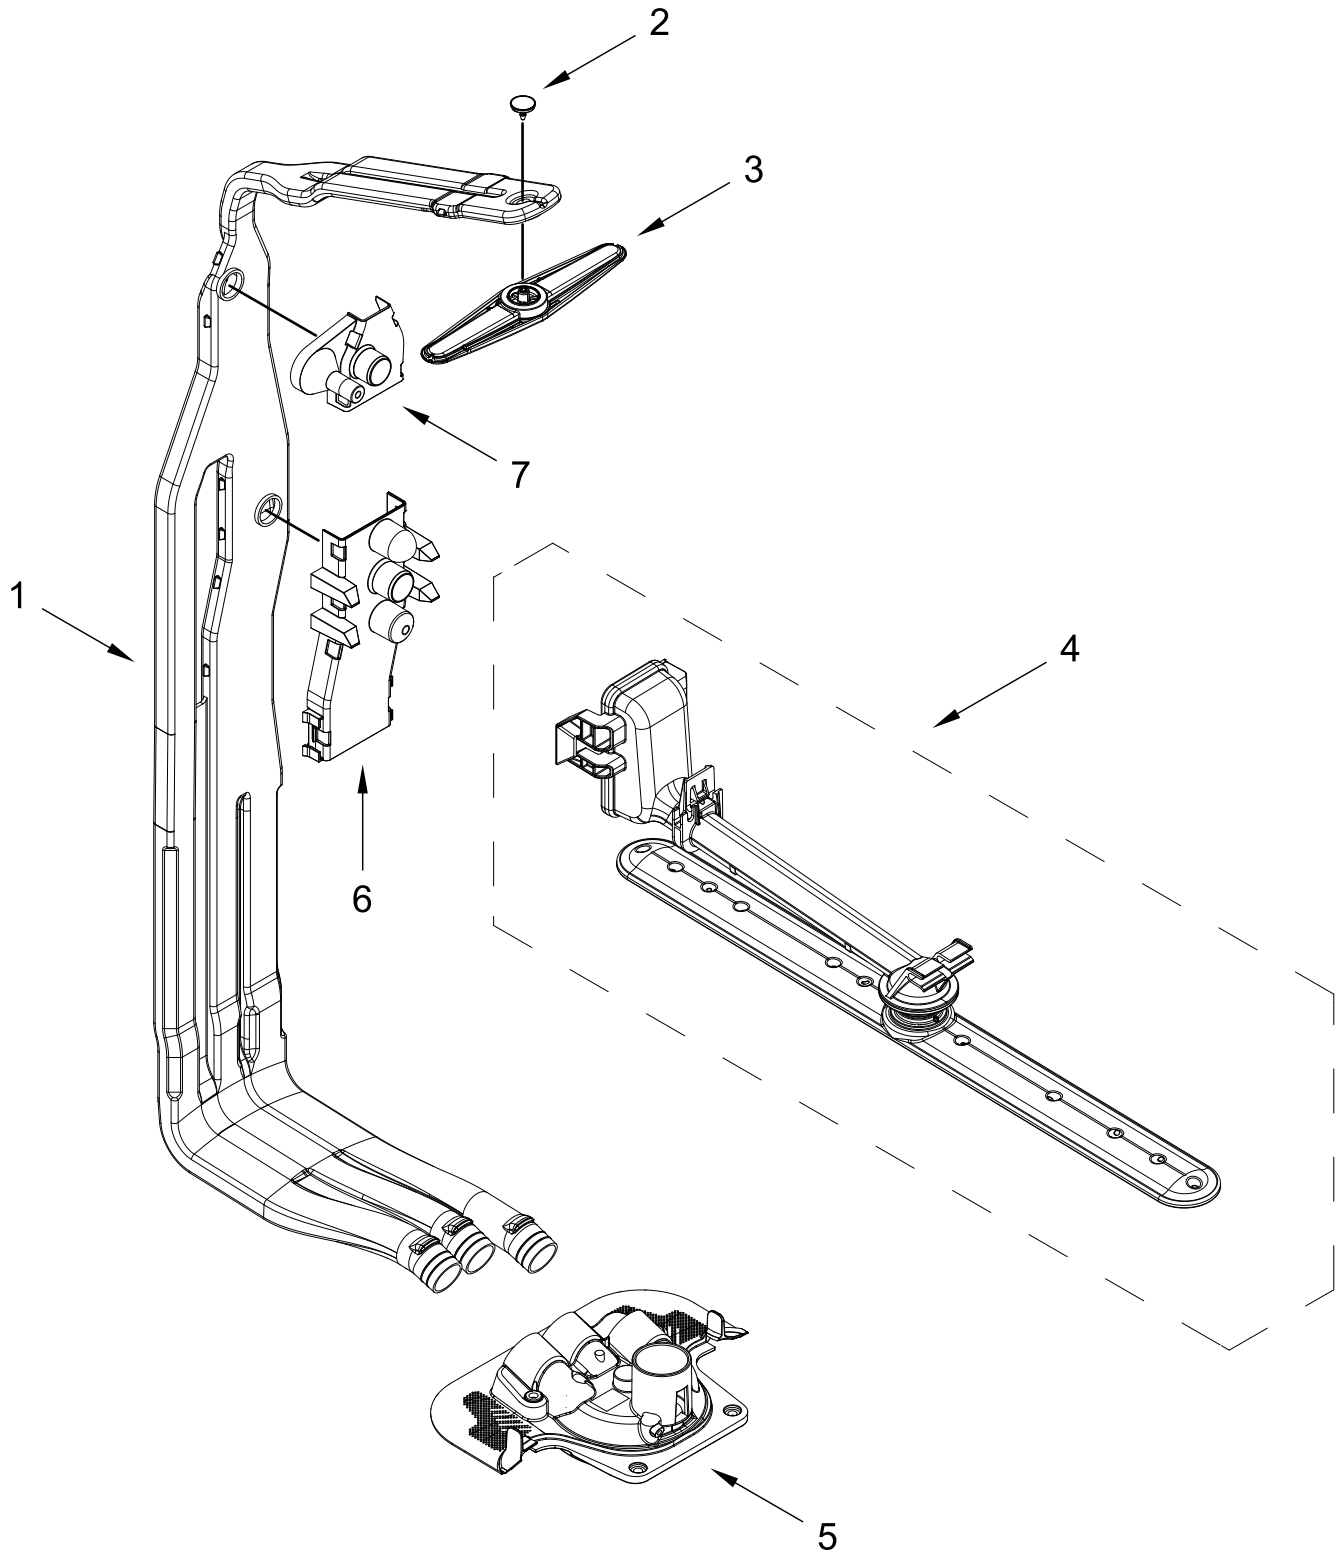

UPPER WASH AND RINSE PARTS

UPPER WASH AND RINSE PARTS

<u>Illus.</u> <u>No.</u>	<u>Part No.</u>	<u>Description</u>	<u>Illus.</u> <u>No.</u>	<u>Part No.</u>	<u>Description</u>	<u>Illus.</u> <u>No.</u>	<u>Part No.</u>	<u>Description</u>
1	W10872558	Feed Tube Assembly	4	W11174340	Upper Sprayarm Assembly	6	W10892836	Retainer, Docking (2nd Level)
2	W11039888	Retainer						
3	W11039869	Sprayarm, Third Level	5	W10903465	Cover, Diverter	7	W10892835	Retainer, Docking (3rd Level)