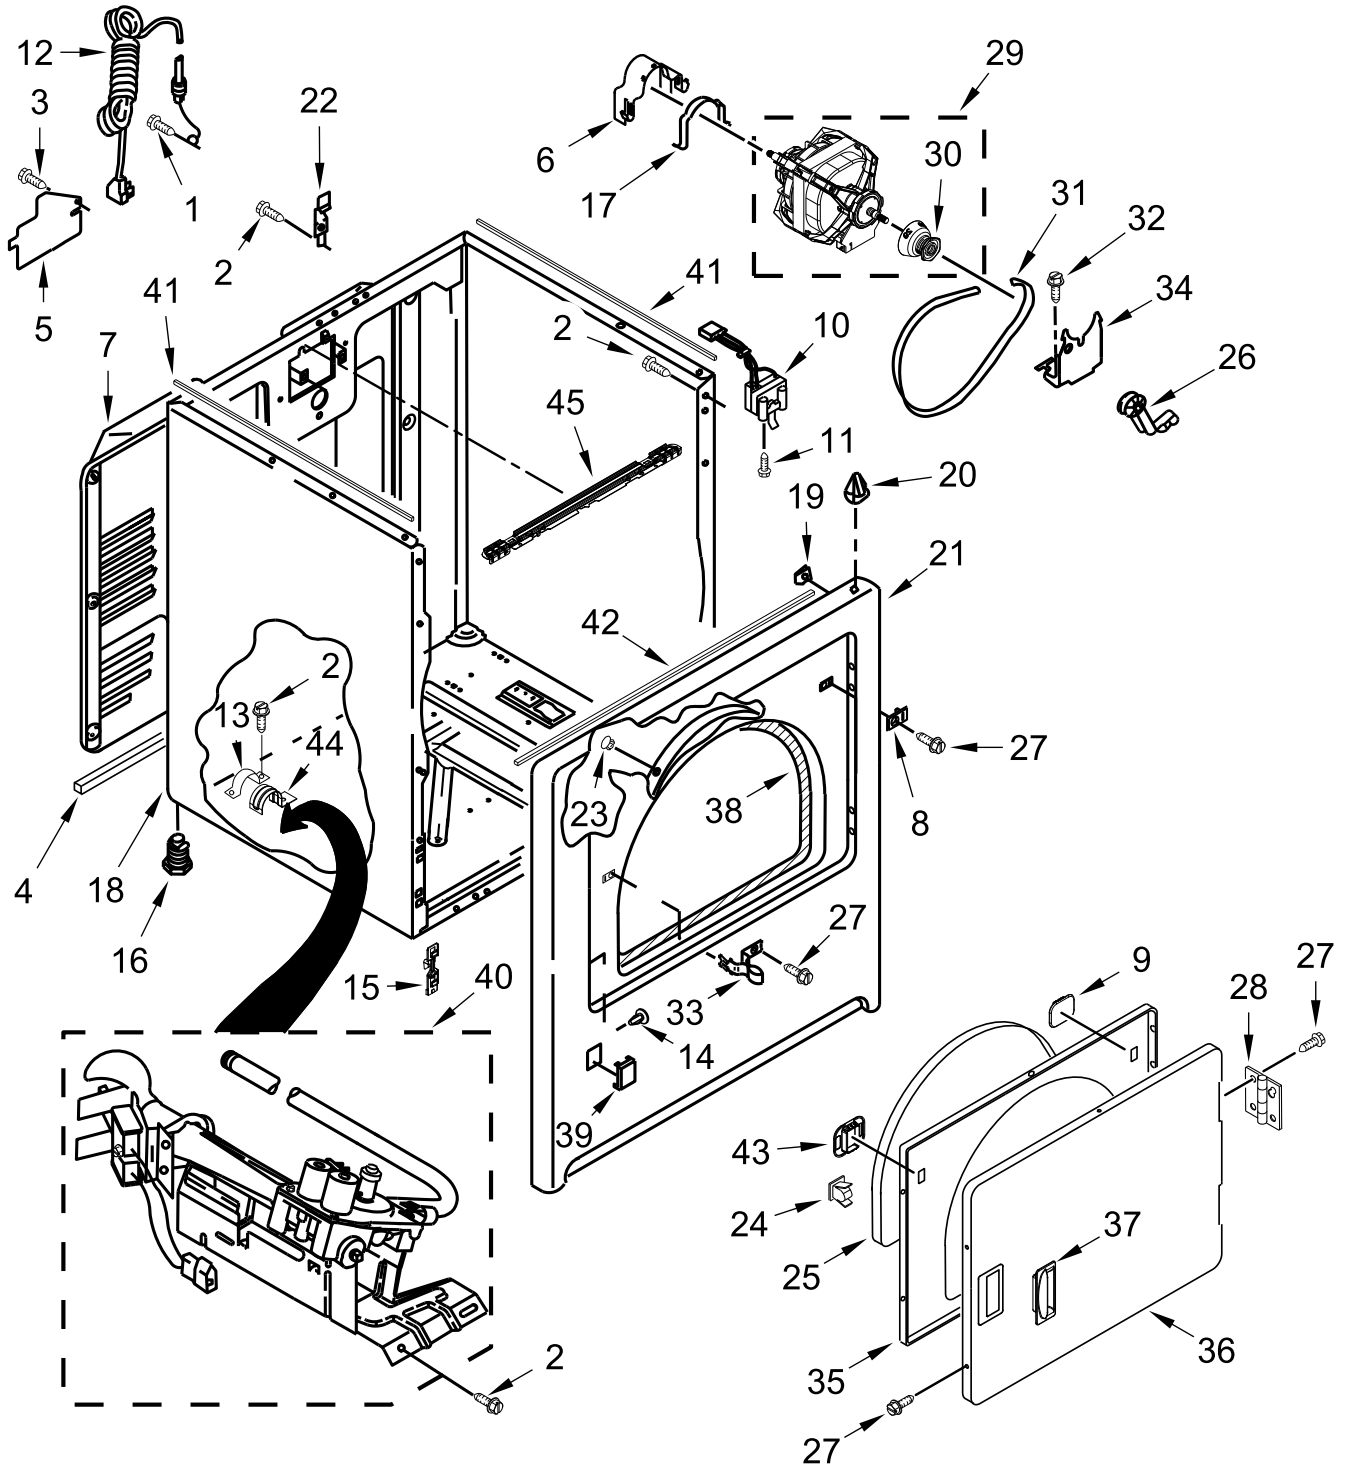

CABINET PARTS

CABINET PARTS

<u>Illus.</u> <u>No.</u>	<u>Part No.</u>	<u>Description</u>	<u>Illus.</u> <u>No.</u>	<u>Part No.</u>	<u>Description</u>	<u>Illus.</u> <u>No.</u>	<u>Part No.</u>	<u>Description</u>
1	3390631	Screw	18		Cabinet	34	348780	Base, Motor
2	343641	Screw		8530603	White	35	W10463967	Door, Inner
3	693995	Screw	19	98234	Clip, Ground	36		Door, Outer
4	W10841728	Seal, Spill Guard	20	8066092	Lock, Front Top		W10714510	White
5	8558833	Cover, Terminal Block	21		Panel, Front	37		Handle, Door
6	W10121316	Clamp, Motor Mount		W10664698	White		W10714516	White
7	W11598681	Panel, Rear	22	W10641296	Hinge, Top	38	W10803476	Assembly, Seal and Bearing
8	W10567345	Plug, Strike	23	685203	Clip, Felt Pad	39		Plug, Front Panel
9	W10529198	Cover, Door Catch	24	W11224630	Assembly, Door Catch		8564457	White
10	W10569603	Switch, Door	25	W10730752	Seal, Door	40	W11564940	Burner Assembly (60 Hz) (Type 1)
11	697773	Screw	26	691366	Idler Assembly	41	W10316529	Seal, Foam
12	W10869141	Cord, Power	27	342055	Screw	42	W10316619	Seal, Spill Guard
13	341029	Clamp, Pipe	28		Assembly, Hinge and Pin	43	W10529197	Bezel, Door Catch
14		Hinge Hole Cover		W10362431	White	44	W10727507	Clamp, Pipe
	W11308618	White	29	W10396029	Assembly, Motor	45	W10641295	Bracket, Rear
15	W10775448	Clip, Front Panel	30	8066184	Pulley, Motor			
16	W10779369	Foot, Dryer	31	W10131364	Belt, Drive			
17	3404162	Clamp, Motor (With Shield)	32	3400500	Bolt			
			33	W11224633	Strike, Door