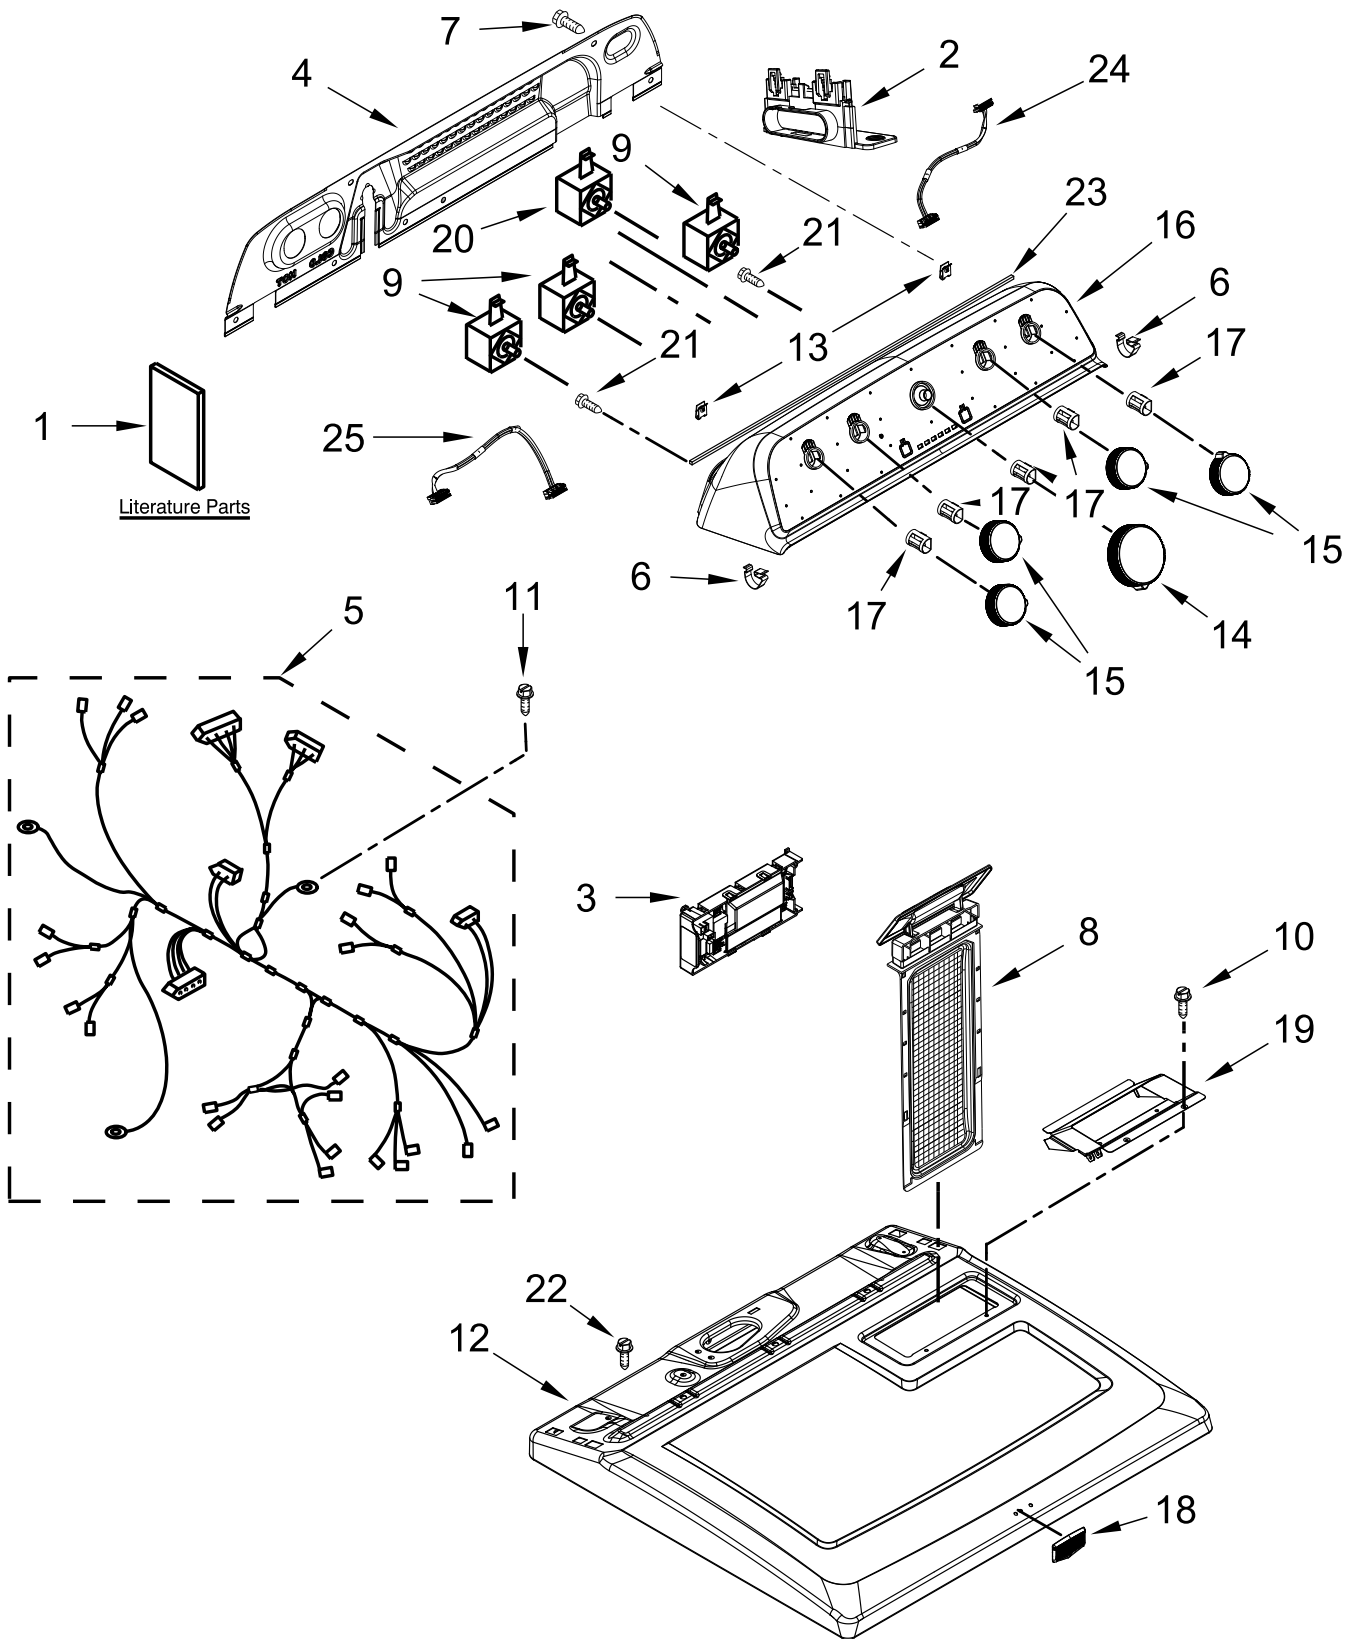

GAS DRYER

MODELS:

MGD5030MW1 (White)

TOP AND CONSOLE PARTS

TOP AND CONSOLE PARTS

<u>Illus. No.</u>	<u>Part No.</u>	<u>Description</u>	<u>Illus. No.</u>	<u>Part No.</u>	<u>Description</u>	<u>Illus. No.</u>	<u>Part No.</u>	<u>Description</u>
1		Literature Parts	9	W10414381	Switch, Rotary Encoder (2 Position)	20	W10414397	Switch, Rotary Encoder (3 Position)
	W11361424	Owners Manual						
	W11495041	Tech Sheet	10	688983	Screw	21	9740848	Screw
	W11466172	Quick Start Guide	11	3348629	Screw	22	343641	Screw
2	W11438904	Connector, Service Standalone	12		Top	23	W10726632	Seal, Console
				W10613389	White	24	W11486550	Harness, Upper Encoder RS
3	W11625656	Appliance Control Unit (ACU)	13	W10298336	Nut, "U"	25	W11437795	Harness, Upper Encoder
4	W10775189	Panel, Rear	14	W11328381	Knob, Large			
5	W11437794	Harness, Main	15	W11398762	Knob, Small			
6	8312709	Clip, Console	16		Assembly, Console			
7	3390663	Screw		W11576588	White			
8		Lint Screen	17	688805	Clip, Spring			
	W11538108	White	18	W10612925	Badge			
			19	W10662472	Collar, Lint Chute			