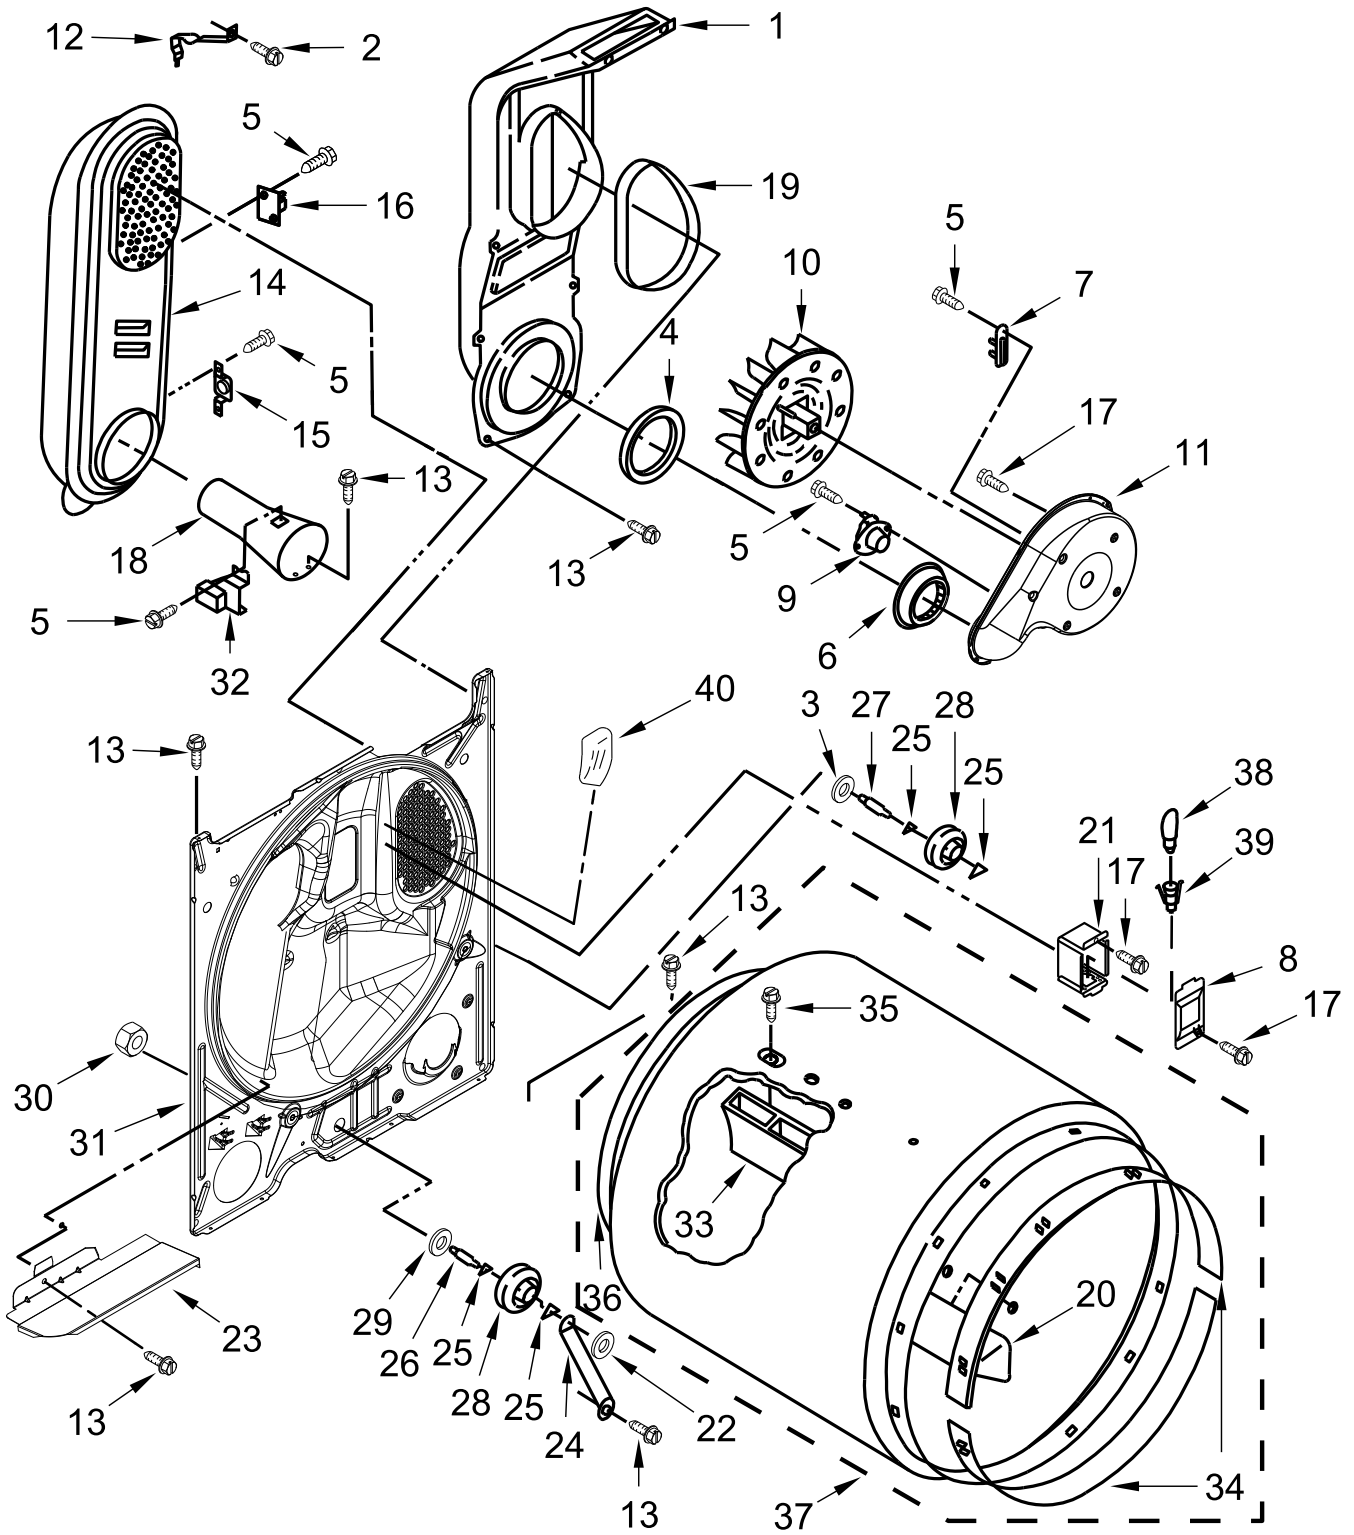

BULKHEAD PARTS

BULKHEAD PARTS

<u>Illus.</u> <u>No.</u>	<u>Part No.</u>	<u>Description</u>	<u>Illus.</u> <u>No.</u>	<u>Part No.</u>	<u>Description</u>	<u>Illus.</u> <u>No.</u>	<u>Part No.</u>	<u>Description</u>
1	W10798023	Assembly, Lint Chute	17	3390647	Screw	32	338906	Sensor, Radiant
2	489463	Screw	18	8066049	Funnel, Burner	33	692490	Baffle, Drum (Long)
3	3388703	Washer	19	339956	Seal	34	692526	Bearing, Ring
4	347139	Seal, Lint Chute	20	3403636	Baffle, Drum (Short)	35	W10219342	Screw
5	90767	Screw	21	8578825	Bracket, Drum Light	36	W10856781	Seal, Rear Drum
6	W10389567	Shield, Exhaust	22	90296	Nut, Push On	37	W10757750	Assembly, Drum (Complete)
7	3392519	Fuse, Thermal (91C)	23	W11398682	Bracket, Bulkhead Chute	38	3406124	Bulb, Light
8	3402841	Lens, Drum Light	24	W11032820	Bracket, Support	39	W10214261	Socket, Light
9	8577274	Thermistor	25	W10512946	Washer, Tri Ring	40	W11424720	Pad, Sensor
10	694089	Wheel, Blower	26	W10359270	Shaft, Drum Roller - Left Hand Thread			
11	8577230	Housing, Blower	27	W10359269	Shaft, Drum Roller - Right Hand Thread			
12	3398161	Clip, Heater Box						
13	343641	Screw	28	3397590	Roller, Support			
14	8530285	Box, Heater (96C)	29	348197	Washer			
15	W10754607	Thermostat, High Limit SPST (180F)	30	W10298789	Nut, Hex			
16	W11050897	Kit, Thermal Cut-Off (Includes Thermostat)	31	W10714469	Bulkhead