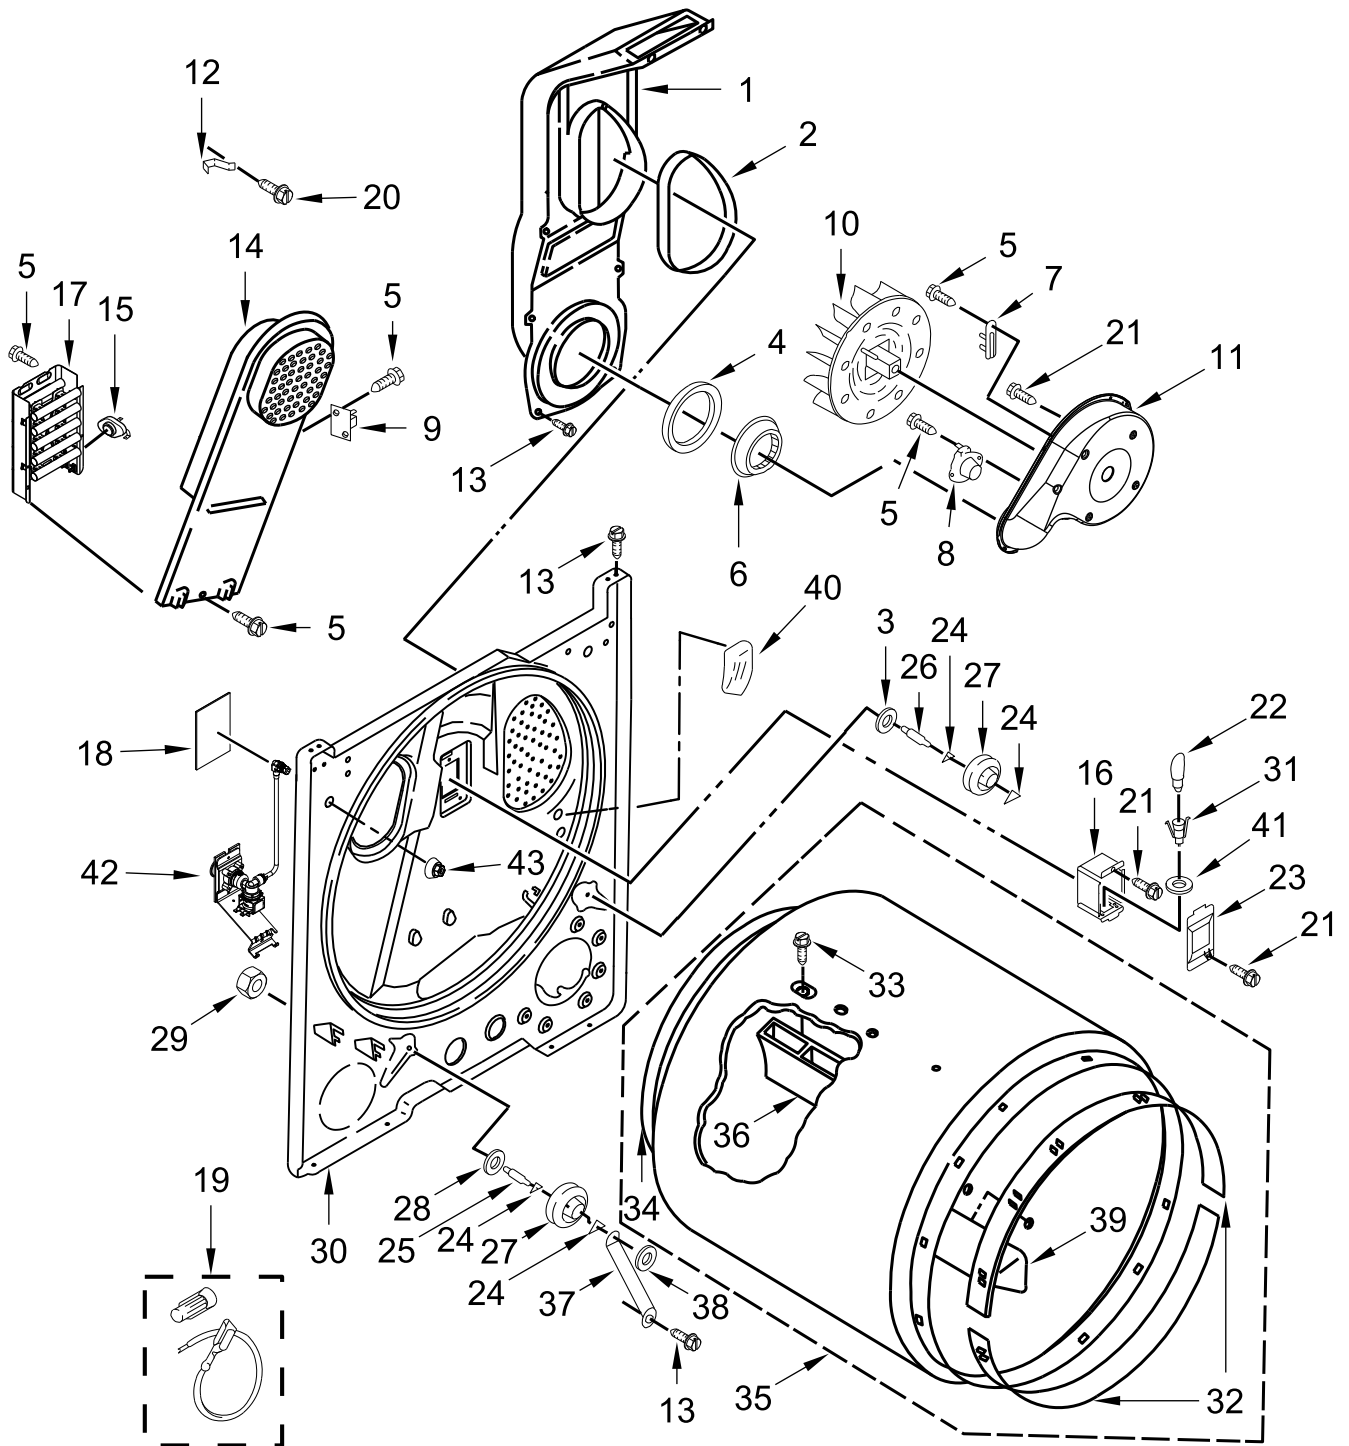

BULKHEAD PARTS

BULKHEAD PARTS

<u>Illus.</u> <u>No.</u>	<u>Part No.</u>	<u>Description</u>	<u>Illus.</u> <u>No.</u>	<u>Part No.</u>	<u>Description</u>	<u>Illus.</u> <u>No.</u>	<u>Part No.</u>	<u>Description</u>
1	W10798023	Assembly, Lint Chute	17	W10724237	Element, Heater	32	692526	Bearing, Ring
2	339956	Seal	18	W10504381	Pad, Foam	33	W10219342	Screw
3	3388703	Washer	19	279457	Terminal Wire Kit (For Heater Element Wiring Harness Repair)	34	W10856781	Seal, Rear Drum
4	347139	Seal, Lint Chute				35	W10757750	Assembly, Drum (Complete)
5	90767	Screw	20	489463	Screw	36	692490	Baffle, Drum (Long)
6	W10389567	Shield, Exhaust	21	3390647	Screw	37	W11032820	Bracket, Support
7	3392519	Fuse, Thermal (91C)	22	3406124	Bulb, Light	38	90296	Nut, Push On
8	8577274	Thermistor	23	3402841	Lens, Drum Light	39	3403636	Baffle, Drum (Short)
9	W10900067	Kit, Thermal Cut-Off (Includes Thermostat)	24	W10512946	Washer, Tri Ring	40	W11424720	Pad, Sensor
10	694089	Wheel, Blower	25	W10359270	Shaft, Drum Roller - Left Hand Thread	41	W10709380	Seal, Drum Light
11	8577230	Housing, Blower	26	W10359269	Shaft, Drum Roller - Right Hand Thread	42	W11135293	Valve and Hose Assembly
12	3398161	Clip, Heater Box	27	3397590	Roller, Support	43	W11100488	Nozzle, Cap
13	3390631	Screw	28	348197	Washer			
14	W11338355	Box, Heater	29	W10298789	Nut, Hex			
15	3977767	Thermostat, 221 F (105 C)	30	W10714471	Bulkhead			
16	3977373	Bracket, Drum Light	31	W10214261	Socket, Light