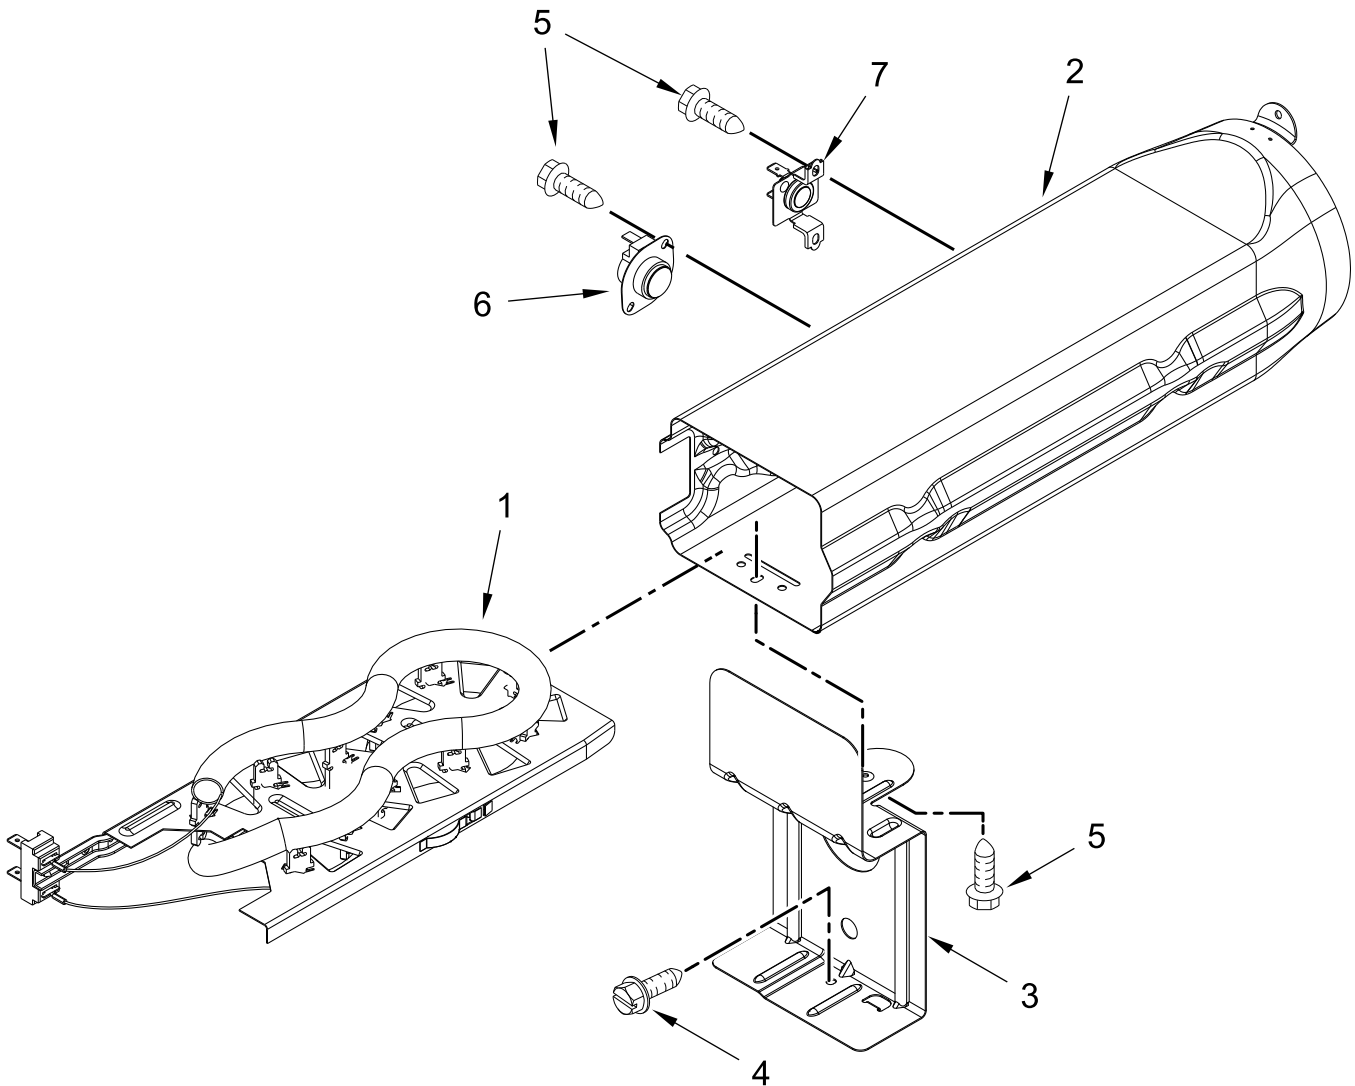

DRYER HEATING PARTS-ELECTRIC

DRYER HEATING PARTS-ELECTRIC

<u>Illus.</u> <u>No.</u>	<u>Part No.</u>	<u>Description</u>	<u>Illus.</u> <u>No.</u>	<u>Part No.</u>	<u>Description</u>	<u>Illus.</u> <u>No.</u>	<u>Part No.</u>	<u>Description</u>
1	W11344457	Element, Heater 5400W	3	8066099	Bracket, Heater Box	6	8557403	Thermostat, High Limit
2	W10891205	Assembly, Weld Heater Box	4	693995	Screw	7	280148	Kit, Thermal Cut-Off (Includes Thermostat)
			5	90767	Screw