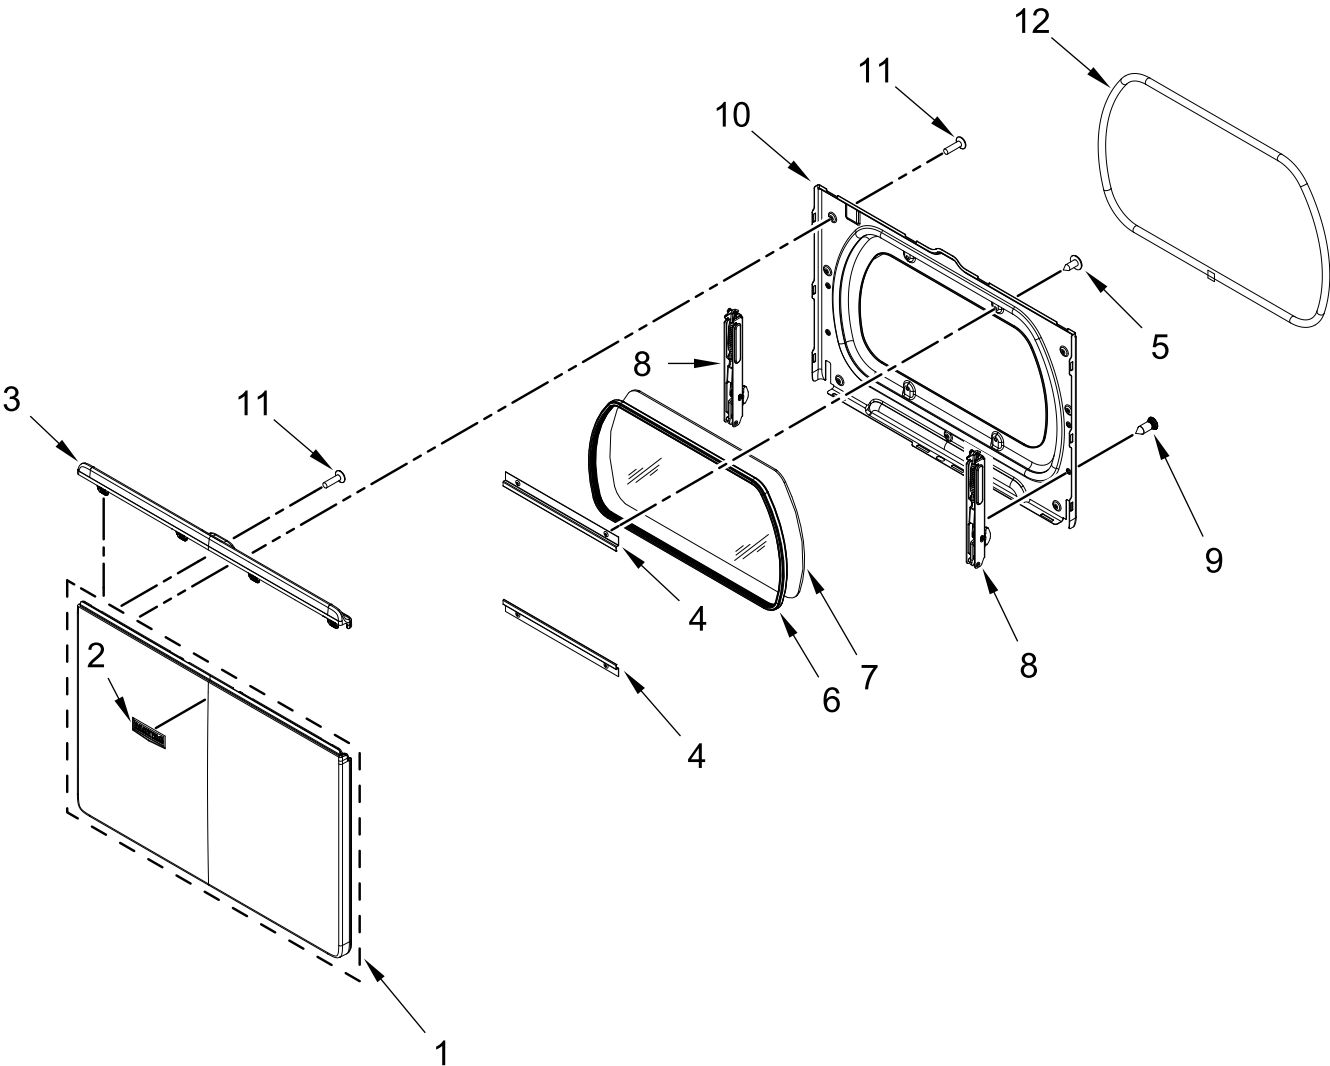

DOOR PARTS

DOOR PARTS

<u>Illus. No.</u>	<u>Part No.</u>	<u>Description</u>	<u>Illus. No.</u>	<u>Part No.</u>	<u>Description</u>	<u>Illus. No.</u>	<u>Part No.</u>	<u>Description</u>
1	W11166841	Assembly, Outer Door (Maytag)	5	3393258	Screw	10		Assembly, Inner Door
2	W10612925	Badge	6	W10284122	Seal, Window		W11122062	White
3	W11186769	Handle, Door	7	W11244983	Glass, Door		W11176947	Chrome Shadow
4	8519354	Retainer, Window	8	W11116025	Assembly, Door Hinge	11	9742177	Screw
			9	342055	Screw	12	W11243078	Seal, Door