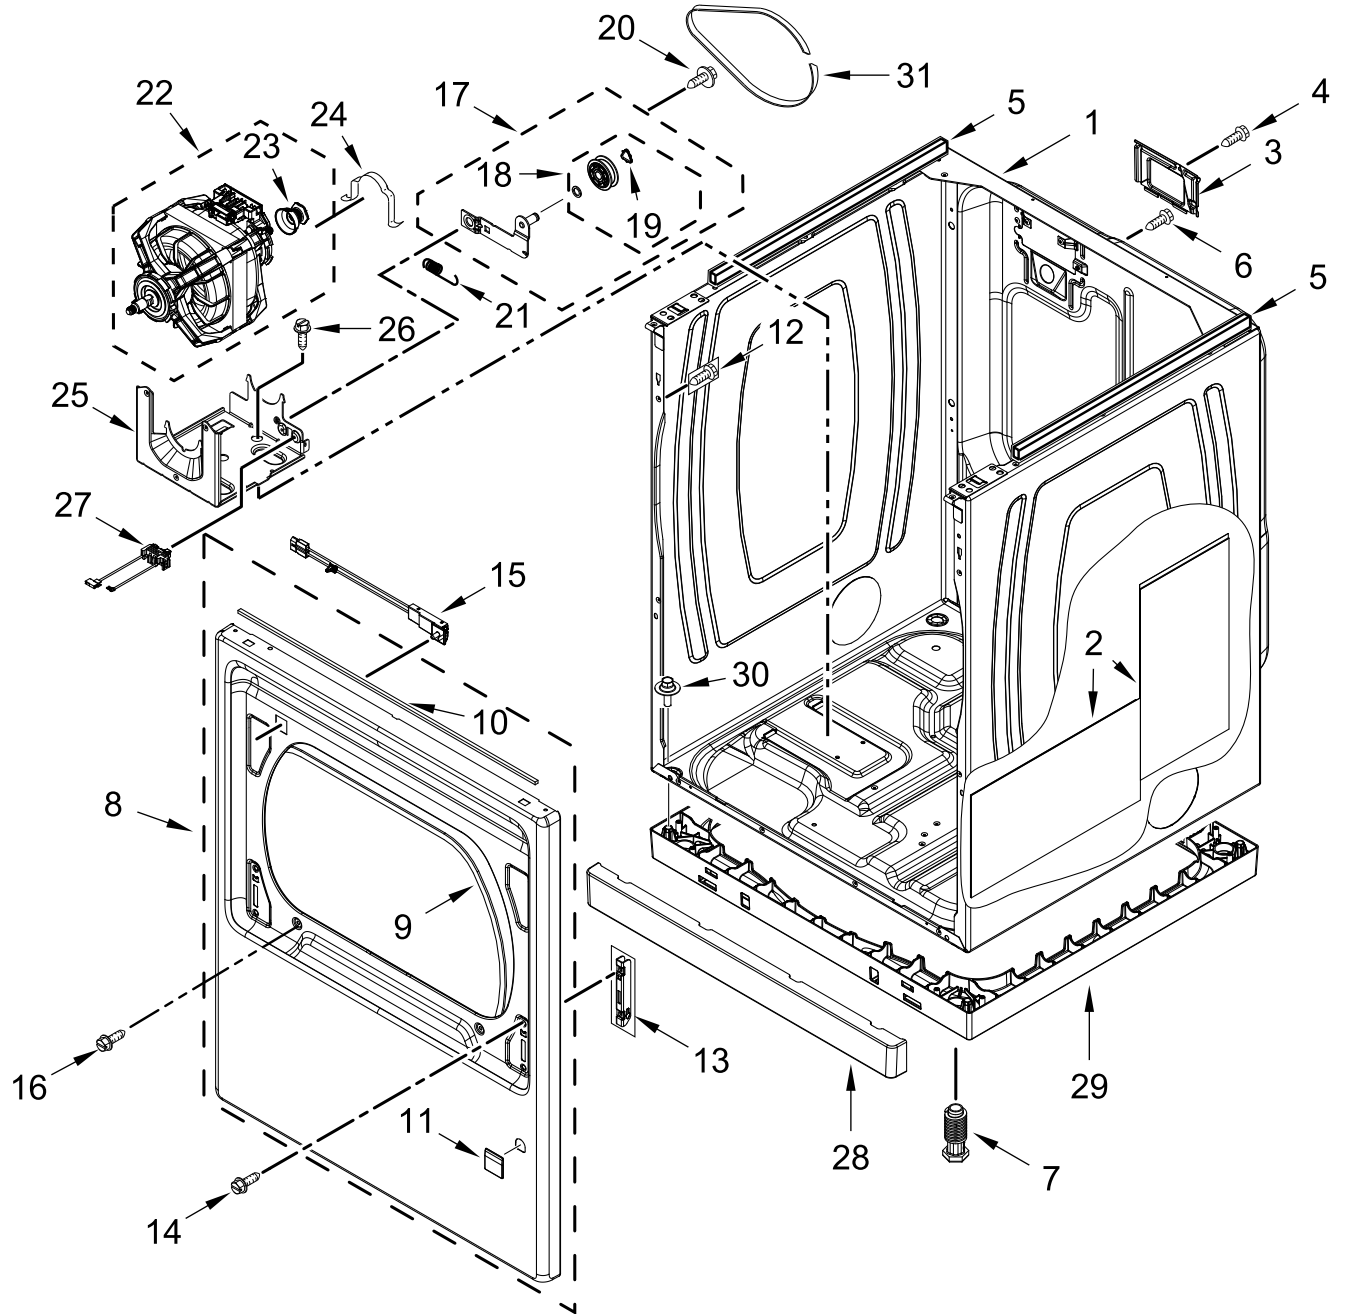

CABINET PARTS

CABINET PARTS

<u>Illus. No.</u>	<u>Part No.</u>	<u>Description</u>	<u>Illus. No.</u>	<u>Part No.</u>	<u>Description</u>	<u>Illus. No.</u>	<u>Part No.</u>	<u>Description</u>
1		Cabinet	11		Plug, Front Panel	22	W10396028	Assembly, Motor
	W11161907	White		8564457	White	23	W10460106	Pulley, Motor
	W11174572	Chrome Shadow		W11305280	Chrome Shadow	24	W10121316	Clamp, Motor Mount
2	W11313127	Panel, Dampening	12	8281212	Screw	25	W10242878	Bracket, Motor Mounting
3	W11394868	Cover, Terminal Block	13	W11116026	Hinge, Inner Door (Receptacle)	26	343641	Screw
4	3390631	Screw	14	W10704731	Screw	27	W10724631	Switch, Broken Belt
5	W11241070	Seal, Foam	15	W11307535	Assembly, Door Switch	28		Riser, Skirt
6	W10773242	Screw	16	3357011	Screw		W11186879	White
7	W11323320	Foot, Dryer	17	W10547287	Assembly, Idler		W11227434	Chrome Shadow
8		Panel, Front	18	W10468057	Assembly, Pulley	29		Riser, Washer
	W11122123	White	19	W10512946	Washer, Tri Ring		W11165114	Chrome Shadow
	W11176922	Chrome Shadow	20	3389420	Screw	30	W11182898	Screw w/Washer
9	3387242	Seal, Front Panel	21	W10446781	Spring, Idler	31	3387610	Belt, Drive
10	W11261179	Seal, Foam