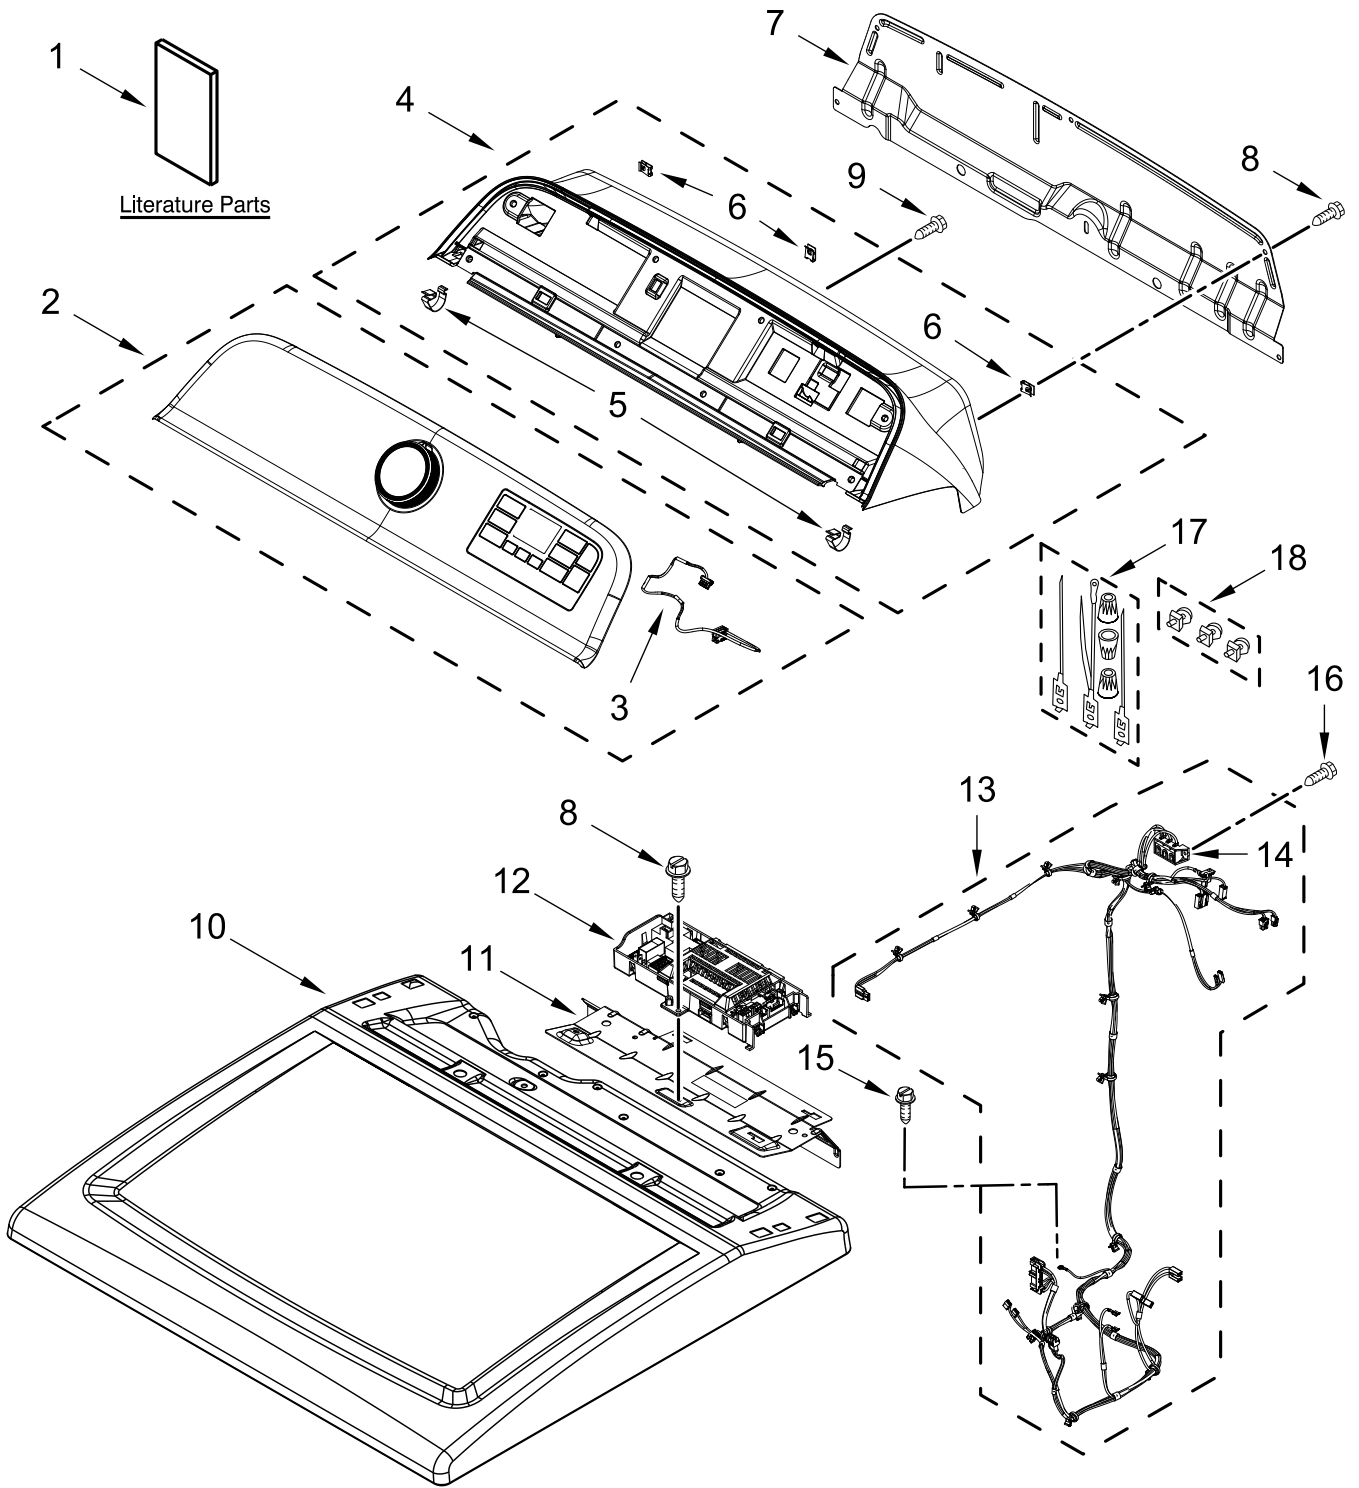

ELECTRIC DRYER

MODELS:

MED7230HW1 (White)

MED7230HC1 (Chrome Shadow)

TOP AND CONSOLE PARTS

TOP AND CONSOLE PARTS

<u>Illus. No.</u>	<u>Part No.</u>	<u>Description</u>	<u>Illus. No.</u>	<u>Part No.</u>	<u>Description</u>	<u>Illus. No.</u>	<u>Part No.</u>	<u>Description</u>
1		Literature Parts	6	W10298336	Nut, "U"	15	359625	Screw
	W11268643	Installation Instructions	7	W11259799	Panel, Rear Console	16	3393008	Screw
	W11175222	Tech Sheet	8	3390647	Screw	17	279318	Terminal, Brass and Tinned (Includes Terminal Block Screw Kit)
	W11175228	Quick Start Guide	9	9740848	Screw			
2	W11164011	Assembly, Console Fascia (Complete)	10		Top			
				W10260246	White	18	279393	Screw Kit, Terminal Block
				W10458665	Chrome Shadow			
3	W11164276	Harness, User Interface (HMI)	11	W10896068	Bracket, Electronic Control			
4		Console	12	W11420136	Appliance Control Unit (ACU)			
	W11127506	White						
	W11128046	Chrome Shadow	13	W11164041	Harness, Main Wiring			
5	8312709	Clip, Console	14	3397659	Block, Terminal			