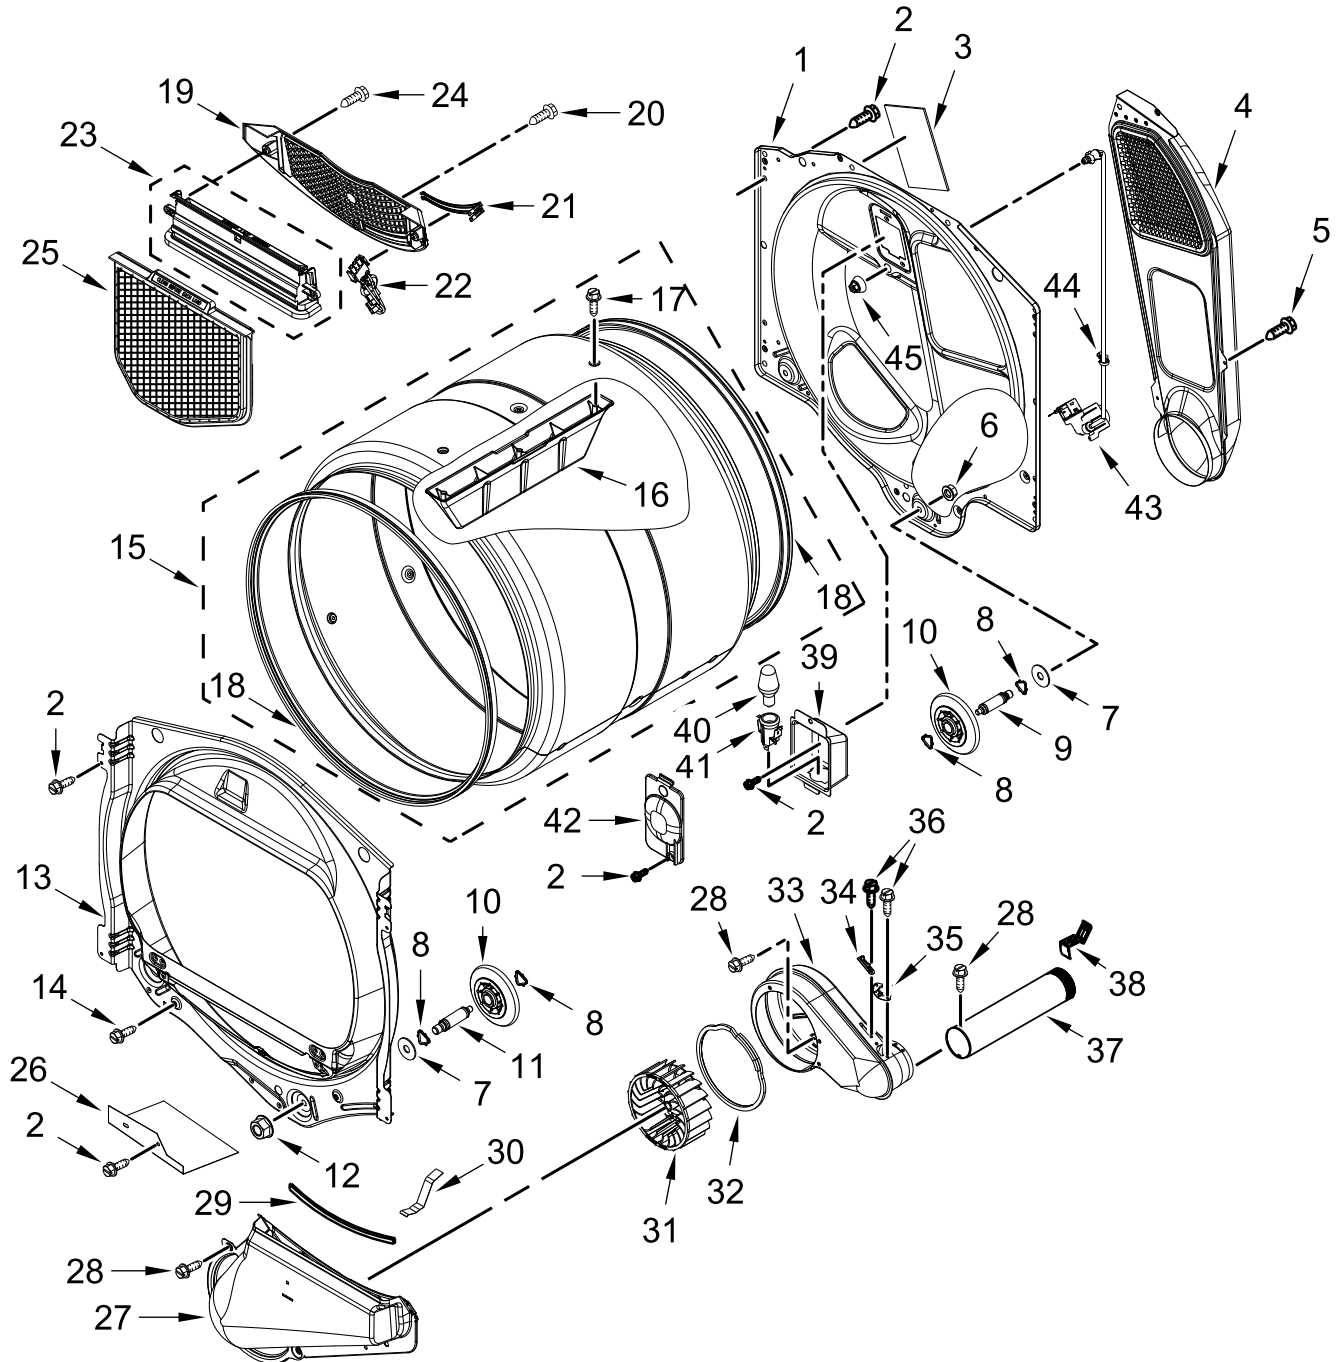

BULKHEAD PARTS

BULKHEAD PARTS

<u>Illus. No.</u>	<u>Part No.</u>	<u>Description</u>	<u>Illus. No.</u>	<u>Part No.</u>	<u>Description</u>	<u>Illus. No.</u>	<u>Part No.</u>	<u>Description</u>
1	W11162465	Bulkhead, Rear	21	3387223	Sensor, Electrode	41	W10214261	Socket, Light
2	3390647	Screw	22	W10298258	Harness, Sensor	42	3402841	Lens, Drum Light
3	W10504381	Pad, Foam	23	W10685669	Assembly, Outlet Housing	43	W11213863	Valve Hose Assy.
4	W11104018	Assembly, Air Duct	24	3387230	Screw	44	3391018	Tie, Cable
5	8533971	Screw	25		Lint Screen	45	W11100488	Nozzle, Cap
6	W10001120	Nut, Hex (Left Hand Thread)		W10596627	White			ACCESSORY PARTS Dryer - Steam System
7	3387459	Washer	26	W11257251	Shield, Blower	W10623830		Kit, Dryer - Premium Steam Hose (Includes (1) 2' hose and (1) 5' hose, (1) Y adapter and (5) rubber washers.)
8	W10512946	Washer, Tri Ring	27	8066168	Assembly, Lint Duct	W10044609A		Kit, Dryer - Steam Hose (Includes (1) 3' hose, (1) 5' hose, (1) Y adapter and (4) rubber washers.)
9	W10359271	Shaft, Drum Roller - Right Hand Thread	28	489463	Screw	W10443301A		Kit, Dryer - Steam Hose (Includes (1) 2' hose, (1) 5' hose, (1) Y adapter, (2) Export (British) adapters and (1) rubber washer.)
10	W10314171	Roller, Support	29	697814	Seal, Drum Front	W10782875		Inlet Hose, 5 ft (Cold Water)
11	W10359272	Shaft, Drum Roller - Left Hand Thread	30	W10345456	Clip, Spring			
12	3934666	Nut, Hex	31	697772	Wheel, Blower			
13	W11162467	Bulkhead, Front	32	W10841728	Seal, Spill Guard			
14	3357011	Screw	33	8544362	Housing, Blower			
15	W10545923	Assembly, Drum	34	W10693363	Fuse, Thermal (91C)			
16	697693	Baffle, Drum	35	8577274	Thermistor			
17	W10219342	Screw	36	693995	Screw			
18	W10521118	Seal, Drum	37	8066224	Pipe, Exhaust			
19	W10692558	Grill, Outlet	38	8572105	Clip, Exhaust			
20	695240	Screw	39	3977373	Bracket, Drum Light			
			40	3406124	Bulb, Light