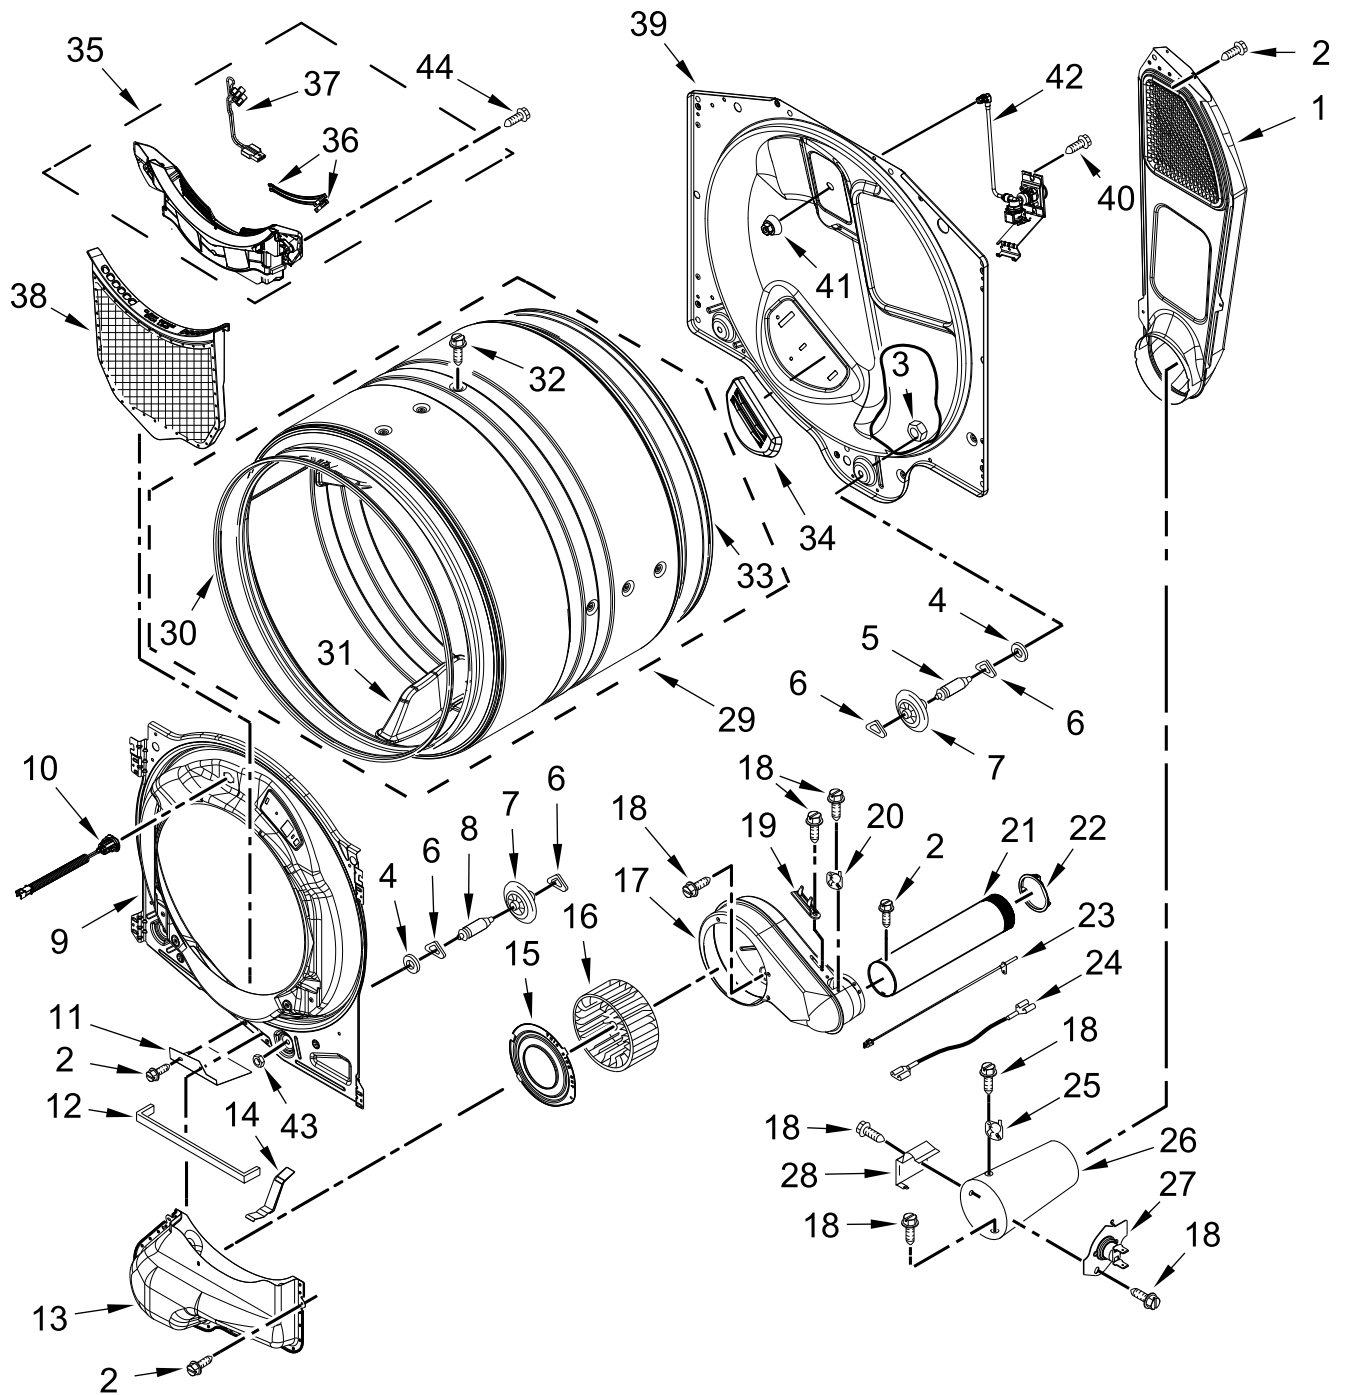

BULKHEAD PARTS

BULKHEAD PARTS

<u>Illus. No.</u>	<u>Part No.</u>	<u>Description</u>	<u>Illus. No.</u>	<u>Part No.</u>	<u>Description</u>	<u>Illus. No.</u>	<u>Part No.</u>	<u>Description</u>
1	W10293765	Assembly, Air Duct	16	697772	Wheel, Blower	33	W10521118	Seal, Drum
2	3390647	Screw	17	W10211911	Housing, Blower	34	W10677270	Sensor Assembly, Quad Bulkhead
3	W10001120	Nut, Hex (Left Hand Thread)	18	693995	Screw	35	W10672683	Assembly, Outlet Grill and Housing
4	3387459	Washer	19	W10693363	Fuse, Thermal (91C)	36	3387223	Sensor, Electrode
5	W10359271	Shaft, Drum Roller - Right Hand Thread	20	8577274	Thermistor	37	W10298258	Harness, Sensor
6	W10512946	Washer, Tri Ring	21	W10342188	Exhaust Pipe	38		Lint Screen
7	W10314171	Roller, Support	22	W10344699	Collar, Duct		W10516085	White
8	W10359272	Shaft, Drum Roller - Left Hand Thread	23	W10623852	Thermistor, Gas Inlet	39	W11209934	Bulkhead
9	W10673491	Bulkhead, Front	24	W10920818	Jumper, Harness HMI (Board to Board)	40	W10567155	Screw
10	W11203983	Assembly, Drum Light	25	3391912	Thermostat, Hi Limit	41	W11100488	Nozzle, Cap
11	W11257251	Shield, Blower	26	8573824	Funnel, Burner	42	W11157054	Valve and Hose Assembly
12	W10211950	Seal, Housing Outlet	27	8573713	Cut-Off, Thermal	43	3934666	Nut, Hex
13	W10211896	Assembly, Lint Duct	28	338906	Sensor, Radiant	44	3387230	Screw
14	W10414388	Clip, Lint Duct	29	W10541657	Assembly, Drum (Complete)			
15	W11655534	Assembly, Collar (Includes Seal)	30	W10521122	Seal, Drum Front			
			31	W10280771	Baffle, Drum			
			32	W10219342	Screw