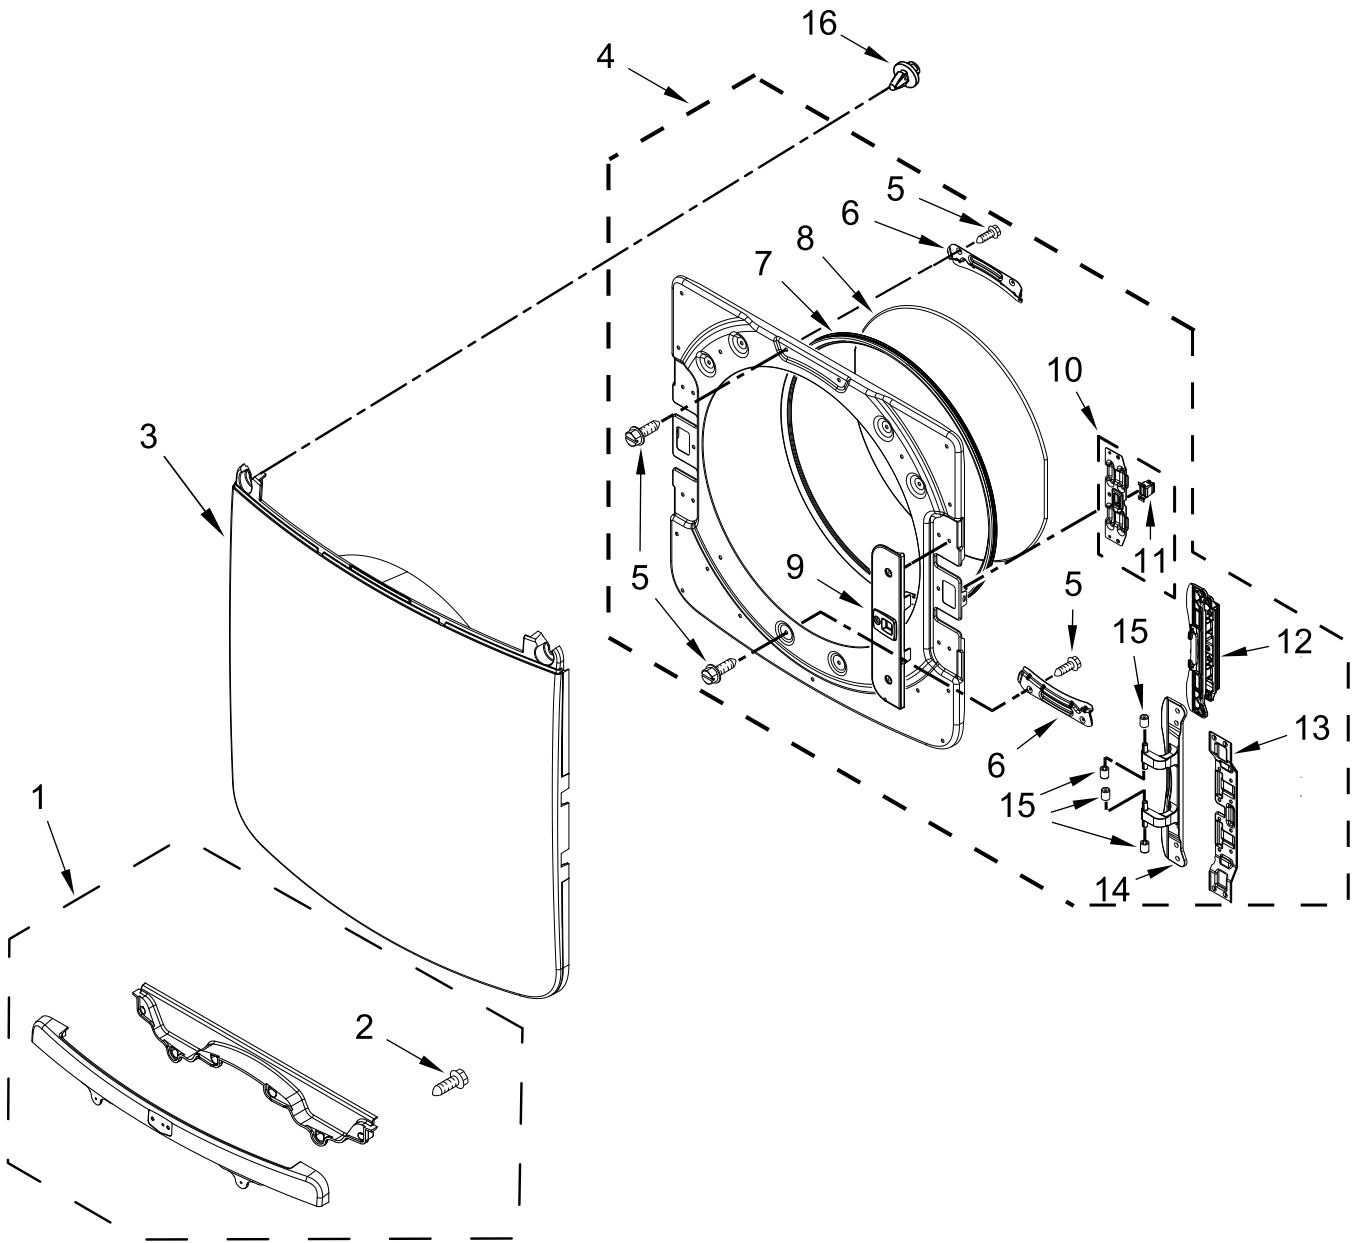

DOOR PARTS

DOOR PARTS

<u>Illus.</u> <u>No.</u>	<u>Part No.</u>	<u>Description</u>	<u>Illus.</u> <u>No.</u>	<u>Part No.</u>	<u>Description</u>	<u>Illus.</u> <u>No.</u>	<u>Part No.</u>	<u>Description</u>
1		Handle, Door	7	W11183899	Seal, Glass	13	W10208419	Plate, Hinge Retainer
	W10626038	Chrome	8	W10891207	Glass, Door	14	W10208415	Hinge, Base
2	9742177	Screw	9	W11178949	Cover, Door Catch	15	W10208398	Cap, Hinge
3	W11196020	Assembly, Outer Door	10	W10208254	Assembly, Door Catch	16	W11178950	Bumper, Door
4	W11218177	Assembly, Inner Door	11	W10208401	Assembly, Spring Catch			
5	W10288126	Screw	12	W10208414	Assembly, Door Hinge			
6	W11096008	Bracket, Glass