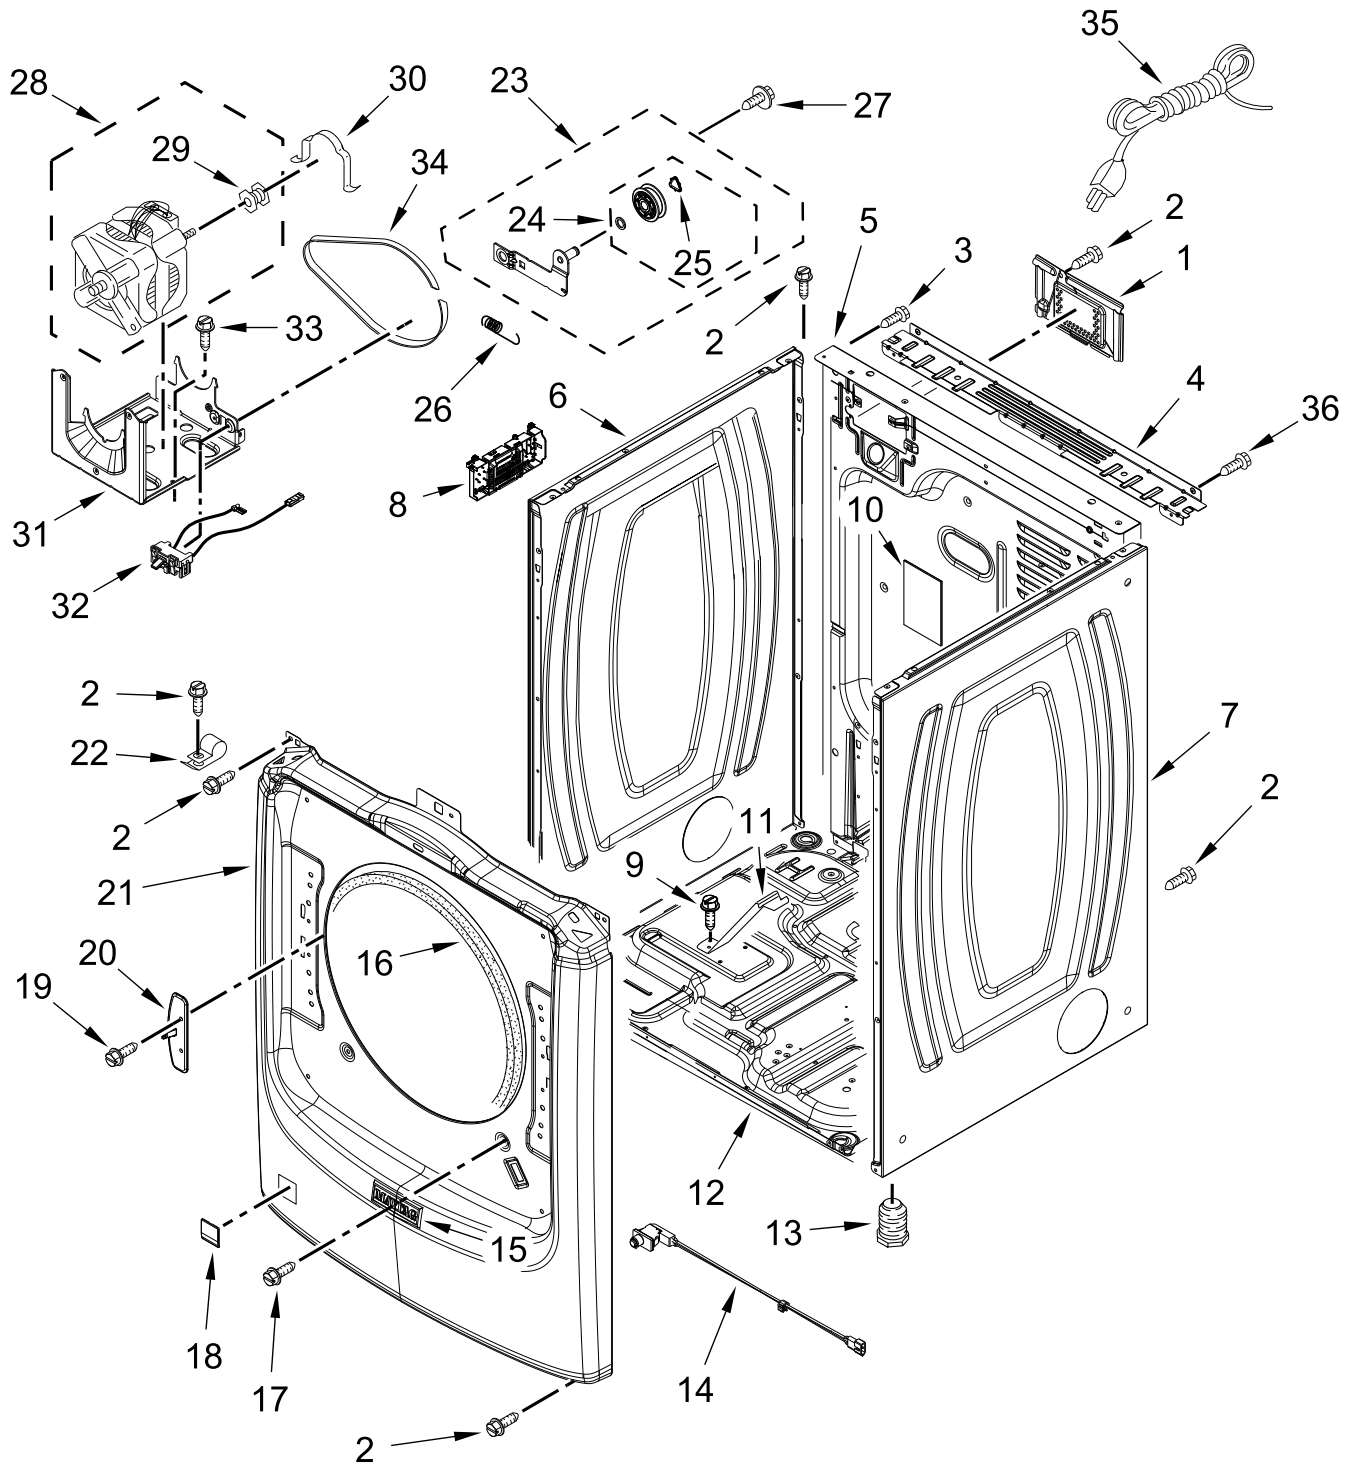

CABINET PARTS

CABINET PARTS

<u>Illus. No.</u>	<u>Part No.</u>	<u>Description</u>	<u>Illus. No.</u>	<u>Part No.</u>	<u>Description</u>	<u>Illus. No.</u>	<u>Part No.</u>	<u>Description</u>
1	8317339	Cover, Terminal Block	13	3392100	Foot, Dryer	23	W10547287	Assembly, Idler
2	3390647	Screw		279810	Foot, Optional (Extended Length Package Of 2) (Not Included)	24	W10468057	Assembly, Pulley
3	W10773242	Screw				25	W10512946	Washer, Tri Ring
4	W10208382	Bracket, Rear				26	W10446781	Spring, Idler
5	W10487430	Panel, Rear	14	W11307535	Assembly, Door Switch	27	3389420	Screw
6		Panel, Side (Left)				28	W11322192	Assembly, Motor
	W11177568	White	15	W10612925	Badge	29	8066184	Pulley, Motor
	W11177570	Chrome Shadow	16	3387242	Seal, Front Panel	30	W10121316	Clamp, Motor Mount
7		Panel, Side (Right)	17	3357011	Screw	31	W11404905	Bracket, Motor Mounting
	W11177569	White	18		Plug, Front Panel			
	W11177571	Chrome Shadow		8564457	White	32	W10774832	Switch, Broken Belt
8	W11529153	Appliance Control Unit (ACU)		W11305280	Chrome Shadow	33	343641	Screw
			19	W10288126	Screw	34	W11575710	Belt, Drive
9	693995	Screw	20	W10208250	Strike, Door	35	W11308561	Cord, Power
10	W10504381	Pad, Foam	21		Panel, Front	36	489463	Screw
11	8529757	Bracket, Burner		W11421266	White			DRYER EXHAUST KIT NOT INCLUDED
12	8565046	Base, Cabinet		W11421262	Chrome Shadow			
			22	3978776	Bracket, Gas Pipe		W10323246	Kit, 4-Way Vent