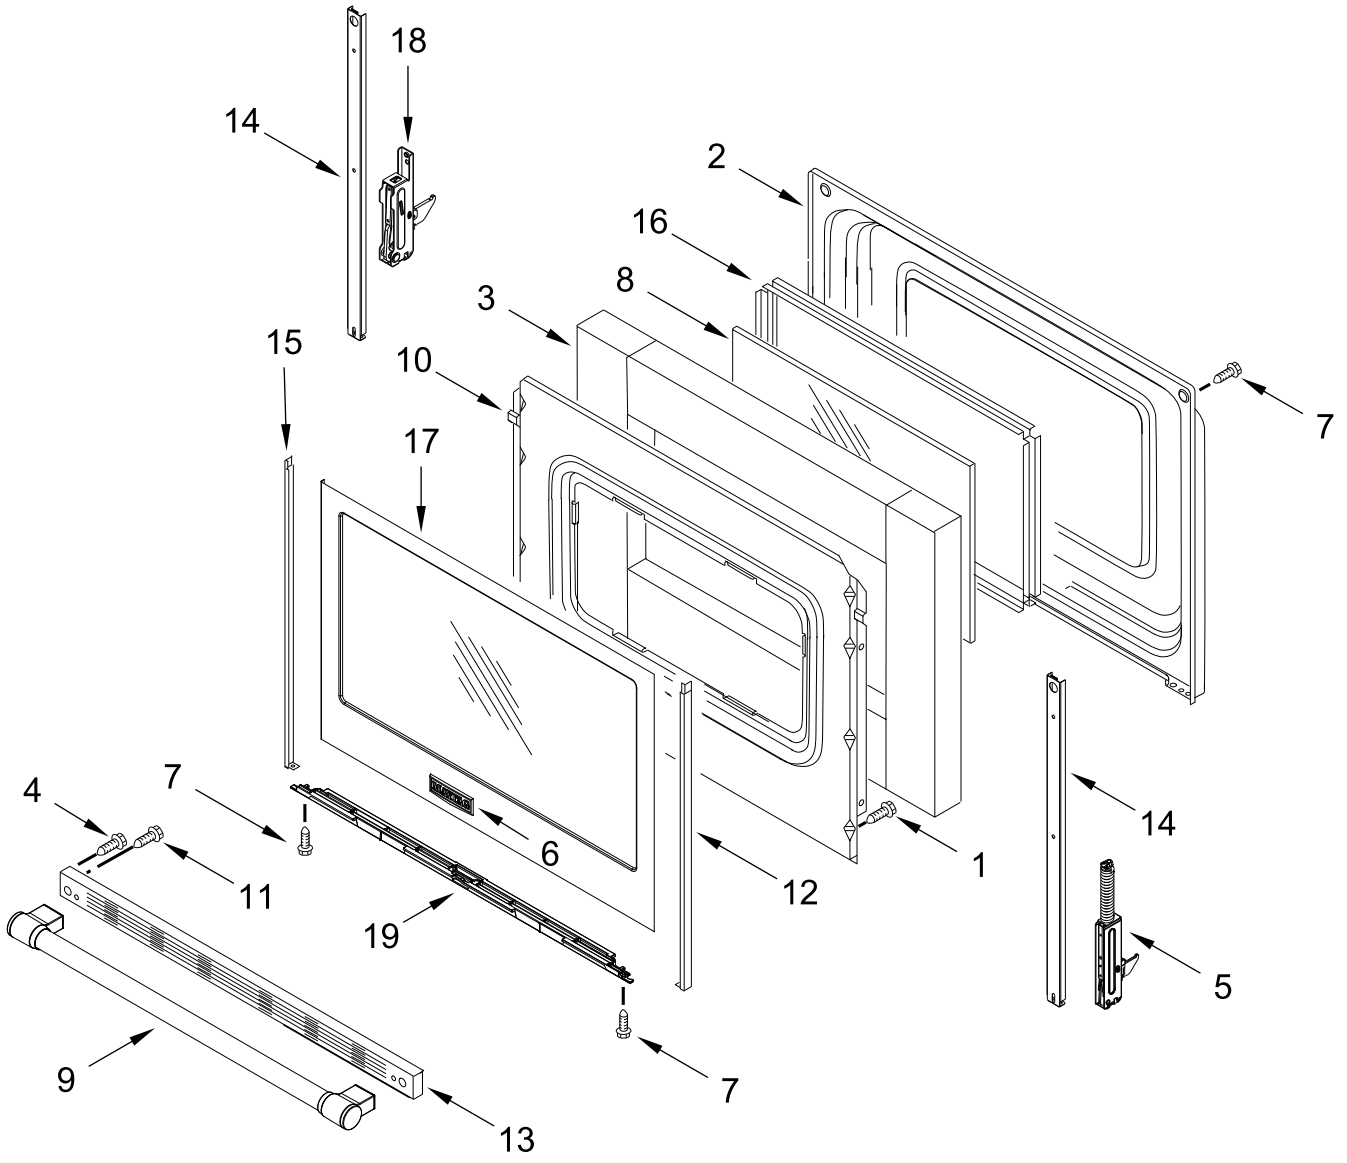

DOOR PARTS

DOOR PARTS

<u>Illus. No.</u>	<u>Part No.</u>	<u>Description</u>	<u>Illus. No.</u>	<u>Part No.</u>	<u>Description</u>	<u>Illus. No.</u>	<u>Part No.</u>	<u>Description</u>
1	W10031790	Screw	10	W11380222	Retainer, Insulation	17		Glass Assembly, Outer Door
2	9761344	Liner, Door	11	W10480830	Screw			
3	W10278991	Insulation, Door Strip	12		Trim, Door		W11167878	Stainless
4	W10200660	Screw		W10746435	Black (Right)	18	W10299227	Hinge, Door (Passive)
5	W10299224	Hinge, Active (With Spring)	13		Trim, Oven Door Vent	19	W11440159	Trim, Bottom Door
6	W10612925	Badge		W11047800	Stainless			
7	W10327235	Screw		W10884159	Black			
8	9758162	Glass, Inner	14	W11379944	Strap, Door			
9		Handle, Oven Door	15		Trim, Door			
	W10834521	Stainless		W10746436	Black (Left)			
			16	W10316950	Frame, Glass