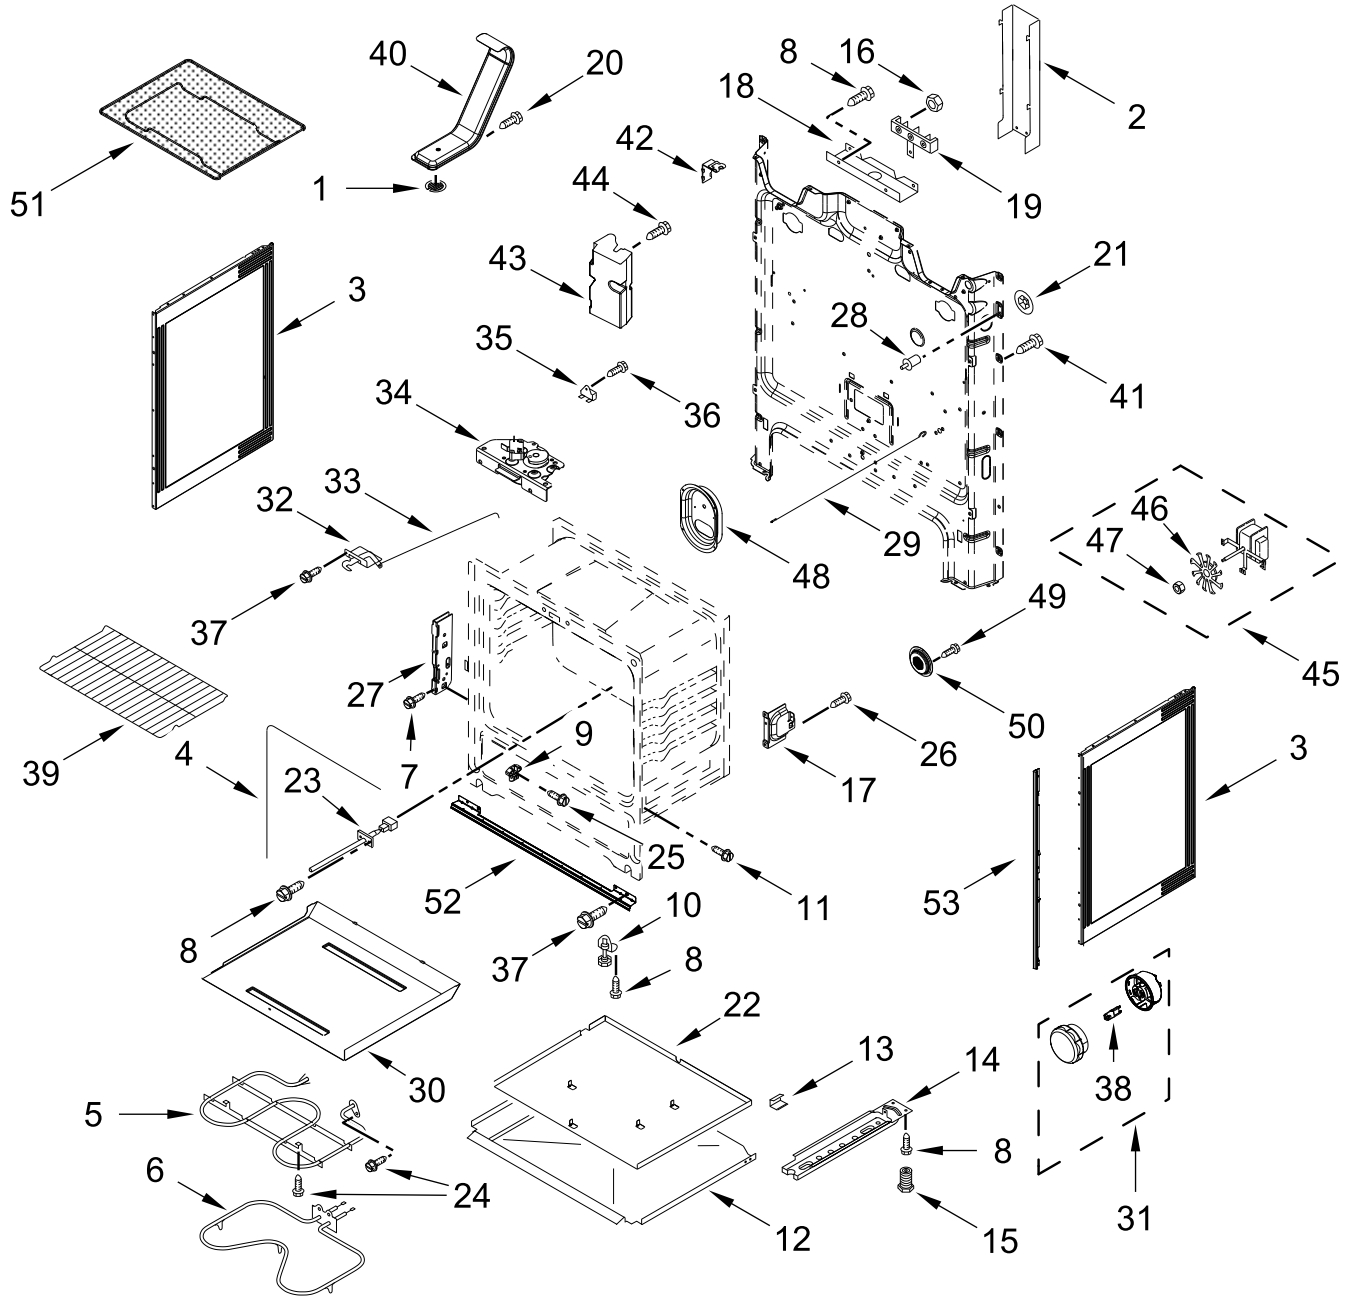

CHASSIS PARTS

CHASSIS PARTS

<u>Illus. No.</u>	<u>Part No.</u>	<u>Description</u>	<u>Illus. No.</u>	<u>Part No.</u>	<u>Description</u>	<u>Illus. No.</u>	<u>Part No.</u>	<u>Description</u>
1	W11092984	Screen, Vent	20	W10362924	Screw	41	3400016	Screw
2	W10326122	Cover, Terminal Block	21	3400968	Nut	42	W10183541	Clip, Spring Steel
3		Panel, Side	22	W10134125	Shield, Heat	43	W10910404	Counterweight
	W10162245	Black	23	W10181986	Sensor, Oven	44	W11034869	Screw
4	W11491751	Seal, Door	24	3196154	Screw	45	W11403617	Fan, Convection
5	9757340	Element, Broil	25	3400080	Screw	46	W11425715	Blade, Fan
6	9755770	Element, Bake	26	3196169	Screw	47	W11433702	Nut, Acorn (LH)
7	W10031780	Screw	27	W10289077	Receiver, Hinge	48	W10134126	Bracket, Fan
8	3196178	Screw	28	W11511828	Switch, Door	49	4449809	Screw
9	W10674705	Glide, Drawer Front	29	9757239	Rod, Door Switch	50	W10134124	Cover, Conv Fan
10	W10341186	Front Foot Assembly	30	W10183712	Tray, Hidden Bake	51	W11661815	Basket, Airfry
11	W10067840	Screw	31	W11634772	Light Assembly	52	W11464547	Bracket, Front Frame
12	W10134121	Tray, Insulation	32	9761013	Front Door Latch Assembly	53	W11510560	Barrier Rail, Rubber (Left and Right)
13	W10137382	Clip, Panel	33	W10078380	Rod, Latch			FOLLOWING PARTS NOT ILLUSTRATED
14	W10390007	Base Rail Assembly (Right)	34	W10107820	Rear Door Latch Assembly			
	W10390008	Base Rail Assembly (Left)	35	3196548	Fuse, Thermal		3196520	Clip, Wire
15	W10058460	Foot, Leveling	36	3196172	Screw		W10646923	Card, Insulator
16	3400029	Nut	37	3196560	Screw		W10774939	Insulation, Wrap
17	W10404688	Clip, Oven Support	38	W10571723	Bulb, Halogen 40 Watts		W11127324	Insulation, Back
18	3186034	Bracket, Service	39	W11173792	Rack, Oven		W10333344	Insulation, Flue
19	W10245259	Block, Terminal	40	W10134285	Tube, Vent