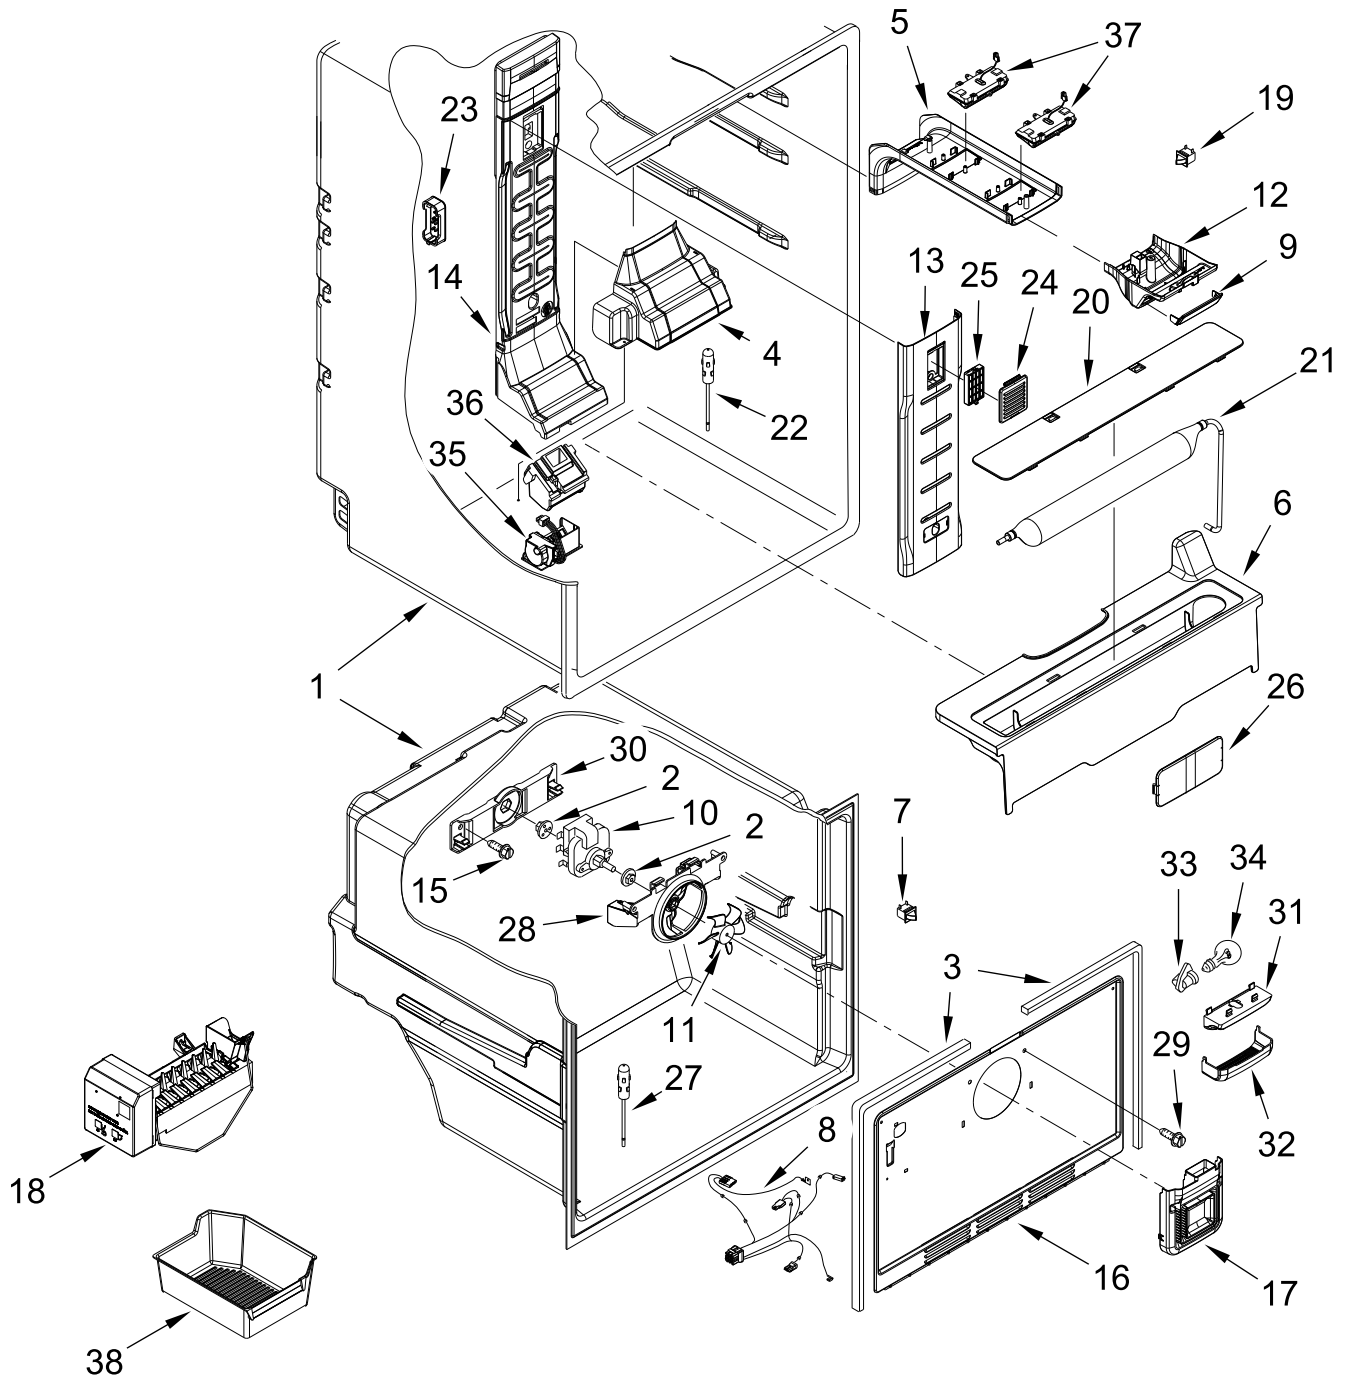

# CABINET PARTS

<u>Illus. No.</u>	<u>Part No.</u>	<u>Description</u>	<u>Illus. No.</u>	<u>Part No.</u>	<u>Description</u>	<u>Illus. No.</u>	<u>Part No.</u>	<u>Description</u>
1		Literature Parts	13	W10336489	Screw	27	W11407731	Cover, Unit
	W11511794	Tech Sheet	14		Hinge, Center	28		Cabinet (Not a Serviceable Part)
	W11112387	Energy Guide		W10770878	Left Hand			
	W11592073	Use and Care Guide	15		Hinge, Center	29	1106508	Gasket, Seal
	2225623	Icemaker Service Sheet		W10770877	Right Hand	30	W11249272	Fitting, Water Tube
2		Hinge, Top	16	W10450363	Shim, Center Hinge	31	488208	Screw
	W10546298	Left Hand	17		Rail, Center (Not Serviced)	32	W10463317	Tube, Cabinet Water
	W10546299	Right Hand	18		Fitting, Water Tube (NOT SERVICED)	33		Hole Plug
3		Roller, Front					W10520307	Grey
	W10359256	Left Hand	19	W10817430	Housing, Water Filter	34	W10498992	Valve, Inlet
	W10359255	Right Hand	20		Filler, Corner	35	W10496649	Tube, Water
4	W10735398	Filter, Water		W11189126	Grey	36	W10329003	Clamp, Tube
5	W10352217	Clip, Tube	21		Grille	37	2181939	Insert, Tube
6	2262176	Screw		W10353935	Grey	38	W10279866	Assembly, Dual Valve
7	489497	Screw	22	W10331226	Drum, Toe Grille	39	W10237915	Bracket, Water Valve
8		Cover, Toe Grille	23	2174706	Clip, Roller	40	W11175631	Locking Ring (5/16)
	W10353932	Grey	24	W10667756	Tube, Filter Outlet		W11175632	Locking Ring (1/4)
9	489442	Screw	25		Cover, Hinge	41	W10306392	Cover, Water Filter
10	W10141622	Brake, Roller		W10465768	Left Hand (Grey)	42	489442	Screw
11	W10740689	Tube, Filter Inlet	26		Cover, Hinge			
12	W11242280	Clamp, Power Cord		W10465767	Right Hand (Grey)			

# LINER PARTS