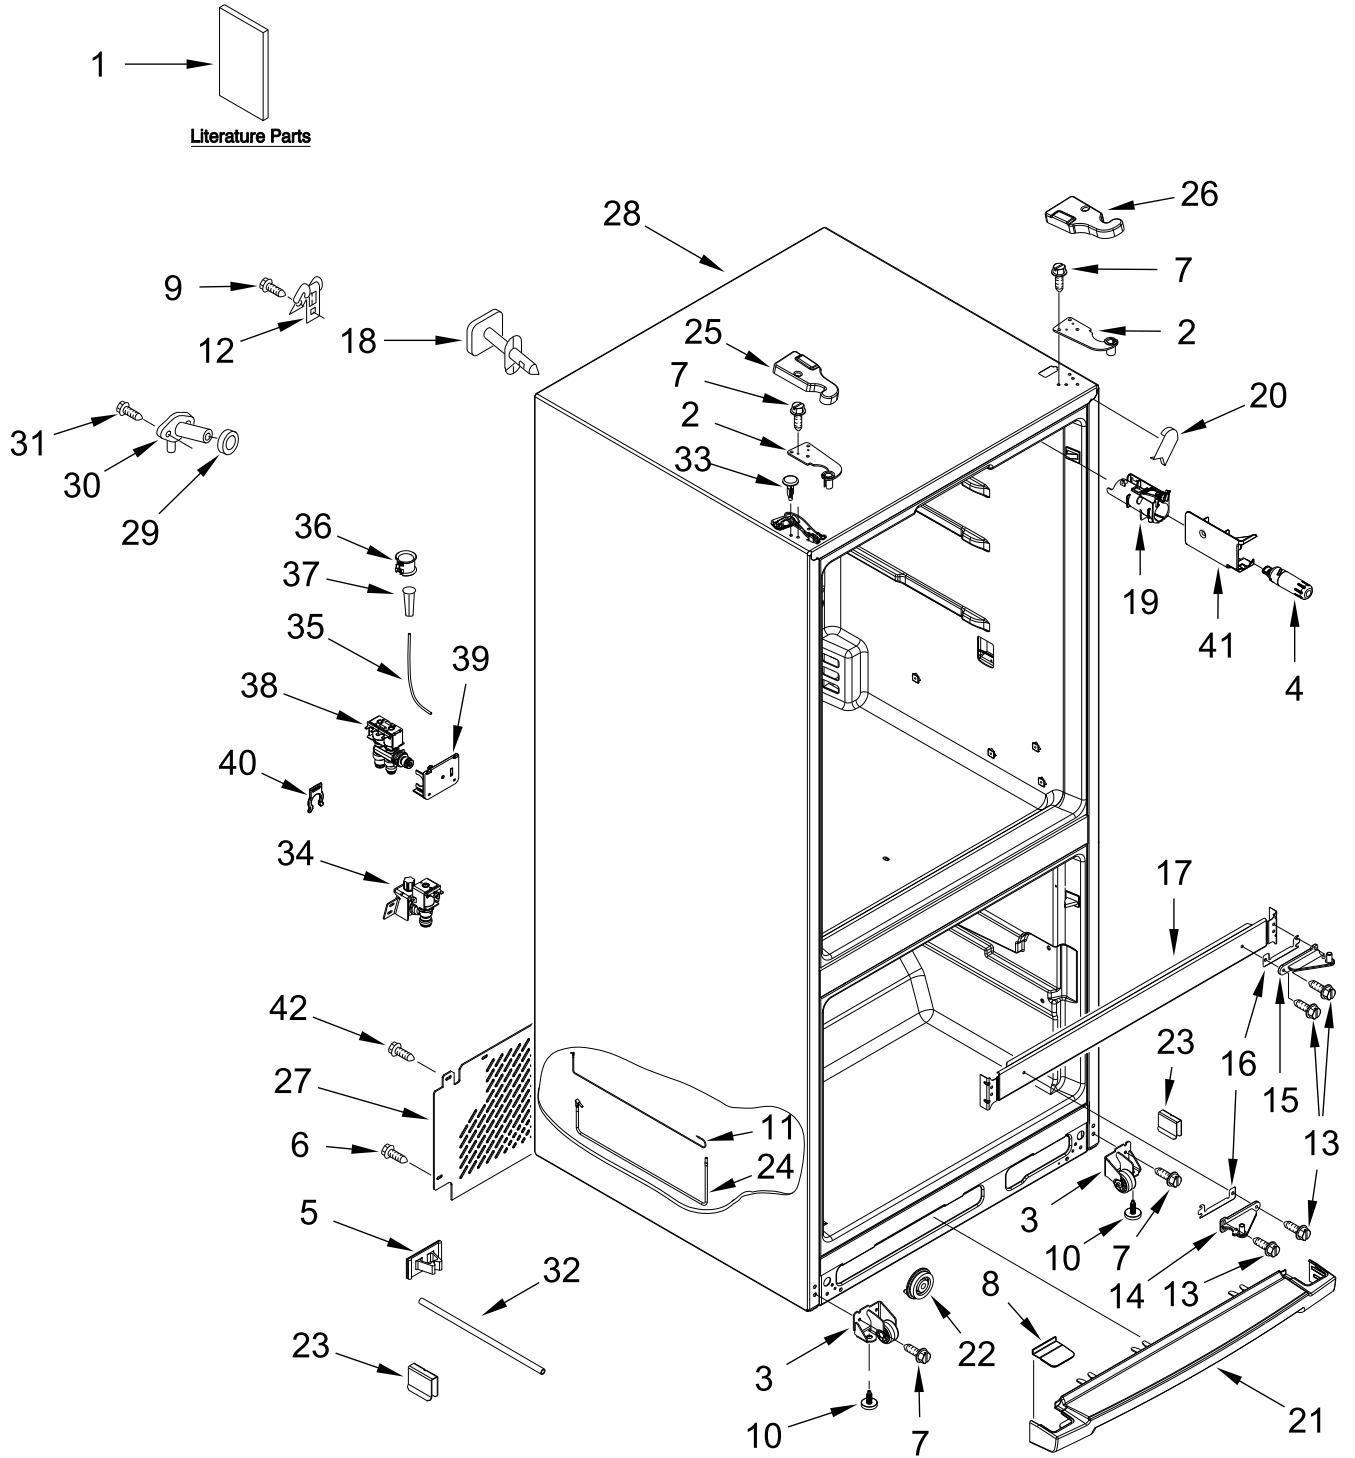

# CABINET PARTS

<u>Illus. No.</u>	<u>Part No.</u>	<u>Description</u>	<u>Illus. No.</u>	<u>Part No.</u>	<u>Description</u>	<u>Illus. No.</u>	<u>Part No.</u>	<u>Description</u>
1		Literature Parts	13	W10336489	Screw	27	W11407731	Cover, Unit
	W11511794	Tech Sheet	14		Hinge, Center	28		Cabinet (Not a Serviceable Part)
	W11112387	Energy Guide		W10770878	Left Hand			
	W11592073	Use and Care Guide	15		Hinge, Center	29	1106508	Gasket, Seal
	2225623	Icemaker Service Sheet		W10770877	Right Hand	30	W11249272	Fitting, Water Tube
2		Hinge, Top	16	W10450363	Shim, Center Hinge	31	488208	Screw
	W10546298	Left Hand	17		Rail, Center (Not Serviced)	32	W10463317	Tube, Cabinet Water
	W10546299	Right Hand	18		Fitting, Water Tube (NOT SERVICED)	33		Hole Plug
3		Roller, Front					W10520307	Grey
	W10359256	Left Hand	19	W10817430	Housing, Water Filter	34	W10498992	Valve, Inlet
	W10359255	Right Hand	20		Filler, Corner	35	W10496649	Tube, Water
4	W10735398	Filter, Water		W11189126	Grey	36	W10329003	Clamp, Tube
5	W10352217	Clip, Tube	21		Grille	37	2181939	Insert, Tube
6	2262176	Screw		W10353935	Grey	38	W10279866	Assembly, Dual Valve
7	489497	Screw	22	W10331226	Drum, Toe Grille	39	W10237915	Bracket, Water Valve
8		Cover, Toe Grille	23	2174706	Clip, Roller	40	W11175631	Locking Ring (5/16)
	W10353932	Grey	24	W10667756	Tube, Filter Outlet		W11175632	Locking Ring (1/4)
9	489442	Screw	25		Cover, Hinge	41	W10306392	Cover, Water Filter
10	W10141622	Brake, Roller		W10465768	Left Hand (Grey)	42	489442	Screw
11	W10740689	Tube, Filter Inlet	26		Cover, Hinge			
12	W11242280	Clamp, Power Cord		W10465767	Right Hand (Grey)			

# LINER PARTS