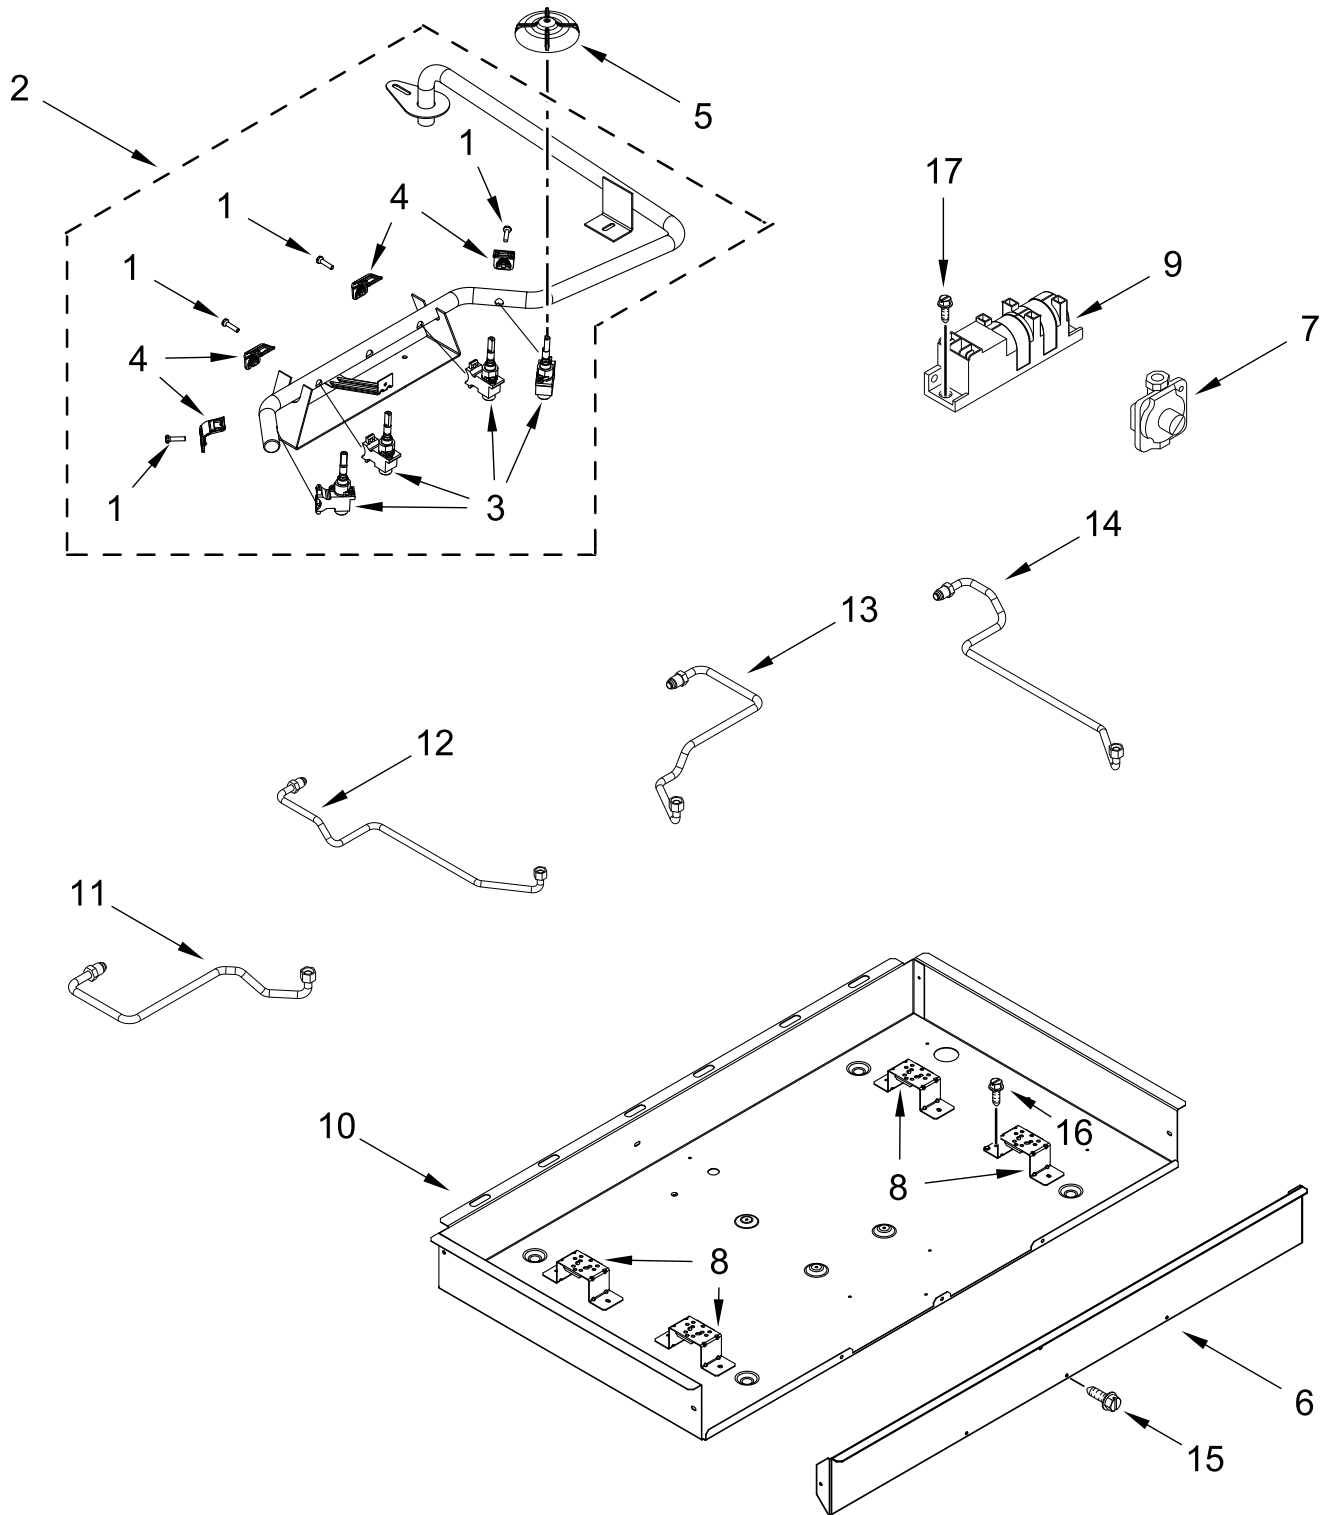

BURNER BOX, GAS VALVES AND SWITCH PARTS

BURNER BOX, GAS VALVES AND SWITCH PARTS

<u>Illus. No.</u>	<u>Part No.</u>	<u>Description</u>	<u>Illus. No.</u>	<u>Part No.</u>	<u>Description</u>	<u>Illus. No.</u>	<u>Part No.</u>	<u>Description</u>
1	W10743274	Screw	7	W10449143	Regulator, Pressure	14	W10566289	Tubing, Gas Burner
2	W11673569	Manifold Assembly	8	W10594429	Bracket, Orifice Holder			(Right Rear)
3	W11672769	Valve, Single (Left Front)	9	W10475148	Module, Spark	15	3196537	Screw
	W11672768	Valve, Single (Left Rear and Right Rear)	10	W11678088	Box, Burner	16	W10443110	Screw
	W11672770	Valve, Single (Right Front)	11	W10566287	Tubing, Gas Burner (Left Front)	17	7101P426-60	Screw
4	8287055	Bracket, Single Valve	12	W10566288	Tubing, Gas Burner (Left Rear)			OPTIONAL ACCESSORY PART (NOT INCLUDED)
5	W11507167	Seal, Switch Shaft	13	W10566290	Tubing, Gas Burner (Right Front)		W10724598	Stainless Premium Knob Kit (Qty 5)
6	W10614950	Panel, Front