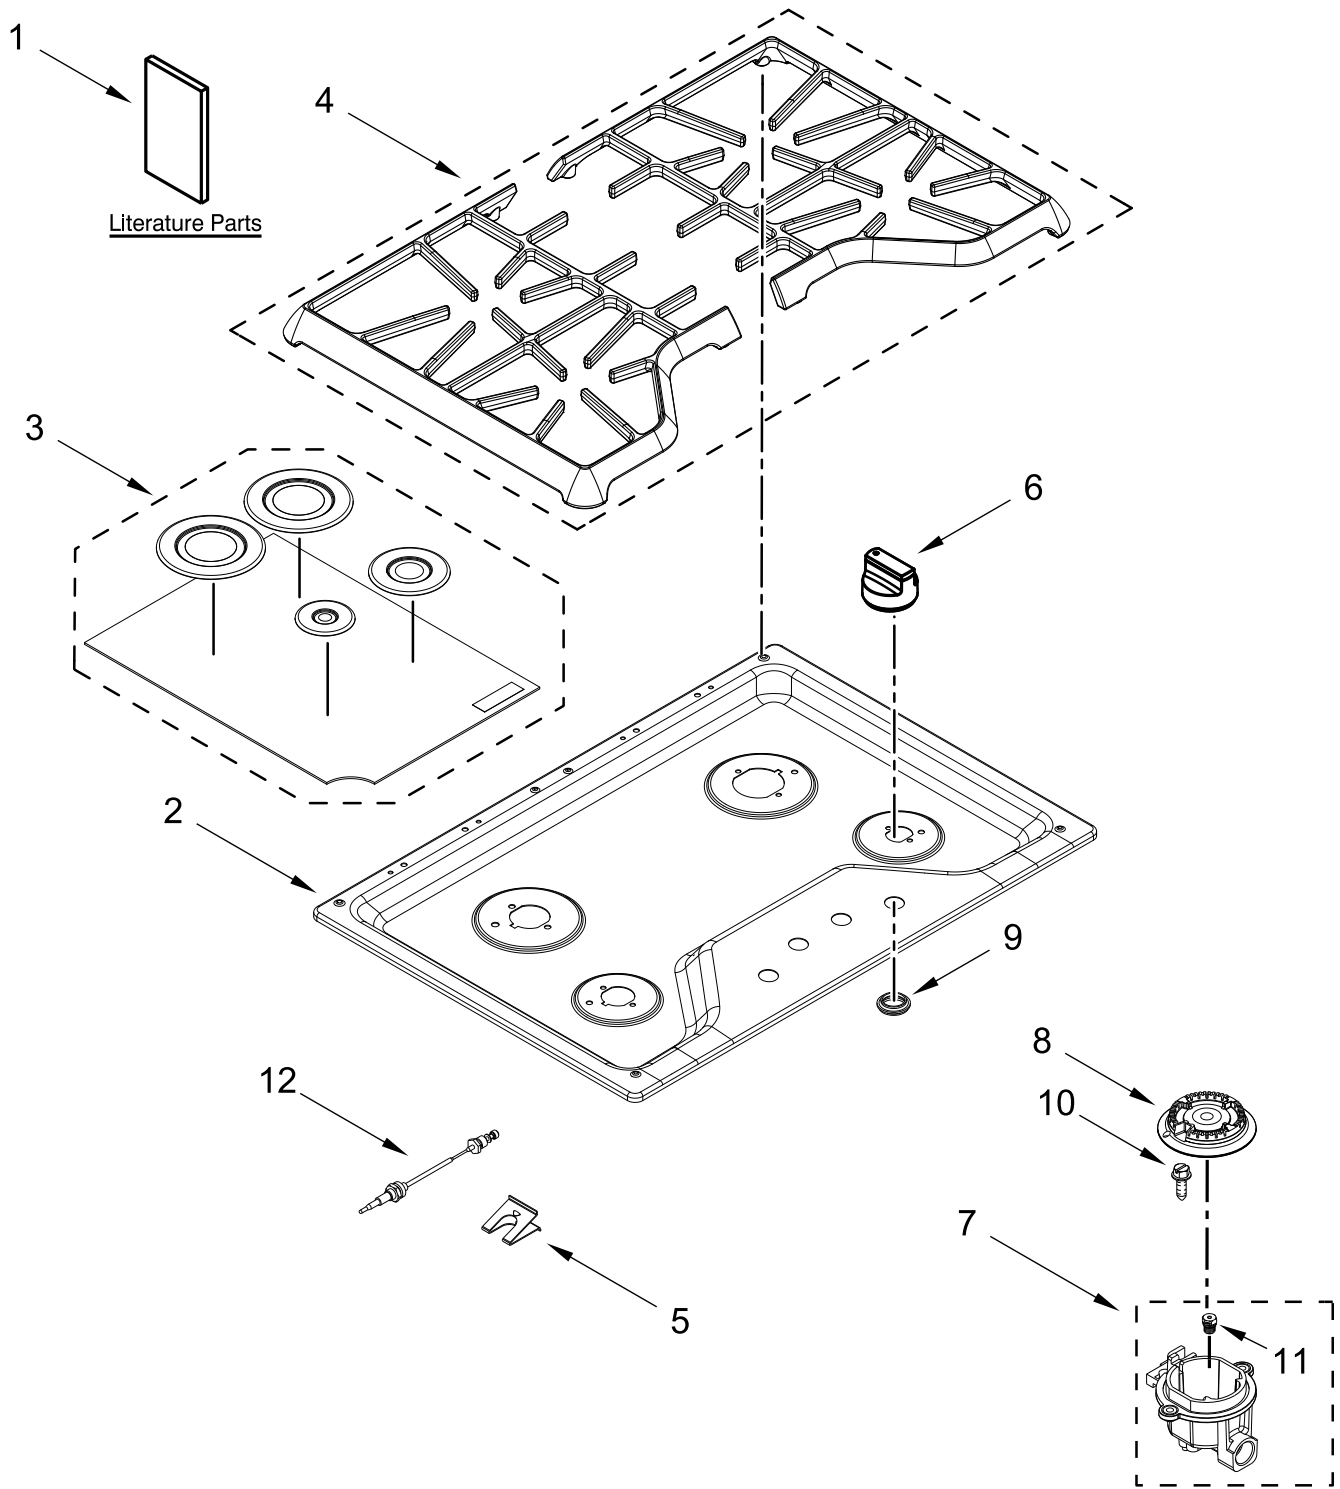

**GAS COOKTOP**

**MODELS:**

MGC7430DS06 (Stainless)

# COOKTOP, BURNER AND GRATE PARTS

# COOKTOP, BURNER AND GRATE PARTS

<u>Illus. No.</u>	<u>Part No.</u>	<u>Description</u>	<u>Illus. No.</u>	<u>Part No.</u>	<u>Description</u>	<u>Illus. No.</u>	<u>Part No.</u>	<u>Description</u>
1		Literature Parts	8	8286813	Head, Burner (Left Front)	12	W11439331	Wiring, Electrode (Left Front and Right Front)
	W11468901	Owner's Manual		8286815	Head, Burner (Left Front and Right Front)		W11439332	Wiring, Electrode (Left Rear and Right Rear)
	W11466946	Quick Start Guide						FOLLOWING PARTS NOT ILLUSTRATED
2		Cooktop		8286814	Head, Burner (Right Rear)			
	W10597073	Stainless	9		Grommet			
3		Burner Cap Kit		W10625915	Black		W11665048	Harness, Switch
	W10597129	Black		8286921	Screw, Burner Rail (M4)		W10878749	Harness, Spark Module
4		Grate Assembly (Includes Both Grates)	10				3400015	Screw, Grounding
	W11241677	Black		W10652711	Orifice (Left Front)		3801F935-51	Bracket, Tie Down
5	8286863	Spring, Electrode	11		Orifice (Left Rear)		7101P062-60	Screw (Used For Tie Down Bracket)
6		Knobs, Cooktop		W10609592	Orifice (Right Front)			
	W10853672	Stainless		W10409144	Orifice (Right Rear)		W10392003	Cord, Power
7	W10594399	Holder, Orifice (5K) (Left Front)		W10652710	Orifice (Right Rear)		W10132200	Relief, Strain
	W10609591	Holder, Orifice (15K) (Left Rear)					313438	Clip, Harness
	W10597159	Holder, Orifice (12K) (Right Front)					W10676661	Kit, LP Conversion
	W10594402	Holder, Orifice (9.1K) (Right Rear)						