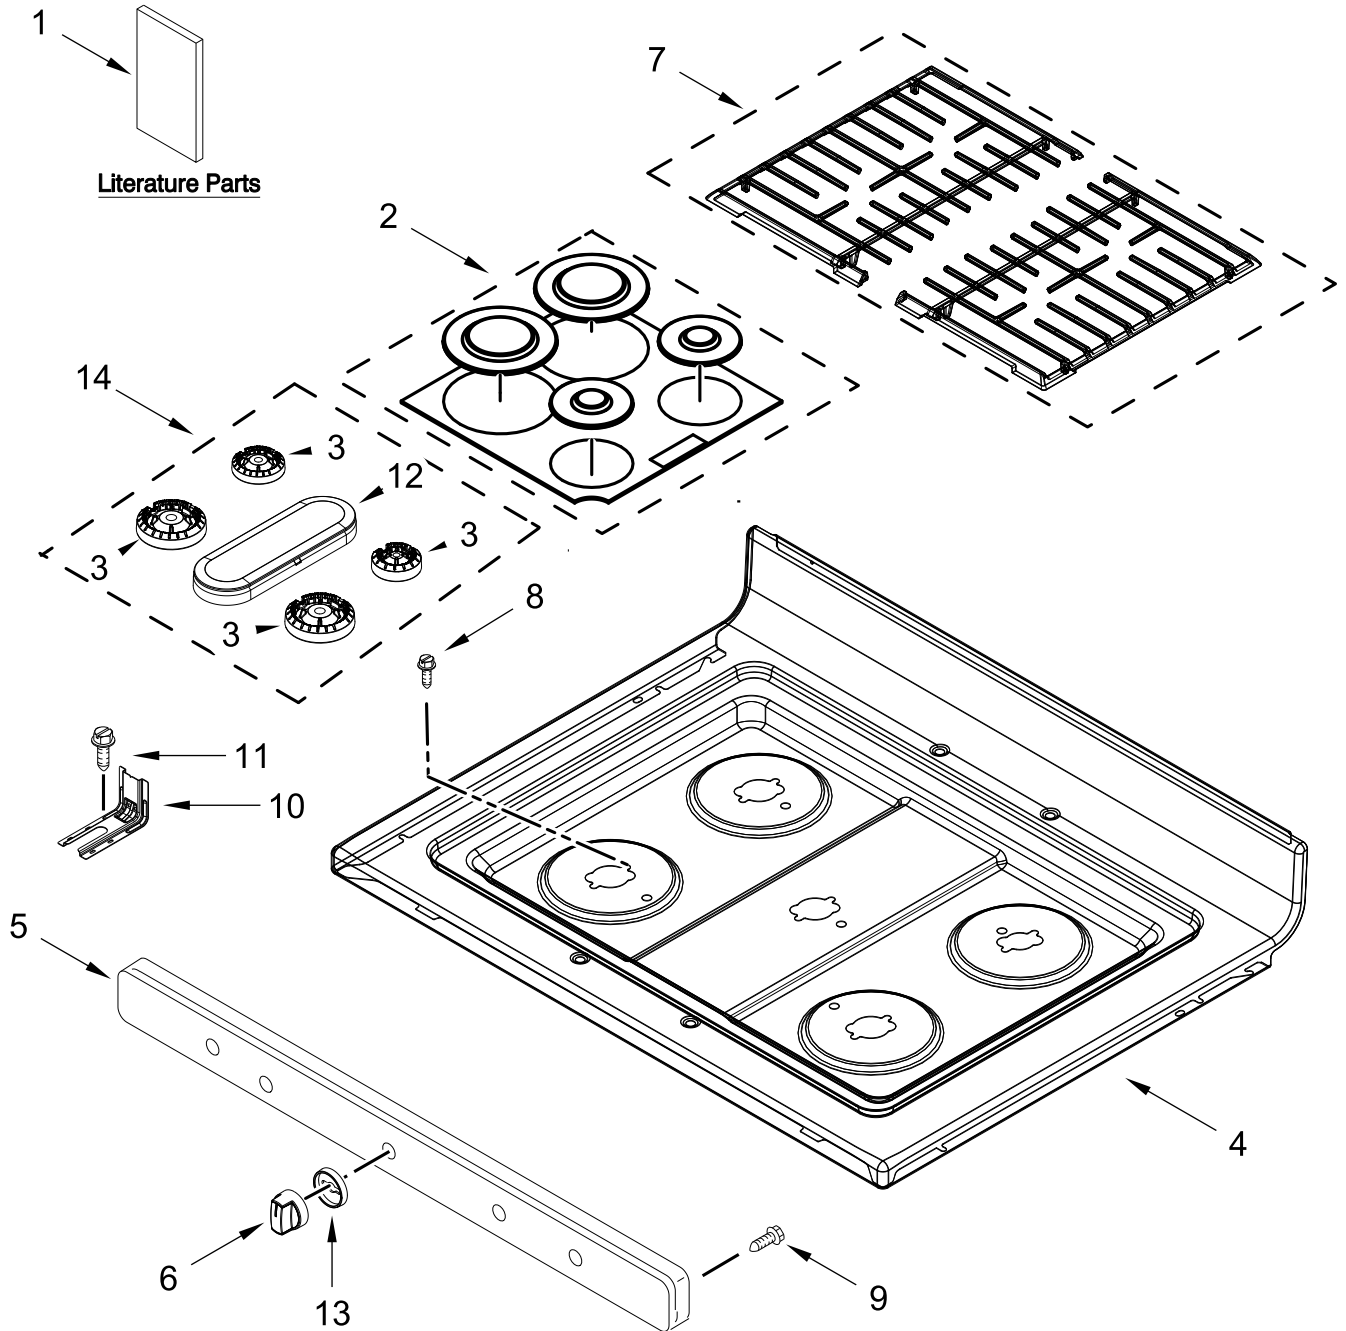

GAS RANGE

MODELS:

MGR6600PZ0 (Stainless)

COOKTOP PARTS

COOKTOP PARTS

<u>Illus. No.</u>	<u>Part No.</u>	<u>Description</u>	<u>Illus. No.</u>	<u>Part No.</u>	<u>Description</u>	<u>Illus. No.</u>	<u>Part No.</u>	<u>Description</u>
1		Literature Parts	4		Cooktop	14	W11368533	Burner Kit
	W11651766	Quick Start Guide		W11418086	Black			FOLLOWING PARTS NOT ILLUSTRATED
	W11450808	Owners Manual	5		Panel, Manifold		W11457167	Harness, Main
	W11642952	Tech Sheet		W10861559	Stainless		W11450461	Harness, Bake and Broil
2		Burner Cap Kit	6		Knob, Control			
	W11498499	Black (Set of 4)		W11641208	Black		313438	Clip, Harness
3	W10515455	Assembly, Burner (17.5K)	7		Grate Kit		W11537754	Harness, Igniter (Includes Switches)
		(Left Front and Right Front)	8	W10911970	Black			
	W10515454	Assembly, Burner (9.5K)	9	W10673618	Screw		3196520	Clip, Wire
		(Left Rear and Center)	10	3196557	Screw		3196896	Clip, Wire
	W10515453	Assembly, Burner (6K) (Right Rear)	11	W11379945	Bracket, Anti-Tip		W10334923	Clip, Gas Wiring
			12	7101P485-60	Screw, Anti-Tip Kit			
			13	W11367086	Spreader, Flame Bezel			
				W11042485	Stainless			

CONTROL PANEL PARTS

CONTROL PANEL PARTS

<u>Illus.</u> <u>No.</u>	<u>Part No.</u>	<u>Description</u>	<u>Illus.</u> <u>No.</u>	<u>Part No.</u>	<u>Description</u>	<u>Illus.</u> <u>No.</u>	<u>Part No.</u>	<u>Description</u>
1		Endcap	5	W10920631	Module, Spark DSI	11	3196169	Screw
	W11130372	Black (Left)	6	W10516123	Bracket, Console Mounting	12		Control, Electronic (LCX)
	W11130379	Black (Right)					W11520695	Black
2	8053505	Shield, Heat	7	8523412	Bracket, Rear Cooktop	13	3196178	Screw
3		Panel, Control	8	W10198745	Cover, Upper	14	W10695491	Bracket, Control
	W10835288	Stainless	9	W10192841	Shield, Heat	15	W10475149	Module, Spark
4	W10762981	Bracket, Mounting	10	W10184370	Cover, Back	16	W10797001	Bracket, Ignitor