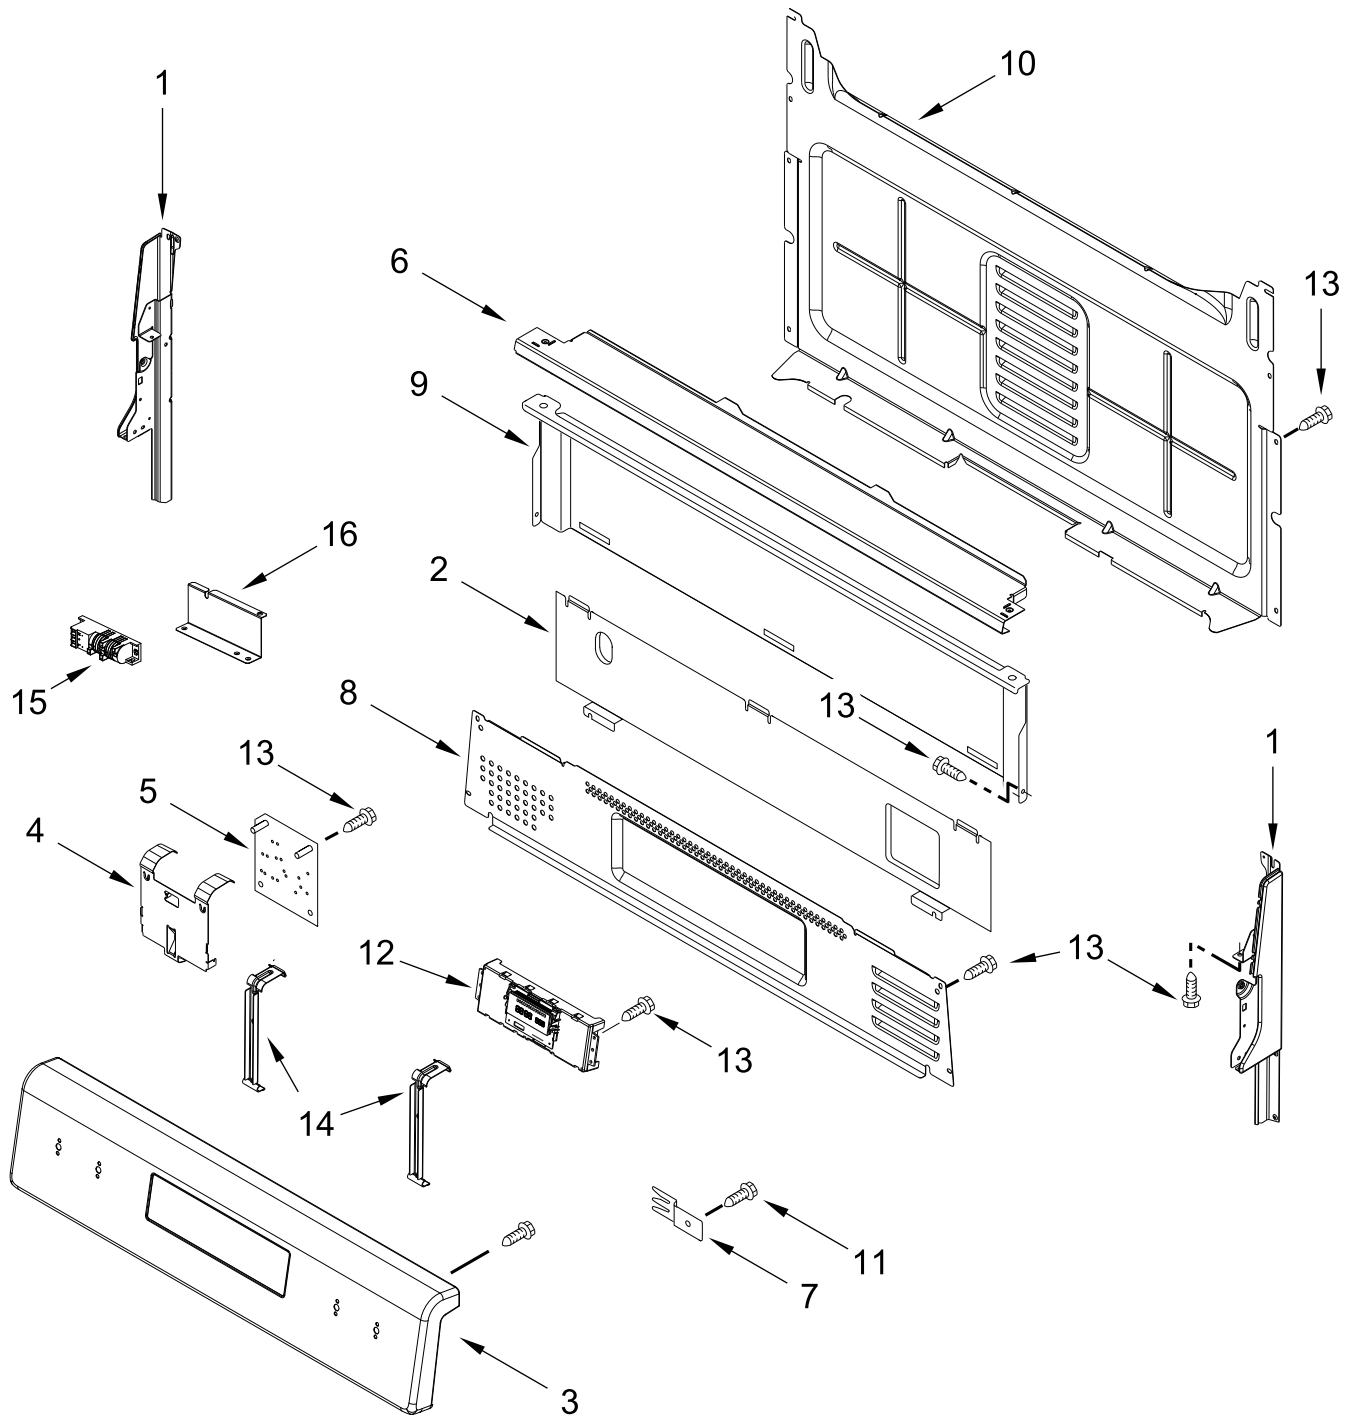

GAS RANGE

MODELS:

MGR6600PZ0 (Stainless)

COOKTOP PARTS

COOKTOP PARTS

<u>Illus. No.</u>	<u>Part No.</u>	<u>Description</u>	<u>Illus. No.</u>	<u>Part No.</u>	<u>Description</u>	<u>Illus. No.</u>	<u>Part No.</u>	<u>Description</u>
1		Literature Parts	4		Cooktop	14	W11368533	Burner Kit
	W11651766	Quick Start Guide		W11418086	Black			FOLLOWING PARTS NOT ILLUSTRATED
	W11450808	Owners Manual	5		Panel, Manifold		W11457167	Harness, Main
	W11642952	Tech Sheet		W10861559	Stainless		W11450461	Harness, Bake and Broil
2		Burner Cap Kit	6		Knob, Control			
	W11498499	Black (Set of 4)		W11641208	Black		313438	Clip, Harness
3	W10515455	Assembly, Burner (17.5K)	7		Grate Kit		W11537754	Harness, Igniter (Includes Switches)
		(Left Front and Right Front)	8	W10911970	Black			
	W10515454	Assembly, Burner (9.5K)	9	W10673618	Screw		3196520	Clip, Wire
		(Left Rear and Center)	10	3196557	Screw		3196896	Clip, Wire
	W10515453	Assembly, Burner (6K) (Right Rear)	11	W11379945	Bracket, Anti-Tip		W10334923	Clip, Gas Wiring
			12	7101P485-60	Screw, Anti-Tip Kit			
			13	W11367086	Spreader, Flame Bezel			
				W11042485	Stainless			

CONTROL PANEL PARTS

CONTROL PANEL PARTS

<u>Illus.</u> <u>No.</u>	<u>Part No.</u>	<u>Description</u>	<u>Illus.</u> <u>No.</u>	<u>Part No.</u>	<u>Description</u>	<u>Illus.</u> <u>No.</u>	<u>Part No.</u>	<u>Description</u>
1		Endcap	5	W10920631	Module, Spark DSI	11	3196169	Screw
	W11130372	Black (Left)	6	W10516123	Bracket, Console Mounting	12		Control, Electronic (LCX)
	W11130379	Black (Right)					W11520695	Black
2	8053505	Shield, Heat	7	8523412	Bracket, Rear Cooktop	13	3196178	Screw
3		Panel, Control	8	W10198745	Cover, Upper	14	W10695491	Bracket, Control
	W10835288	Stainless	9	W10192841	Shield, Heat	15	W10475149	Module, Spark
4	W10762981	Bracket, Mounting	10	W10184370	Cover, Back	16	W10797001	Bracket, Ignitor