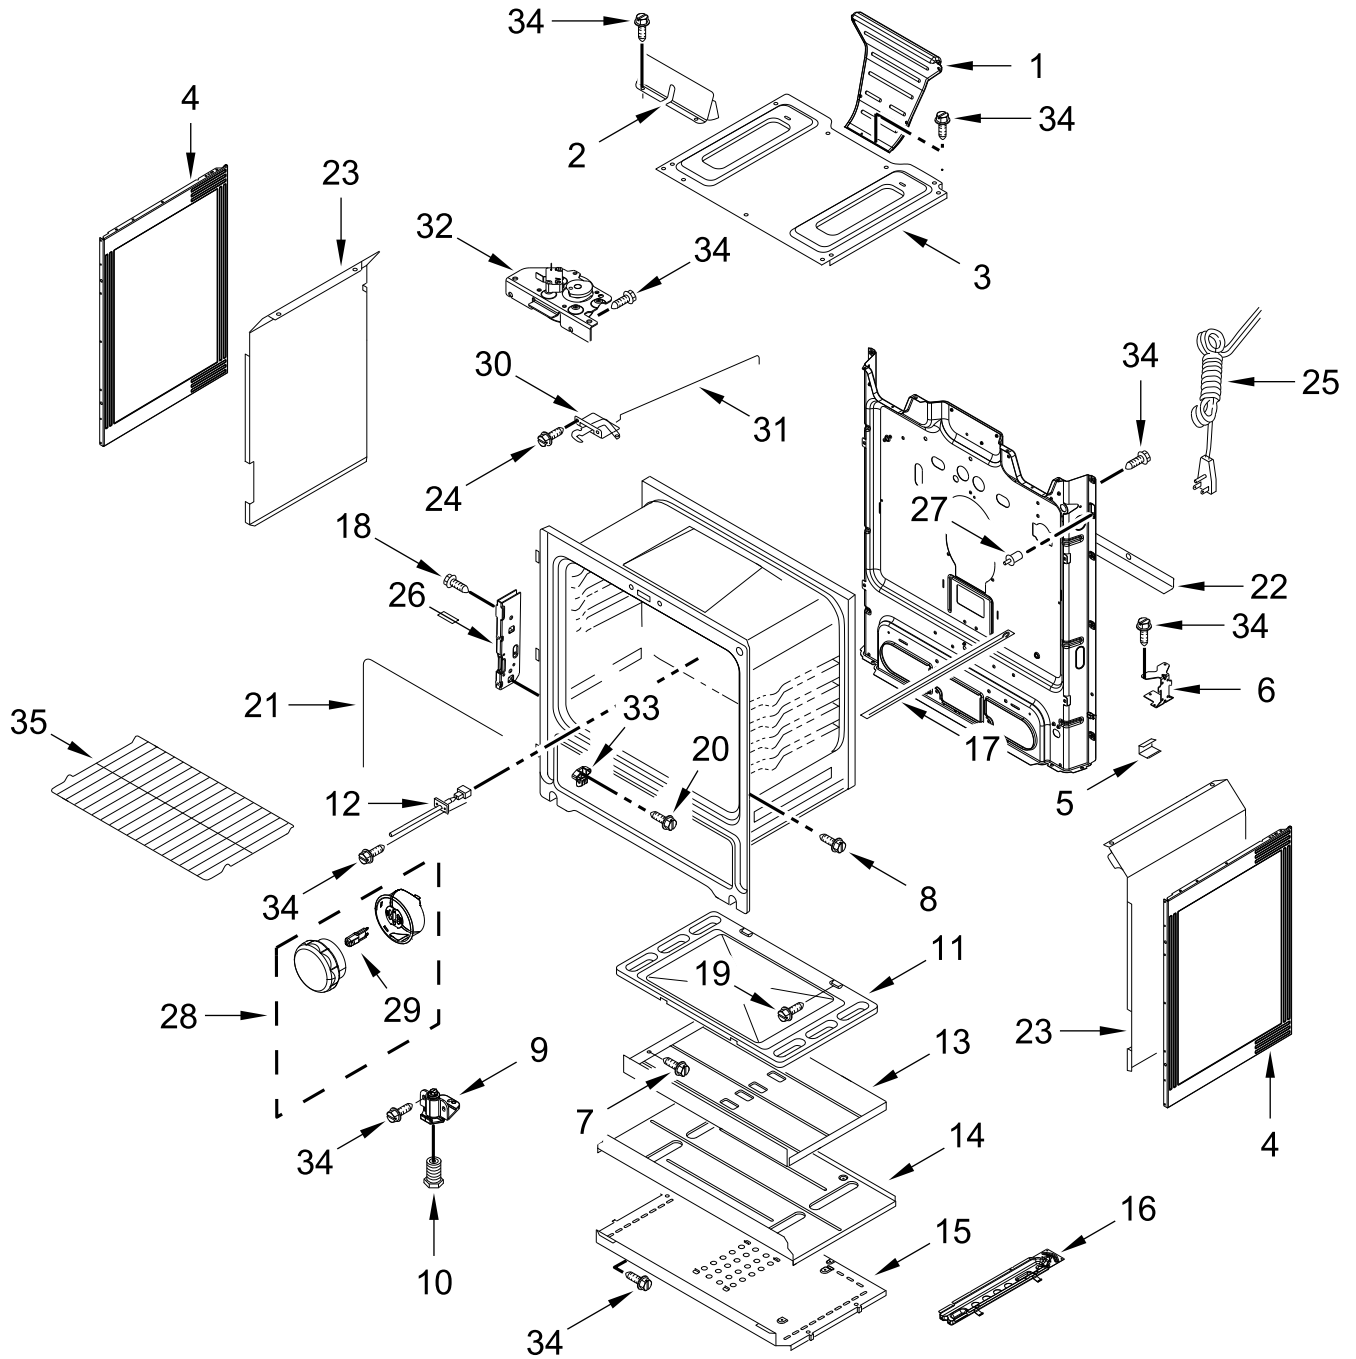

CHASSIS PARTS

CHASSIS PARTS

<u>Illus. No.</u>	<u>Part No.</u>	<u>Description</u>	<u>Illus. No.</u>	<u>Part No.</u>	<u>Description</u>	<u>Illus. No.</u>	<u>Part No.</u>	<u>Description</u>
1	W11457094	Box, Flue	16	W10390008	Base Rail Assembly (Left)	28	W11544377	Light Assembly
2	8272747	Shield, Flue				29	W10571723	Bulb, Halogen 40 Watts
3	W11379351	Box-Burner, Gas Sealed		W10390007	Base Rail Assembly (Right)	30	9761013	Front Door Latch Assembly
4		Panel, Side	17	9757239	Rod, Door Switch	31	W10078370	Rod, Push Latch
	W10162245	Black	18	W10031780	Screw	32	W10107820	Rear Door Latch Assembly
5	W10137382	Clip, Panel	19	W10379120	Screw	33	W10674705	Glide, Drawer Front
6	8523249	Bracket, Manifold	20	3400080	Screw	34	3196178	Screw
7	W10362924	Screw	21	W11491751	Seal, Door	35	W11173792	Rack, Oven
8	3196560	Screw	22	W10435470	Brace, Main Back			FOLLOWING PARTS NOT ILLUSTRATED
9	W10341186	Front Foot Assembly	23	W11379353	Retainer, Insulation (Left)		8524099	Insulation, Wrap
10	W10058460	Foot, Leveling		W11379943	Retainer, Insulation (Right)		W10180437	Insulation, Back
11	3195097	Bottom, Oven	24	3196560	Screw			
12	W10586204	Sensor	25	W10910642	Cord, Power			
13	8053967	Baffle, Burner Oven	26	W10289077	Receiver, Hinge			
14	8053969	Shield, Heat	27	W11511828	Switch, Door			
15	8053968	Shield, Lower