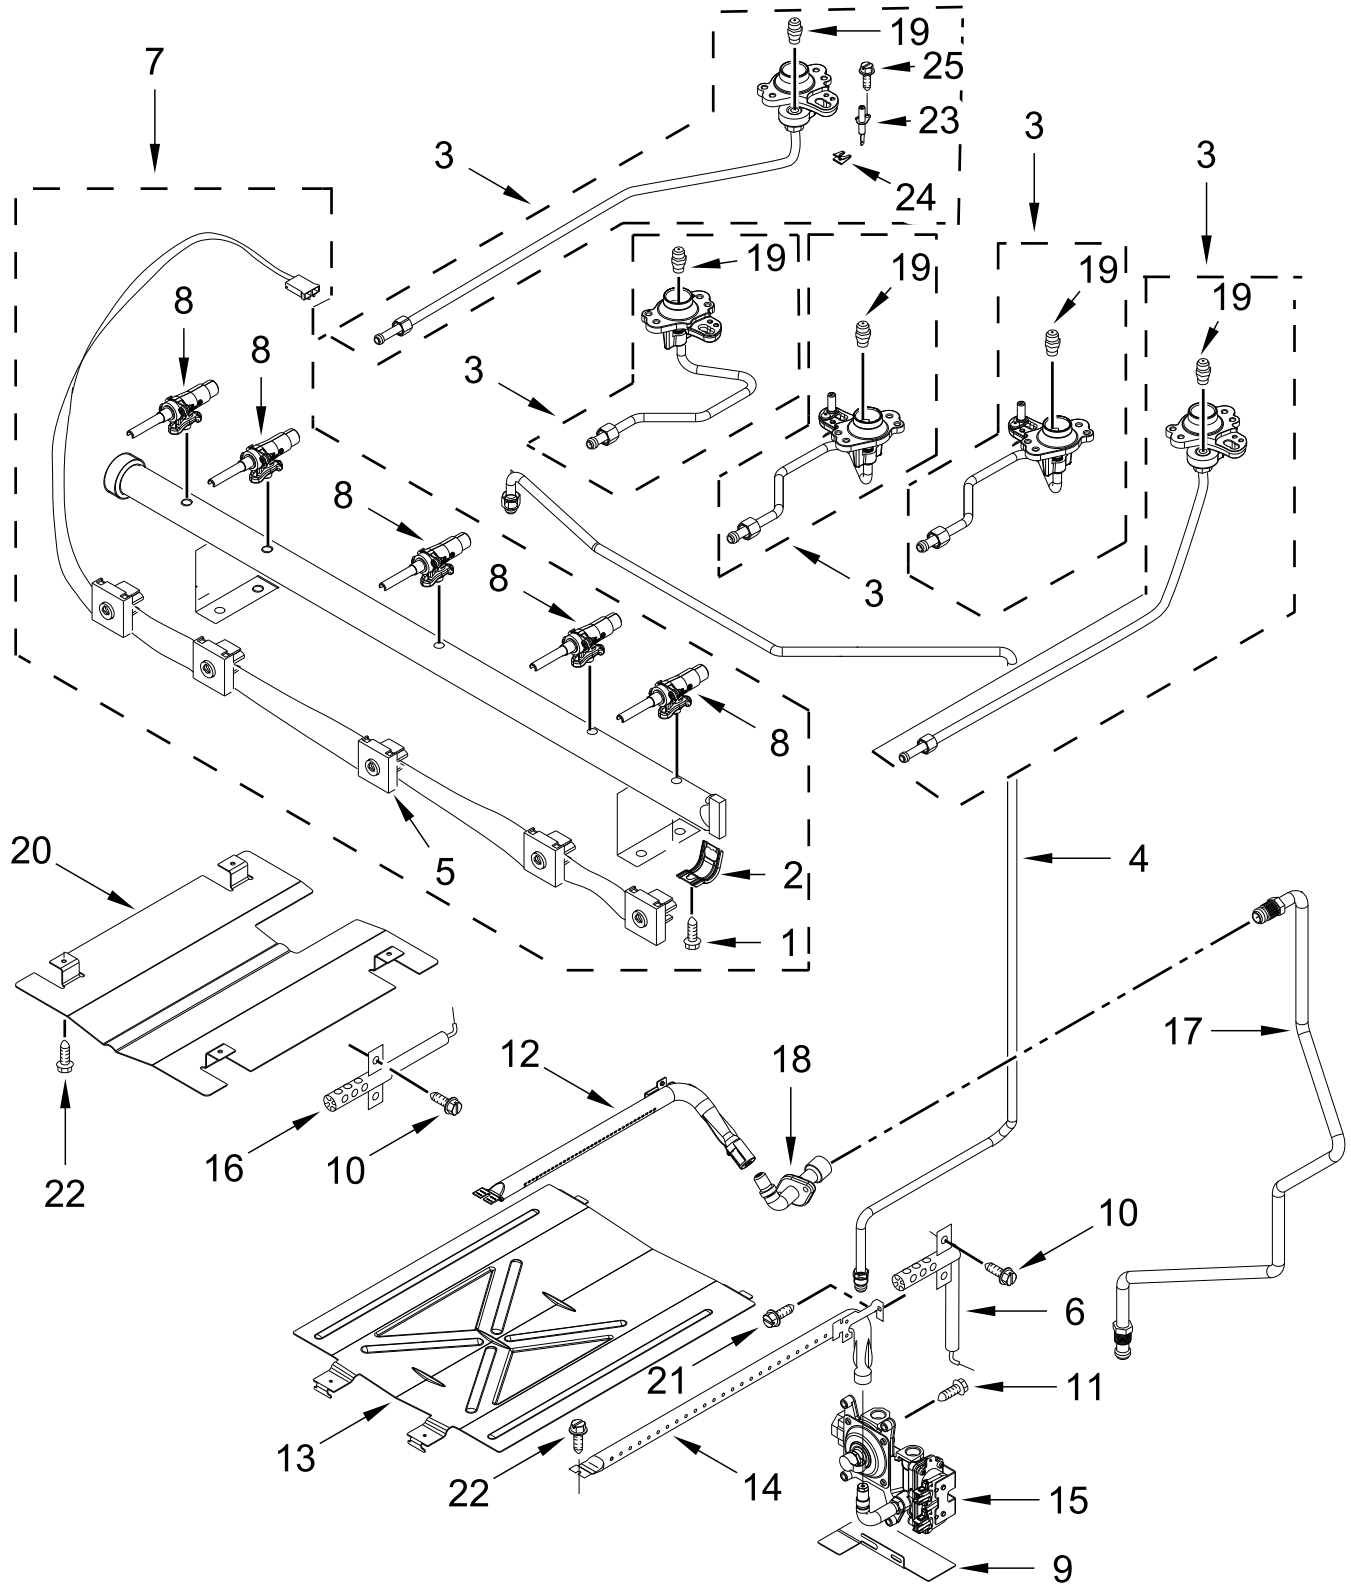

CONTROL PANEL PARTS

<u>Illus.</u> <u>No.</u>	<u>Part No.</u>	<u>Description</u>	<u>Illus.</u> <u>No.</u>	<u>Part No.</u>	<u>Description</u>	<u>Illus.</u> <u>No.</u>	<u>Part No.</u>	<u>Description</u>
1		Endcap	5	W10920631	Module, Spark DSI	11	3196169	Screw
	W11130372	Black (Left)	6	W10516123	Bracket, Console Mounting	12		Control, Electronic (LCX)
	W11130379	Black (Right)					W11520695	Black
2	8053505	Shield, Heat	7	8523412	Bracket, Rear Cooktop	13	3196178	Screw
3		Panel, Control	8	W10198745	Cover, Upper	14	W10695491	Bracket, Control
	W10835288	Stainless	9	W10192841	Shield, Heat	15	W10475149	Module, Spark
4	W10762981	Bracket, Mounting	10	W10184370	Cover, Back	16	W10797001	Bracket, Ignitor

MANIFOLD PARTS