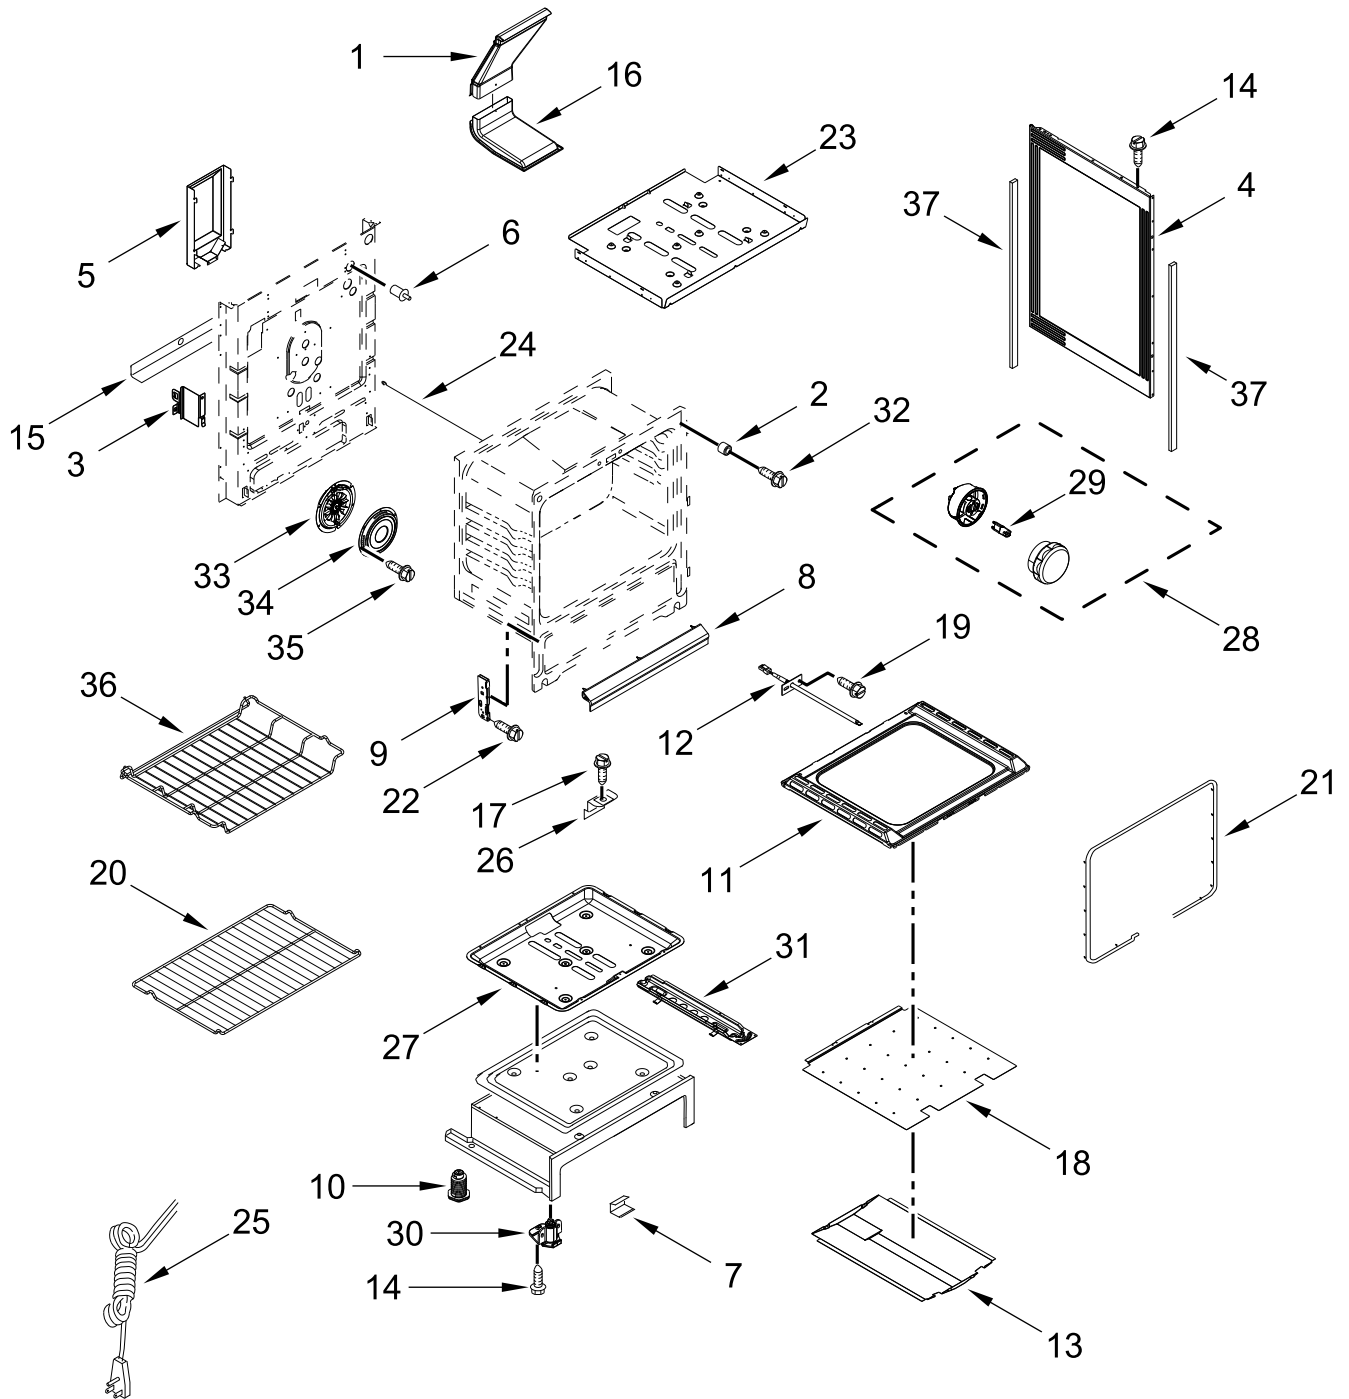

CHASSIS PARTS

CHASSIS PARTS

<u>Illus. No.</u>	<u>Part No.</u>	<u>Description</u>	<u>Illus. No.</u>	<u>Part No.</u>	<u>Description</u>	<u>Illus. No.</u>	<u>Part No.</u>	<u>Description</u>
1	W10314347	Assembly, Flue	17	W10362924	Screw	32	W10031790	Screw
2	9758701	Spacer, Door	18	W10323077	Diffuser, Flame	33	W10874067	Motor, Fan (Convection)
3	W10273002	Bracket, Oven Support	19	3196178	Screw	34	W10346154	Cover, Convection
4		Panel, Side	20	W10531060	Rack, Oven	35	W10362924	Screw
	W10162245	Black	21	W11491752	Gasket, Door	36	W10289145	Rack, Oven (Gull-Wing)
5	W10158780	Cover, Rear Fan	22	W10031780	Screw	37	W10919715	Gasket
6	W11511828	Switch, Door	23	W10273195	Shield, Heat			FOLLOWING PARTS NOT ILLUSTRATED
7	W10137382	Clip, Panel	24	W10273192	Rod, Door Switch			4820F015-59 Insulation, Strap
8	W10501599	Clip, Front Frame Cover	25	W10910642	Cord, Power			W10526208 Insulation, Wrap
9	W10289077	Receiver, Hinge	26	W10035900	Support, Oven Bottom			W10526209 Insulation, Main Back
10	W10058460	Foot, Leveling	27	W11379356	Pan, Bake			
11	W10211368	Bottom, Oven	28	W11634772	Light Assembly			
12	W10586204	Sensor	29	W10571723	Bulb, Halogen 40 Watts			
13	3601P356-45	Baffle, Bake Burner	30	W10341186	Front Foot Assembly			
14	3196178	Screw	31	W10390008	Base Rail Assembly (Left)			
15	W10435470	Brace, Main Back		W10390007	Base Rail Assembly (Right)			
16	W11040249	Assembly, Flue (Upper)