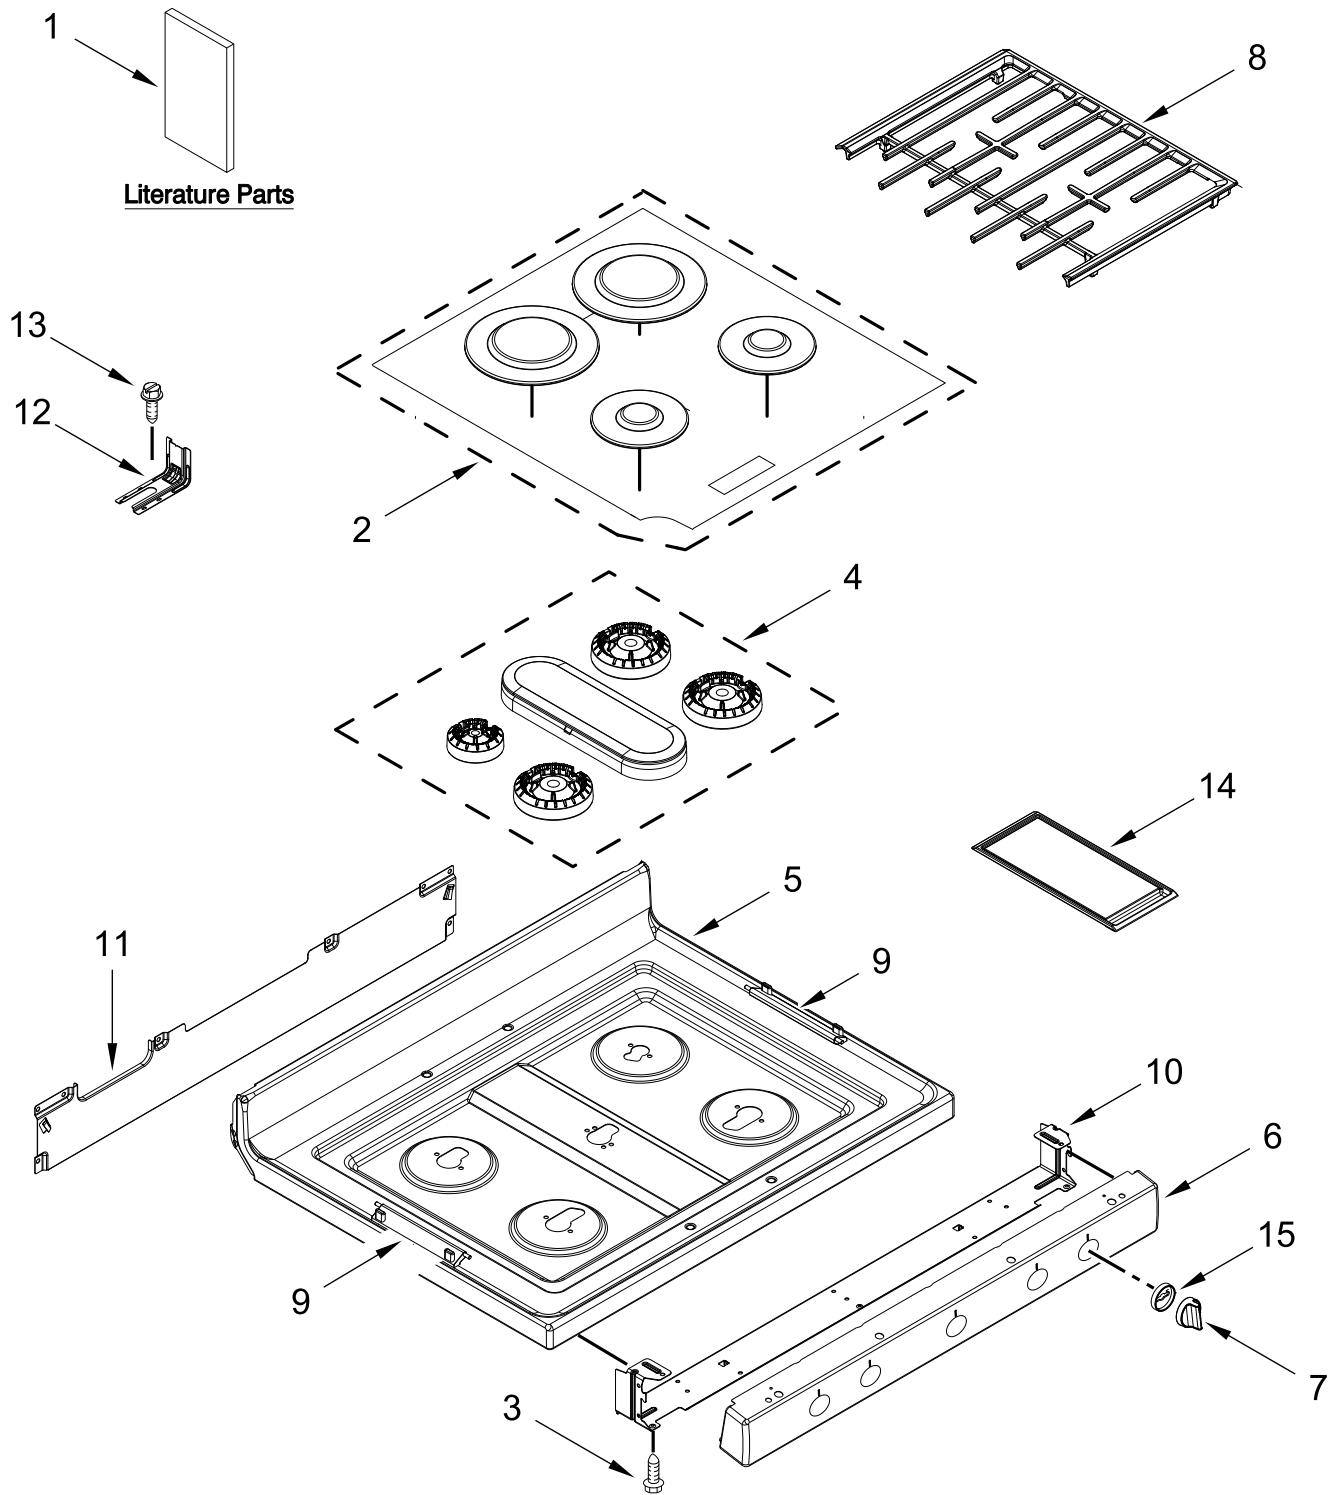

GAS RANGE

MODELS:

MGR8800FZ6 (Stainless)

COOKTOP PARTS

COOKTOP PARTS

<u>Illus. No.</u>	<u>Part No.</u>	<u>Description</u>	<u>Illus. No.</u>	<u>Part No.</u>	<u>Description</u>	<u>Illus. No.</u>	<u>Part No.</u>	<u>Description</u>
1		Literature Parts	7		Knob	15		Bezel
	W11426598	Owners Manual		W10858253	Stainless		W10876919	Stainless
	W11565451	Tech Sheet	8		Grate Kit			FOLLOWING PARTS NOT ILLUSTRATED
	W11508918	Quick Start Guide		W11241655	Black (Set of 2)			
2		Burner Cap Kit	9		Hinge, Grate (Not Serviced)		W11461074	Harness, Main
	W11498499	Black (Set of 4) (Left Front, Left Rear, Right Front, Right Rear)	10	W11379946	Manifold Panel Bracket		W10753750	Harness, Bake and Broil
3	W10067840	Screw	11	W11379358	Rear Gas Cooktop Bracket		W10334923	Clip, Gas Wiring
4	W11367107	Burner Kit	12	W11379945	Bracket, Anti-Tip		313438	Clip, Harness
5		Cooktop	13	7101P485-60	Screw, Anti-Tip Kit		7111P017-60	Clamp, Wire
	W11418086	Black	14	W10432544	Griddle		3196896	Clip, Wire
6		Panel, Manifold					3196520	Clip, Wire
	W10861559	Stainless						

CONTROL PANEL PARTS

CONTROL PANEL PARTS

<u>Illus.</u> <u>No.</u>	<u>Part No.</u>	<u>Description</u>	<u>Illus.</u> <u>No.</u>	<u>Part No.</u>	<u>Description</u>	<u>Illus.</u> <u>No.</u>	<u>Part No.</u>	<u>Description</u>
1		Endcap	5	W10198745	Cover, Upper	12	W11350452	Spark Module
	W11130372	Black (Left)	6	W10192841	Shield, Heat	13	W10797001	Bracket, Ignitor
	W11130379	Black (Right)	7	W11541196	Control, MRC	14		Assembly, Active Overlay
2	W10516123	Bracket, Console Mounting	8	W10762981	Bracket, Mounting		W11513012	Black
3		Console	9	W10184251	Cover, Back			
	W10645848	Stainless	10	3196178	Screw			
4	W10920631	Module, Spark DSI	11	W10551614	Spreader, Clip-Spring			