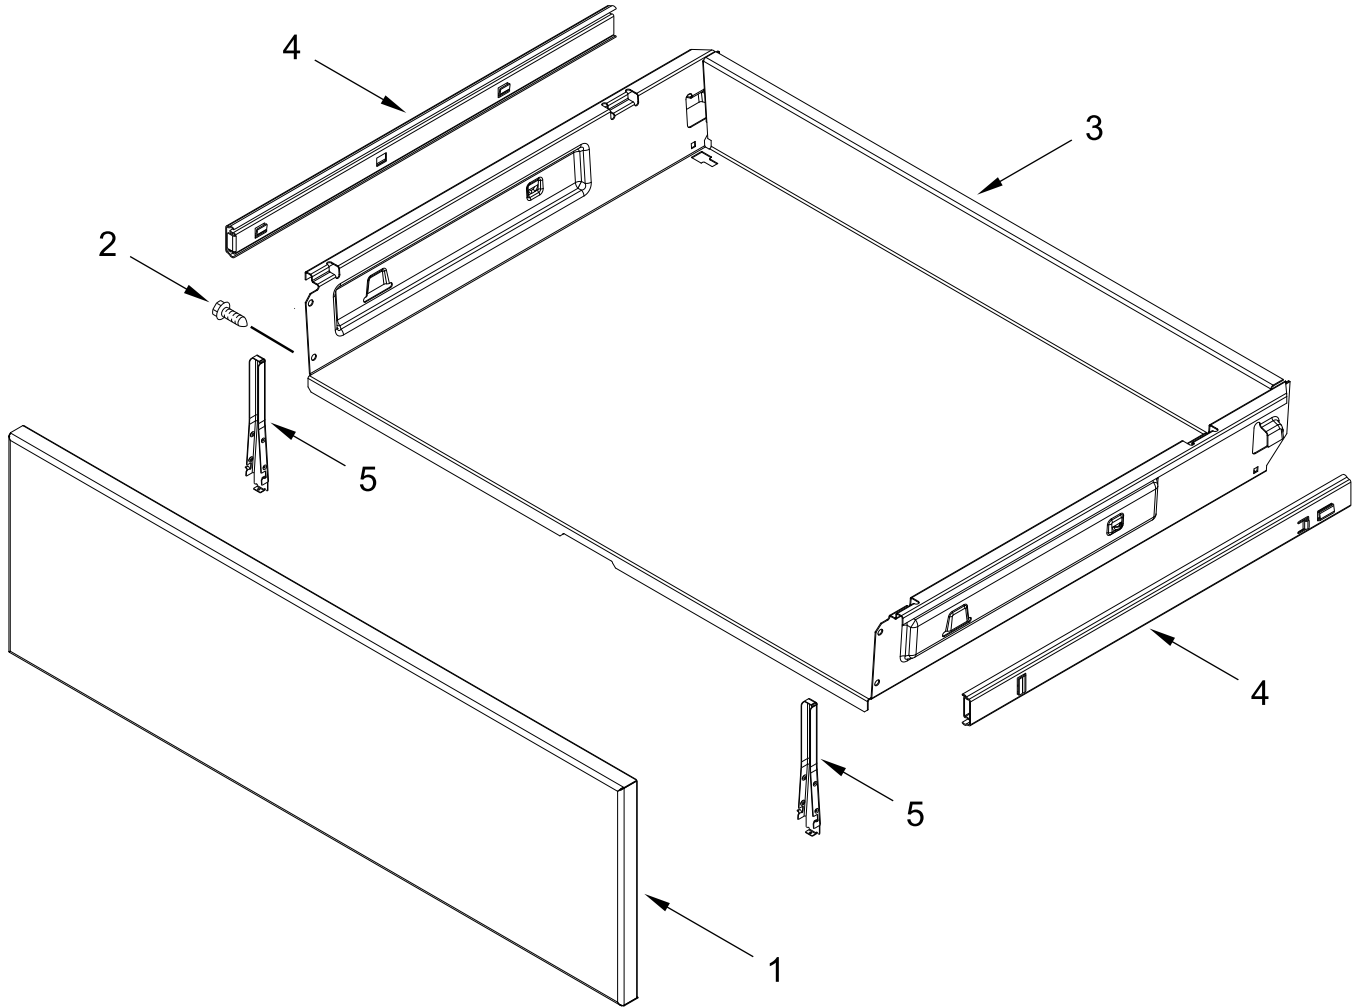

DRAWER PARTS

DRAWER PARTS

<u>Illus.</u> <u>No.</u>	<u>Part No.</u>	<u>Description</u>
1		Panel, Drawer Front
	W11449700	Stainless
2	3196169	Screw

<u>Illus.</u> <u>No.</u>	<u>Part No.</u>	<u>Description</u>
3	W10688022	Drawer, Storage

<u>Illus.</u> <u>No.</u>	<u>Part No.</u>	<u>Description</u>
4	W10441804	Slide, Drawer (Left)
	W10441805	Slide, Drawer (Right)
5	W10318026	Bracket, Mounting