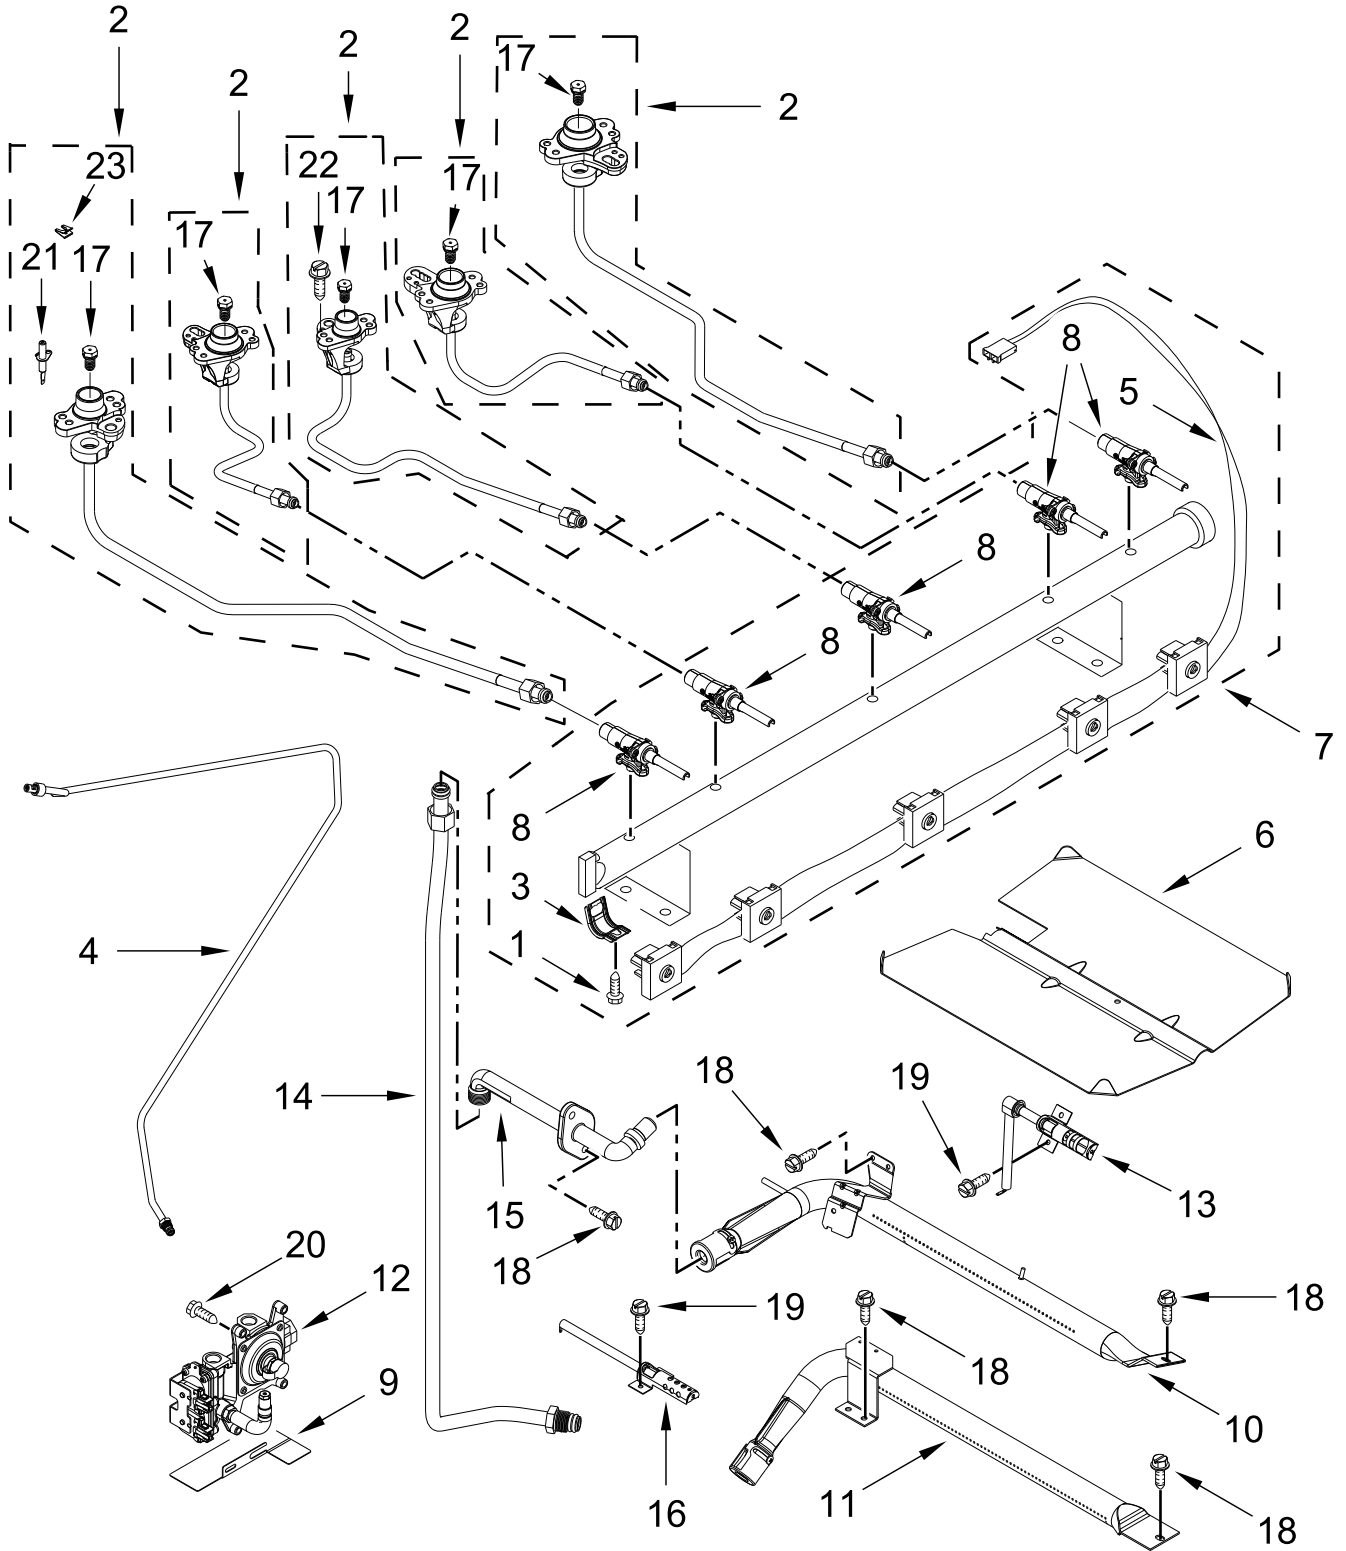

CHASSIS PARTS

<u>Illus. No.</u>	<u>Part No.</u>	<u>Description</u>	<u>Illus. No.</u>	<u>Part No.</u>	<u>Description</u>	<u>Illus. No.</u>	<u>Part No.</u>	<u>Description</u>
1	W10314347	Assembly, Flue	17	W10362924	Screw	32	W10031790	Screw
2	9758701	Spacer, Door	18	W10323077	Diffuser, Flame	33	W10874067	Motor, Fan (Convection)
3	W10273002	Bracket, Oven Support	19	3196178	Screw	34	W10346154	Cover, Convection
4		Panel, Side	20	W10531060	Rack, Oven	35	W10362924	Screw
	W10162245	Black	21	W11491752	Gasket, Door	36	W10289145	Rack, Oven (Gull-Wing)
5	W10158780	Cover, Rear Fan	22	W10031780	Screw	37	W10919715	Gasket
6	W11511828	Switch, Door	23	W10273195	Shield, Heat			FOLLOWING PARTS NOT ILLUSTRATED
7	W10137382	Clip, Panel	24	W10273192	Rod, Door Switch			4820F015-59 Insulation, Strap
8	W10501599	Clip, Front Frame Cover	25	W10910642	Cord, Power			W10526208 Insulation, Wrap
9	W10289077	Receiver, Hinge	26	W10035900	Support, Oven Bottom			W10526209 Insulation, Main Back
10	W10058460	Foot, Leveling	27	W11379356	Pan, Bake			
11	W10211368	Bottom, Oven	28	W11634772	Light Assembly			
12	W10586204	Sensor	29	W10571723	Bulb, Halogen 40 Watts			
13	3601P356-45	Baffle, Bake Burner	30	W10341186	Front Foot Assembly			
14	3196178	Screw	31	W10390008	Base Rail Assembly (Left)			
15	W10435470	Brace, Main Back		W10390007	Base Rail Assembly (Right)			
16	W11040249	Assembly, Flue (Upper)						

MANIFOLD PARTS