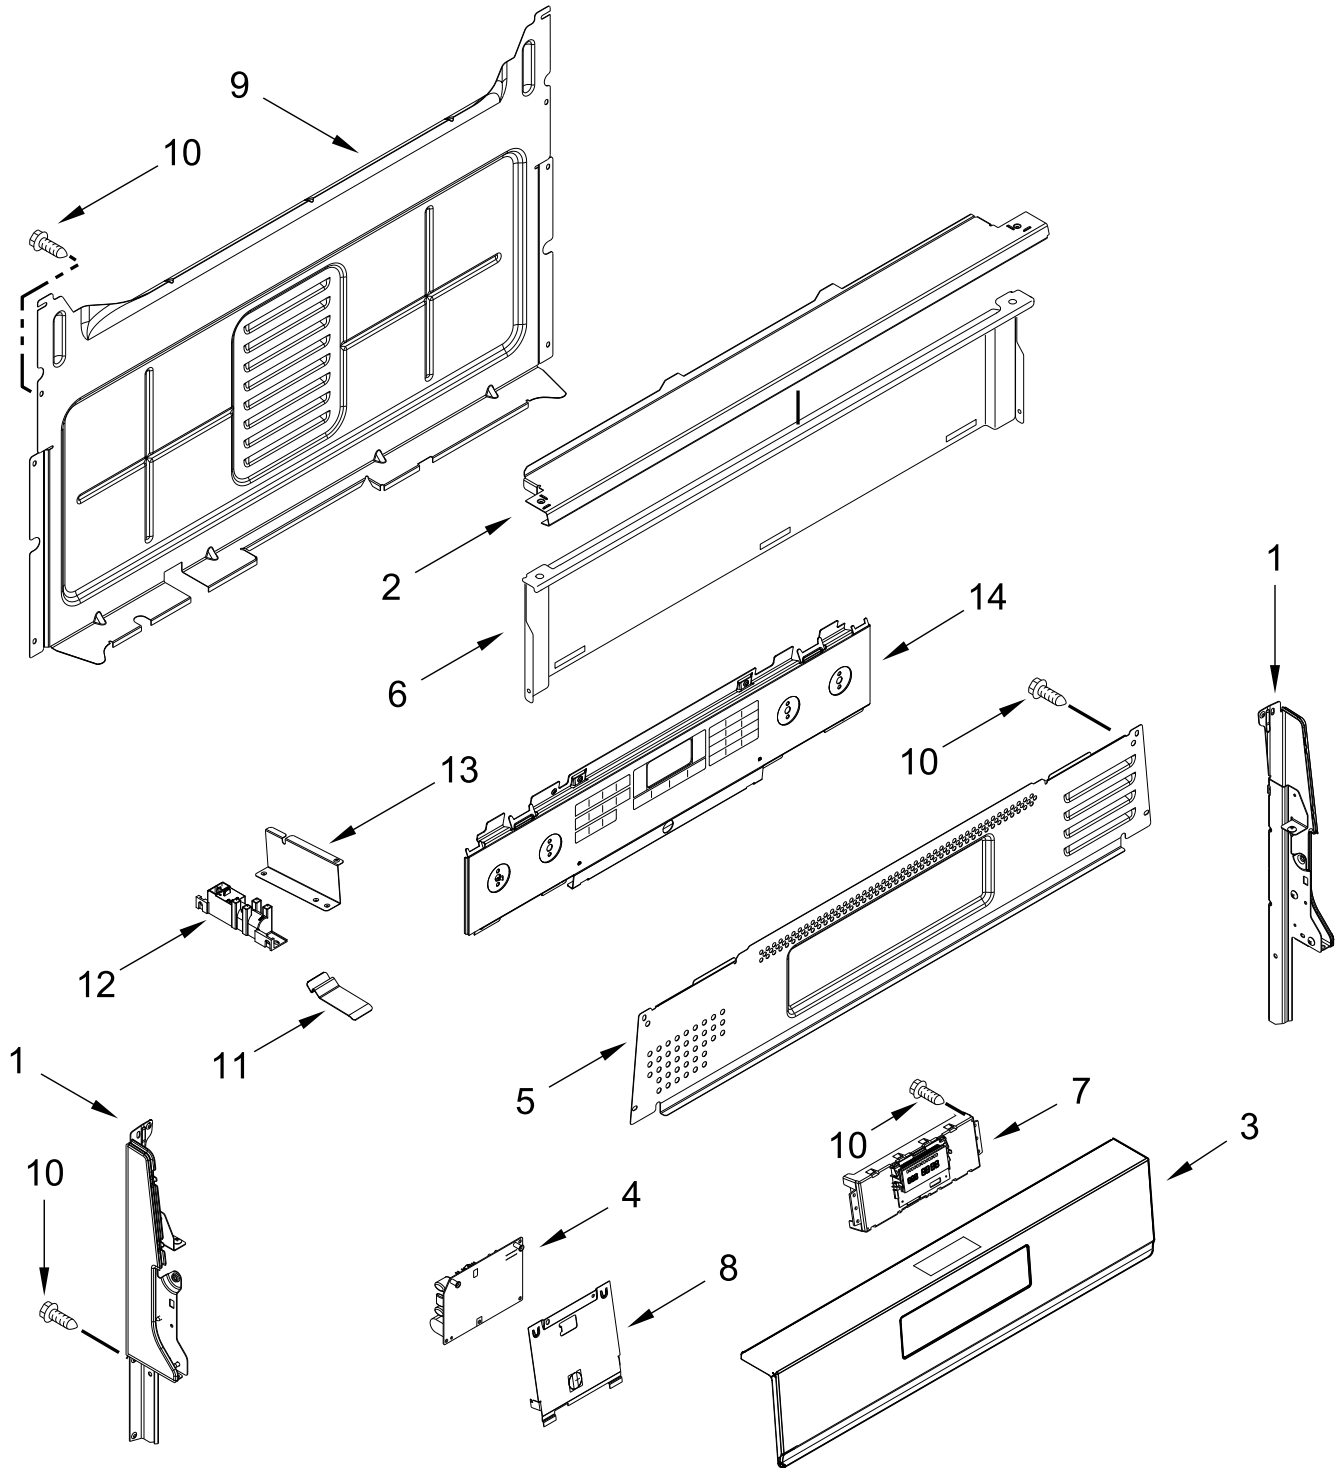

GAS RANGE

MODELS:

MGR8800FZ6 (Stainless)

COOKTOP PARTS

COOKTOP PARTS

<u>Illus. No.</u>	<u>Part No.</u>	<u>Description</u>	<u>Illus. No.</u>	<u>Part No.</u>	<u>Description</u>	<u>Illus. No.</u>	<u>Part No.</u>	<u>Description</u>
1		Literature Parts	7		Knob	15		Bezel
	W11426598	Owners Manual		W10858253	Stainless		W10876919	Stainless
	W11565451	Tech Sheet	8		Grate Kit			FOLLOWING PARTS NOT ILLUSTRATED
	W11508918	Quick Start Guide		W11241655	Black (Set of 2)			
2		Burner Cap Kit	9		Hinge, Grate (Not Serviced)		W11461074	Harness, Main
	W11498499	Black (Set of 4) (Left Front, Left Rear, Right Front, Right Rear)	10	W11379946	Manifold Panel Bracket		W10753750	Harness, Bake and Broil
3	W10067840	Screw	11	W11379358	Rear Gas Cooktop Bracket		W10334923	Clip, Gas Wiring
4	W11367107	Burner Kit	12	W11379945	Bracket, Anti-Tip		313438	Clip, Harness
5		Cooktop	13	7101P485-60	Screw, Anti-Tip Kit		7111P017-60	Clamp, Wire
	W11418086	Black	14	W10432544	Griddle		3196896	Clip, Wire
6		Panel, Manifold					3196520	Clip, Wire
	W10861559	Stainless						

CONTROL PANEL PARTS

CONTROL PANEL PARTS

<u>Illus.</u> <u>No.</u>	<u>Part No.</u>	<u>Description</u>	<u>Illus.</u> <u>No.</u>	<u>Part No.</u>	<u>Description</u>	<u>Illus.</u> <u>No.</u>	<u>Part No.</u>	<u>Description</u>
1		Endcap	5	W10198745	Cover, Upper	12	W11350452	Spark Module
	W11130372	Black (Left)	6	W10192841	Shield, Heat	13	W10797001	Bracket, Ignitor
	W11130379	Black (Right)	7	W11541196	Control, MRC	14		Assembly, Active Overlay
2	W10516123	Bracket, Console Mounting	8	W10762981	Bracket, Mounting		W11513012	Black
3		Console	9	W10184251	Cover, Back			
	W10645848	Stainless	10	3196178	Screw			
4	W10920631	Module, Spark DSI	11	W10551614	Spreader, Clip-Spring			