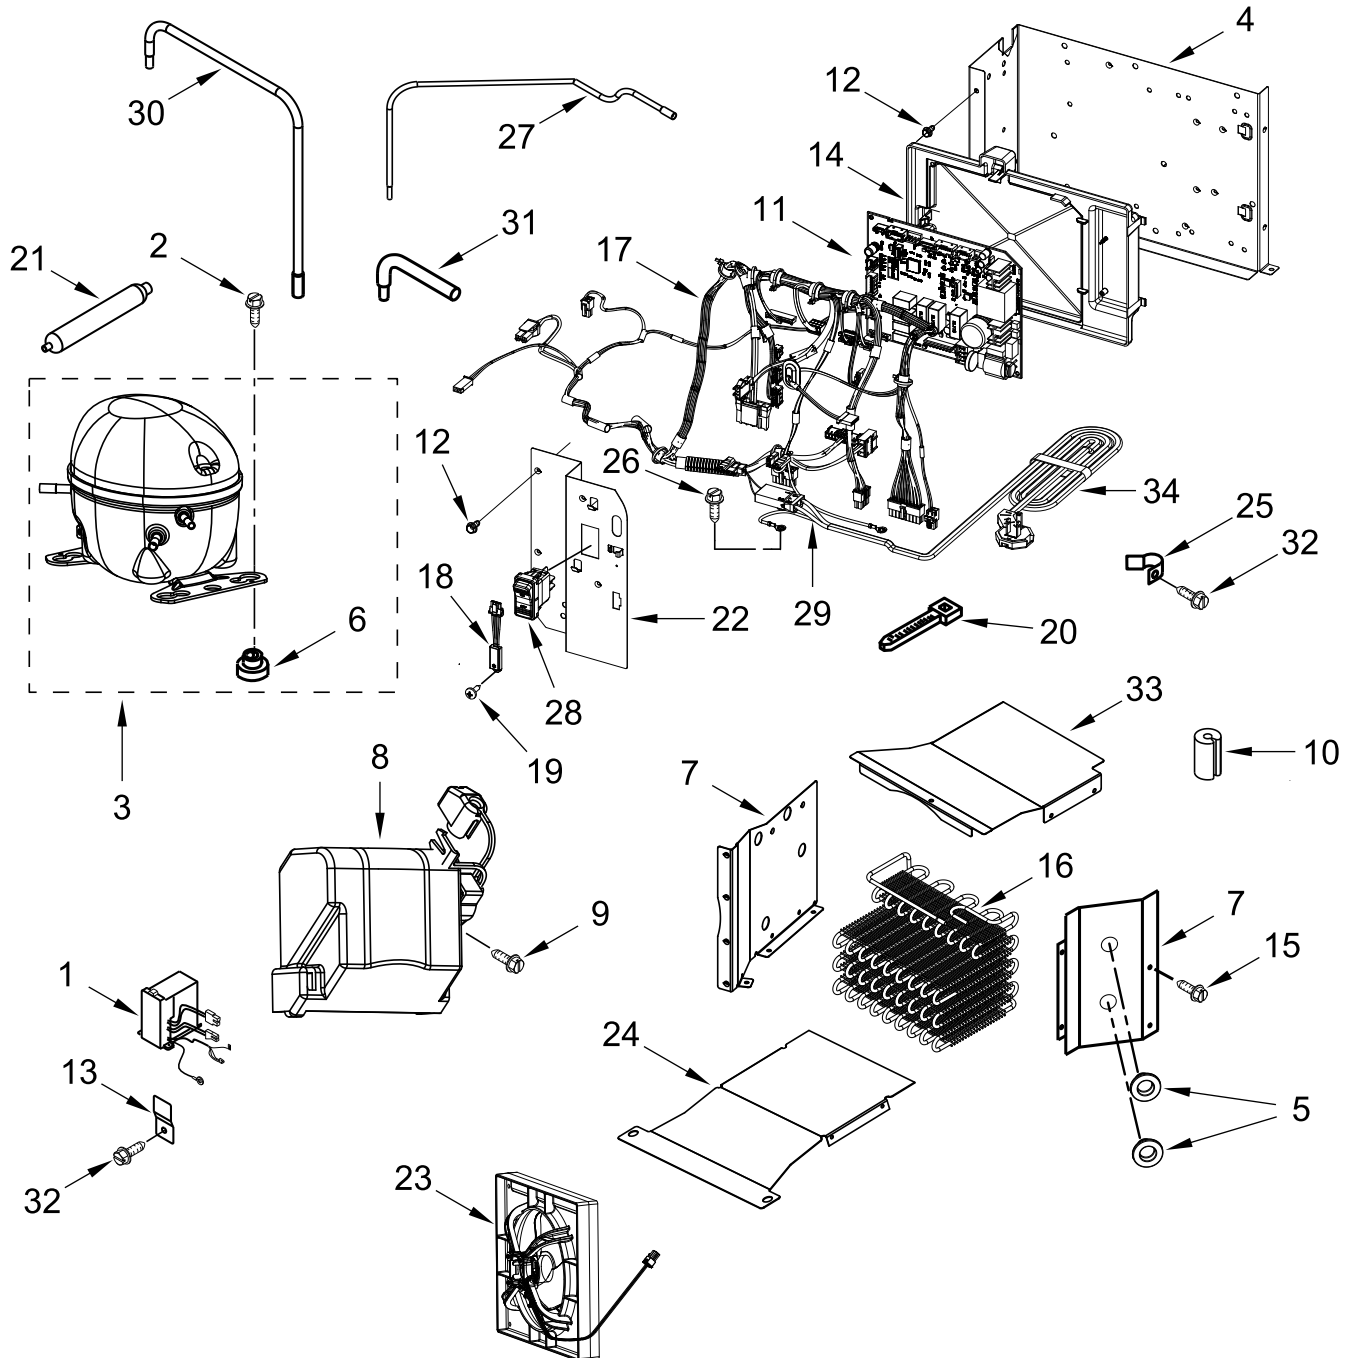

UPPER UNIT PARTS

UPPER UNIT PARTS

<u>Illus.</u> <u>No.</u>	<u>Part No.</u>	<u>Description</u>	<u>Illus.</u> <u>No.</u>	<u>Part No.</u>	<u>Description</u>	<u>Illus.</u> <u>No.</u>	<u>Part No.</u>	<u>Description</u>
1	W11411269	Assembly, Inverter Box	13	2256328	Bracket, Inverter Mounting	22	W11435371	Bracket, Control Assembly
2	489373	Screw	14	W11435369	Housing, Control Board	23	W11464545	Assembly, Condenser Fan
3	W11332037	Compressor (Also Order the Following Lokring Parts)	15	1157158	Screw	24	W11443119	Bracket, Condenser Bottom
	W11504415	8.5/8 NR MS 00 (Suction Tube to Compressor)	16	W11408149	Condenser (Also Order the Following Lokring Parts)	25	W11242280	Clamp, Power Cord
	W11504431	7/5 NR MS 00 (High Pressure Side to Compressor)		W11504445	5/4 NR MS 00 (High Side to Condenser)	26	487294	Screw
	W11504416	8.5/6 NR MS 00 (Process Tube to Compressor)		W11504445	5/4 NR MS 00 (Suction Line to Condenser)	27	W11460408	Tube, Heat Loop Transition
4	W10550831	Housing, Control Board Mounting	17	W11421662	Harness, Unit Wire	28	W11311927	Switch, Power Disconnect
5	W10587113	Grommet	18	W11482040	Sensor, Relative Humidity	29	2310195	Assembly, Jumper Wire (Power Switch to Power Cord)
6	2183042	Grommet	19	W10068580	Screw	30	W11411473	Tube, Drier Transition
7		Support, Condenser	20	2155774	Tie, Wire	31	W11482820	Tube, Process
	W11443116	Left Hand	21	W10805035	Drier (Service Drier Without Dye)	32	486194	Screw
	W11443117	Right Hand			(Also Order the Following Lokring Parts)	33	W11443120	Cover, Condenser Support
8	W11235263	Assembly, Compressor Cover		W11504445	5/4 NR MS 00 (Heat Loop to Drier)	34	2310196	Cord, Power REFRIGERANT CHARGE 69 grams (R600a)
9	9741232	Screw		W11504432	6/5 NR MS 00 (Capillary Tube to Drier)			
10	2319835	Grommet, Condenser						
11	W11619405	Control, Electronic						
12	487415	Screw