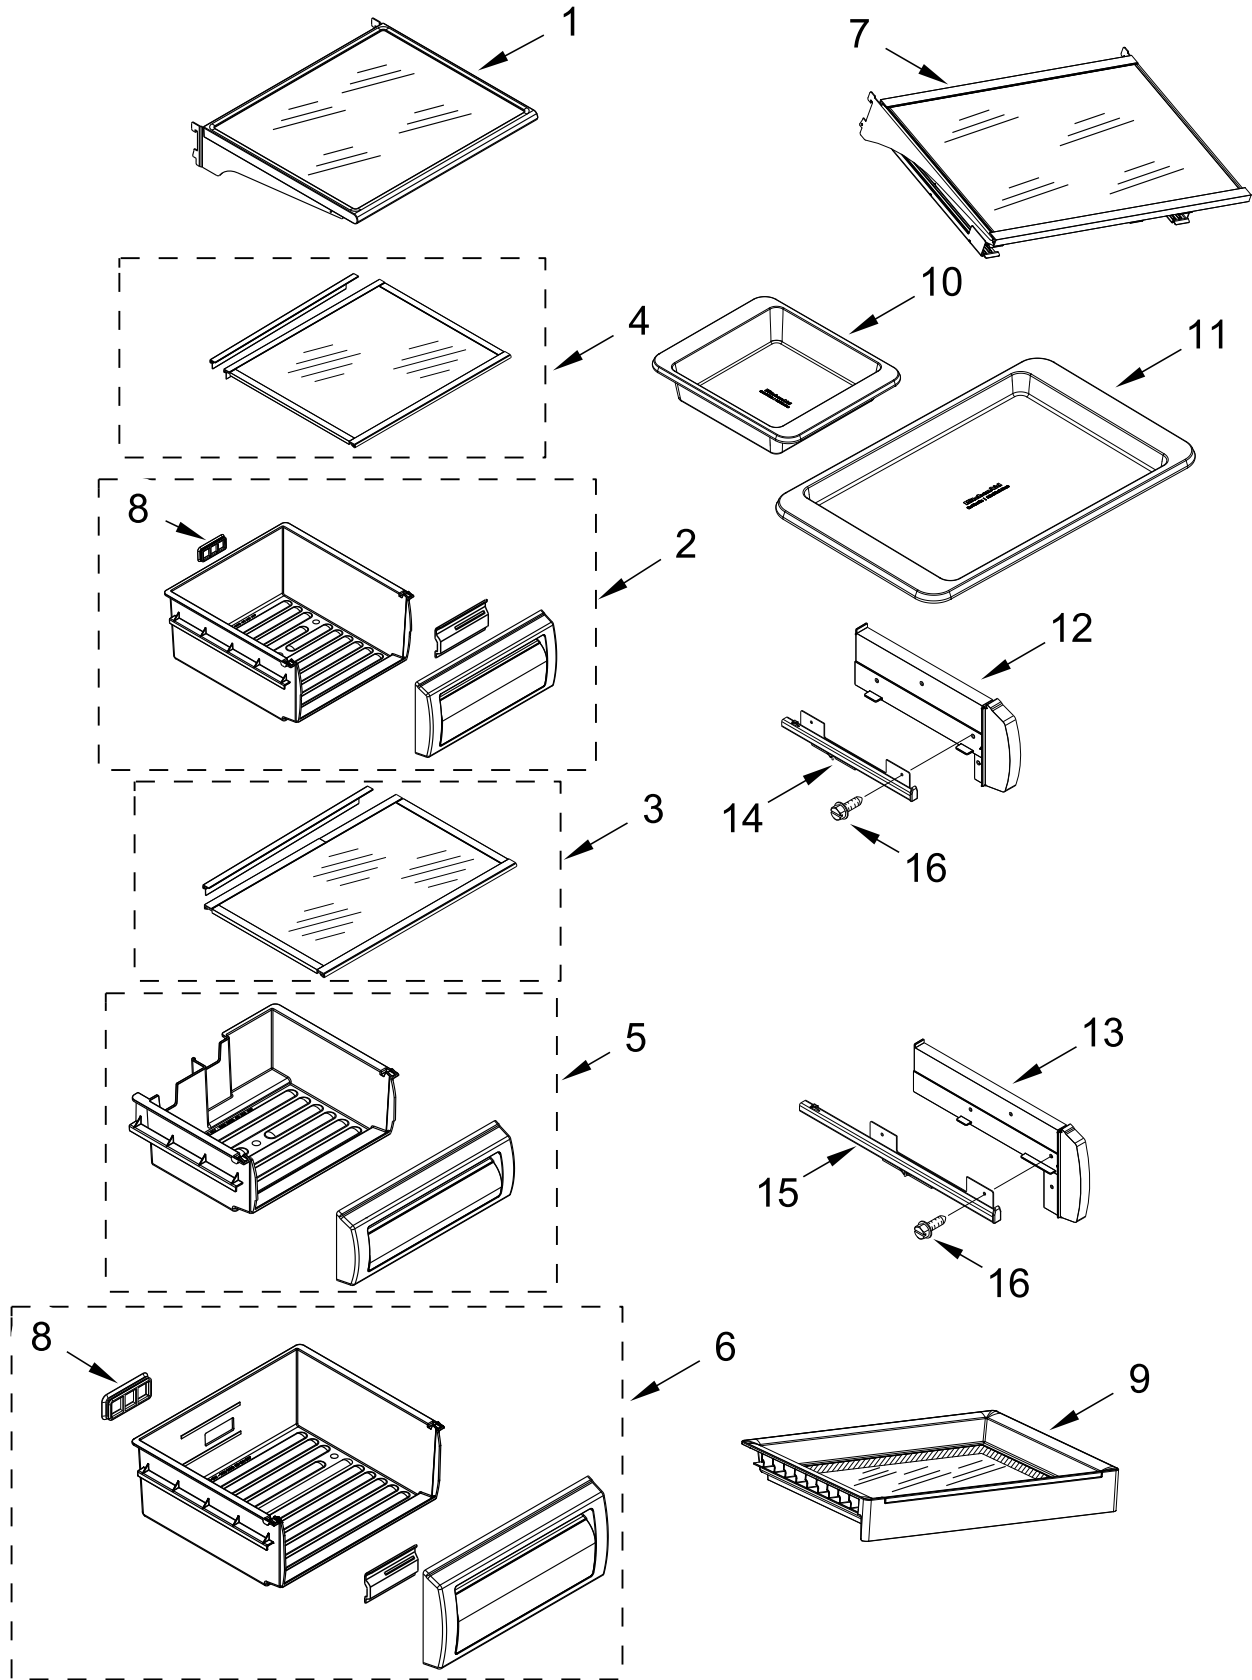

REFRIGERATOR SHELF PARTS

REFRIGERATOR SHELF PARTS

<u>Illus.</u> <u>No.</u>	<u>Part No.</u>	<u>Description</u>	<u>Illus.</u> <u>No.</u>	<u>Part No.</u>	<u>Description</u>	<u>Illus.</u> <u>No.</u>	<u>Part No.</u>	<u>Description</u>
1	W11410512	Assembly, Shelf	9	W11611418	Assembly, Platter Shelf	15		Slide, Meat Pan
2	W11448662	Assembly, Crisper Pan					2302954	Left Hand
3	W11441724	Assembly, Meat Pan Cover	10	W11522384	Pan, Cake		2302955	Right Hand
4	W11441726	Assembly, Crisper Cover	11	W11522386	Sheet, Baking	16	8533928	Screw (Left Hand)
5	W11448427	Assembly, Meat Pan	12		Spacer, Crisper		8533929	Screw (Right Hand)
6	W11482032	Pan, Cool Control Crisper		W11410122	Left Hand			
7	W11408074	Assembly, Bakeware Shelf		W11410123	Right Hand			
8	2307810	Duct, Deli Pan	13		Spacer, Meat Pan			
				W11410124	Left Hand			
				W11410125	Right Hand			
			14		Slide, Crisper			
				2302956	Left Hand			
				2302957	Right Hand