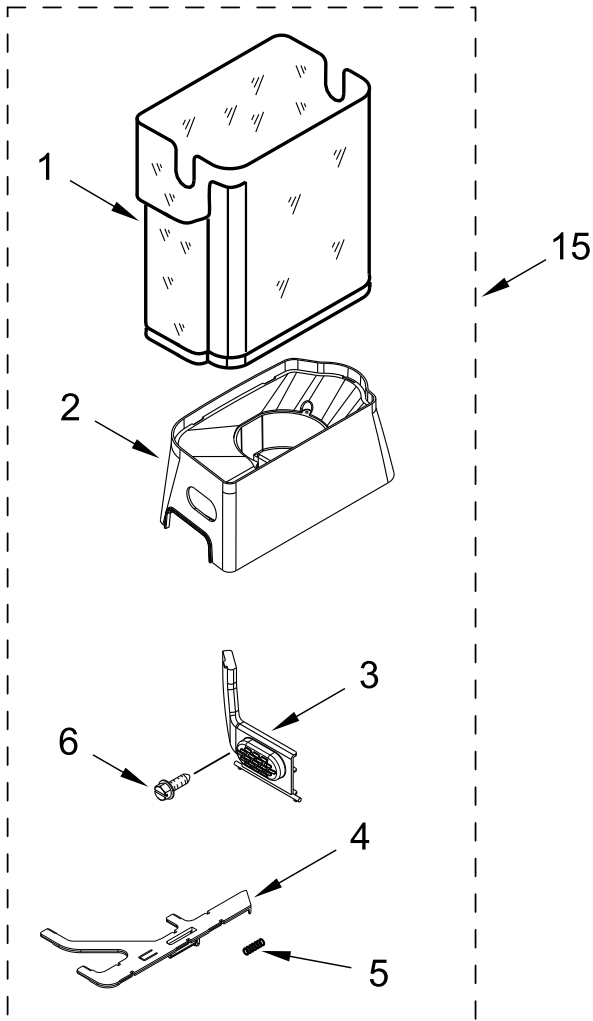

ICEMAKER AND ICE CONTAINER PARTS

ICEMAKER AND ICE CONTAINER PARTS

<u>Illus. No.</u>	<u>Part No.</u>	<u>Description</u>	<u>Illus. No.</u>	<u>Part No.</u>	<u>Description</u>	<u>Illus. No.</u>	<u>Part No.</u>	<u>Description</u>
1	2222965	Bin, Ice	8	W11443152	Clip, Shaft	14	W10254073	Washer
2	W11567096	Bin, Lower Crusher	9	2198628	Seal	15	W11574171	Assembly, Ice Container
3	W10749207	Button, Bin	10	2318030	Shaft, Drive	16	2315559	Sleeve, Bearing
4	W10134783	Latch, Bin	11	W11608470	Enclosure, Dispenser Motor	17	W11592419	Switch, Auger Motor
5	2198608	Spring, Latch	12	W11185741	Motor, Dispenser	18	487539	Screw (Stainless)
6	2198671	Screw (Stainless)	13	W11608469	Cover, Dispenser Motor	19	W11458114	Assembly, Complete Icemaker
7	8281163	Screw (Stainless)