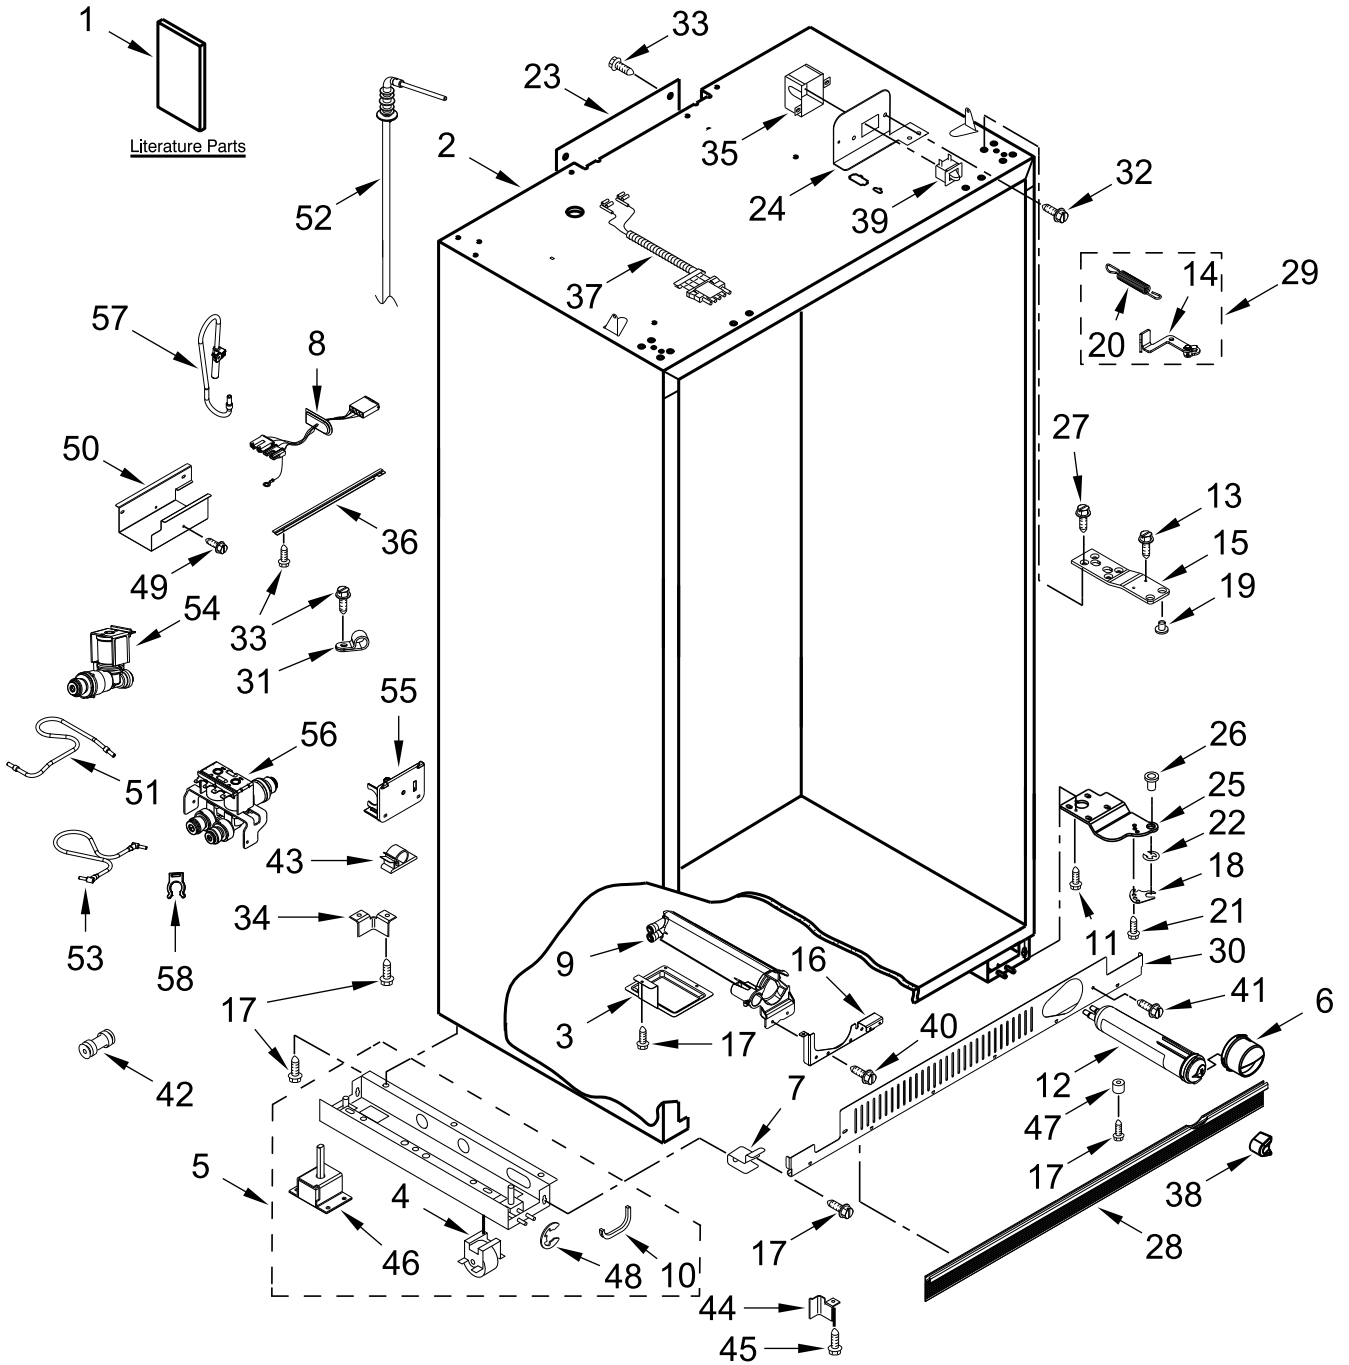

CABINET PARTS

CABINET PARTS

<u>Illus.</u> <u>No.</u>	<u>Part No.</u>	<u>Description</u>	<u>Illus.</u> <u>No.</u>	<u>Part No.</u>	<u>Description</u>	<u>Illus.</u> <u>No.</u>	<u>Part No.</u>	<u>Description</u>
1		Literature Parts	19	W10484913	Bushing, Top Hinge	38		Button, Water Filter
	W11504344	Owner's Manual	20	2221242	Spring, Door Closure (Green)		2260503B	Black
	W11549874	Energy Guide				39	W10847848	Switch, Rocker (Refrigerator)
	W11494194	Tech Sheet	21	3400230	Screw		W10847852	Switch, Rocker (Freezer)
2		Cabinet (Not Serviced)	22	2005008	Ring, Bushing Retaining	40	8281163	Screw (Stainless)
3	2318189	Tray, Filter Drip	23	2215612	Cover, Air Duct	41	W10005050	Screw
4	W10138054	Assembly, Roller	24		Bracket, Switch	42	W10271541	Connector, Union
5		Assembly, Support Base		W11610480	Left Hand	43	W10663352	Clip
	W10279275	Left Hand		W11610479	Right Hand	44		Bracket, Support
	W10138423	Right Hand	25		Hinge, Bottom		2006616	Left Hand
6		Cap, Water Filter		2006779	Left Hand		2006556	Right Hand
	W10797527	Black	26	2302876	Bushing, Adjustable	45	W10141604	Screw
7	2307640	Bracket, Grill Mounting	27	W11370632	Screw	46	2005032	Leveler, Adjustable
8	W11421923	Harness, Water Valve	28		Skirt, Bottom Grille	47	2005433	Spacer
9	W10121140	Housing, Water Filter		W10188549	Black	48	2006841	Ring, Retainer
10	2307584	Grommet, Crossover Tube	29		Assembly, Light Switch Cam	49	304392	Screw
11	3400525	Screw		W10121046	Left Hand	50	W11439643	Shield, Water Valve
12	W10121146	Filter, Water		2307857	Right Hand	51	W11449524	Tube, Water
13	8281164	Screw (Stainless)	30		Grille, Bottom	52	W10357286	Fitting, Water
14		Arm, Door Closer Extension		W10182717	Black	53	W11450887	Tube, Water Filter
	W11229516	Left Hand	31	2221070	Clamp, Tube	54	W10578757	Valve, Isolation (No Flow Washer)
	W10728112	Right Hand	32	487415	Screw	55	W10237915	Bracket, Water Valve
15	2257644	Hinge, Top	33	486194	Screw	56	W10279866	Assembly, Dual Valve
16	W10674648	Bracket, Filter	34	2006617	Bracket, Base Support (Rear)	57	W11447812	Waterline
17	W10001250	Screw	35	W11533762	Cover, Switch	58	W10782424	Locking Ring (5/16)
18	2004994	Lock, Bushing	36	2320559	Support, Valve		W10782423	Locking Ring (1/4")
			37	W10780213	Assembly, Switch Wire