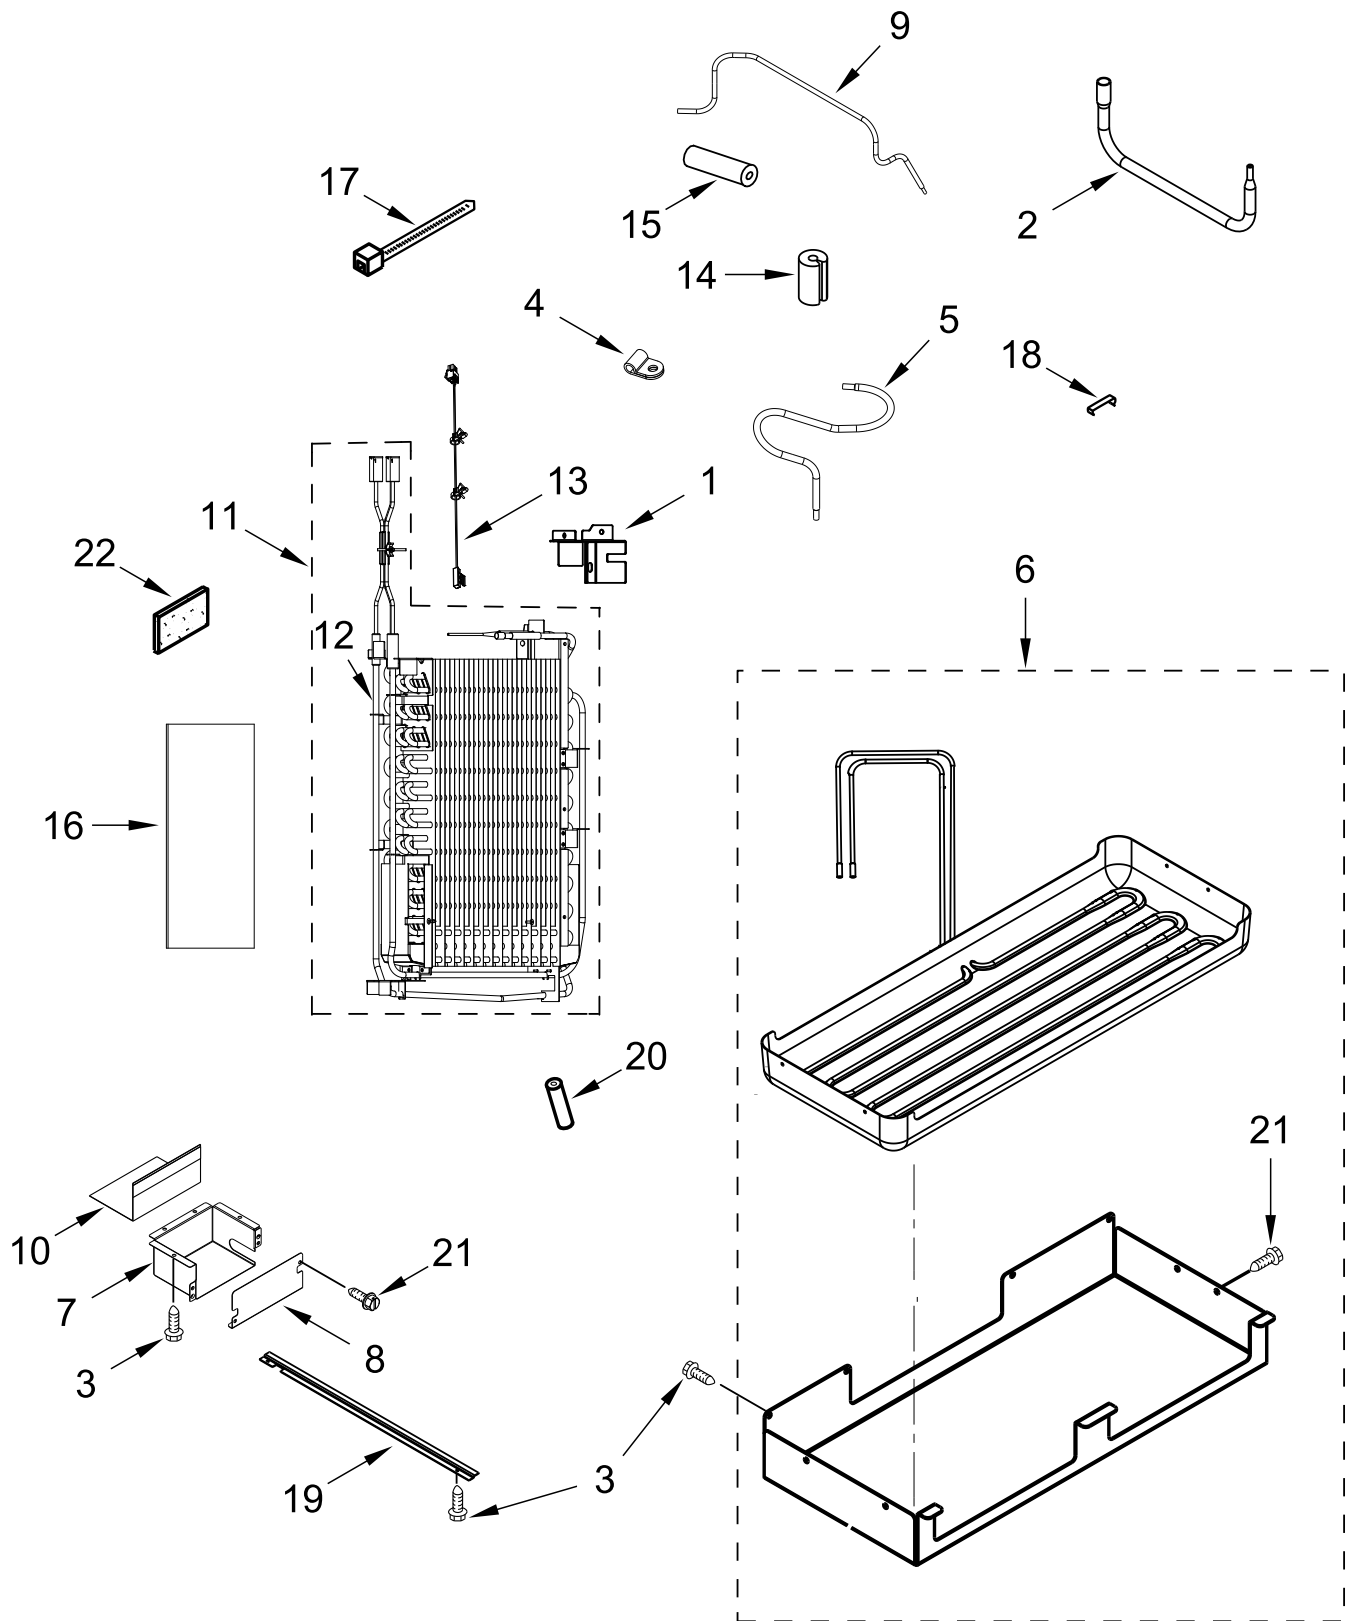

LOWER UNIT AND TUBE PARTS

LOWER UNIT AND TUBE PARTS

<u>Illus.</u> <u>No.</u>	<u>Part No.</u>	<u>Description</u>	<u>Illus.</u> <u>No.</u>	<u>Part No.</u>	<u>Description</u>	<u>Illus.</u> <u>No.</u>	<u>Part No.</u>	<u>Description</u>
1	W11463140	Bracket, Evaporator Right Top	11	W11408050	Assembly, Evaporator and Heater	14	W10413009	Grommet, Air Return
2	W11530767	Tube, Transition (Drier/Restrictor)			(Also Order the Following Lokring Parts)	15	W10303521	Sleeve
3	486194	Screw				16	W11448419	Gasket, FC Evaporator Bypass
4	2221070	Clamp, Tube		W11504450	4/1.8 NR MS 00	17	2155774	Tie, Wire
5	W11444578	Tube, Oil Trap Suction			(Capillary Tube to Evaporator)	18	W10169509	Clip, Heat Exchanger
6	W11491712	Assembly, Drain Pan		W11506620	8 NK AL 00	19	2320554	Support, Drain Pan
7	W10309012	Cover, Wiring			(Suction Line to Evaporator)	20	2215648	Dampener
8	W10321048	Cover, Wire Box				21	304392	Screw
9	W11445483	Tube, Discharge	12	W11267071	Heater, Defrost	22	2169104	Insulation, Sound Deadening
10	W10321050	Shelf, Wiring Cover	13	W11549269	Thermistor, Evaporator