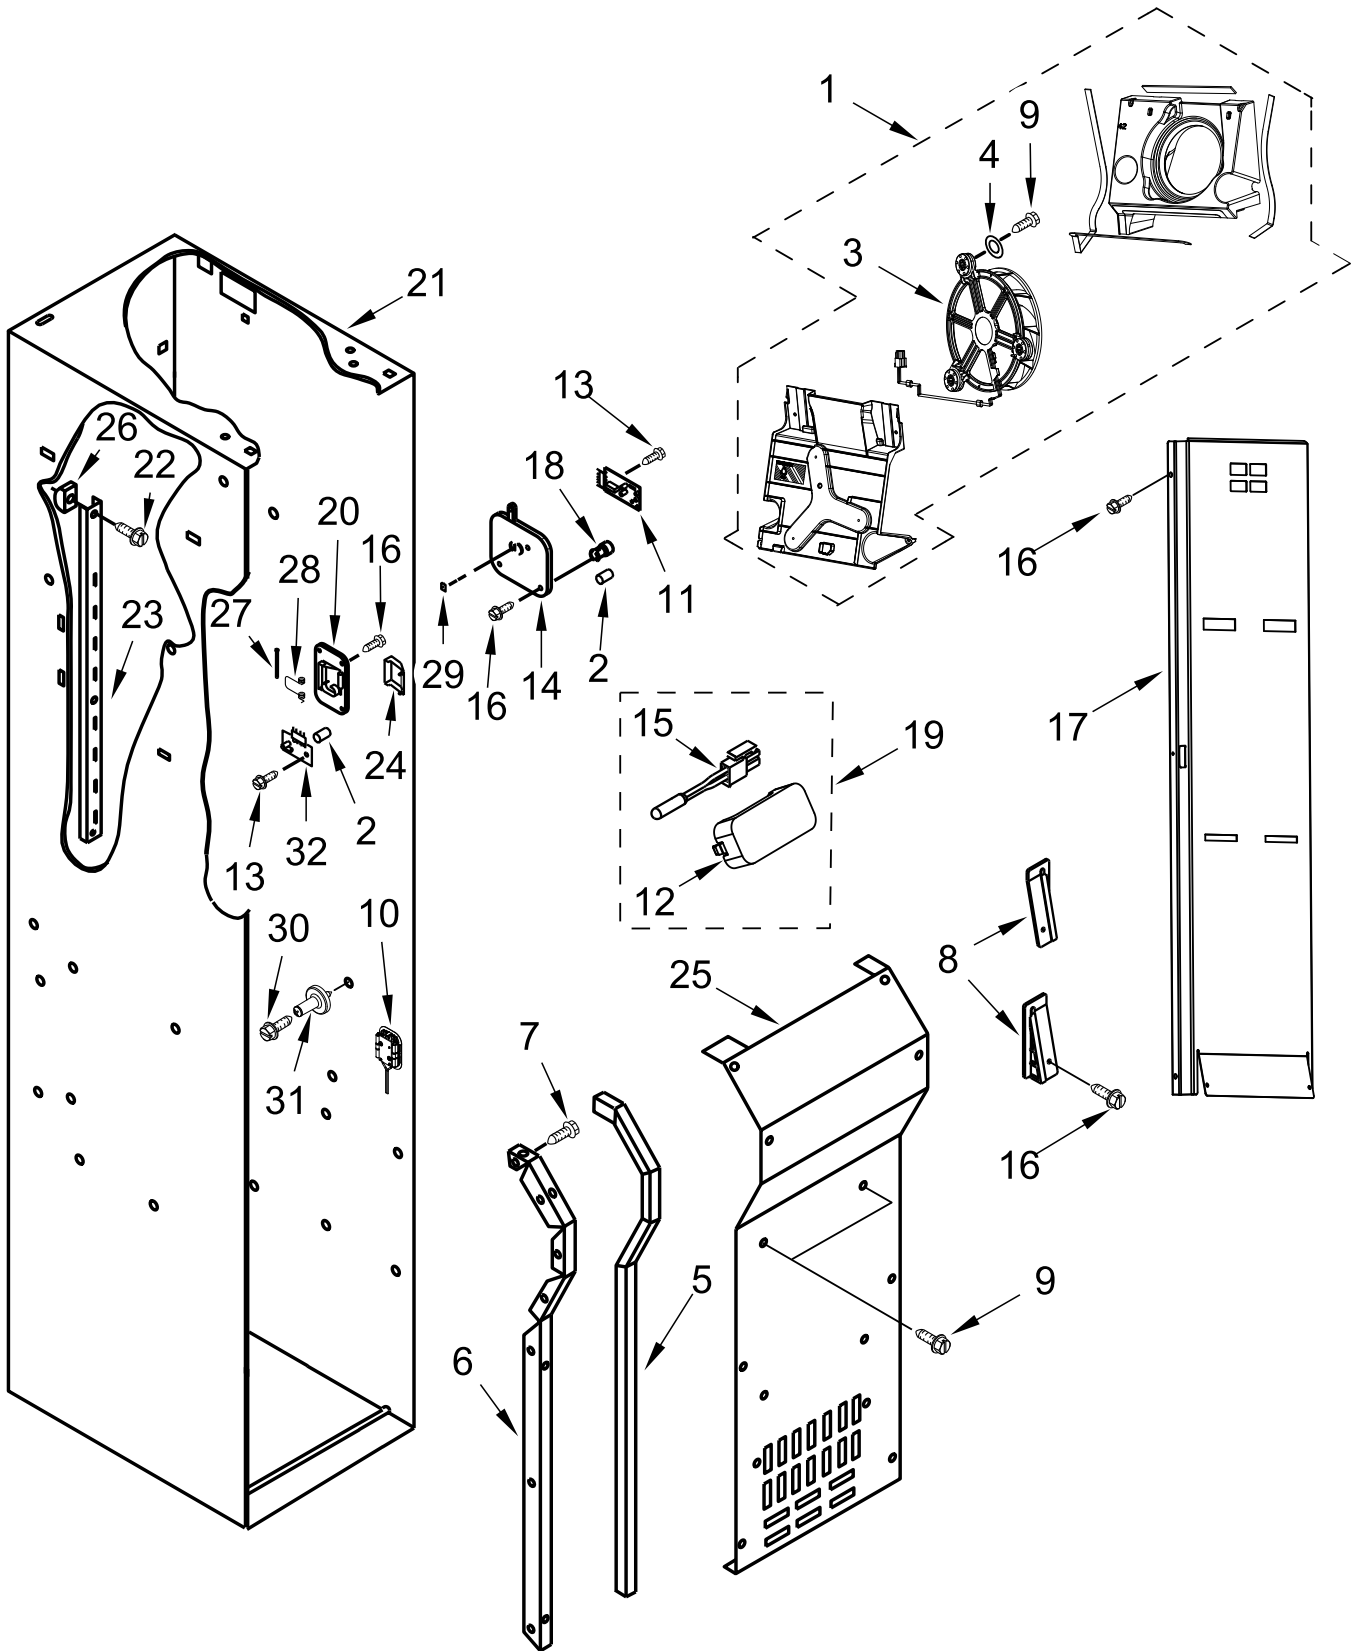

CABINET TRIM PARTS

CABINET TRIM PARTS

<u>Illus.</u> <u>No.</u>	<u>Part No.</u>	<u>Description</u>	<u>Illus.</u> <u>No.</u>	<u>Part No.</u>	<u>Description</u>
1		Trim, Cabinet Side	2	W10121451	Insert, Blind Threaded
		Left Hand	3	486194	Screw
	W10568007	Aluminum	4		Trim, Top Cabinet
		Right Hand		2314017	Aluminum
	W10568005	Aluminum			

FREEZER LINER AND AIR FLOW PARTS

FREEZER LINER AND AIR FLOW PARTS

<u>Illus.</u> <u>No.</u>	<u>Part No.</u>	<u>Description</u>	<u>Illus.</u> <u>No.</u>	<u>Part No.</u>	<u>Description</u>	<u>Illus.</u> <u>No.</u>	<u>Part No.</u>	<u>Description</u>
1	W11437865	Assembly, Evaporator Fan	9	487539	Screw (Stainless)	21		Liner (Not Serviced)
2	2198665	Tube, Circuit Board	10	W11229041	Assembly, LED Module	22	W10808291	Screw
3	W11544700	Fan, Evaporator	11	W11553041	Board, Receiver Circuit	23	W11481390	Ladder, Shelf
4	3400916	Washer	12	W10609678	Cover, Thermistor	24	W11597100	Flipper, Shut Off
5	W11467833	Gasket, Evaporator Cover	13	489214	Screw	25	W11444465	Cover, Evaporator
6		Rail, Evaporator Cover	14	W11603662	Cover, Receiver	26	520965	Support, Ladder
	W11467831	Left Hand	15	2188820	Thermistor	27	2198634	Pin, Door
	W11467830	Right Hand	16	W10308487	Screw (Black)	28	2198635	Spring, Door
7	486194	Screw	17	W11410843	Duct, Air	29	W11603482	Slide, Icemaker Shut Off
8		Wedge, Air Duct	18	2198643	Lens, Receiver	30	W10191952	Screw
	W11447235	Left Hand	19	W11550866	Assembly, Thermistor	31	W11445126	Assembly, Shelf Stud
	W11447234	Right Hand	20	W11603485	Cover, Emitter	32	W11553040	Board, Emitter Circuit