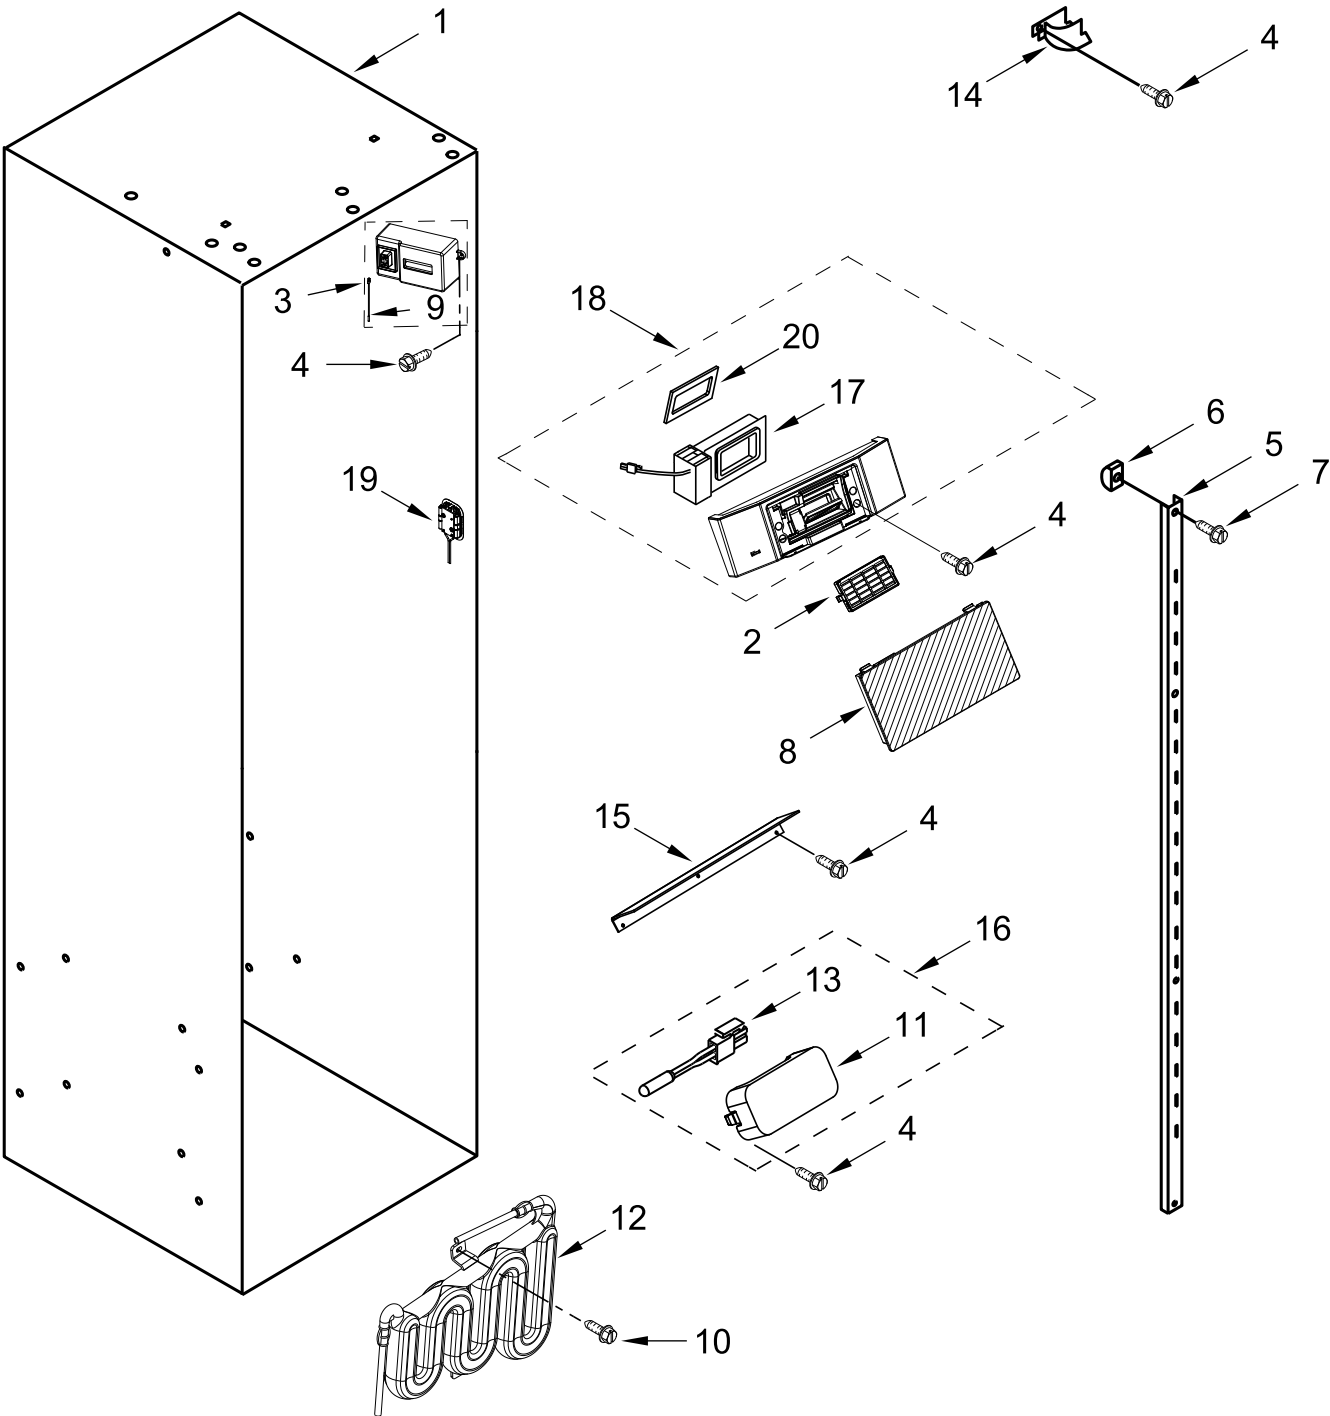

REFRIGERATOR LINER PARTS

REFRIGERATOR LINER PARTS

<u>Illus.</u> <u>No.</u>	<u>Part No.</u>	<u>Description</u>	<u>Illus.</u> <u>No.</u>	<u>Part No.</u>	<u>Description</u>	<u>Illus.</u> <u>No.</u>	<u>Part No.</u>	<u>Description</u>
1		Liner (Not Serviced)	8	W11480888	Cover, Air Diffuser	16	W11550866	Assembly, Thermistor
2	W10315189	Filter, Air	9	2302937	Thermistor	17	2220377	Baffle, Air
3	W11447198	Assembly, Air Diffuser Cover	10	W10141518	Screw	18	W11449562	Assembly, Air Diffuser
4	487539	Screw (Stainless)	11	W10609678	Cover, Thermistor	19	W11229041	Assembly, LED Module
5	W11481390	Ladder, Shelf	12	W11463083	Reservoir, Water	20	W11480891	Gasket, Air Baffle
6	520965	Support, Ladder	13	2188820	Thermistor			
7	W10808291	Screw	14	W11443086	Guard, Air Return			
			15	W10782834	Diverter, Crisper Cover