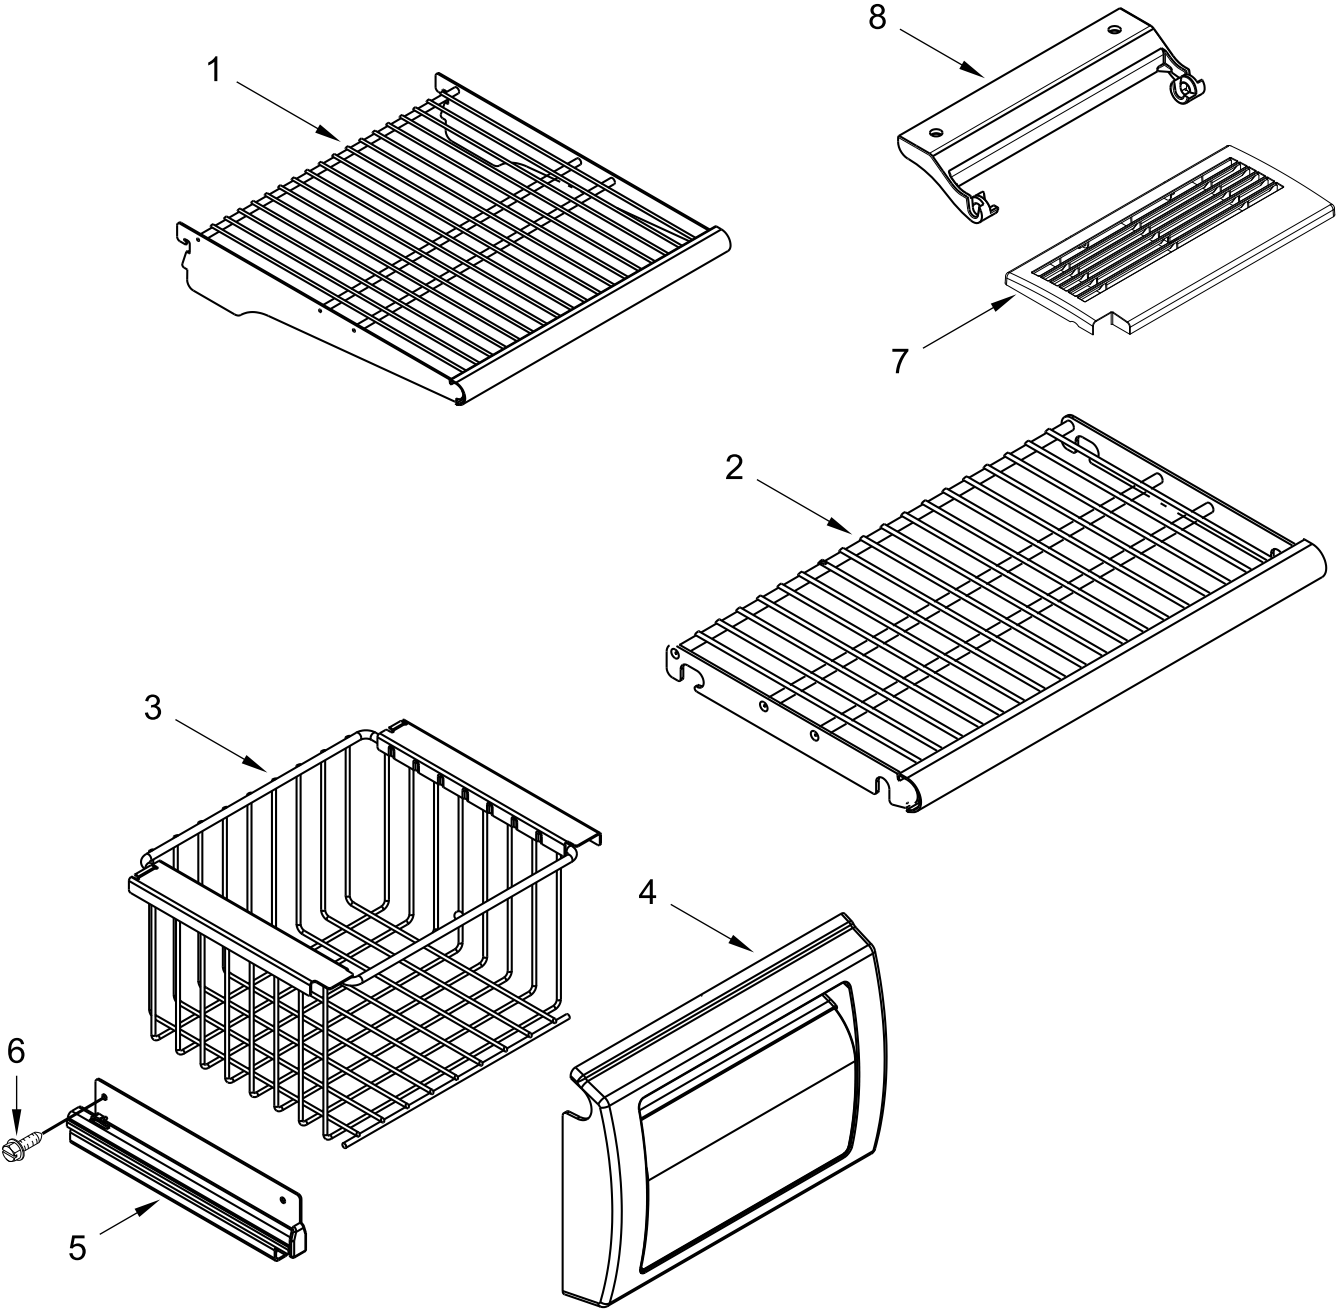

FREEZER SHELF PARTS

FREEZER SHELF PARTS

<u>Illus.</u> <u>No.</u>	<u>Part No.</u>	<u>Description</u>	<u>Illus.</u> <u>No.</u>	<u>Part No.</u>	<u>Description</u>	<u>Illus.</u> <u>No.</u>	<u>Part No.</u>	<u>Description</u>
1	W11602368	Shelf, Wire	5		Slide, Basket	7	W11567118	Cover, Icemaker
2	W11603232	Shelf, Fixed		2259318	Left Hand	8	W10749631	Bracket, Icemaker Cover
3	W11602365	Basket, Freezer		2259317	Right Hand			
4	W11410139	Front, Freezer Basket	6	8533928	Screw