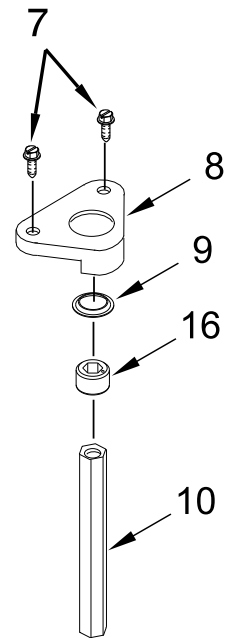

ICEMAKER AND ICE CONTAINER PARTS

ICEMAKER AND ICE CONTAINER PARTS

<u>Illus. No.</u>	<u>Part No.</u>	<u>Description</u>	<u>Illus. No.</u>	<u>Part No.</u>	<u>Description</u>	<u>Illus. No.</u>	<u>Part No.</u>	<u>Description</u>
1	2222965	Bin, Ice	8	W11443152	Clip, Shaft	14	W10254073	Washer
2	W11567096	Bin, Lower Crusher	9	2198628	Seal	15	W11574171	Assembly, Ice Container
3	W10749207	Button, Bin	10	2318030	Shaft, Drive	16	2315559	Sleeve, Bearing
4	W10134783	Latch, Bin	11	W11608470	Enclosure, Dispenser Motor	17	W11592419	Switch, Auger Motor
5	2198608	Spring, Latch	12	W11185741	Motor, Dispenser	18	487539	Screw (Stainless)
6	2198671	Screw (Stainless)	13	W11608469	Cover, Dispenser Motor	19	W11458114	Assembly, Complete Icemaker
7	8281163	Screw (Stainless)