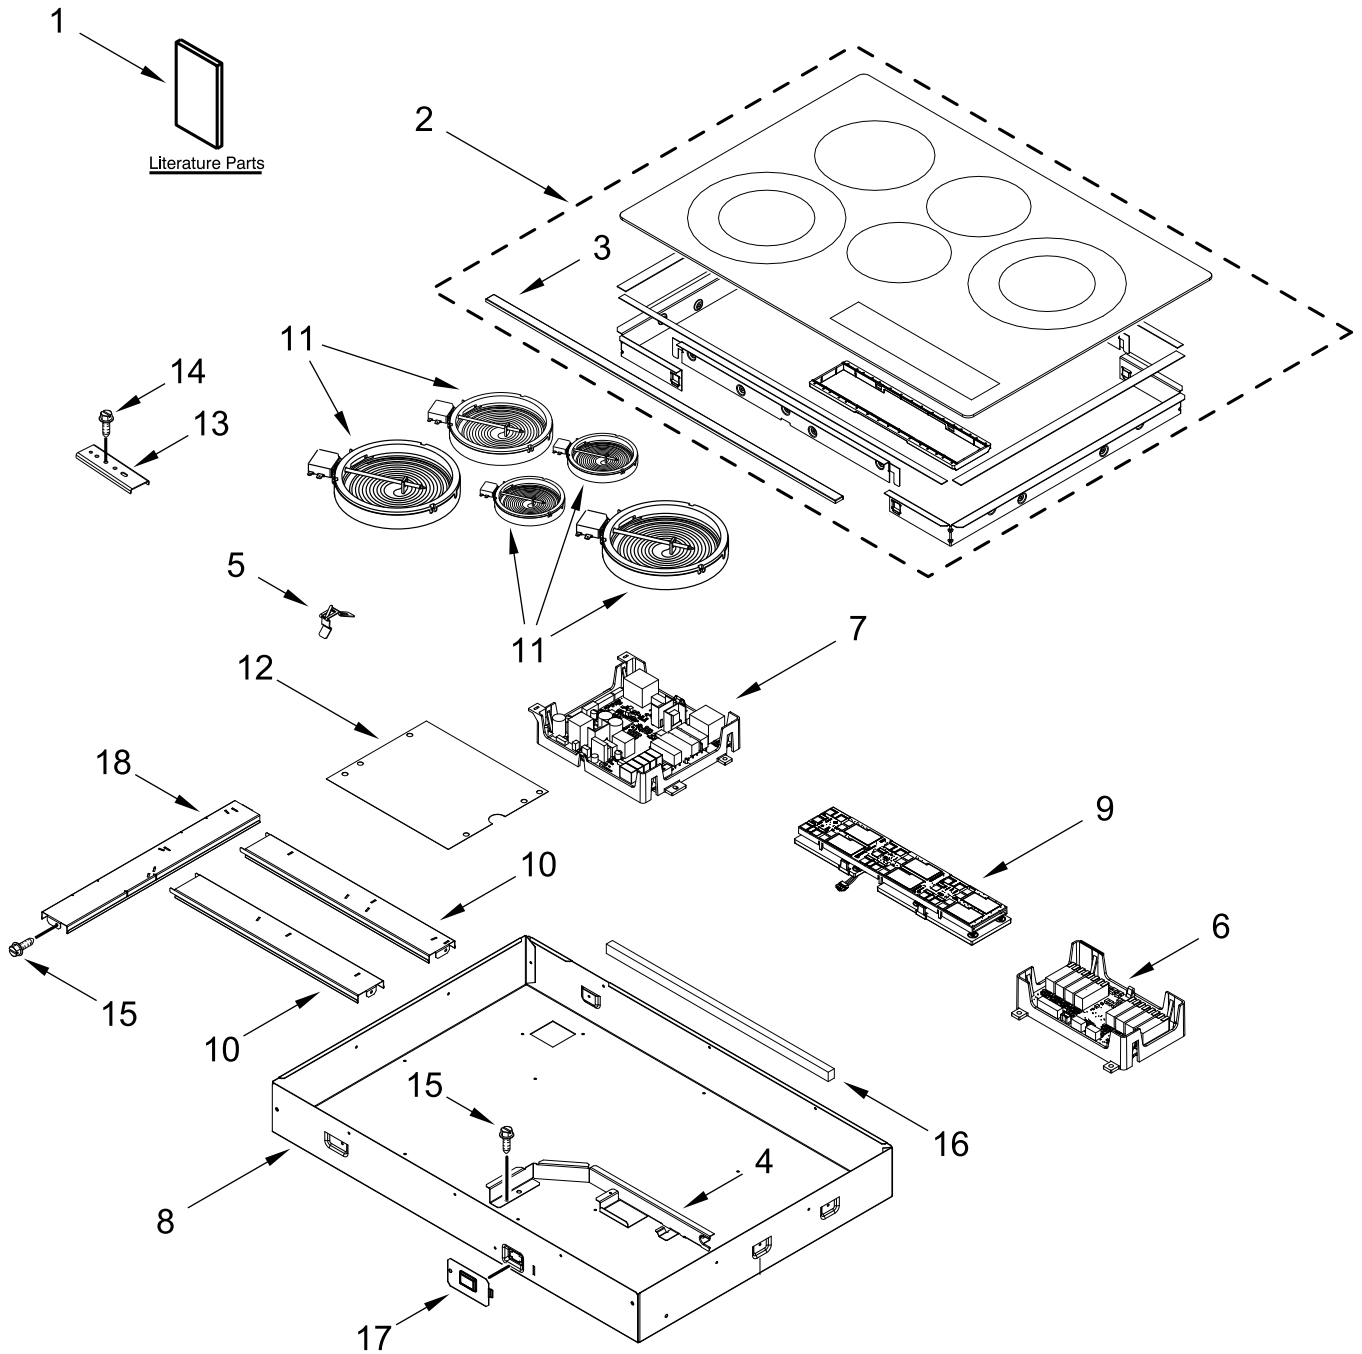

KitchenAid®

30" ELECTRIC BUILT-IN COOKTOP

MODELS:

KCES950KBL01 (Black)

KCES950KSS01 (Stainless)

COOKTOP PARTS

COOKTOP PARTS

<u>Illus. No.</u>	<u>Part No.</u>	<u>Description</u>	<u>Illus. No.</u>	<u>Part No.</u>	<u>Description</u>	<u>Illus. No.</u>	<u>Part No.</u>	<u>Description</u>
1		Literature Parts	8		Box, Burner (Not Serviced)	15	7101P426-60	Screw
	W11439185	Installation Instructions				16	W11177346	Top, Foam (Heat Shield)
	W11245478	Instructions, Undercounter Installation	9	W11420427	UI Assembly	17		Cover, Win Port (Not Serviced)
	W11439186	Owners Manual	10	W11110715	Rail, Horizontal	18	W11110713	Rail, Vertical
	W11238367	Diagram, Wiring	11	W11117008	Element (3200W) (Left Front)			FOLLOWING PARTS NOT ILLUSTRATED
				8273993	Element (1800W) (Left Rear)		W11110555	Harness, Main
2		Cooktop Glass Assembly		8273994	Element (1200W) (Center Front)		3192439	Seal, Limiter
	W11406992	Black		W10342780	Element (1300W) (Center Rear)		8286642	Tape, Foam
	W11432617	Stainless		W10275048	Element (3000/1400W) (Right Rear)		W11160362	Insulation, Cooktop
3		Trim, Stainless (Not Serviced)						
4	W11102056	Shield, Heat	12	W11242976	Pad, Insulation			
5	W10225448	Spring, Element	13	4455917	Bracket, Cooktop Mounting			
6	W11115981	Appliance Manager, Expansion	14	3400093	Screw			
7	W11296738	Appliance Manager, Copernicus						

OPTIONAL PARTS (NOT INCLUDED)

<u>Illus.</u> <u>No.</u>	<u>Part No.</u>	<u>Description</u>
		ACCESSORIES
	W10355016	Cleaner, Stainless Steel
	WA906B	Scraper, Cooktop
	W10355051	Cleaner, Cooktop
	31463	Protectant, Cooktop