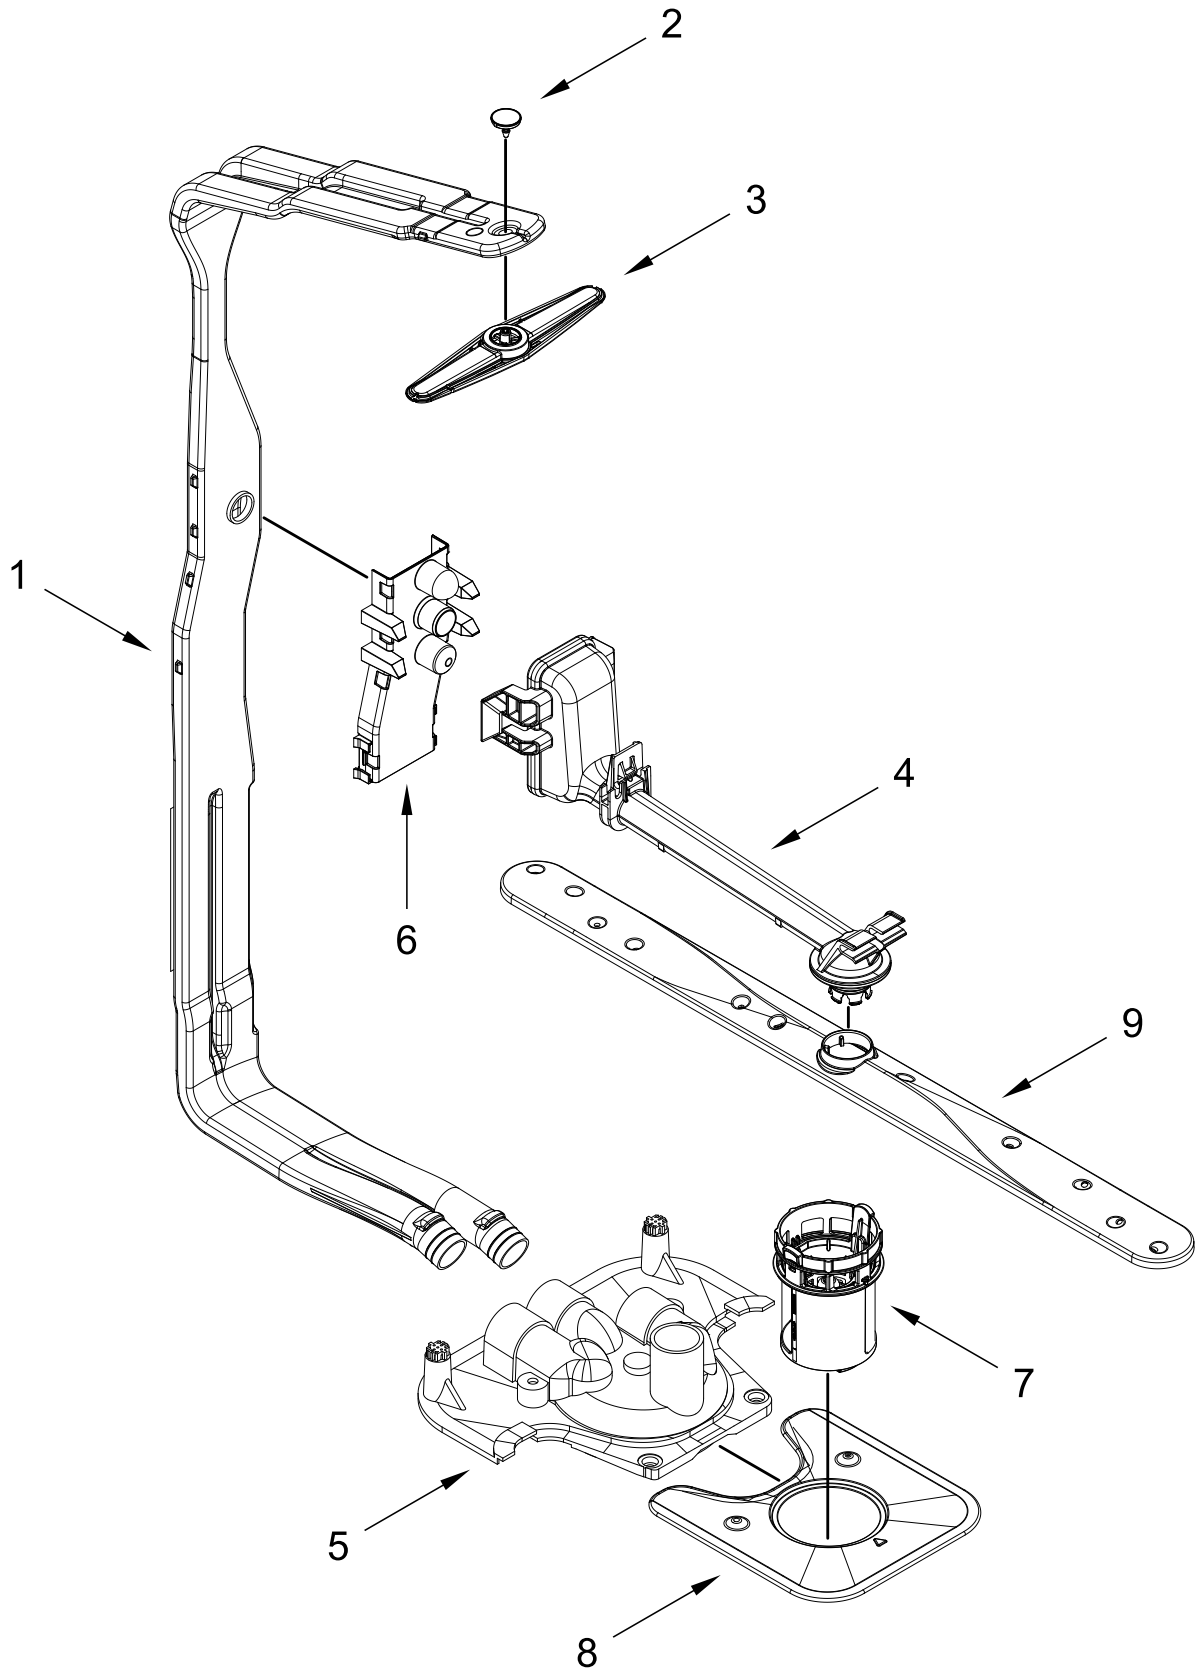

UPPER WASH AND RINSE PARTS

UPPER WASH AND RINSE PARTS

<u>Illus.</u> <u>No.</u>	<u>Part No.</u>	<u>Description</u>	<u>Illus.</u> <u>No.</u>	<u>Part No.</u>	<u>Description</u>	<u>Illus.</u> <u>No.</u>	<u>Part No.</u>	<u>Description</u>
1	W11507999	Feed Tube Assembly	5	W11128231	Cover, Diverter	8	W10891539	Screen
2	W11039888	Retainer	6	W10892836	Retainer, Docking (2nd Level)	9	W11043437	Sprayarm, Upper
3	W11039869	Sprayarm, Third Level	7	W10891533	Filter			
4	W11043452	Manifold