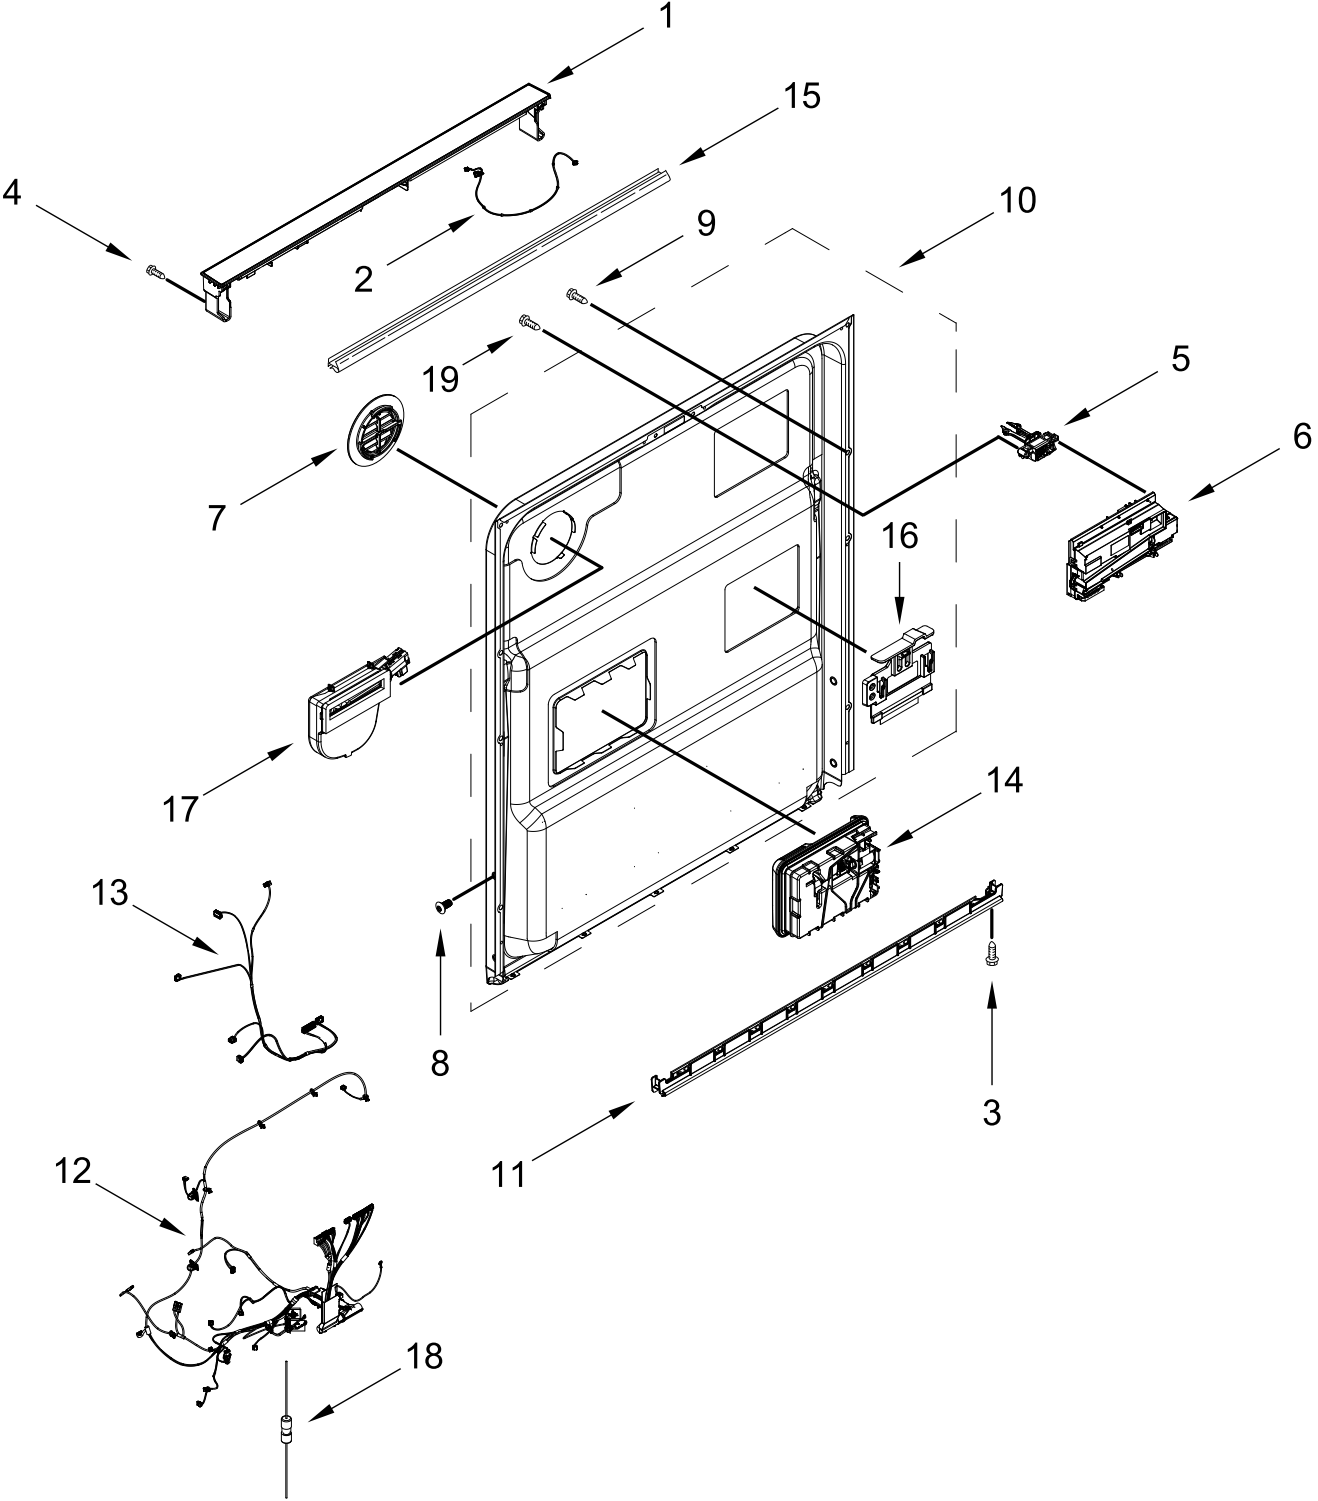

KitchenAid®

Dishwasher

MODELS:

KDFE104KBL3 (Black)
KDFE104KWH3 (White)
KDFE104KPS3 (Stainless)

DOOR AND PANEL PARTS

DOOR AND PANEL PARTS

<u>Illus. No.</u>	<u>Part No.</u>	<u>Description</u>	<u>Illus. No.</u>	<u>Part No.</u>	<u>Description</u>	<u>Illus. No.</u>	<u>Part No.</u>	<u>Description</u>
1		Literature Parts	5		Access Panel	10		Toe Panel
	W11323304	Owners Manual		W11108979	Black		W11467733	Black
	W11650508	Energy Guide		W11110746	White		W11467726	White
	W11366143	Tech Sheet	6		Panel, Front (Includes 4, 11, 14 & 16)	11	W10692757	Barrel Nut, Front Panel
2		Arm, Hinge		W11594467	Black	12	W11438978	Screw, Black
	W11662392	Left Hand		W11594468	White		W11438977	Screw, White
	W11662370	Right Hand		W11554522	Stainless	13	W10919861	Insulation, Front Panel
3	W11377160	Cross Brace, Door	7	3400000	Screw	14	W11242133	Cover, Console
4		Handle, Pocket	8	W11364953	Screw			
	W11242122	Black	9	W11038694	Insulation, Single Layer			
	W11242123	White						

CONTROL PANEL AND INNER DOOR PARTS

CONTROL PANEL AND INNER DOOR PARTS

<u>Illus. No.</u>	<u>Part No.</u>	<u>Description</u>	<u>Illus. No.</u>	<u>Part No.</u>	<u>Description</u>	<u>Illus. No.</u>	<u>Part No.</u>	<u>Description</u>
1		Cap, Console	7	W11025634	Bezel, Vent	14	W11092649	Dispenser Assembly
	W11591421	Black	8	3400071	Screw	15	W11050927	Seal, Console/Door
	W11591422	White	9	W10348409	Screw	16	W11088985	Hanger, Control
2	W11387866	Jumper, UI	10	W11098822	Inner Door Assembly	17	W11527847	Vent Assembly
3	W11258418	Screw	11	W11563231	Seal, Door Bottom	18	W11397505	Fuse, In-line
4	W10711884	Screw (Long)	12	W11649438	Wiring Harness, Main (Includes Thermostat & Fuse)	19	W10348408	Screw
5	W11091934	Latch Assembly (Includes Switch)	13	W11630926	Wiring Harness, Inner Door			
6	W11648209	Control, Electronic						