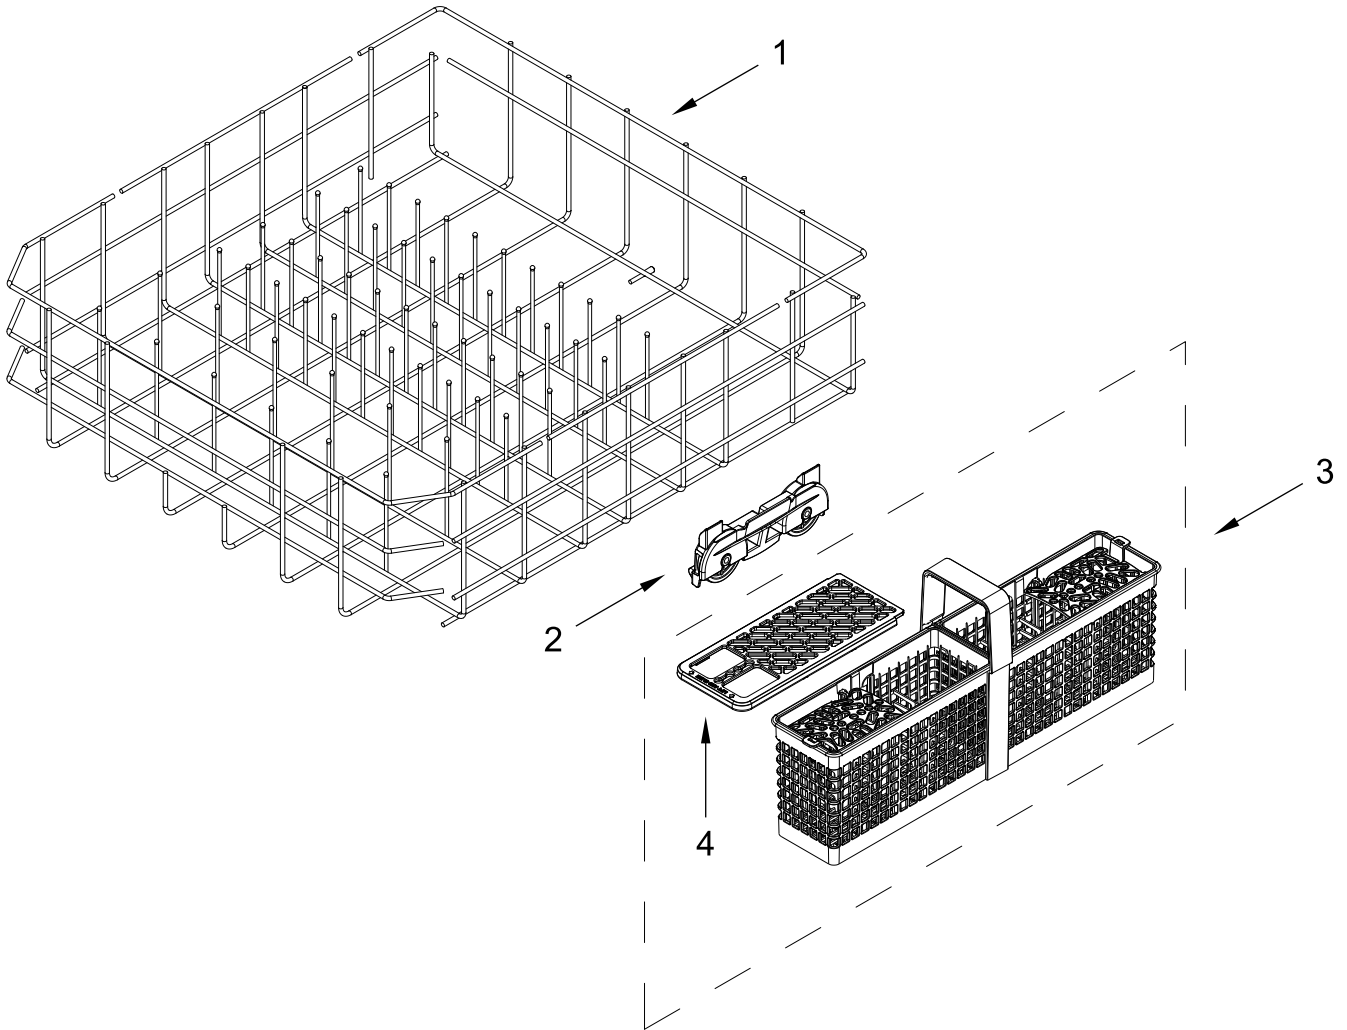

LOWER RACK PARTS

LOWER RACK PARTS

<u>Illus.</u> <u>No.</u>	<u>Part No.</u>	<u>Description</u>	<u>Illus.</u> <u>No.</u>	<u>Part No.</u>	<u>Description</u>
1	W10525641	Dishrack, Lower	3	W11291798	Silverware Basket Assembly
2	W11133747	Wheel & Transport Assembly	4	W11267718	Lid, Silverware Basket