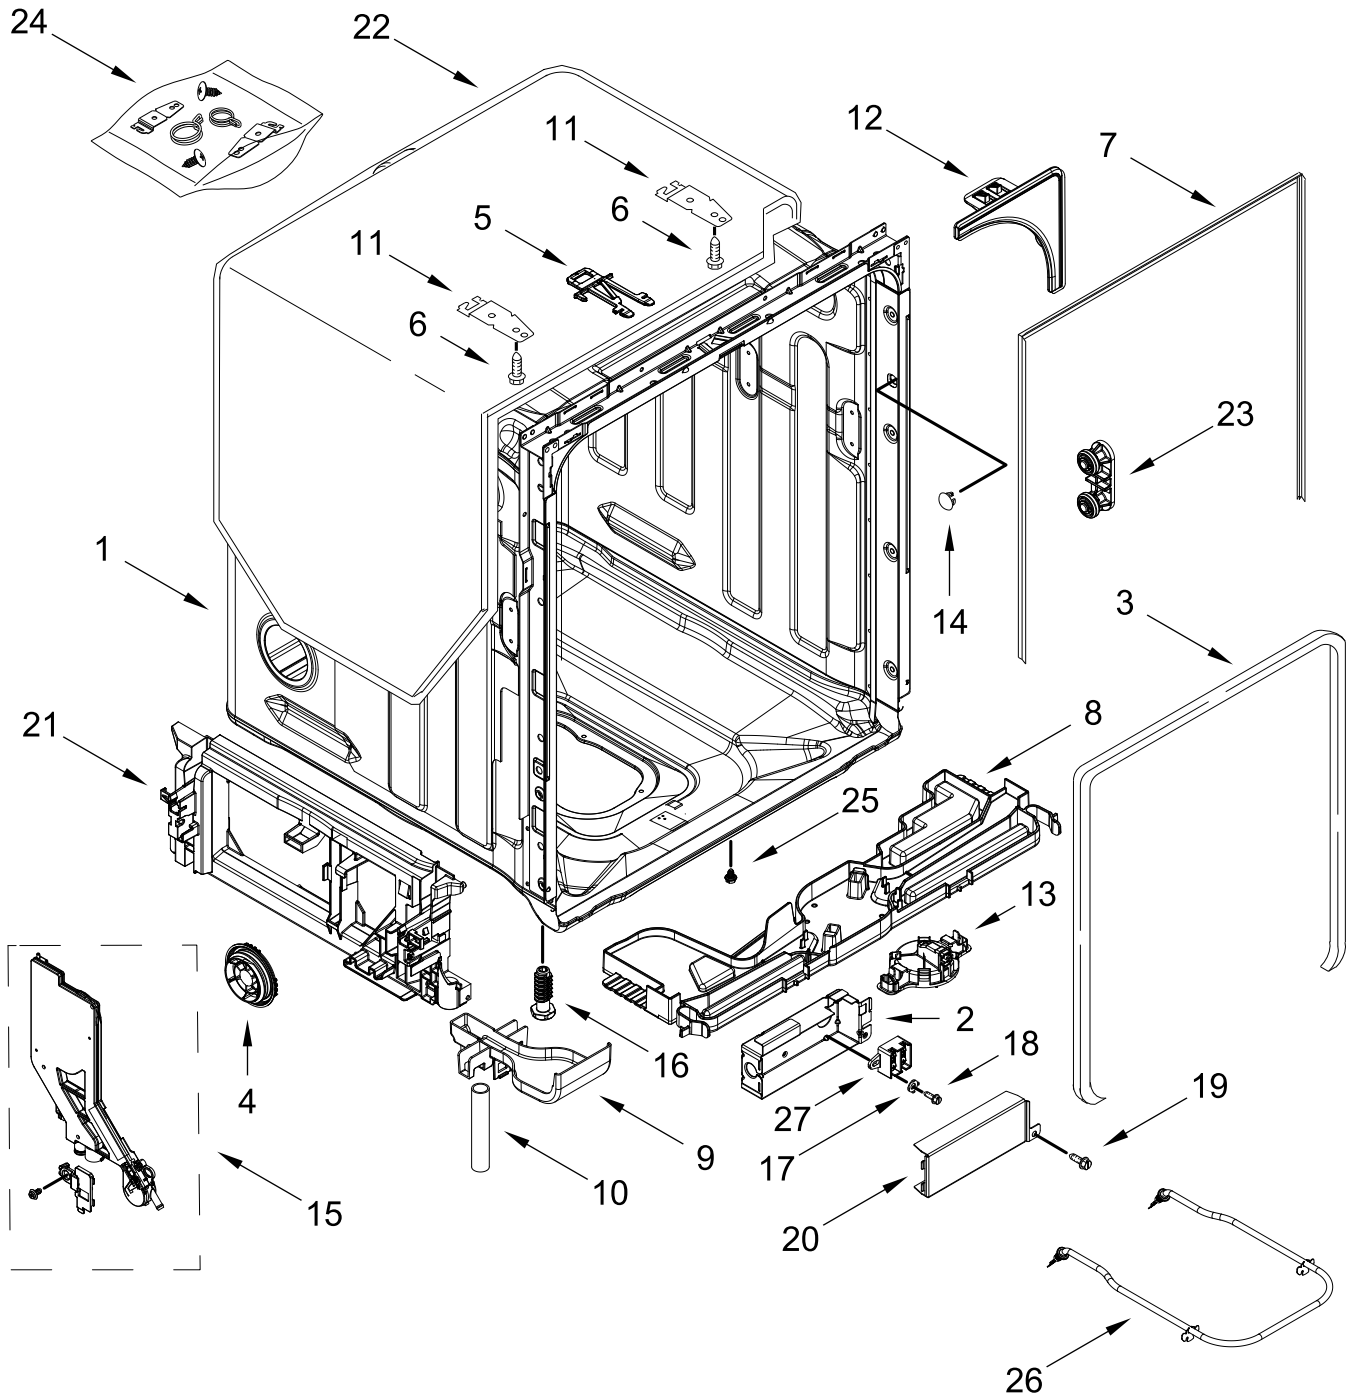

TUB AND FRAME PARTS

TUB AND FRAME PARTS

<u>Illus. No.</u>	<u>Part No.</u>	<u>Description</u>	<u>Illus. No.</u>	<u>Part No.</u>	<u>Description</u>	<u>Illus. No.</u>	<u>Part No.</u>	<u>Description</u>
1	W10920228	Tub Assembly (Includes Gasket)	13	W11255994	Float Switch	23	W11086088	Tub Mount, Upper Rack
2	W11226744	Base, Terminal Box	14	W11184083	Plug, Tub	24	W11362501	Miscellaneous Parts Bag (Contains 2 Screws, 2 Clamps, & 2 Brackets)
3	W11035860	Gasket, Tub	15	W11429970	Water Inlet Assembly			
4	W11429974	Nut, Water Inlet	16	W11455395	Leg, Leveling	25	3400892	Screw
5	W11090487	Strike, Latch	17	3378128	Washer, Pronged Cup	26	W11536143	Heater Element Assembly
6	W11296374	Screw	18	3400014	Screw, Grounding	27	W11132441	Terminal Block
7	W11165091	Seal, Cabinet	19	W10277003	Screw			
8	W11025993	Drip Tray	20	W11226746	Cover, Terminal Box			
9	W11025986	Funnel, Overfill Protection	21		Side Support, Tub			
10	W11025988	Funnel Extension		W10920122	Left Hand			
11	8269145	Bracket, Undercounter		W10920120	Right Hand			
12	W11165093	Cover, Tub Corner	22	W11158115	Shield, Tub Sound