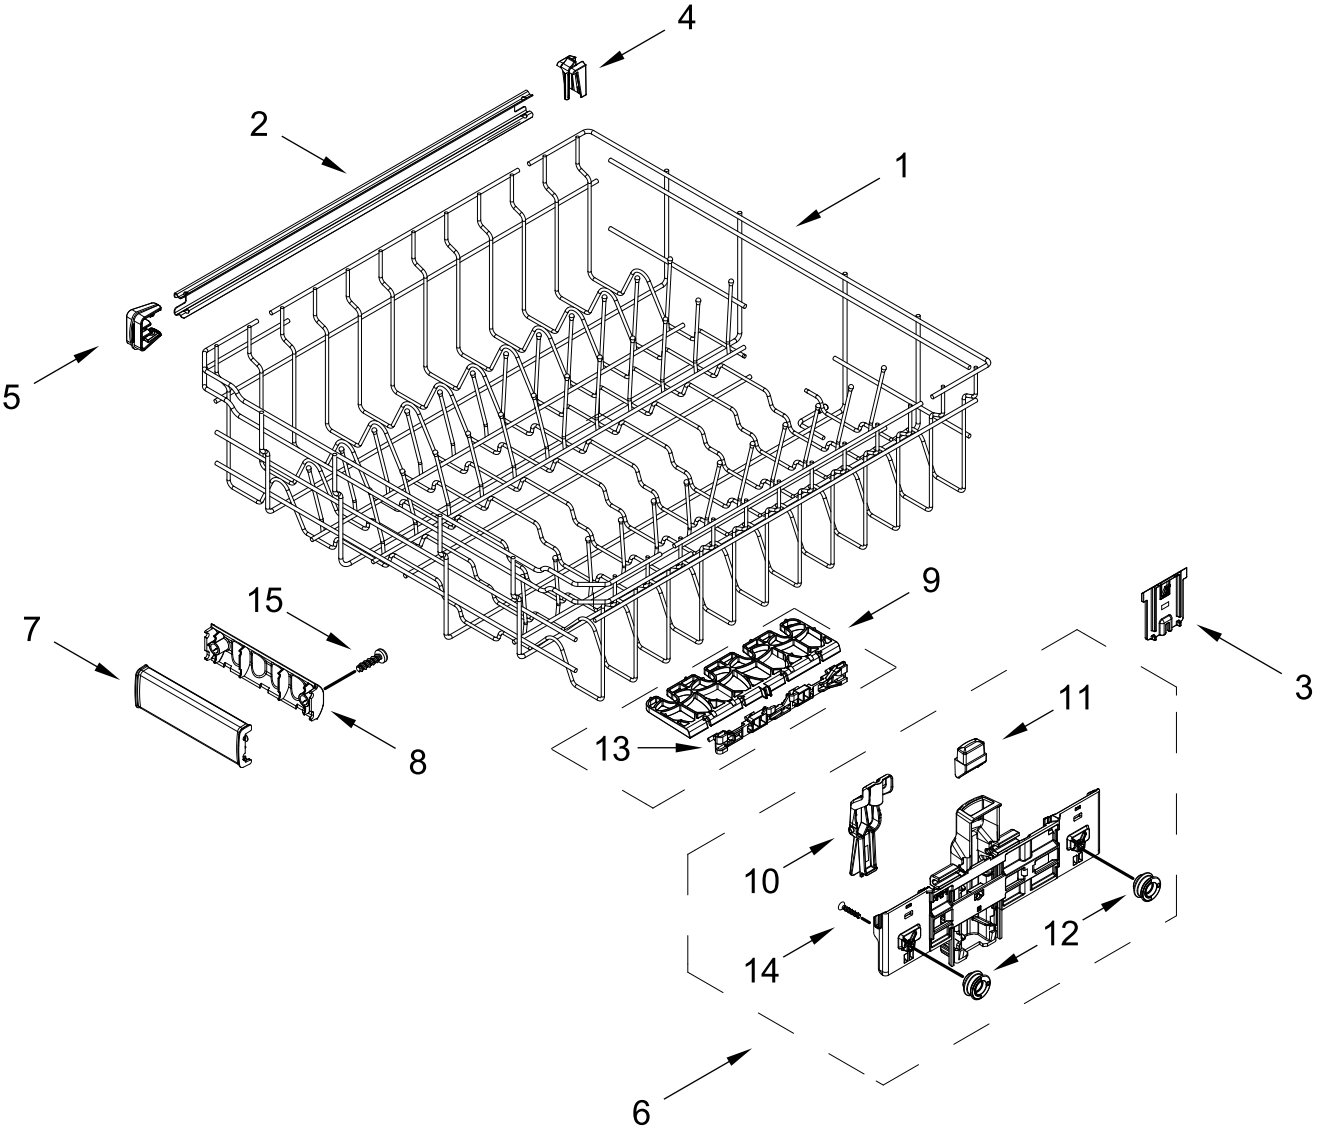

TUB AND FRAME PARTS

TUB AND FRAME PARTS

<u>Illus. No.</u>	<u>Part No.</u>	<u>Description</u>	<u>Illus. No.</u>	<u>Part No.</u>	<u>Description</u>	<u>Illus. No.</u>	<u>Part No.</u>	<u>Description</u>
1	W10920228	Tub Assembly (Includes Gasket)	13	W11255994	Float Switch	23	W11086088	Tub Mount, Upper Rack
2	W11226744	Base, Terminal Box	14	W11184083	Plug, Tub	24	W11362501	Miscellaneous Parts Bag (Contains 2 Screws, 2 Clamps, & 2 Brackets)
3	W11035860	Gasket, Tub	15	W11429970	Water Inlet Assembly			
4	W11429974	Nut, Water Inlet	16	W11455395	Leg, Leveling	25	3400892	Screw
5	W11090487	Strike, Latch	17	3378128	Washer, Pronged Cup	26	W11536143	Heater Element Assembly
6	W11296374	Screw	18	3400014	Screw, Grounding	27	W11132441	Terminal Block
7	W11165091	Seal, Cabinet	19	W10277003	Screw			
8	W11025993	Drip Tray	20	W11226746	Cover, Terminal Box			
9	W11025986	Funnel, Overfill Protection	21		Side Support, Tub			
10	W11025988	Funnel Extension		W10920122	Left Hand			
11	8269145	Bracket, Undercounter		W10920120	Right Hand			
12	W11165093	Cover, Tub Corner	22	W11158115	Shield, Tub Sound			

UPPER RACK AND TRACK PARTS

UPPER RACK AND TRACK PARTS

<u>Illus.</u> <u>No.</u>	<u>Part No.</u>	<u>Description</u>	<u>Illus.</u> <u>No.</u>	<u>Part No.</u>	<u>Description</u>	<u>Illus.</u> <u>No.</u>	<u>Part No.</u>	<u>Description</u>
1	W10847875	Dishrack, Upper	6		Rack Adjuster	10	W11180178	Leveler, Adjuster Arm
2	W11441109	Track, Dishrack		W11268090	Left Hand	11	W11267699	Button, Adjuster Arm
3	W11180605	Clip, Adjuster Arm		W11268086	Right Hand	12	W11048221	Wheel
4	W11084872	Track Stop, Rear	7	W11268682	Handle, Dishrack Front	13	W11129797	Clip, Cupshelf
5	W11084874	Track Stop, Front	8	W11268681	Handle, Dishrack Rear	14	W11376395	Screw
			9	W11129799	Cupshelf Assembly	15	9741232	Screw