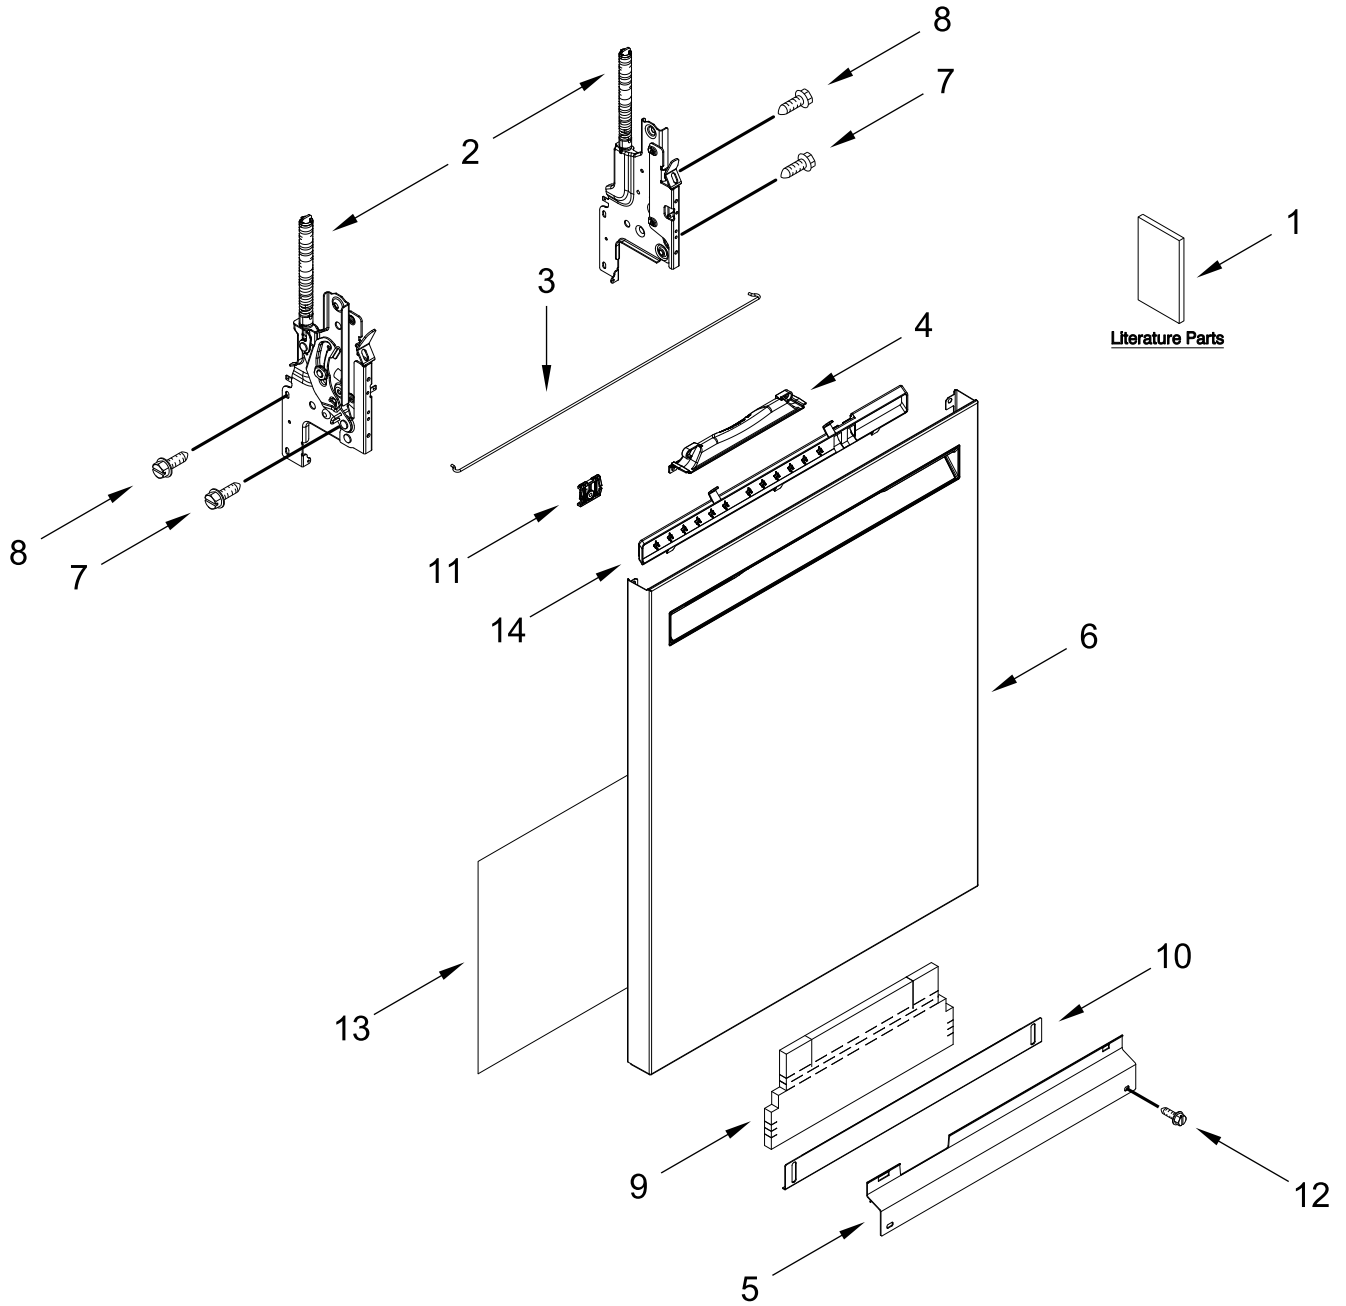

KitchenAid®

Dishwasher

MODELS:

KDFE104KBL3 (Black)
KDFE104KWH3 (White)
KDFE104KPS3 (Stainless)

DOOR AND PANEL PARTS

DOOR AND PANEL PARTS

<u>Illus. No.</u>	<u>Part No.</u>	<u>Description</u>	<u>Illus. No.</u>	<u>Part No.</u>	<u>Description</u>	<u>Illus. No.</u>	<u>Part No.</u>	<u>Description</u>
1		Literature Parts	5		Access Panel	10		Toe Panel
	W11323304	Owners Manual		W11108979	Black		W11467733	Black
	W11650508	Energy Guide		W11110746	White		W11467726	White
	W11366143	Tech Sheet	6		Panel, Front (Includes 4, 11, 14 & 16)	11	W10692757	Barrel Nut, Front Panel
2		Arm, Hinge		W11594467	Black	12	W11438978	Screw, Black
	W11662392	Left Hand		W11594468	White		W11438977	Screw, White
	W11662370	Right Hand		W11554522	Stainless	13	W10919861	Insulation, Front Panel
3	W11377160	Cross Brace, Door	7	3400000	Screw	14	W11242133	Cover, Console
4		Handle, Pocket	8	W11364953	Screw			
	W11242122	Black	9	W11038694	Insulation, Single Layer			
	W11242123	White						

CONTROL PANEL AND INNER DOOR PARTS

CONTROL PANEL AND INNER DOOR PARTS

<u>Illus. No.</u>	<u>Part No.</u>	<u>Description</u>	<u>Illus. No.</u>	<u>Part No.</u>	<u>Description</u>	<u>Illus. No.</u>	<u>Part No.</u>	<u>Description</u>
1		Cap, Console	7	W11025634	Bezel, Vent	14	W11092649	Dispenser Assembly
	W11591421	Black	8	3400071	Screw	15	W11050927	Seal, Console/Door
	W11591422	White	9	W10348409	Screw	16	W11088985	Hanger, Control
2	W11387866	Jumper, UI	10	W11098822	Inner Door Assembly	17	W11527847	Vent Assembly
3	W11258418	Screw	11	W11563231	Seal, Door Bottom	18	W11397505	Fuse, In-line
4	W10711884	Screw (Long)	12	W11649438	Wiring Harness, Main (Includes Thermostat & Fuse)	19	W10348408	Screw
5	W11091934	Latch Assembly (Includes Switch)	13	W11630926	Wiring Harness, Inner Door			
6	W11648209	Control, Electronic						