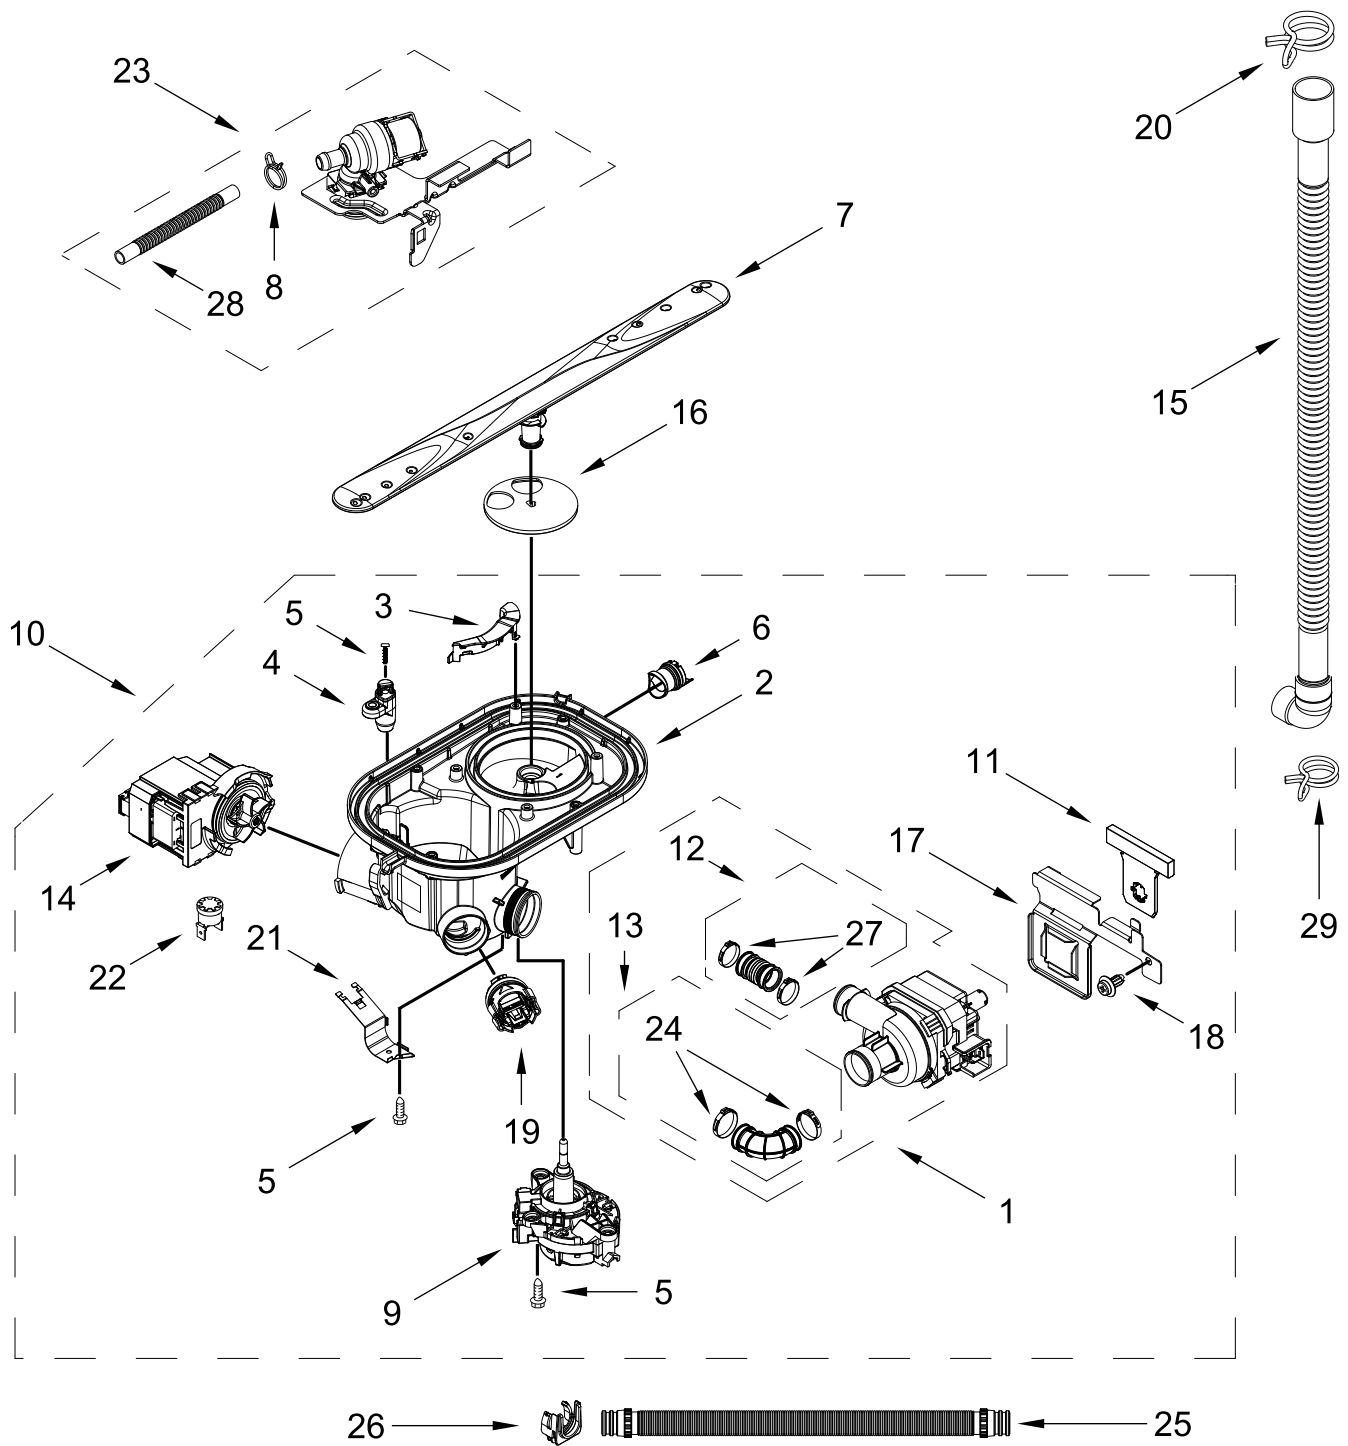

PUMP, WASHARM AND MOTOR PARTS

PUMP, WASHARM AND MOTOR PARTS

<u>Illus. No.</u>	<u>Part No.</u>	<u>Description</u>	<u>Illus. No.</u>	<u>Part No.</u>	<u>Description</u>	<u>Illus. No.</u>	<u>Part No.</u>	<u>Description</u>
1	W11035712	Pump Assembly	10	W11299377	Motor & Sump Assembly	20	370445	Clamp, Hose
2	W11034554	Sump with Seal (Includes 3, 4, 5, 6 & 9)	11	W11450247	Isolator, Rear Motor	21	W11163419	Bracket, Thermostat
3	W10891543	Diffuser, Inlet	12	W11250985	Hose, Pressure	22	W11193089	Thermostat (Included with Main Wiring Harness)
4	W11050773	Drain Vent Assembly	13	W10900389	Hose, Suction	23	W11025970	Fill Valve Assembly
5	9741232	Screw	14	W11035709	Motor, Drain	24	W11122851	Clamp, Hose
6	W10891547	Check Valve, Drain	15	W11131184	Hose, Drain	25	W11036159	Hose
7	W11048456	Wash Arm Assembly	16	W11175571	Disc, Diverter	26	W11036143	Clip, Hose
8	371505	Clamp, Hose	17	W11497568	Bracket, Rear Motor	27	W10466656	Clamp, Hose
9		Diverter Valve Motor (Not Serviced)	18	W11418271	Fastener	28	W11036287	Hose, Inlet
			19	W11126174	Indicator, Optical Wash	29	W11236576	Clamp, Hose