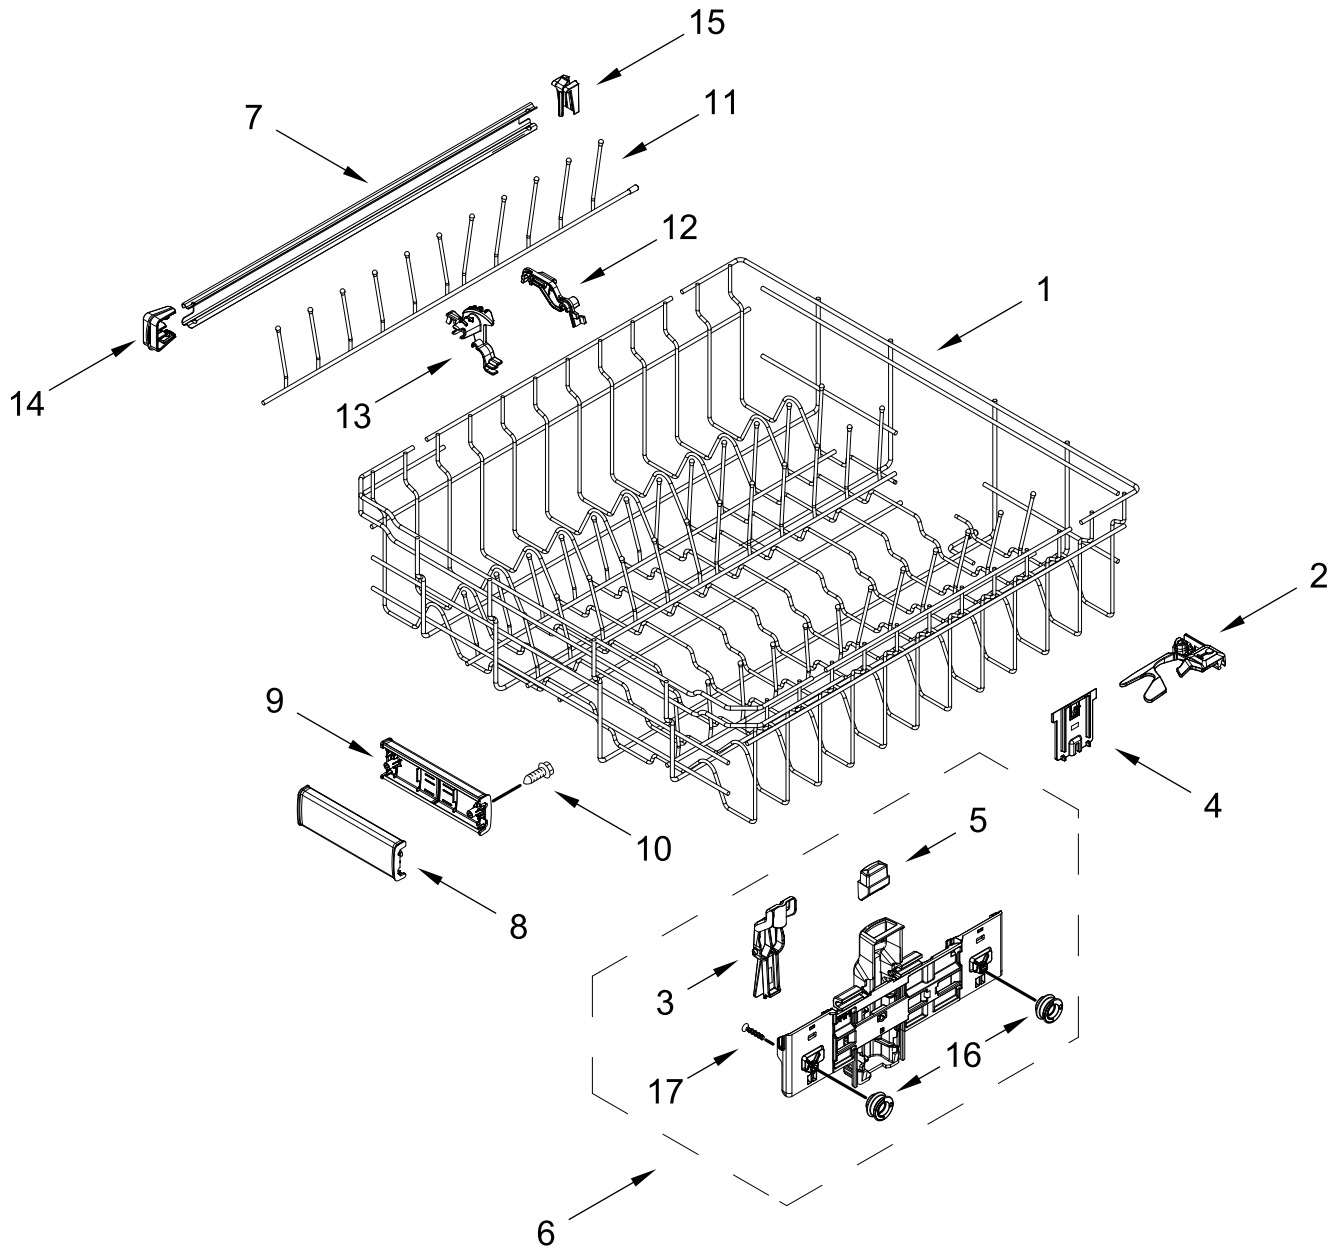

TUB AND FRAME PARTS

TUB AND FRAME PARTS

<u>Illus.</u> <u>No.</u>	<u>Part No.</u>	<u>Description</u>	<u>Illus.</u> <u>No.</u>	<u>Part No.</u>	<u>Description</u>	<u>Illus.</u> <u>No.</u>	<u>Part No.</u>	<u>Description</u>
1	W11120458	Tub Assembly (includes gasket)	13	W11036170	Float Switch	24	W11362501	Miscellaneous Parts Bag (Contains 2 Screws, 2 Clamps, & 2 Brackets)
2	W11226744	Base, Terminal Box	14	W11184083	Plug, Tub			
3	W11035860	Gasket, Tub	15	W11429970	Water Inlet Assembly	25		Tub Mount, Third Level Rack
4	W11429974	Nut, Water Inlet	16	W11455395	Leg, Leveling			
5	W11090487	Strike, Latch	17	3378128	Washer, Pronged Cup		W11101573	Left Hand
6	W11296374	Screw	18	3400014	Screw, Grounding		W11256439	Right Hand
7	W11165091	Seal, Cabinet	19	W10277003	Screw	26	W11536143	Heater Element Assembly
8	W11025993	Drip Tray	20	W11226746	Cover, Terminal Box	27	W11086088	Tub Mount, Upper Rack
9	W11025986	Funnel, Overfill Protection	21		Side Support, Tub	28	3400892	Screw
10	W11025988	Funnel Extension		W10920122	Left Hand	29	W10920244	Nut, Tub
11	8269145	Bracket, Undercounter		W10920120	Right Hand			
12	W11165093	Cover, Tub Corner	22	W11221921	Shield, Tub Sound			
			23	W11132441	Terminal Block			

UPPER RACK AND TRACK PARTS

UPPER RACK AND TRACK PARTS

<u>Illus.</u> <u>No.</u>	<u>Part No.</u>	<u>Description</u>	<u>Illus.</u> <u>No.</u>	<u>Part No.</u>	<u>Description</u>	<u>Illus.</u> <u>No.</u>	<u>Part No.</u>	<u>Description</u>
1	W10847876	Dishrack, Upper	7	W11441109	Track, Dishrack	15	W11084872	Track Stop, Rear
2	W11310287	Clip, Stemware	8	W11268682	Handle, Dishrack Front	16	W11048221	Wheel
3	W11180178	Leveler, Adjuster Arm	9	W11268681	Handle, Dishrack Rear	17	W11376395	Screw
4	W11180605	Clip, Adjuster Arm	10	9741232	Screw			
5	W11267699	Button, Adjuster Arm	11	W11186528	Tine Row, Fold Down			
6		Adjustment Assembly	12	W11179753	Clip, Pivot			
	W11268090	Left Hand	13	W11179755	Positioner			
	W11268086	Right Hand	14	W11084874	Track Stop, Front			