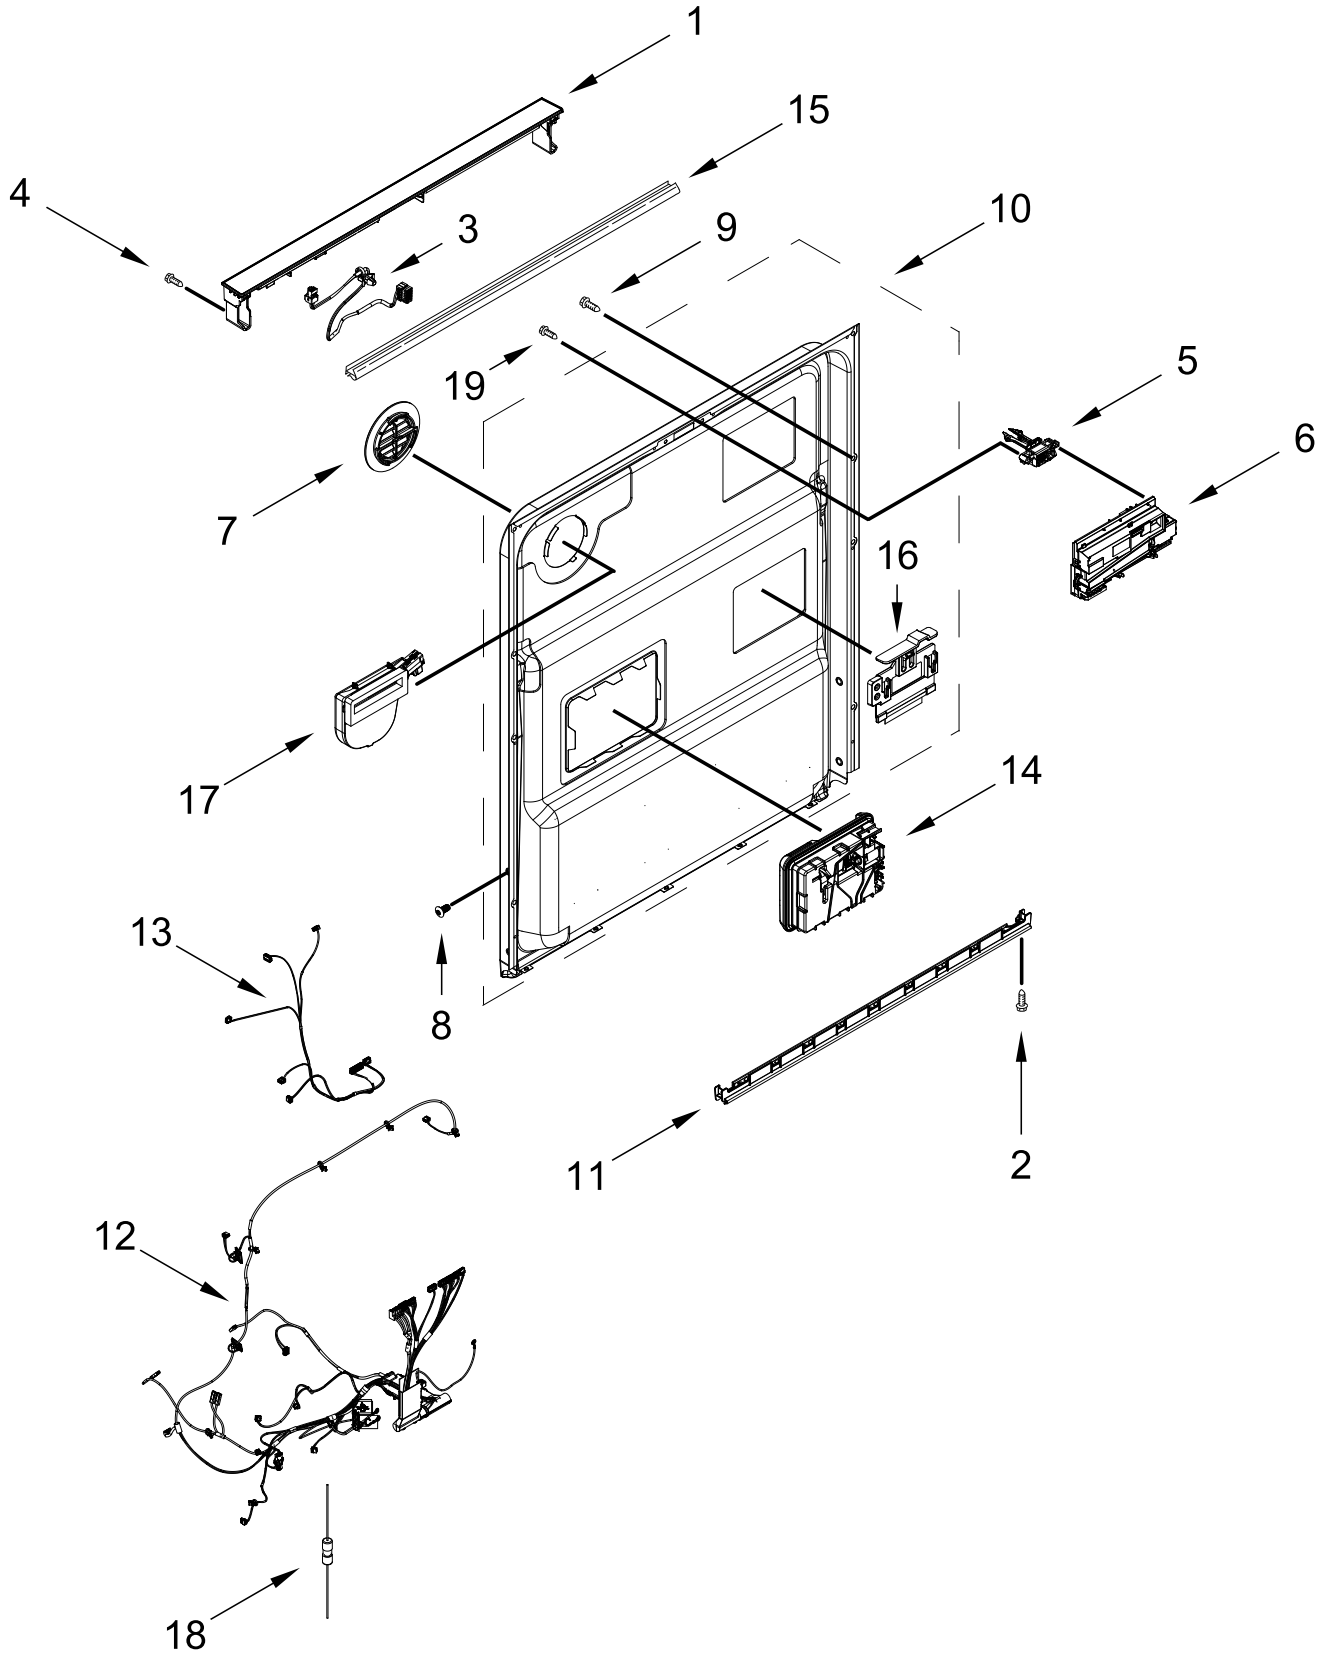

KitchenAid®

Dishwasher

MODELS:

KDFM404KPS3 (Stainless)

KDFM404KBS3 (Black Stainless)

DOOR AND PANEL PARTS

DOOR AND PANEL PARTS

<u>Illus. No.</u>	<u>Part No.</u>	<u>Description</u>	<u>Illus. No.</u>	<u>Part No.</u>	<u>Description</u>	<u>Illus. No.</u>	<u>Part No.</u>	<u>Description</u>
1		Literature Parts	5		Access Panel	9	W11038694	Insulation, Single Layer
	W11323304	Owners Manual		W11108979	Black	10	W10919859	Insulation, Front Panel
	W11650511	Energy Guide	6		Front Panel	11	W10692757	Barrel Nut, Front Panel
	W11366142	Tech Sheet			(Includes 4, 7, 11, 16 & UI Assembly)	12	W11438978	Screw, Black
2		Arm, Hinge		W11554522	Stainless	13		Toe Panel
	W11662392	Left Hand		W11554523	Black Stainless		W11467733	Black
	W11662370	Right Hand	7		Handle	14	W11364953	Screw
3	W11377160	Cross Brace, Door		W11242122	Black	15	3400000	Screw
4	W11242133	Cover, Console	8	W10919858	Insulation, Multi-Layer			

CONTROL PANEL AND INNER DOOR PARTS

CONTROL PANEL AND INNER DOOR PARTS

<u>Illus.</u> <u>No.</u>	<u>Part No.</u>	<u>Description</u>	<u>Illus.</u> <u>No.</u>	<u>Part No.</u>	<u>Description</u>	<u>Illus.</u> <u>No.</u>	<u>Part No.</u>	<u>Description</u>
1		Console Cap	9	W10348409	Screw	16	W11088985	Hanger, Control
	W11591421	Black	10	W11098822	Inner Door Assembly	17	W11527847	Vent Assembly
2	W11258418	Screw	11	W11563231	Seal, Door Bottom	18	W11397505	Fuse, In-line
3	W11387866	Jumper, UI	12	W11649439	Wiring Harness, Main (Includes Thermostat & Fuse)	19	W10348408	Screw
4	W10711884	Screw						
5	W11091934	Latch Assembly (Includes Switch)	13	W11630926	Wiring Harness, Inner Door			
6	W11648203	Control, Electronic	14	W11092649	Dispenser Assembly			
7	W11025634	Bezel, Vent	15	W11050927	Seal, Console/Door			
8	3400071	Screw						