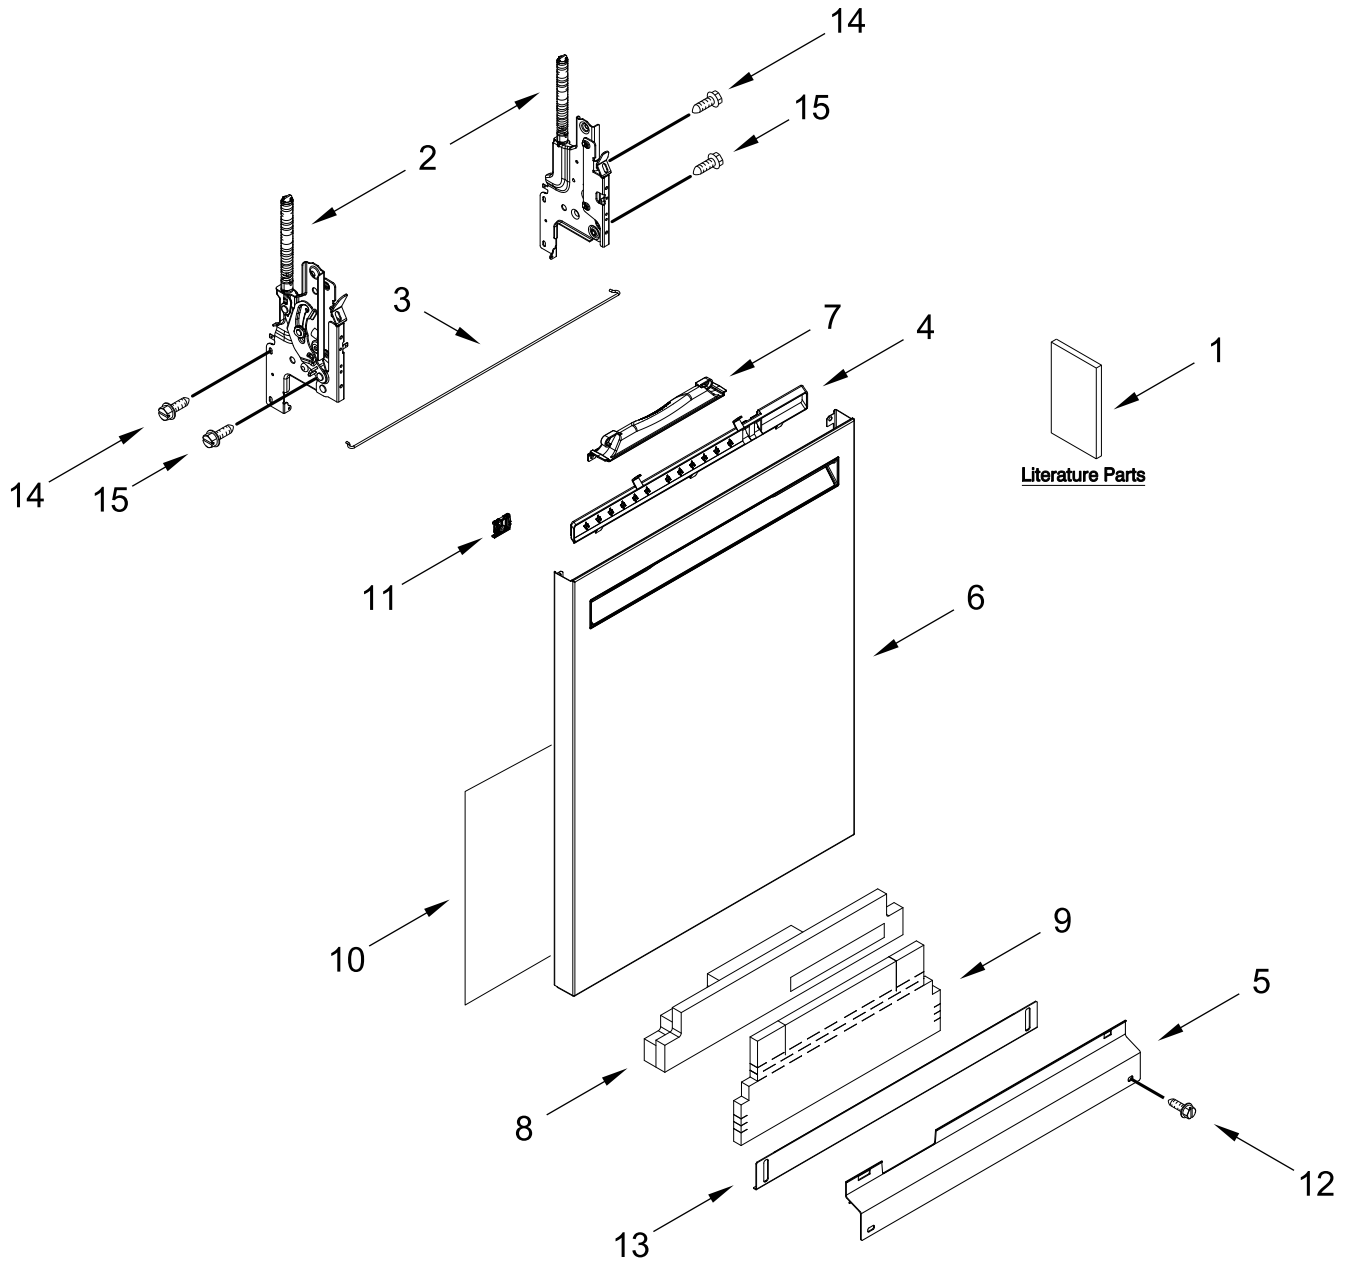

KitchenAid®

Dishwasher

MODELS:

KDFM404KPS3 (Stainless)

KDFM404KBS3 (Black Stainless)

DOOR AND PANEL PARTS

DOOR AND PANEL PARTS

<u>Illus. No.</u>	<u>Part No.</u>	<u>Description</u>	<u>Illus. No.</u>	<u>Part No.</u>	<u>Description</u>	<u>Illus. No.</u>	<u>Part No.</u>	<u>Description</u>
1		Literature Parts	5		Access Panel	9	W11038694	Insulation, Single Layer
	W11323304	Owners Manual		W11108979	Black	10	W10919859	Insulation, Front Panel
	W11650511	Energy Guide	6		Front Panel	11	W10692757	Barrel Nut, Front Panel
	W11366142	Tech Sheet			(Includes 4, 7, 11, 16 & UI Assembly)	12	W11438978	Screw, Black
2		Arm, Hinge		W11554522	Stainless	13		Toe Panel
	W11662392	Left Hand		W11554523	Black Stainless		W11467733	Black
	W11662370	Right Hand	7		Handle	14	W11364953	Screw
3	W11377160	Cross Brace, Door		W11242122	Black	15	3400000	Screw
4	W11242133	Cover, Console	8	W10919858	Insulation, Multi-Layer			

CONTROL PANEL AND INNER DOOR PARTS

CONTROL PANEL AND INNER DOOR PARTS

<u>Illus.</u> <u>No.</u>	<u>Part No.</u>	<u>Description</u>	<u>Illus.</u> <u>No.</u>	<u>Part No.</u>	<u>Description</u>	<u>Illus.</u> <u>No.</u>	<u>Part No.</u>	<u>Description</u>
1		Console Cap	9	W10348409	Screw	16	W11088985	Hanger, Control
	W11591421	Black	10	W11098822	Inner Door Assembly	17	W11527847	Vent Assembly
2	W11258418	Screw	11	W11563231	Seal, Door Bottom	18	W11397505	Fuse, In-line
3	W11387866	Jumper, UI	12	W11649439	Wiring Harness, Main (Includes Thermostat & Fuse)	19	W10348408	Screw
4	W10711884	Screw						
5	W11091934	Latch Assembly (Includes Switch)	13	W11630926	Wiring Harness, Inner Door			
6	W11648203	Control, Electronic	14	W11092649	Dispenser Assembly			
7	W11025634	Bezel, Vent	15	W11050927	Seal, Console/Door			
8	3400071	Screw						