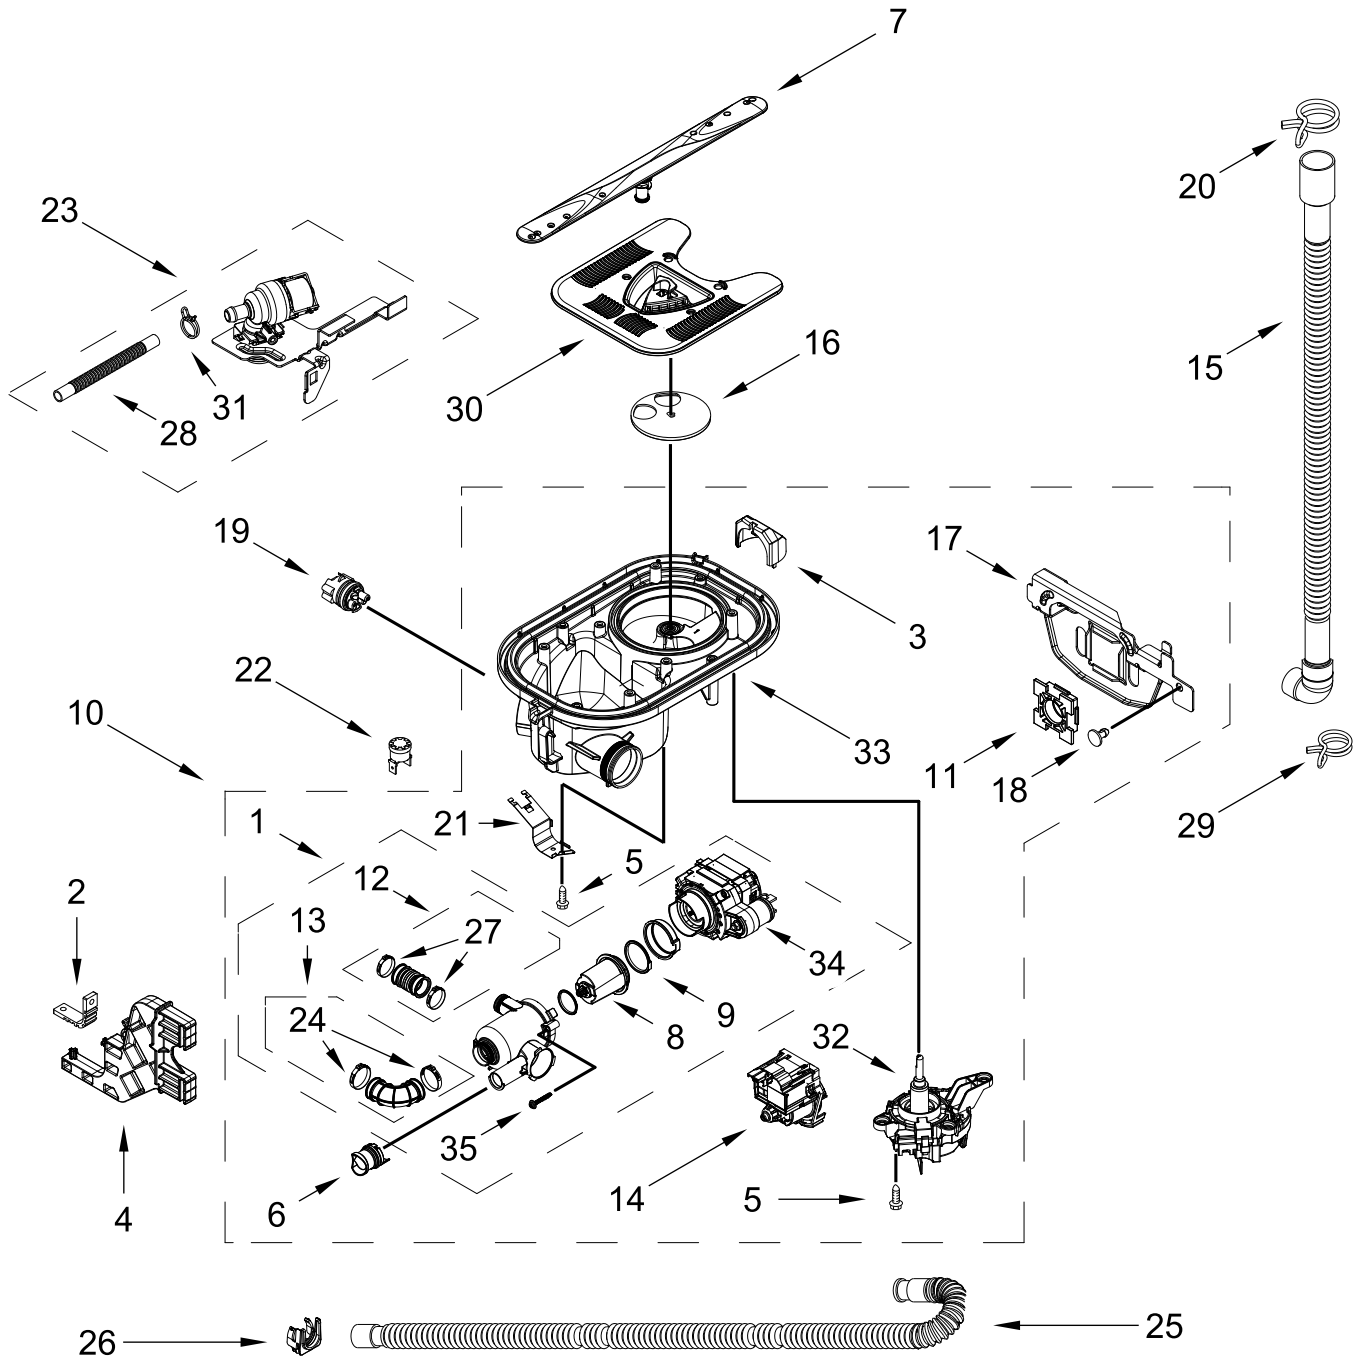

PUMP, WASHARM AND MOTOR PARTS

PUMP, WASHARM AND MOTOR PARTS

<u>Illus. No.</u>	<u>Part No.</u>	<u>Description</u>	<u>Illus. No.</u>	<u>Part No.</u>	<u>Description</u>	<u>Illus. No.</u>	<u>Part No.</u>	<u>Description</u>
1	W11122133	Pump Assembly	13	W10900387	Hose, Suction	24	W11122851	Clamp, Hose
2	W11294352	Isolator, Front Motor	14	W11035709	Motor, Drain	25	W11036161	Hose
3	W10891545	Diffuser, Inlet	15	W11131184	Hose, Drain	26	W11036143	Clip, Hose
4	W11294350	Hanger, Front Motor	16	W10903468	Disc, Diverter	27	W10466656	Clamp, Hose
5	9741232	Screw	17	W11025963	Bracket, Rear Motor	28	W11036287	Hose, Inlet
6	W10891547	Check Valve, Drain	18	W11418271	Fastener	29	W11236576	Clamp, Hose
7	W11048456	Wash Arm Assembly	19	W11126174	Indicator, Optical Wash	30	W11039864	Grate
8	W11108699	Filter Assembly	20	370445	Clamp, Hose	31	371505	Clamp, Hose
9	W10380239	Ring, Volute	21	W11163419	Bracket, Thermostat	32		Diverter Valve Motor (Not Serviced)
10	W11345228	Motor & Sump Assembly	22	W11193089	Thermostat (Included with Main Wiring Harness)	33	W11034556	Sump (includes Seal and Diverter)
11	W11036663	Isolator, Rear Motor	23	W11025970	Fill Valve Assembly	34	W10753070	Capacitor
12	W11250985	Hose, Pressure				35	W10467002	Screw