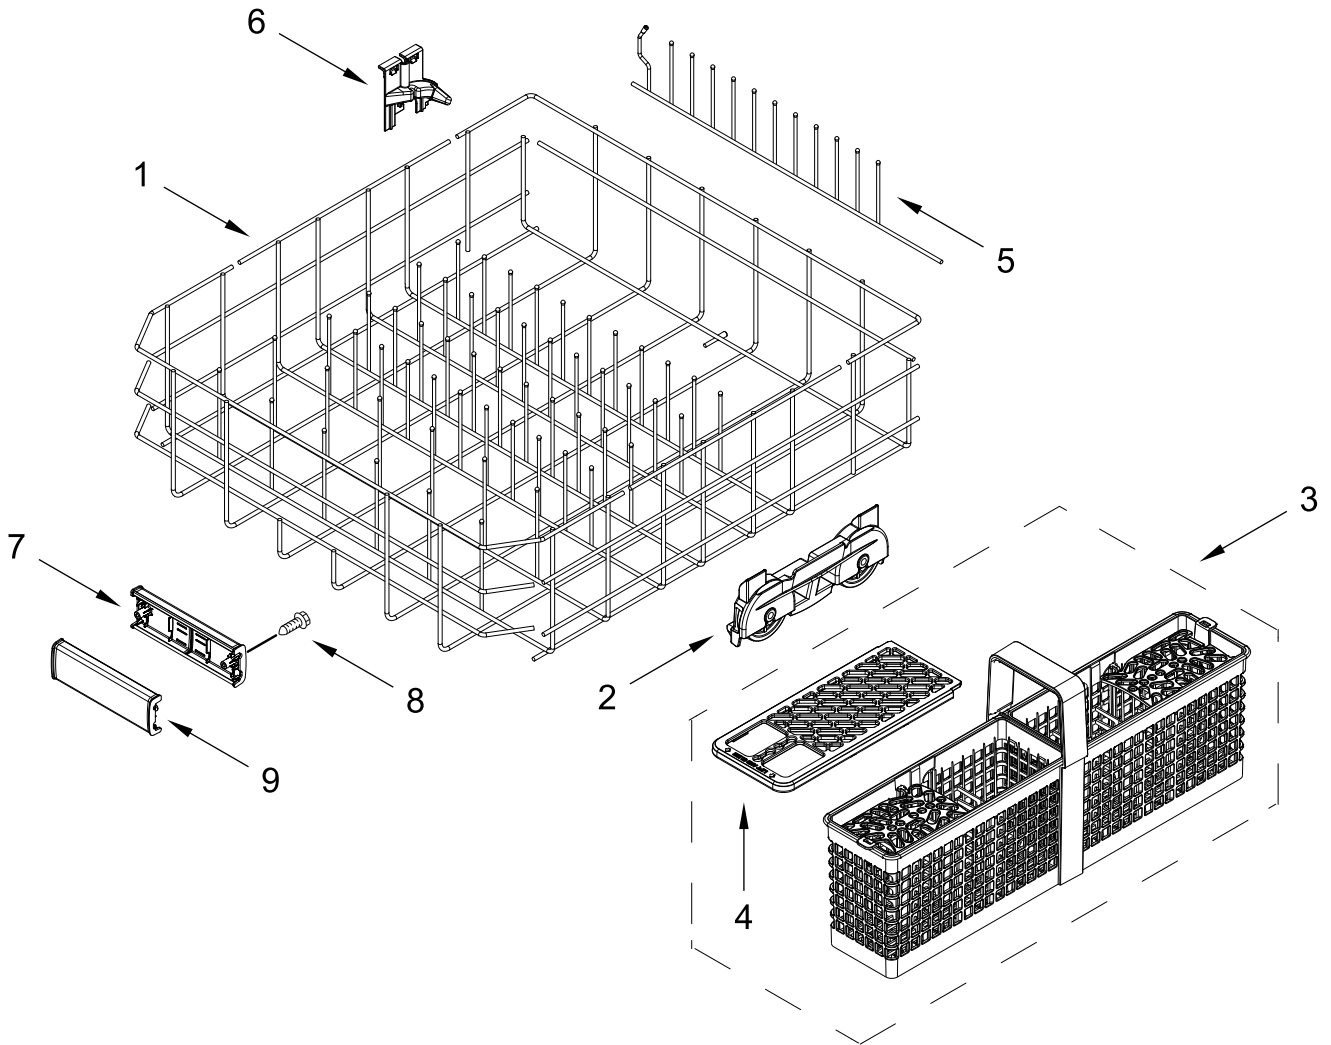

UPPER WASH AND RINSE PARTS

UPPER WASH AND RINSE PARTS

<u>Illus.</u> <u>No.</u>	<u>Part No.</u>	<u>Description</u>	<u>Illus.</u> <u>No.</u>	<u>Part No.</u>	<u>Description</u>	<u>Illus.</u> <u>No.</u>	<u>Part No.</u>	<u>Description</u>
1	W10872558	Feed Tube Assembly	4	W11174340	Upper Sprayarm Assembly	6	W10892836	Retainer, Docking (2nd Level)
2	W11039888	Retainer	5	W10903465	Cover, Diverter	7	W10892835	Retainer, Docking (3rd Level)
3	W11039869	Sprayarm, Third Level						

UPPER RACK AND TRACK PARTS

UPPER RACK AND TRACK PARTS

<u>Illus.</u> <u>No.</u>	<u>Part No.</u>	<u>Description</u>	<u>Illus.</u> <u>No.</u>	<u>Part No.</u>	<u>Description</u>	<u>Illus.</u> <u>No.</u>	<u>Part No.</u>	<u>Description</u>
1	W10847876	Dishrack, Upper	7	W11441109	Track, Dishrack	15	W11084872	Track Stop, Rear
2	W11310287	Clip, Stemware	8	W11268682	Handle, Dishrack Front	16	W11048221	Wheel
3	W11180178	Leveler, Adjuster Arm	9	W11268681	Handle, Dishrack Rear	17	W11376395	Screw
4	W11180605	Clip, Adjuster Arm	10	9741232	Screw			
5	W11267699	Button, Adjuster Arm	11	W11186528	Tine Row, Fold Down			
6		Adjustment Assembly	12	W11179753	Clip, Pivot			
	W11268090	Left Hand	13	W11179755	Positioner			
	W11268086	Right Hand	14	W11084874	Track Stop, Front			

LOWER RACK PARTS

LOWER RACK PARTS

<u>Illus.</u> <u>No.</u>	<u>Part No.</u>	<u>Description</u>	<u>Illus.</u> <u>No.</u>	<u>Part No.</u>	<u>Description</u>	<u>Illus.</u> <u>No.</u>	<u>Part No.</u>	<u>Description</u>
1	W10525646	Dishrack, Lower	5	W10056272	Tine Row, Fold Down	8	9741232	Screw
2	W11133747	Wheel & Transport Assembly	6	W11268658	Retainer, Flex Row	9	W11392620	Handle, Dishrack Front
3	W11291798	Silverware Basket Assembly	7	W11268681	Handle, Dishrack Rear			
4	W11267718	Lid, Silverware Basket						