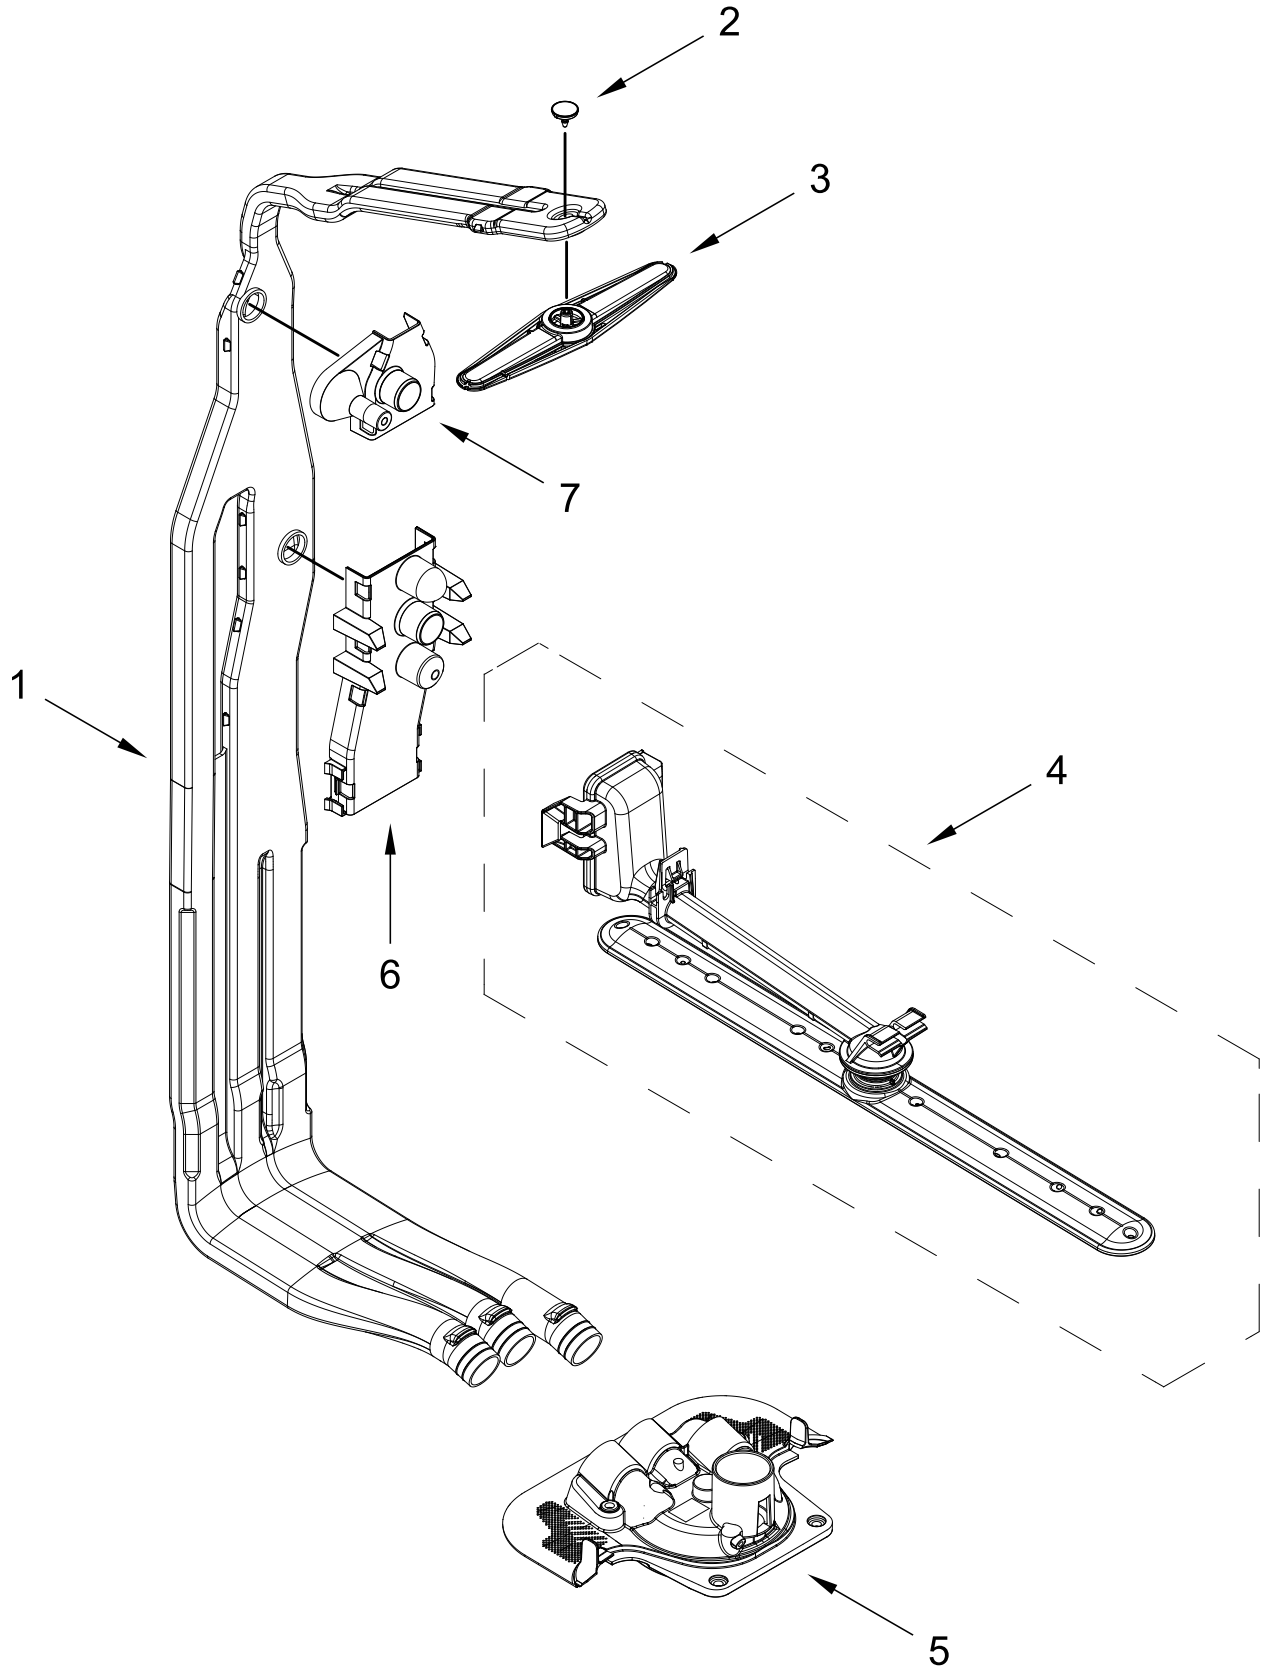

UPPER WASH AND RINSE PARTS

UPPER WASH AND RINSE PARTS

<u>Illus.</u> <u>No.</u>	<u>Part No.</u>	<u>Description</u>	<u>Illus.</u> <u>No.</u>	<u>Part No.</u>	<u>Description</u>	<u>Illus.</u> <u>No.</u>	<u>Part No.</u>	<u>Description</u>
1	W10872558	Feed Tube Assembly	4	W11174340	Upper Sprayarm Assembly	6	W10892836	Retainer, Docking (2nd Level)
2	W11039888	Retainer	5	W10903465	Cover, Diverter	7	W10892835	Retainer, Docking (3rd Level)
3	W11039869	Sprayarm, Third Level