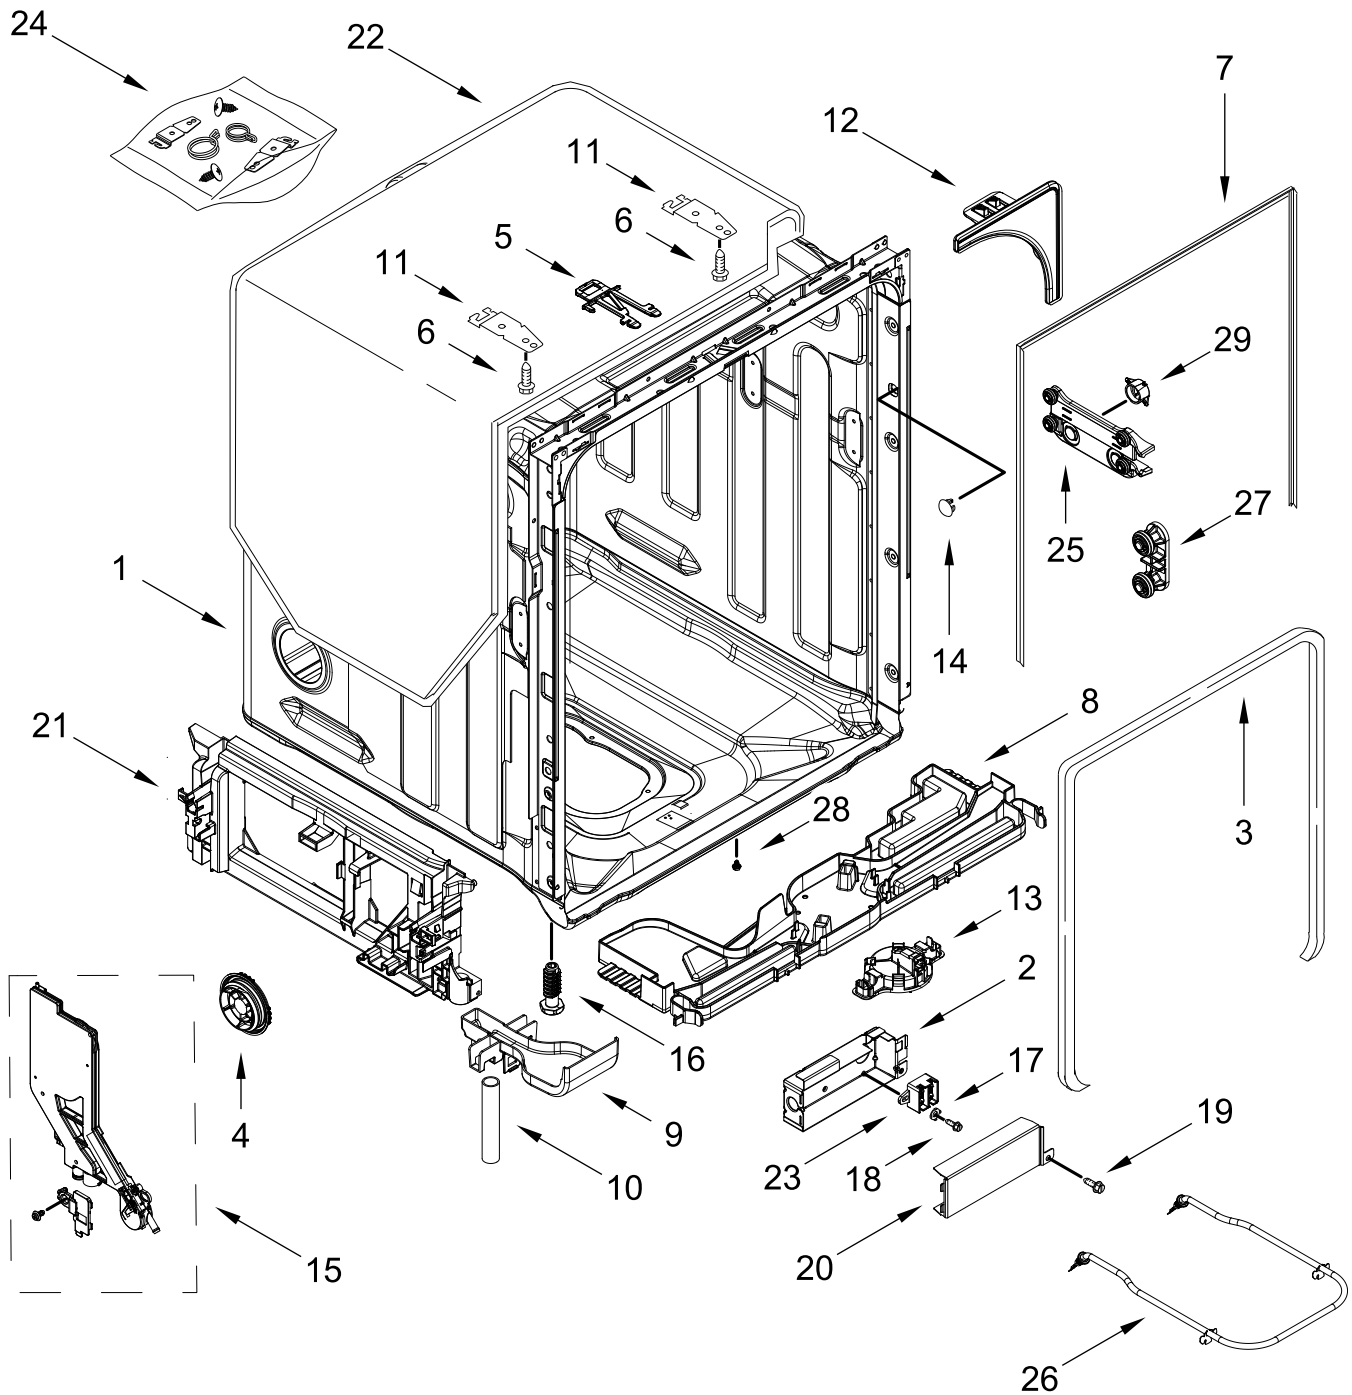

TUB AND FRAME PARTS

TUB AND FRAME PARTS

<u>Illus.</u> <u>No.</u>	<u>Part No.</u>	<u>Description</u>	<u>Illus.</u> <u>No.</u>	<u>Part No.</u>	<u>Description</u>	<u>Illus.</u> <u>No.</u>	<u>Part No.</u>	<u>Description</u>
1	W11120458	Tub Assembly (includes gasket)	13	W11036170	Float Switch	24	W11362501	Miscellaneous Parts Bag (Contains 2 Screws, 2 Clamps, & 2 Brackets)
2	W11226744	Base, Terminal Box	14	W11184083	Plug, Tub			
3	W11035860	Gasket, Tub	15	W11429970	Water Inlet Assembly	25		Tub Mount, Third Level Rack
4	W11429974	Nut, Water Inlet	16	W11455395	Leg, Leveling			
5	W11090487	Strike, Latch	17	3378128	Washer, Pronged Cup		W11101573	Left Hand
6	W11296374	Screw	18	3400014	Screw, Grounding		W11256439	Right Hand
7	W11165091	Seal, Cabinet	19	W10277003	Screw	26	W11536143	Heater Element Assembly
8	W11025993	Drip Tray	20	W11226746	Cover, Terminal Box	27	W11086088	Tub Mount, Upper Rack
9	W11025986	Funnel, Overfill Protection	21		Side Support, Tub	28	3400892	Screw
10	W11025988	Funnel Extension		W10920122	Left Hand	29	W10920244	Nut, Tub
11	8269145	Bracket, Undercounter		W10920120	Right Hand			
12	W11165093	Cover, Tub Corner	22	W11221921	Shield, Tub Sound			
			23	W11132441	Terminal Block