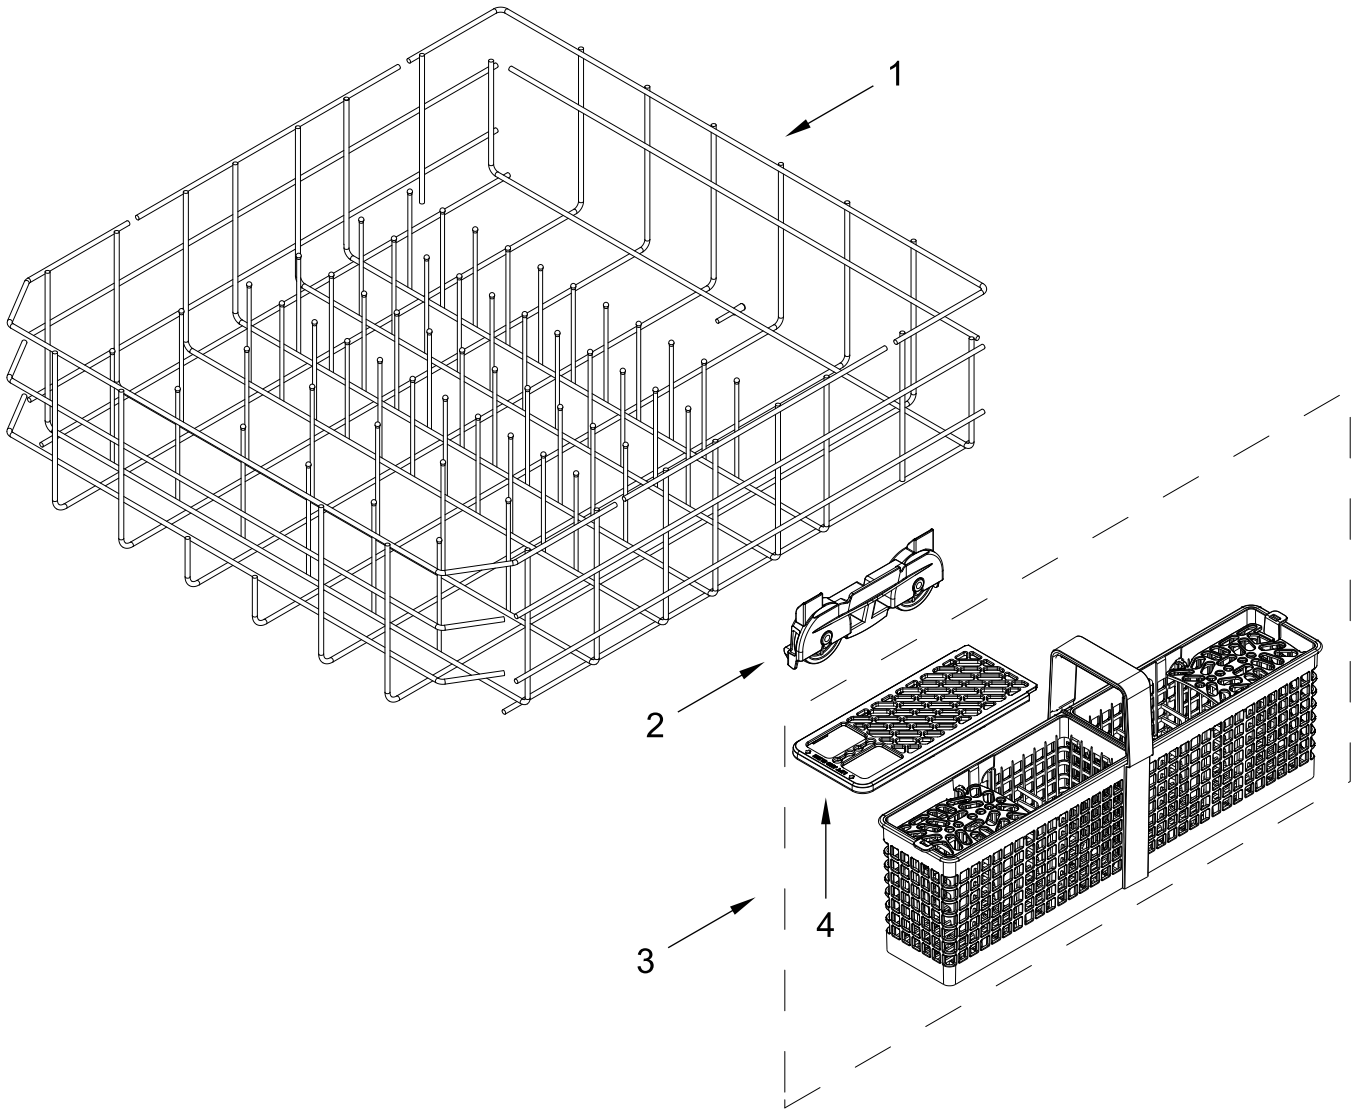

LOWER RACK PARTS

LOWER RACK PARTS

<u>Illus.</u> <u>No.</u>	<u>Part No.</u>	<u>Description</u>	<u>Illus.</u> <u>No.</u>	<u>Part No.</u>	<u>Description</u>
1	W10525641	Dishrack, Lower	3	W11291798	Silverware Basket Assembly
2	W11133747	Wheel & Transport Assembly	4	W11267718	Lid, Silverware Basket