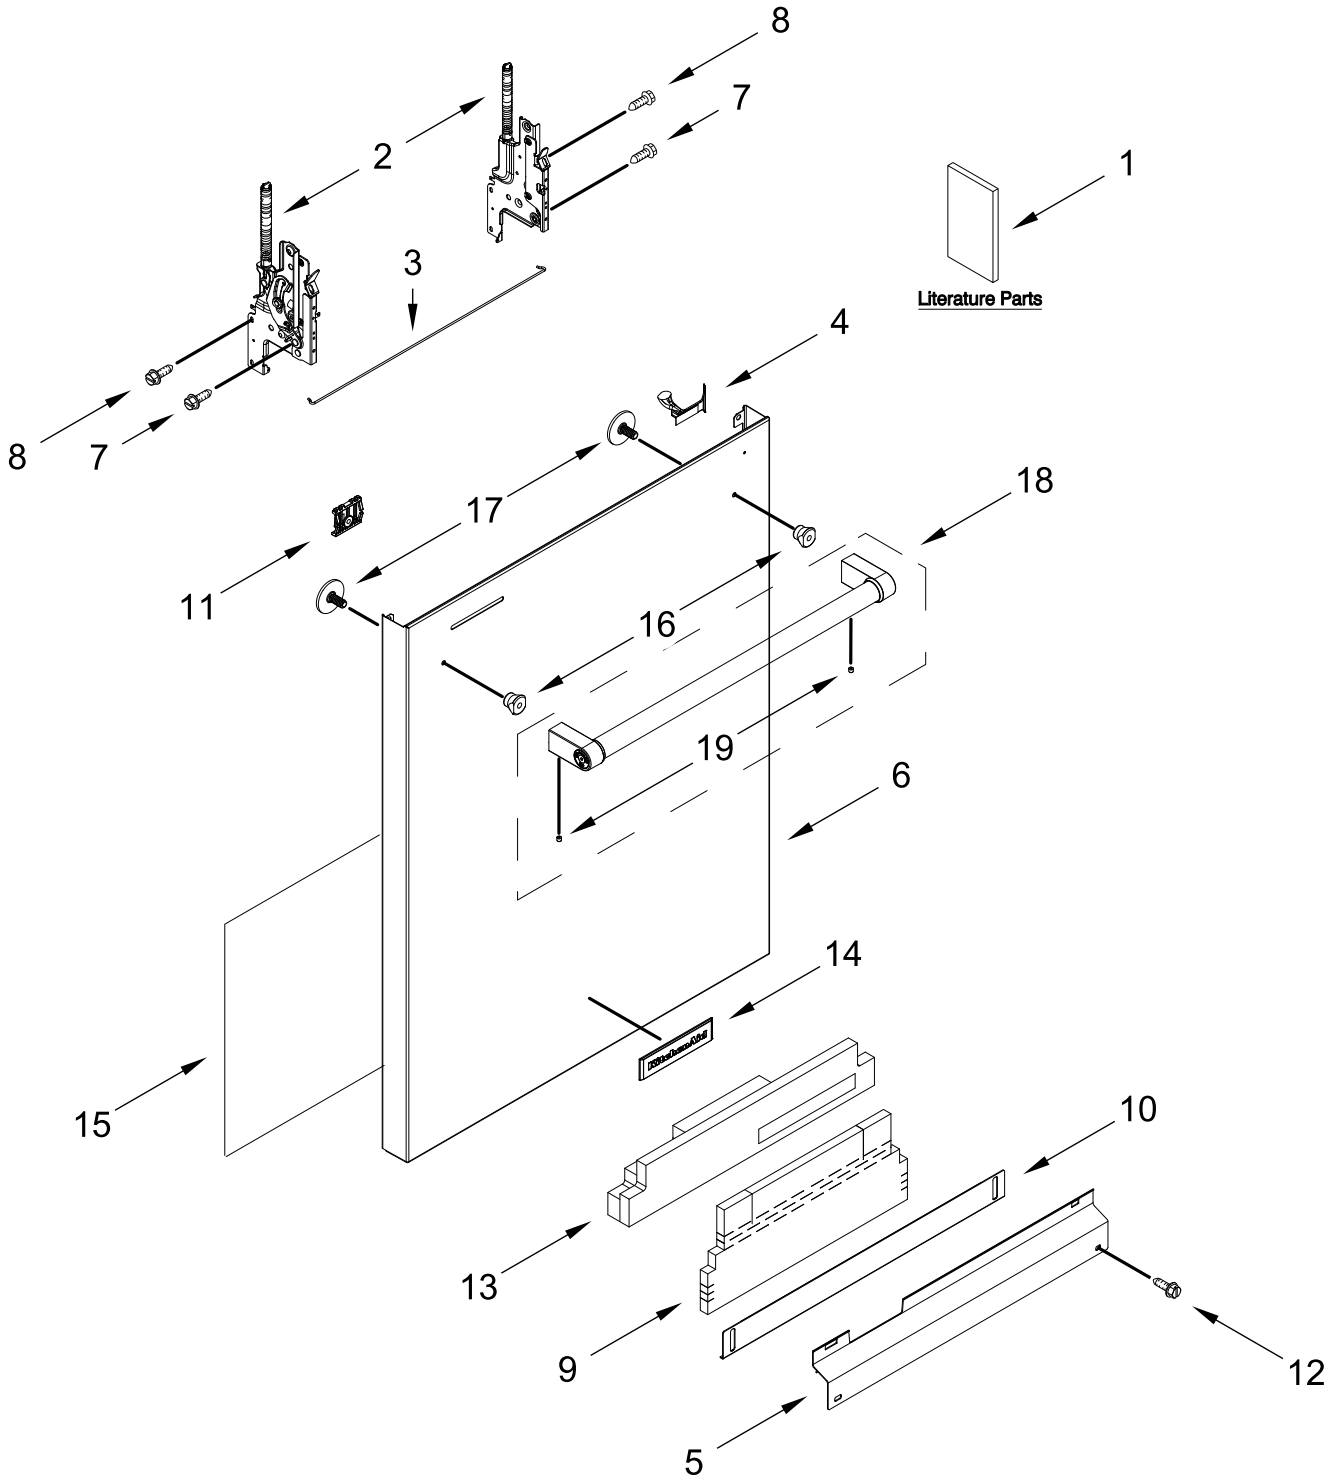

DOOR AND PANEL PARTS

<u>Illus.</u> <u>No.</u>	<u>Part No.</u>	<u>Description</u>	<u>Illus.</u> <u>No.</u>	<u>Part No.</u>	<u>Description</u>	<u>Illus.</u> <u>No.</u>	<u>Part No.</u>	<u>Description</u>
1		Literature Parts	6		Panel, Front (Includes 4, 11 & 14)	11	W10692757	Barrel Nut, Front Panel
	W11323304	Owners Manual		W11233280	Black	12	W11438978	Screw, Black
	W11650509	Energy Guide		W11233281	White		W11438977	Screw, White
	W11366144	Tech Sheet		W11233283	Stainless	13	W10919858	Insulation, Multi-Layer
2		Arm, Hinge		W11233284	Black Stainless	14	W10518673	Nameplate
	W11662392	Left Hand		3400000	Screw	15	W10919859	Insulation, Front Panel
	W11662370	Right Hand	7					
3	W11377160	Cross Brace, Door	8	W11364953	Screw	16	W11049903	Stud, Mounting
4	W11102920	Light Pipe	9	W11038694	Insulation, Single Layer	17	W10316572	Screw
5		Access Panel				18		Handle, Assembly (Includes 19)
	W11108979	Black	10		Toe Panel		W11417401	Stainless
				W11467733	Black			
				W11467726	White	19	W10687133	Set Screw

CONTROL PANEL AND INNER DOOR PARTS

CONTROL PANEL AND INNER DOOR PARTS

<u>Illus.</u> <u>No.</u>	<u>Part No.</u>	<u>Description</u>	<u>Illus.</u> <u>No.</u>	<u>Part No.</u>	<u>Description</u>	<u>Illus.</u> <u>No.</u>	<u>Part No.</u>	<u>Description</u>
1		Console Assembly	7	W11025634	Bezel, Vent	14	W11092649	Dispenser Assembly
	W11500340	Black	8	3400071	Screw	15	W11050927	Seal, Console/Door
	W11500341	White	9	W10348409	Screw	16	W11088985	Hanger, Control
2	W11336943	Jumper, Door	10	W11098822	Inner Door Assembly	17	W11527847	Vent Assembly
3	W11258418	Screw	11	W11563231	Seal, Door Bottom	18	W11397505	Fuse, In-line
4	W10711884	Screw (Long)	12	W11649432	Wiring Harness, Main (Includes Thermostat & Fuse)	19	W10348408	Screw
5	W11091934	Latch Assembly (Includes Switch)	13	W11630926	Wiring Harness, Inner Door			
6	W11591754	Control, Electronic						