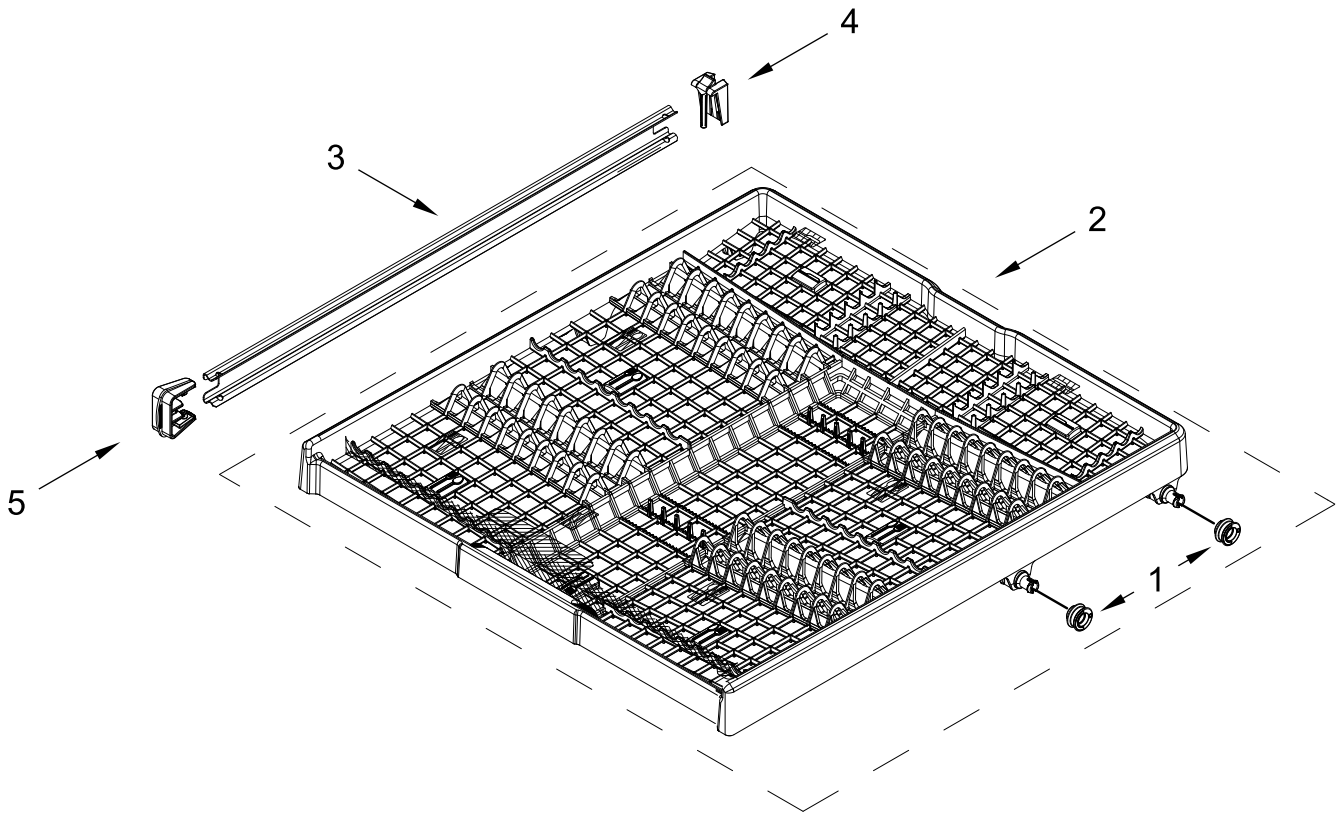

THIRD LEVEL RACK AND TRACK PARTS

THIRD LEVEL RACK AND TRACK PARTS

<u>Illus.</u> <u>No.</u>	<u>Part No.</u>	<u>Description</u>	<u>Illus.</u> <u>No.</u>	<u>Part No.</u>	<u>Description</u>	<u>Illus.</u> <u>No.</u>	<u>Part No.</u>	<u>Description</u>
1	W11048219	Wheel	3	W11441109	Track, Dishrack	4	W11084872	Track Stop, Rear
2	W11540175	Rack, Third Level				5	W11084874	Track Stop, Front