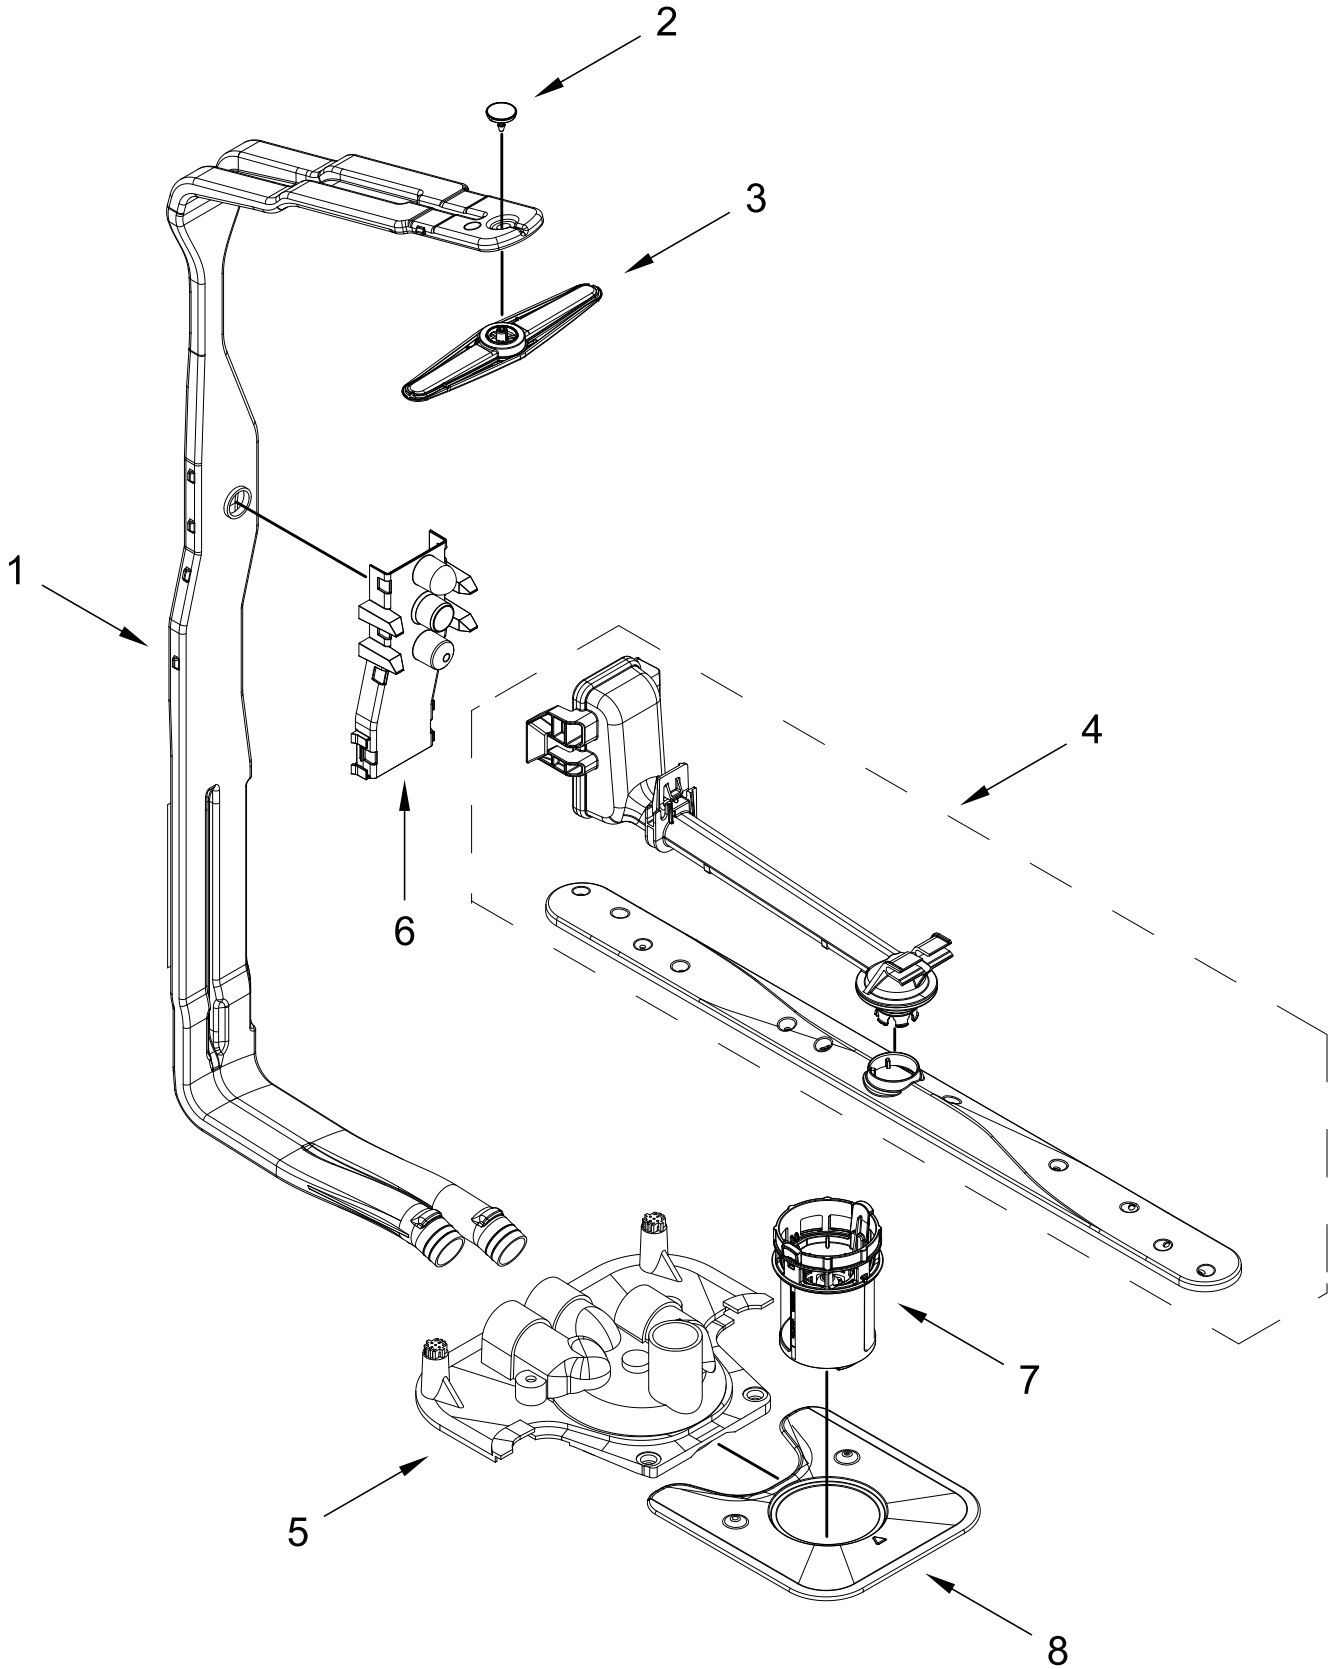

UPPER WASH AND RINSE PARTS

UPPER WASH AND RINSE PARTS

<u>Illus.</u> <u>No.</u>	<u>Part No.</u>	<u>Description</u>	<u>Illus.</u> <u>No.</u>	<u>Part No.</u>	<u>Description</u>	<u>Illus.</u> <u>No.</u>	<u>Part No.</u>	<u>Description</u>
1	W11507999	Feed Tube Assembly	5	W11128231	Cover, Diverter	7	W10891533	Filter
2	W11039888	Retainer	6	W10892836	Retainer, Docking (2nd Level)	8	W10891539	Screen
3	W11039869	Sprayarm, Third Level						
4	W11174340	Upper Sprayarm Assembly