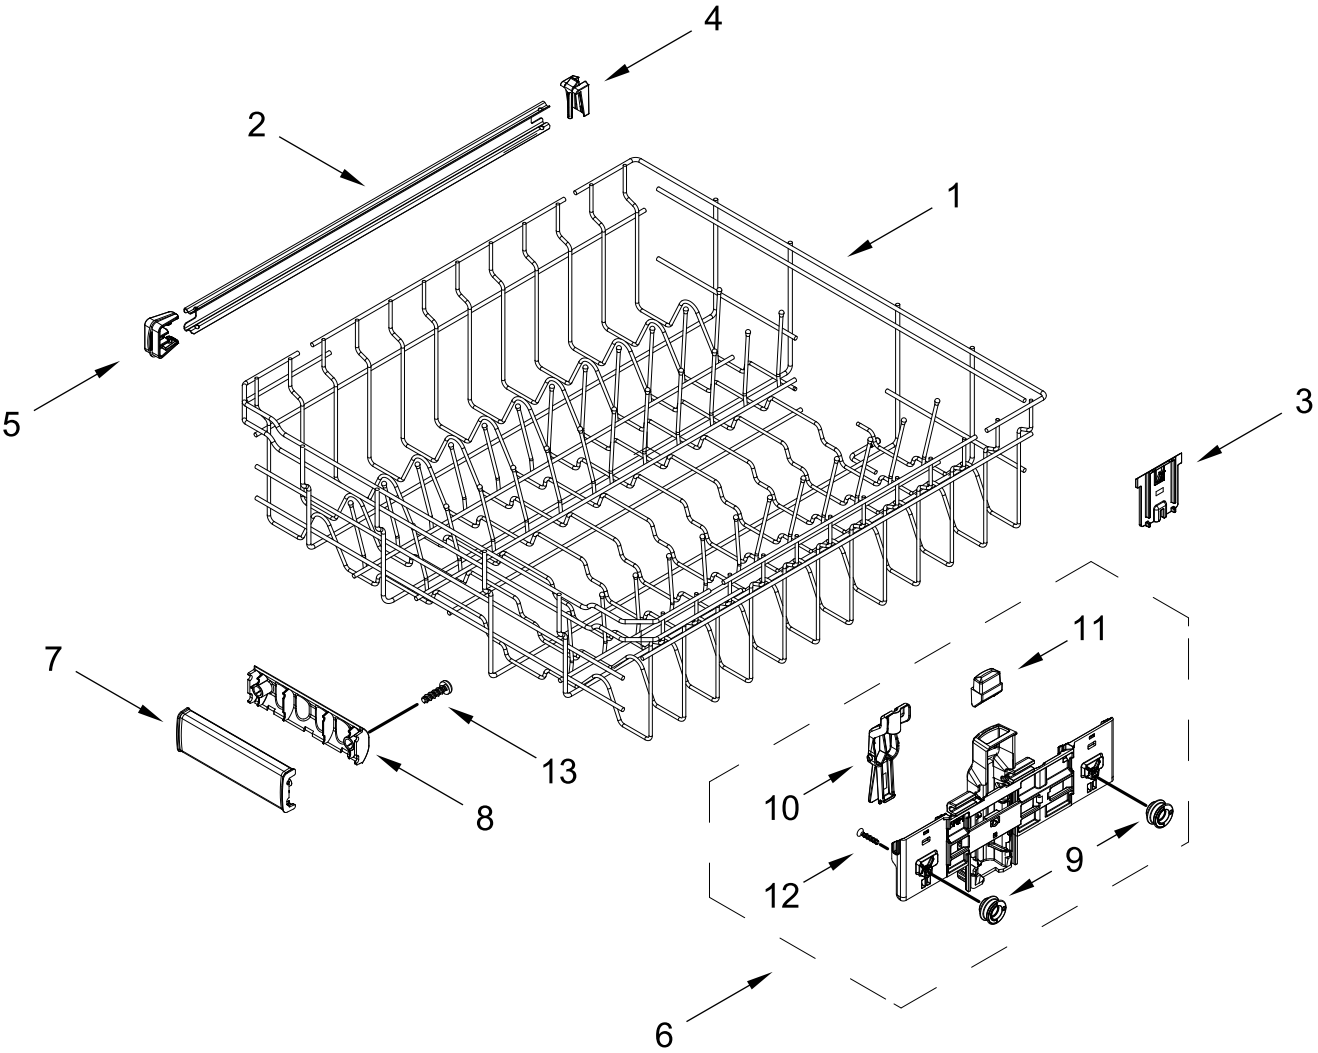

UPPER RACK AND TRACK PARTS

UPPER RACK AND TRACK PARTS

<u>Illus.</u> <u>No.</u>	<u>Part No.</u>	<u>Description</u>	<u>Illus.</u> <u>No.</u>	<u>Part No.</u>	<u>Description</u>	<u>Illus.</u> <u>No.</u>	<u>Part No.</u>	<u>Description</u>
1	W10847875	Dishrack, Upper	6		Rack Adjuster	9	W11048221	Wheel
2	W11441109	Track, Dishrack		W11268090	Left Hand	10	W11180178	Leveler, Adjuster Arm
3	W11180605	Clip, Adjuster Arm		W11268086	Right Hand	11	W11267699	Button, Adjuster Arm
4	W11084872	Track Stop, Rear	7	W11268682	Handle, Dishrack Front	12	W11376395	Screw
5	W11084874	Track Stop, Front	8	W11268681	Handle, Dishrack Rear	13	9741232	Screw