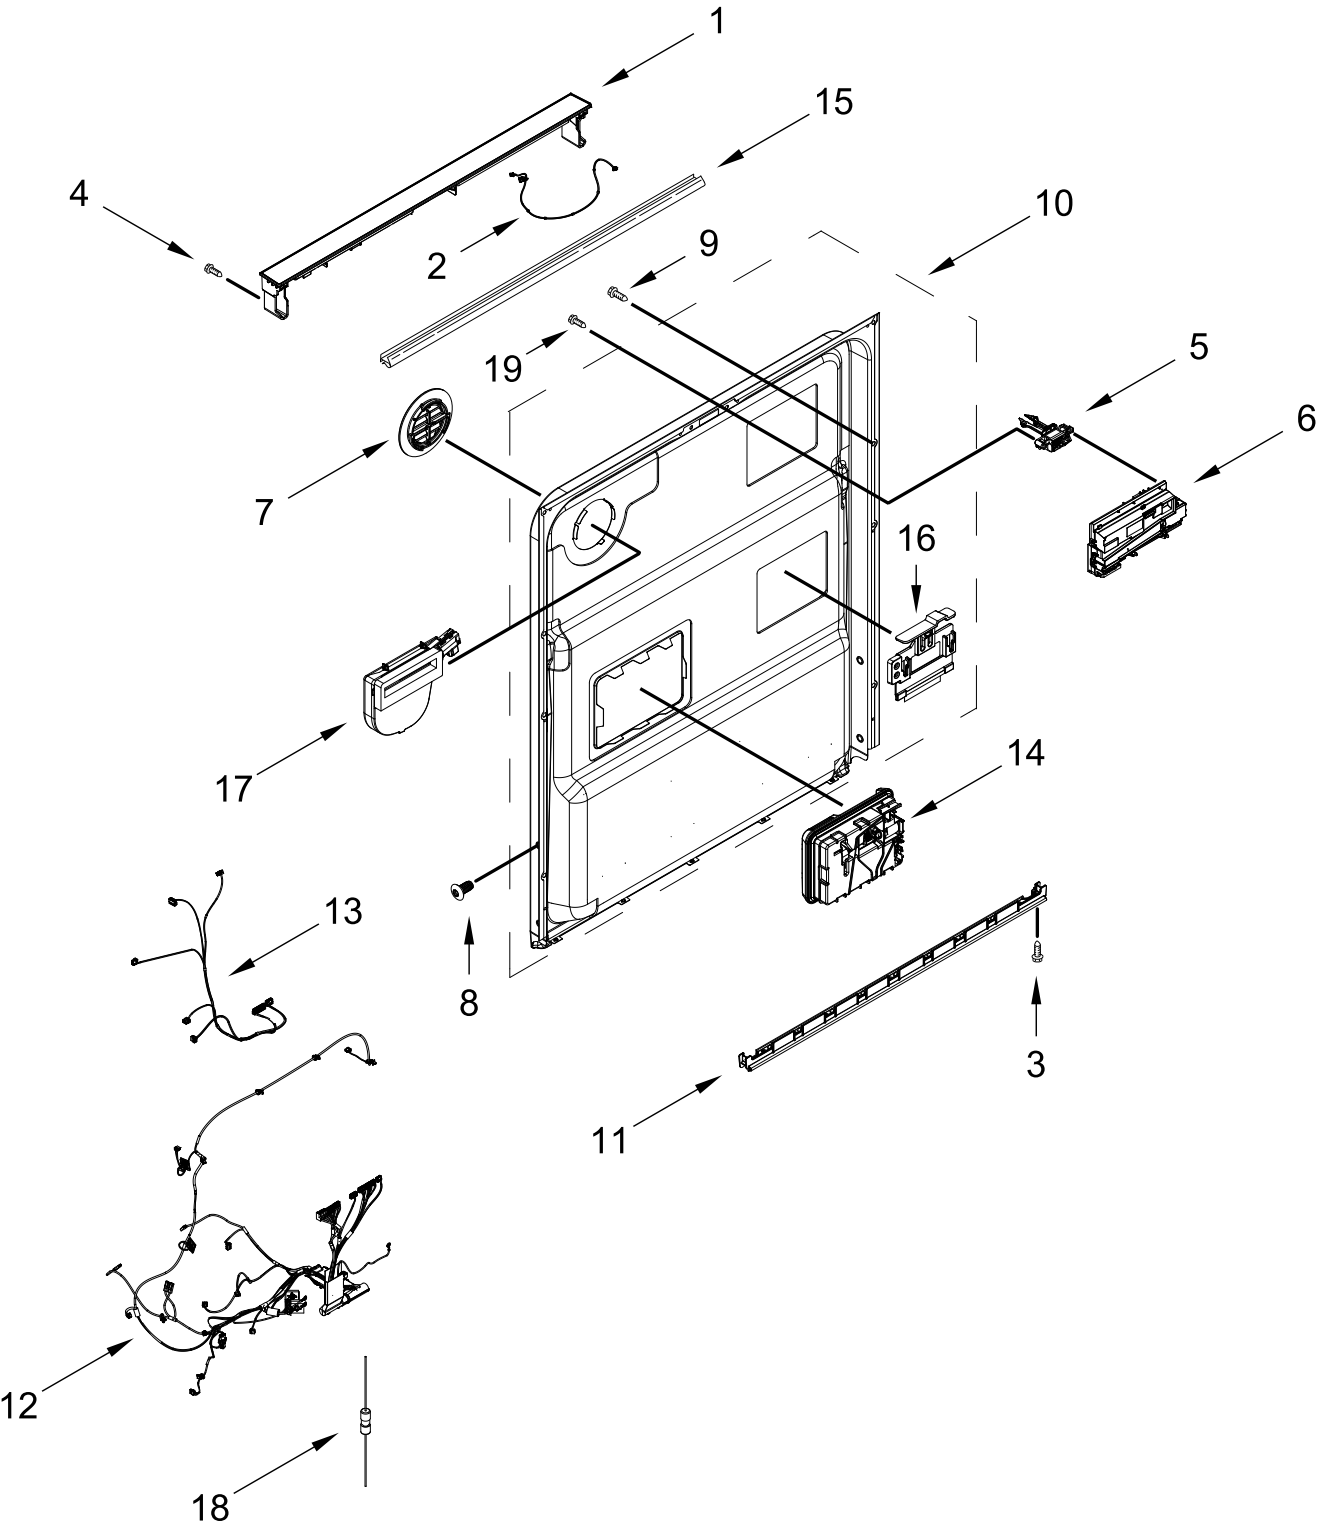

DOOR AND PANEL PARTS

<u>Illus.</u> <u>No.</u>	<u>Part No.</u>	<u>Description</u>	<u>Illus.</u> <u>No.</u>	<u>Part No.</u>	<u>Description</u>	<u>Illus.</u> <u>No.</u>	<u>Part No.</u>	<u>Description</u>
1		Literature Parts	6		Panel, Front (Includes 4, 11 & 14)	11	W10692757	Barrel Nut, Front Panel
	W11323304	Owners Manual		W11233280	Black	12	W11438978	Screw, Black
	W11650509	Energy Guide		W11233281	White		W11438977	Screw, White
	W11366144	Tech Sheet		W11233283	Stainless	13	W10919858	Insulation, Multi-Layer
2		Arm, Hinge		W11233284	Black Stainless	14	W10518673	Nameplate
	W11662392	Left Hand		3400000	Screw	15	W10919859	Insulation, Front Panel
	W11662370	Right Hand	7					
3	W11377160	Cross Brace, Door	8	W11364953	Screw	16	W11049903	Stud, Mounting
4	W11102920	Light Pipe	9	W11038694	Insulation, Single Layer	17	W10316572	Screw
5		Access Panel				18		Handle, Assembly (Includes 19)
	W11108979	Black	10		Toe Panel		W11417401	Stainless
				W11467733	Black			
				W11467726	White	19	W10687133	Set Screw

CONTROL PANEL AND INNER DOOR PARTS

CONTROL PANEL AND INNER DOOR PARTS

<u>Illus.</u> <u>No.</u>	<u>Part No.</u>	<u>Description</u>	<u>Illus.</u> <u>No.</u>	<u>Part No.</u>	<u>Description</u>	<u>Illus.</u> <u>No.</u>	<u>Part No.</u>	<u>Description</u>
1		Console Assembly	7	W11025634	Bezel, Vent	14	W11092649	Dispenser Assembly
	W11500340	Black	8	3400071	Screw	15	W11050927	Seal, Console/Door
	W11500341	White	9	W10348409	Screw	16	W11088985	Hanger, Control
2	W11336943	Jumper, Door	10	W11098822	Inner Door Assembly	17	W11527847	Vent Assembly
3	W11258418	Screw	11	W11563231	Seal, Door Bottom	18	W11397505	Fuse, In-line
4	W10711884	Screw (Long)	12	W11649432	Wiring Harness, Main (Includes Thermostat & Fuse)	19	W10348408	Screw
5	W11091934	Latch Assembly (Includes Switch)	13	W11630926	Wiring Harness, Inner Door			
6	W11591754	Control, Electronic						