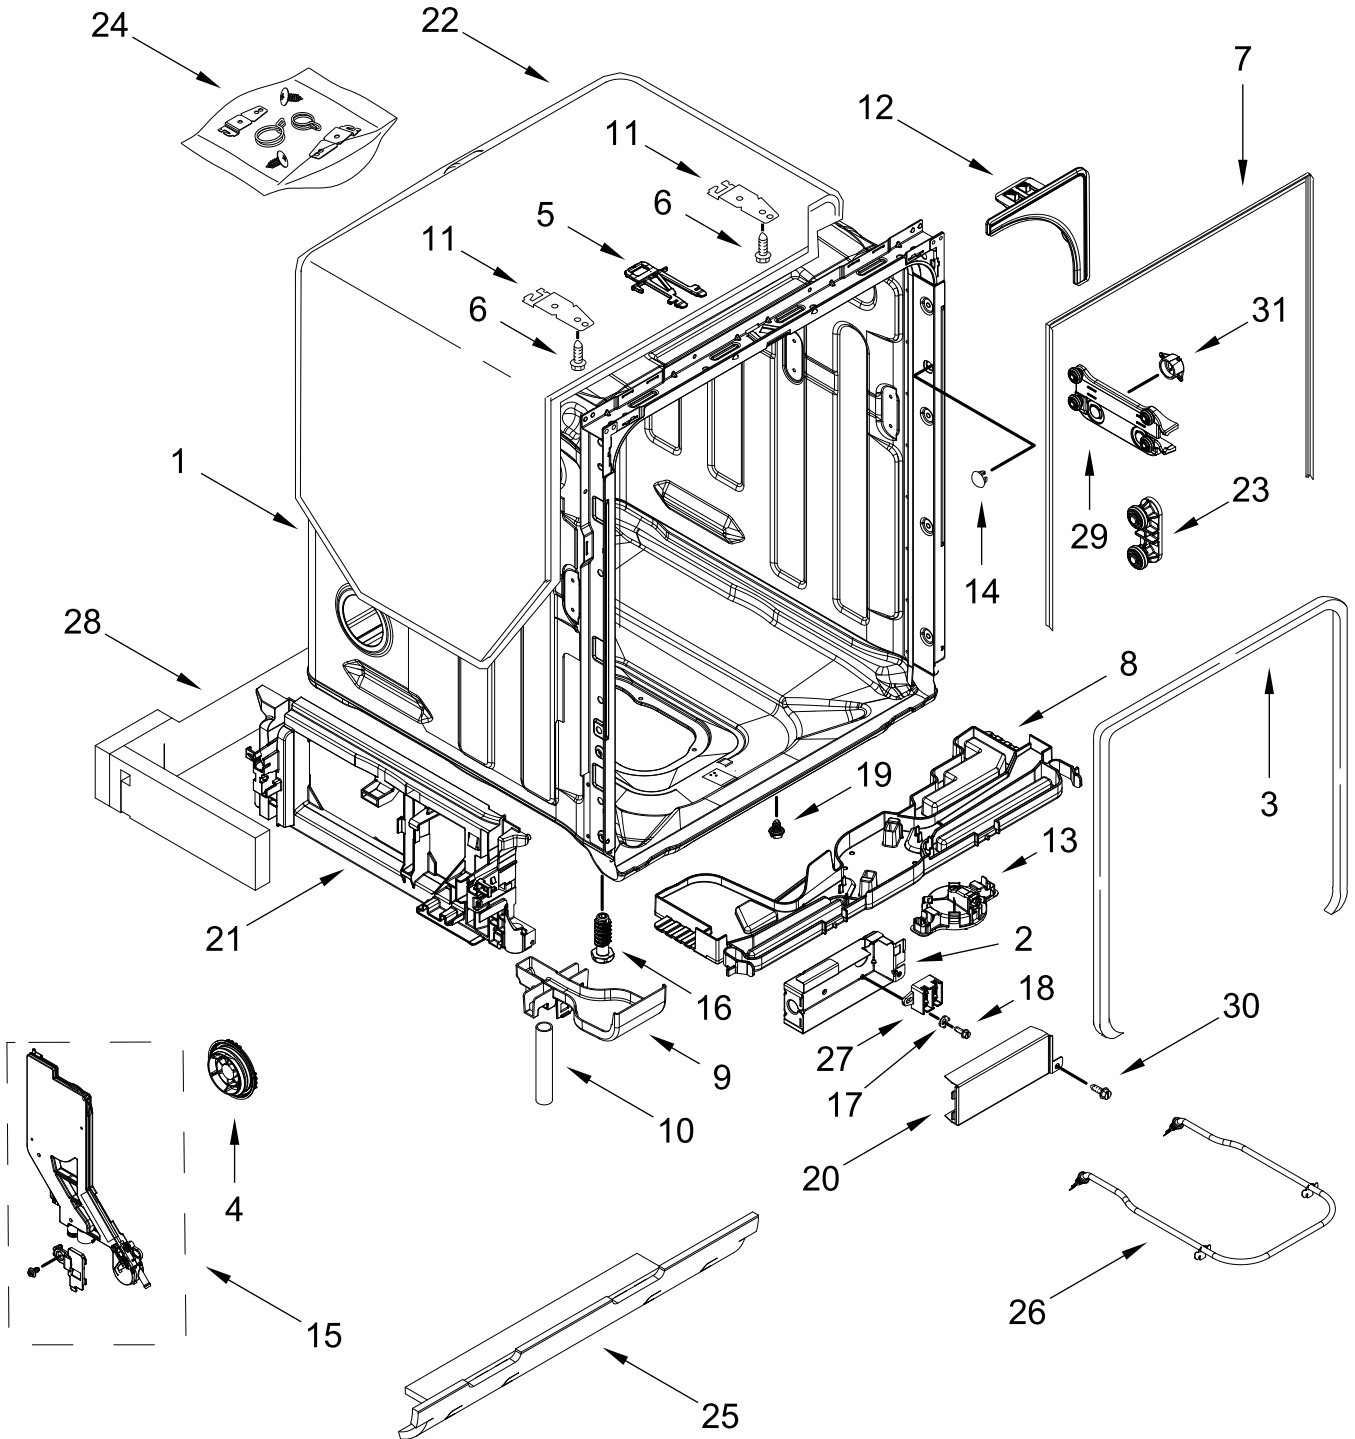

TUB AND FRAME PARTS

TUB AND FRAME PARTS

<u>Illus.</u> <u>No.</u>	<u>Part No.</u>	<u>Description</u>	<u>Illus.</u> <u>No.</u>	<u>Part No.</u>	<u>Description</u>	<u>Illus.</u> <u>No.</u>	<u>Part No.</u>	<u>Description</u>
1	W11120458	Tub Assembly (includes gasket)	15	W11429970	Water Inlet Assembly	25	W11393126	Sound Insulation, Bottom
2	W11226744	Base, Terminal Box	16	W11455395	Leg, Leveling	26	W11536143	Heater Element Assembly
3	W11035860	Gasket, Tub	17	3378128	Washer, Pronged Cup	27	W11132441	Terminal Block
4	W11429974	Nut, Water Inlet	18	W10277003	Screw	28	W10919865	Insulation, U-Wrap
5	W11090487	Strike, Latch	19	3400892	Screw	29		Tub Mount, Third Level Rack
6	W11296374	Screw	20	W11226746	Cover, Terminal Box			
7	W11165091	Seal, Cabinet	21		Side Support, Tub			
8	W11025993	Drip Tray		W10920122	Left Hand		W11094449	Left Hand
9	W11025986	Funnel, Overfill Protection		W10920120	Right Hand		W11256437	Right Hand
10	W11025988	Funnel Extension	22	W11221921	Shield, Tub Sound	30	3400014	Screw, Grounding
11	8269145	Bracket, Undercounter	23	W11086088	Tub Mount, Upper Rack	31	W10920244	Nut, Tub
12	W11165093	Cover, Tub Corner	24	W11362500	Miscellaneous Parts Bag (Contains 2 Screws, 2 Clamps, & 2 Brackets)			
13	W11255994	Float Switch						
14	W11184083	Plug, Tub