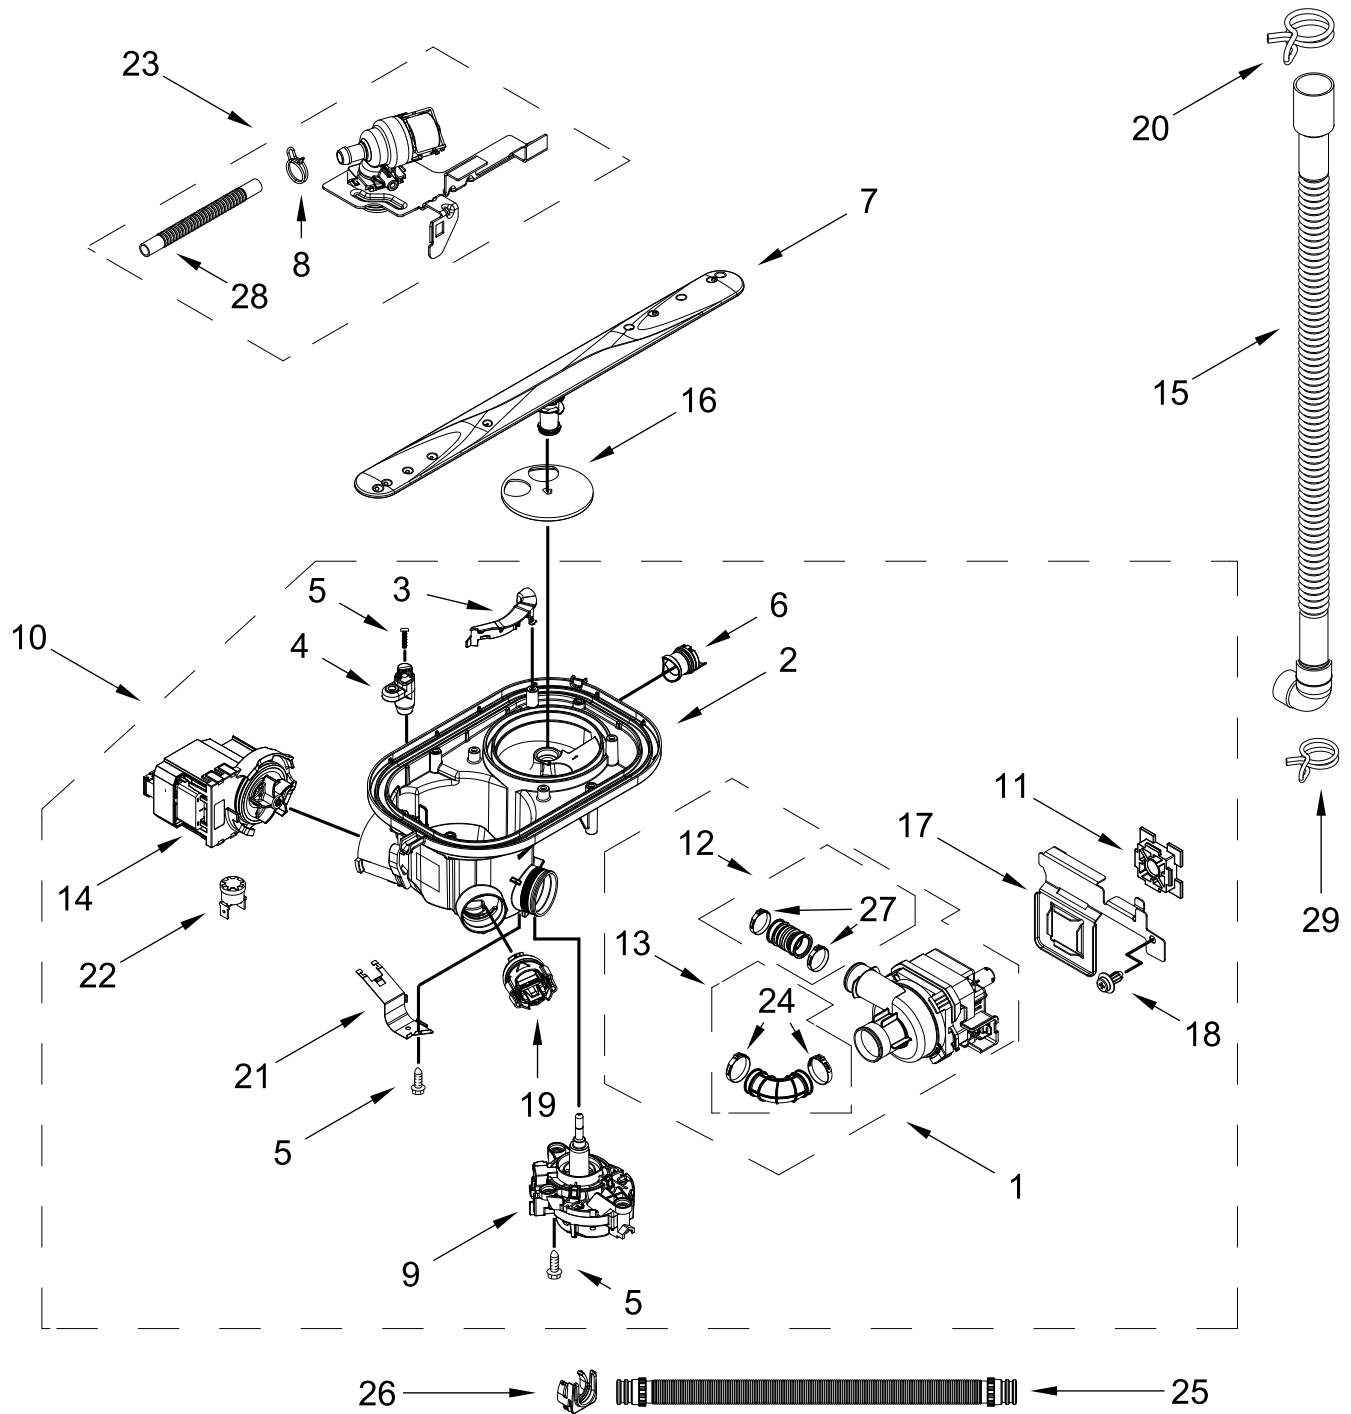

PUMP, WASHARM AND MOTOR PARTS

PUMP, WASHARM AND MOTOR PARTS

<u>Illus.</u> <u>No.</u>	<u>Part No.</u>	<u>Description</u>	<u>Illus.</u> <u>No.</u>	<u>Part No.</u>	<u>Description</u>	<u>Illus.</u> <u>No.</u>	<u>Part No.</u>	<u>Description</u>
1	W11048807	Pump Assembly	10	W11243648	Motor & Sump Assembly	20	370445	Clamp, Hose
2	W11034554	Sump with Seal (Includes 3, 4, 5, 6 & 9)	11	W11036660	Isolator, Rear Motor	21	W11163419	Bracket, Thermostat
3	W10891543	Diffuser, Inlet	12	W11250985	Hose, Pressure	22	W11193089	Thermostat (Included with Main Wiring Harness)
4	W11050773	Drain Vent Assembly	13	W10900389	Hose, Suction	23	W11025970	Fill Valve Assembly
5	9741232	Screw	14	W11193157	Motor, Drain	24	W11122851	Clamp, Hose
6	W10891547	Check Valve, Drain	15	W11131184	Hose, Drain	25	W11036159	Hose
7	W11048456	Wash Arm Assembly	16	W11175571	Disc, Diverter	26	W11036143	Clip, Hose
8	371505	Clamp, Hose	17	W11497568	Bracket, Rear Motor	27	W10466656	Clamp, Hose
9		Diverter Valve Motor (Not Serviced)	18	W11418271	Fastener	28	W11036287	Hose, Inlet
			19	W11126174	Indicator, Optical Wash	29	W11236576	Clamp, Hose