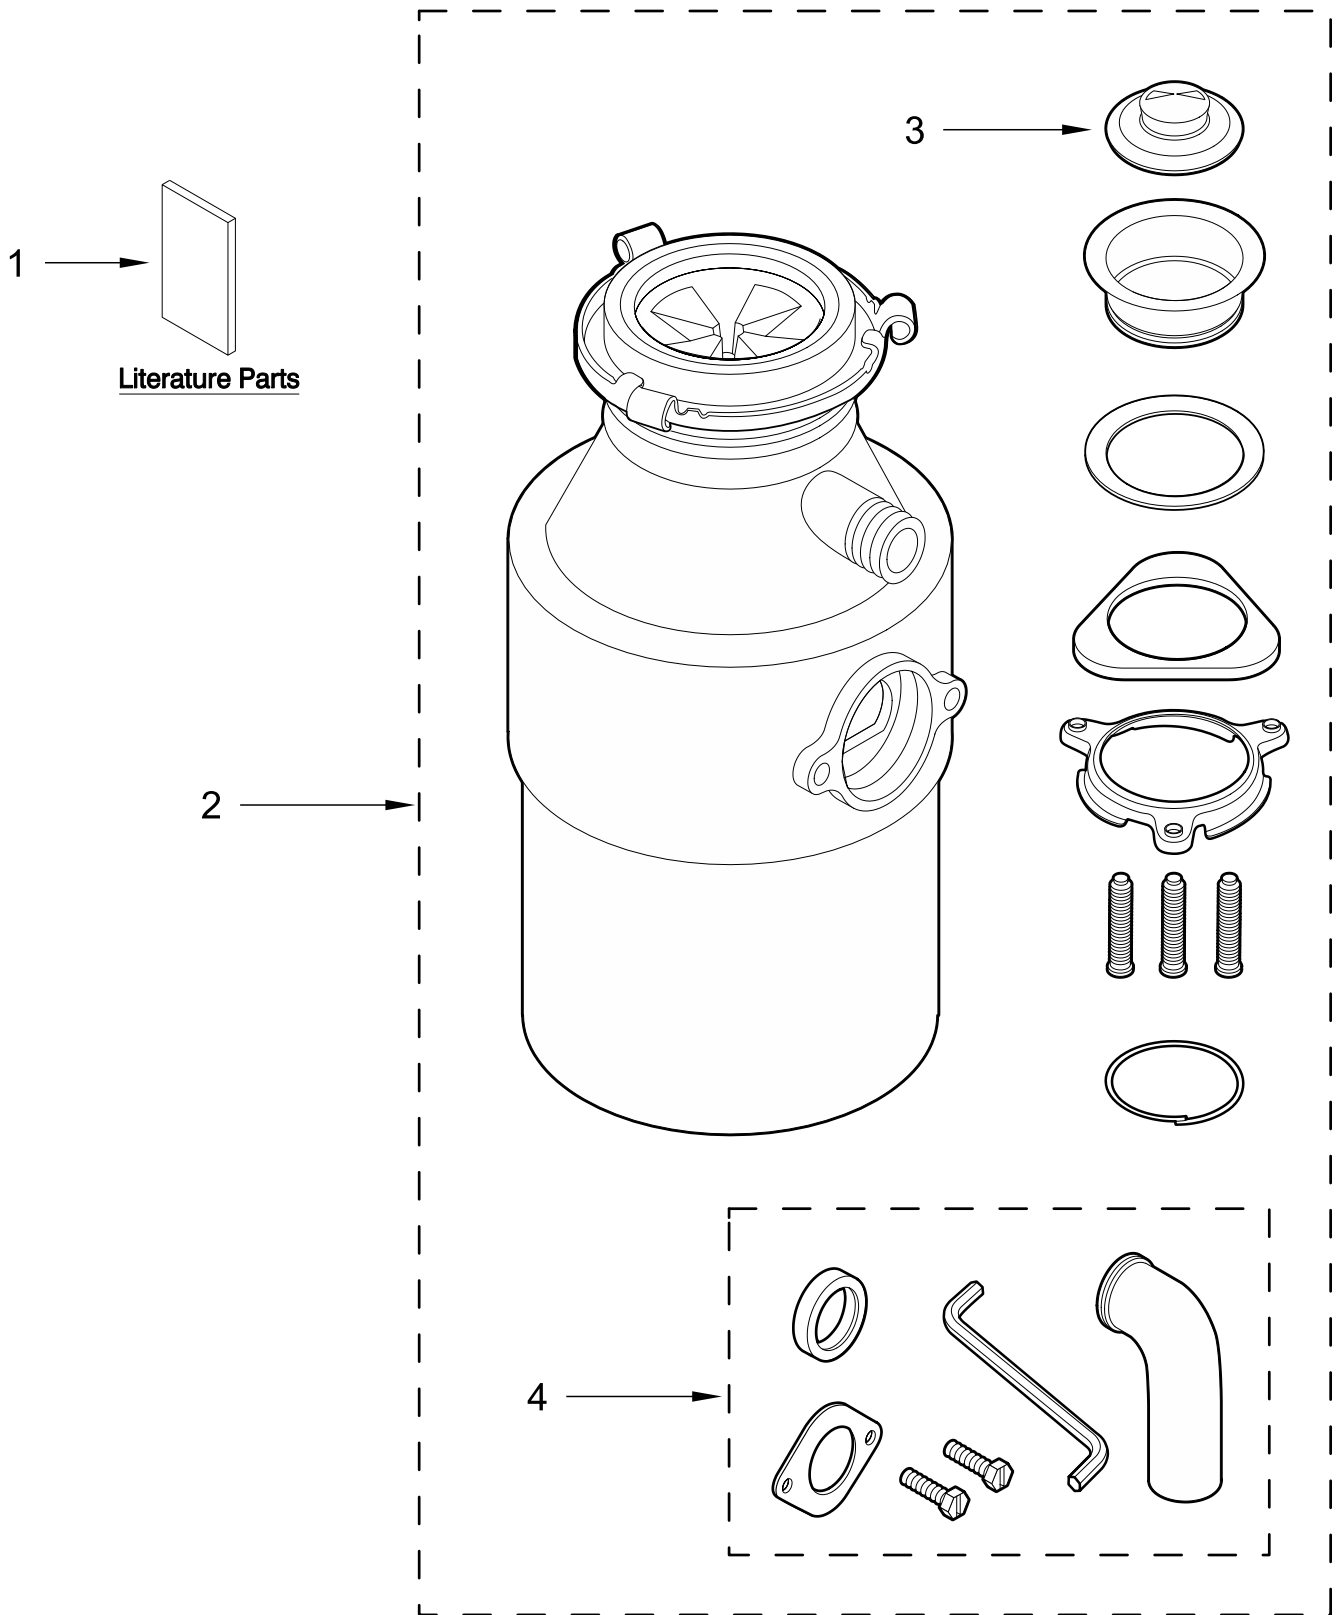

KitchenAid®

**FOOD WASTE DISPOSER
(1/2-Horsepower Continuous Feed)**

MODELS:

KGIC300H1

DISPOSER PARTS

DISPOSER PARTS

<u>Illus. No.</u>	<u>Part No.</u>	<u>Description</u>	<u>Illus. No.</u>	<u>Part No.</u>	<u>Description</u>	<u>Illus. No.</u>	<u>Part No.</u>	<u>Description</u>
1		Literature Parts	2	W11315643	Disposer, Complete (KGIC300H)	3	4211300	Stopper Assembly
	W10128498	Use & Care Guide				4	8174355	Kit, Installation