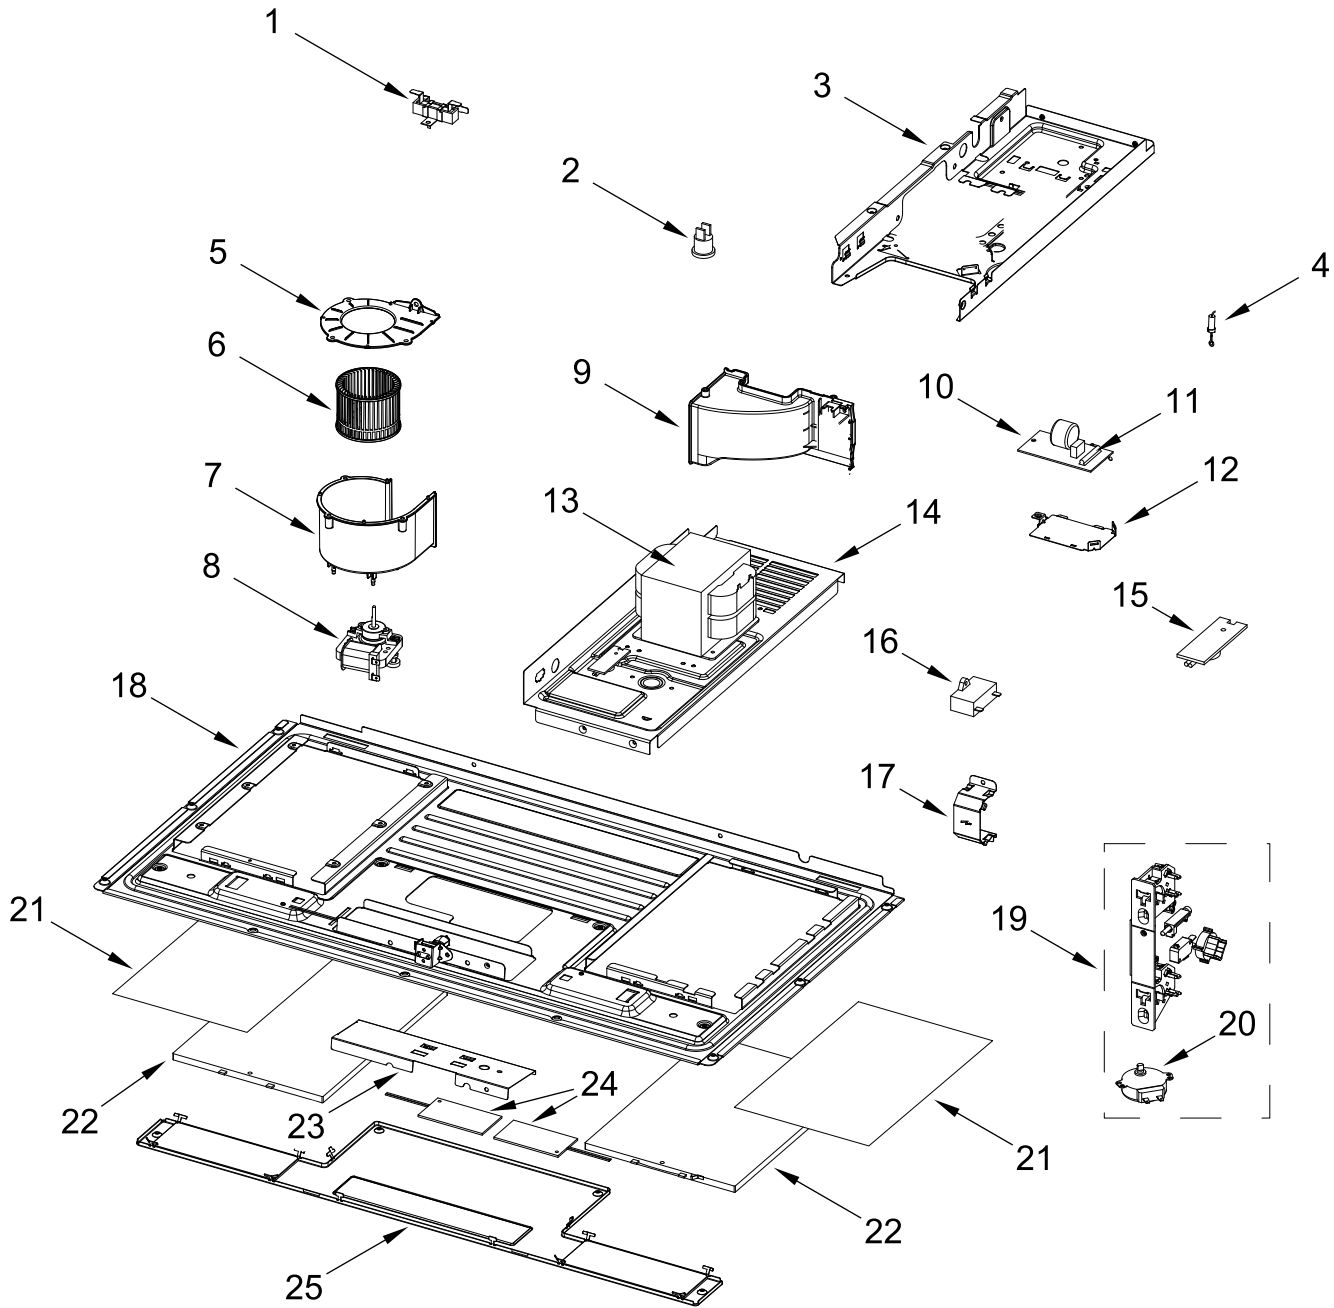

INTERIOR AND VENTILATION PARTS

INTERIOR AND VENTILATION PARTS

<u>Illus.</u> <u>No.</u>	<u>Part No.</u>	<u>Description</u>	<u>Illus.</u> <u>No.</u>	<u>Part No.</u>	<u>Description</u>	<u>Illus.</u> <u>No.</u>	<u>Part No.</u>	<u>Description</u>
1	W11259893	Resistor, Cement	11	W10138793	Fuse	20	W11044953	Motor, Door Eject
2	W11378281	Thermostat, Cavity	12	W10313274	Bracket, Noise Filter	21	W11284565	Filter, Charcoal
3	W11440761	Plate, Chassis	13	W11334531	Transformer, High Voltage	22	W11122183	Filter, Grease
4	W10492278	Diode, High Voltage	14	W11164809	Chassis, Transformer	23	W11086295	Reflector, Lamp
5	W11088345	Cover, Cooling Fan	15	W10536989	Thermistor, PCBA	24	W11384716	Lamp, LED
6	W11088354	Wheel, Cooling Fan	16	W10343300	Capacitor, High Voltage	25	W11227005	Assembly, Glass Holder
7	W11088352	Housing, Cooling Fan	17	W11095808	Bracket, Capacitor			
8	W11325927	Motor, Cooling Fan	18	W11159942	Plate, Bottom			
9	W11088358	Air Guide, Magnetron	19	W11479930	Assembly, Interlock (Includes Switches)			
10	W10531156	Board, Filter