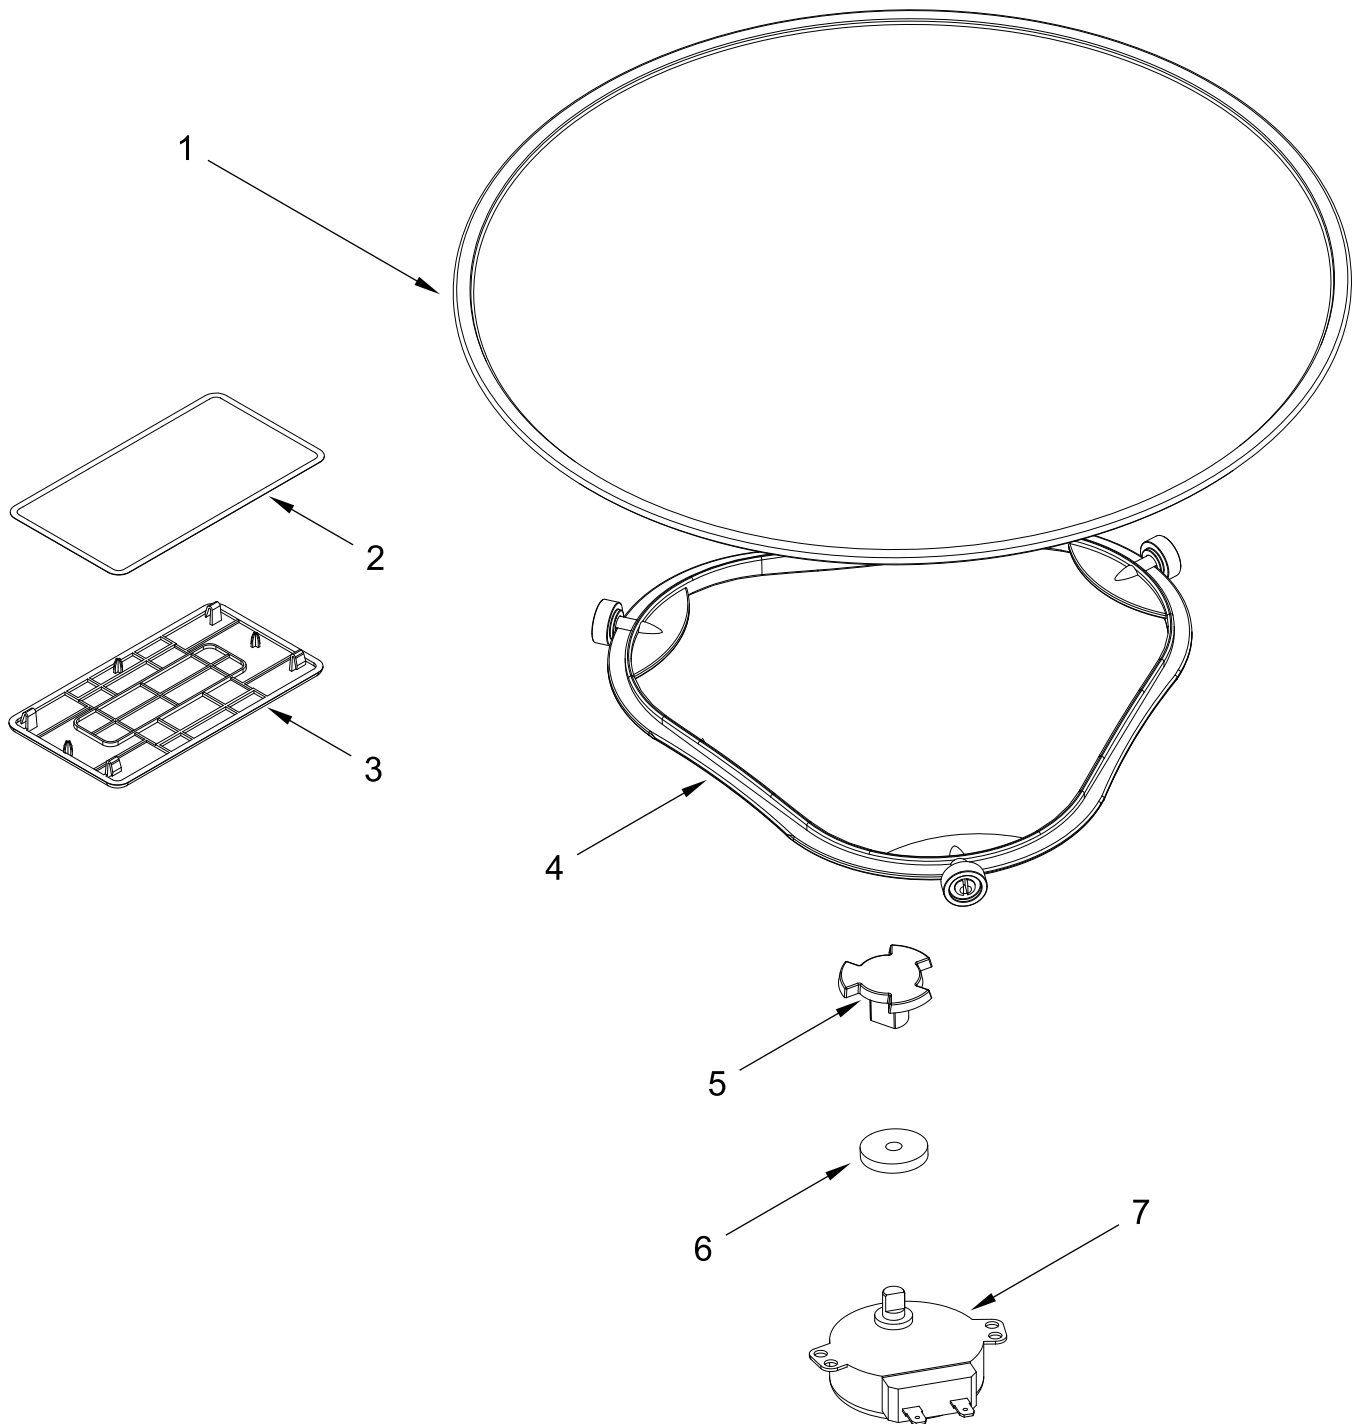

TURNTABLE PARTS

TURNTABLE PARTS

<u>Illus.</u> <u>No.</u>	<u>Part No.</u>	<u>Description</u>	<u>Illus.</u> <u>No.</u>	<u>Part No.</u>	<u>Description</u>	<u>Illus.</u> <u>No.</u>	<u>Part No.</u>	<u>Description</u>
1	W11401221	Turntable	3	W11193296	Cover, Waveguide	6	W11096347	Seal, Waterproof
2	W11126541	Seal, Waveguide	4	W11387723	Ring, Turntable	7	W10466420	Motor, Turntable
			5	W11387721	Driver, Turntable