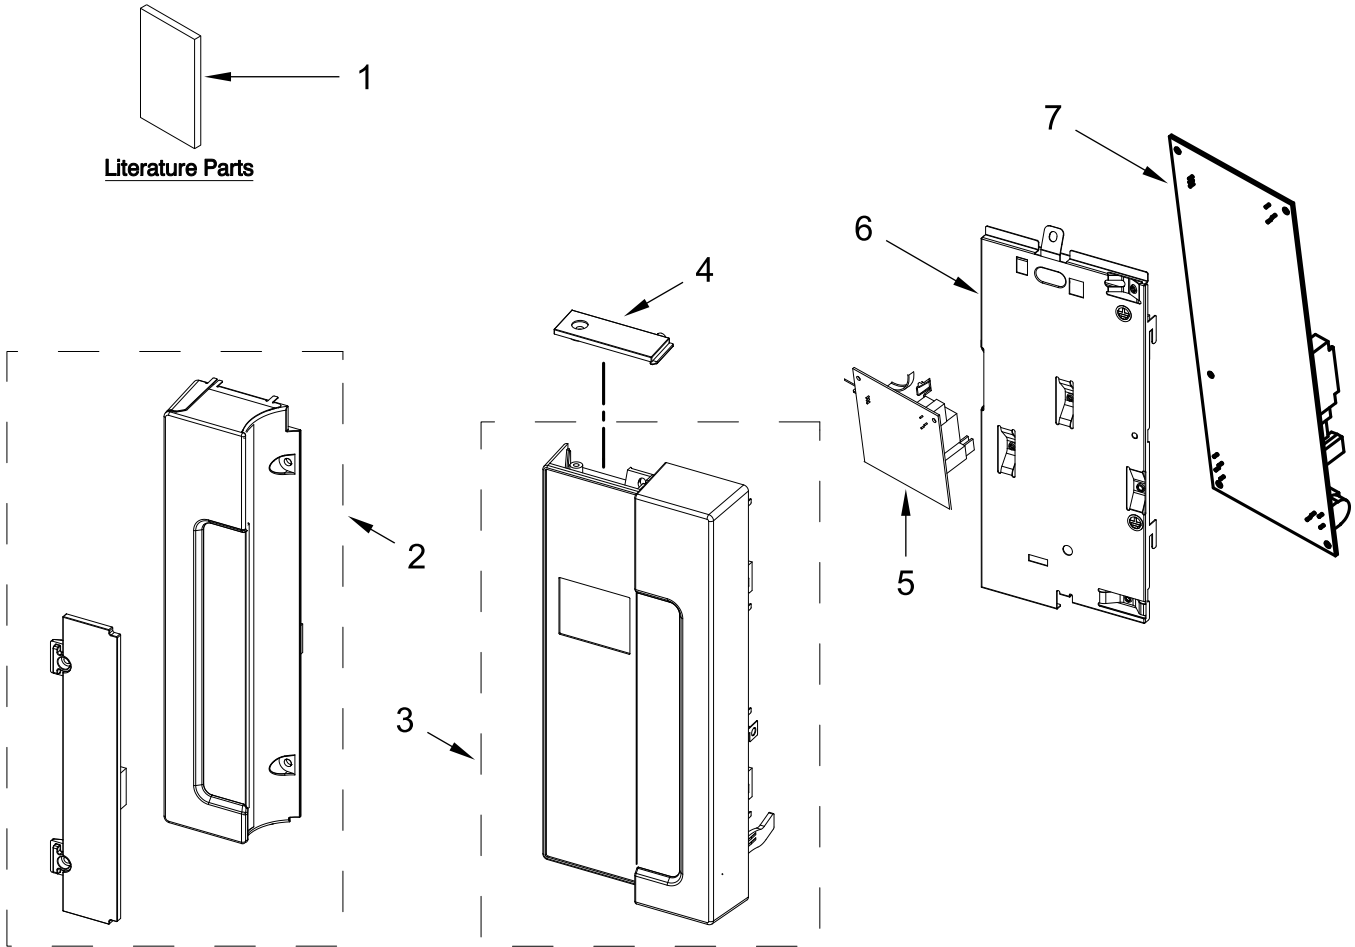

KMLS311HBS8 (Black Stainless)

KMLS311HBS08 (Black Stainless)

CONTROL PANEL PARTS

CONTROL PANEL PARTS

<u>Illus. No.</u>	<u>Part No.</u>	<u>Description</u>	<u>Illus. No.</u>	<u>Part No.</u>	<u>Description</u>	<u>Illus. No.</u>	<u>Part No.</u>	<u>Description</u>
1		Literature Parts	3		Control Panel, Right	6	W11083284	Backer, Control
	W11199606	Installation Instructions		W11226994	White	7	W11416373	PCBA, Appliance Control Unit
	W11236924	Use and Care Guide		W11226996	Black			
	W11398328	Tech Sheet		W11226997	Stainless			
2		Control Panel, Left	4		Cover, Top			
	W11226999	White		W11109987	White			
	W11227002	Black		W11083285	Black			
	W11227003	Stainless	5	W11389838	PCBA, User Interface			
	W11227004	Black Stainless						