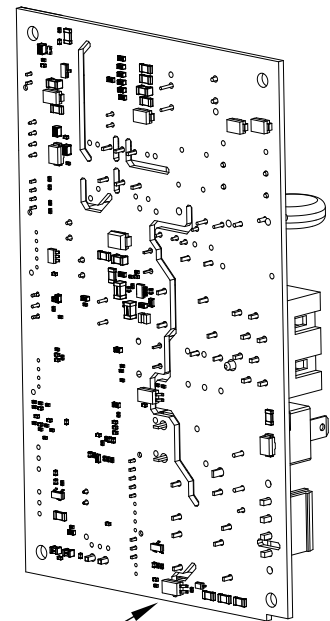

KitchenAid®

**MICROWAVE
(Flush Mount)**

MODELS:

KMMF530PWH00 (White)

KMMF530PPS00 (Stainless)

KMMF530PBS00 (Black Stainless)

CONTROL PANEL PARTS

Literature Parts

CONTROL PANEL PARTS

<u>Illus.</u> <u>No.</u>	<u>Part No.</u>	<u>Description</u>	<u>Illus.</u> <u>No.</u>	<u>Part No.</u>	<u>Description</u>
1		Literature Parts	3	W11706981	Assembly, Console
	W11646004	Manual, Owner's	4	W11604278	Backer, Control
	W11640274	Guide, Quick Start	5	W11616392	PCBA, Appliance Control Unit
	W11682374	Sheet, Tech			
2	W11593035	Cover, Console			

DOOR AND VENT DOOR PARTS

DOOR AND VENT DOOR PARTS

<u>Illus.</u> <u>No.</u>	<u>Part No.</u>	<u>Description</u>	<u>Illus.</u> <u>No.</u>	<u>Part No.</u>	<u>Description</u>
1	W11586596	Assembly, Vent Motor	3	W11658475	Badge
2		Door, Venting	4		Door, Complete
	W11662376	White		W11654535	White
	W11662351	Stainless		W11646020	Stainless
	W11662353	Black Stainless		W11654538	Black Stainless

AIR FLOW PARTS

AIR FLOW PARTS

<u>Illus.</u> <u>No.</u>	<u>Part No.</u>	<u>Description</u>	<u>Illus.</u> <u>No.</u>	<u>Part No.</u>	<u>Description</u>	<u>Illus.</u> <u>No.</u>	<u>Part No.</u>	<u>Description</u>
1	W11590194	Motor, Hood Fan	8	W11586583	Air Channel, Transformer	13	W10836571	Magnetron
2	W10557536	Sensor, Humidity				14	W11664266	Thermostat, Magnetron
3	W11636031	Thermostat, Cavity	9	W11659088	Air Channel, Magnetron	15	W11586580	Plate, Magnetron Support
4	W11706999	Channel, Cavity Outlet	10	W11586584	Channel, Right Hood			
5	W11634509	Baseplate,Air Guide	11	W11586581	Air Channel, Back			
6	W11405831	Capacitor, Motor	12	W10458325	Actuator			
7	W10557537	Sensor, Convection						