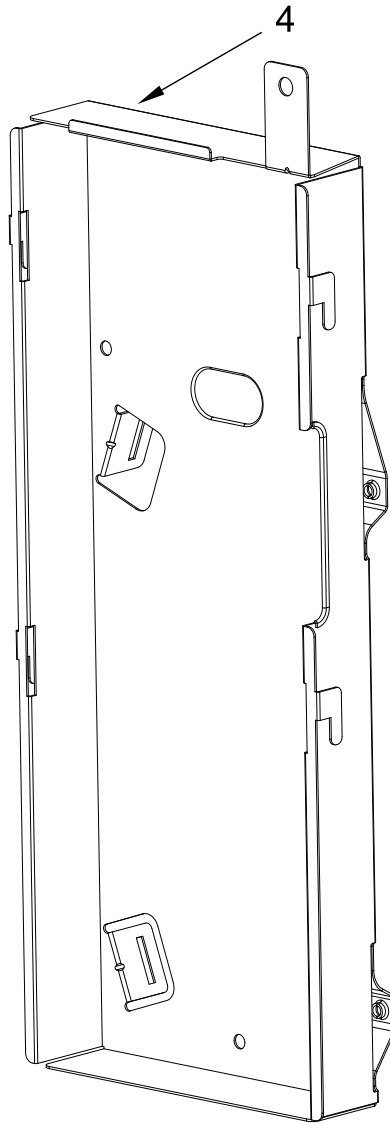

KitchenAid®

**MICROWAVE
(Flush Mount)**

MODELS:

KMMF530PWH00 (White)

KMMF530PPS00 (Stainless)

KMMF530PBS00 (Black Stainless)

CONTROL PANEL PARTS

Literature Parts

CONTROL PANEL PARTS

<u>Illus.</u> <u>No.</u>	<u>Part No.</u>	<u>Description</u>	<u>Illus.</u> <u>No.</u>	<u>Part No.</u>	<u>Description</u>
1		Literature Parts	3	W11706981	Assembly, Console
	W11646004	Manual, Owner's	4	W11604278	Backer, Control
	W11640274	Guide, Quick Start	5	W11616392	PCBA, Appliance Control Unit
	W11682374	Sheet, Tech			
2	W11593035	Cover, Console			

DOOR AND VENT DOOR PARTS

DOOR AND VENT DOOR PARTS

<u>Illus.</u> <u>No.</u>	<u>Part No.</u>	<u>Description</u>	<u>Illus.</u> <u>No.</u>	<u>Part No.</u>	<u>Description</u>
1	W11586596	Assembly, Vent Motor	3	W11658475	Badge
2		Door, Venting	4		Door, Complete
	W11662376	White		W11654535	White
	W11662351	Stainless		W11646020	Stainless
	W11662353	Black Stainless		W11654538	Black Stainless