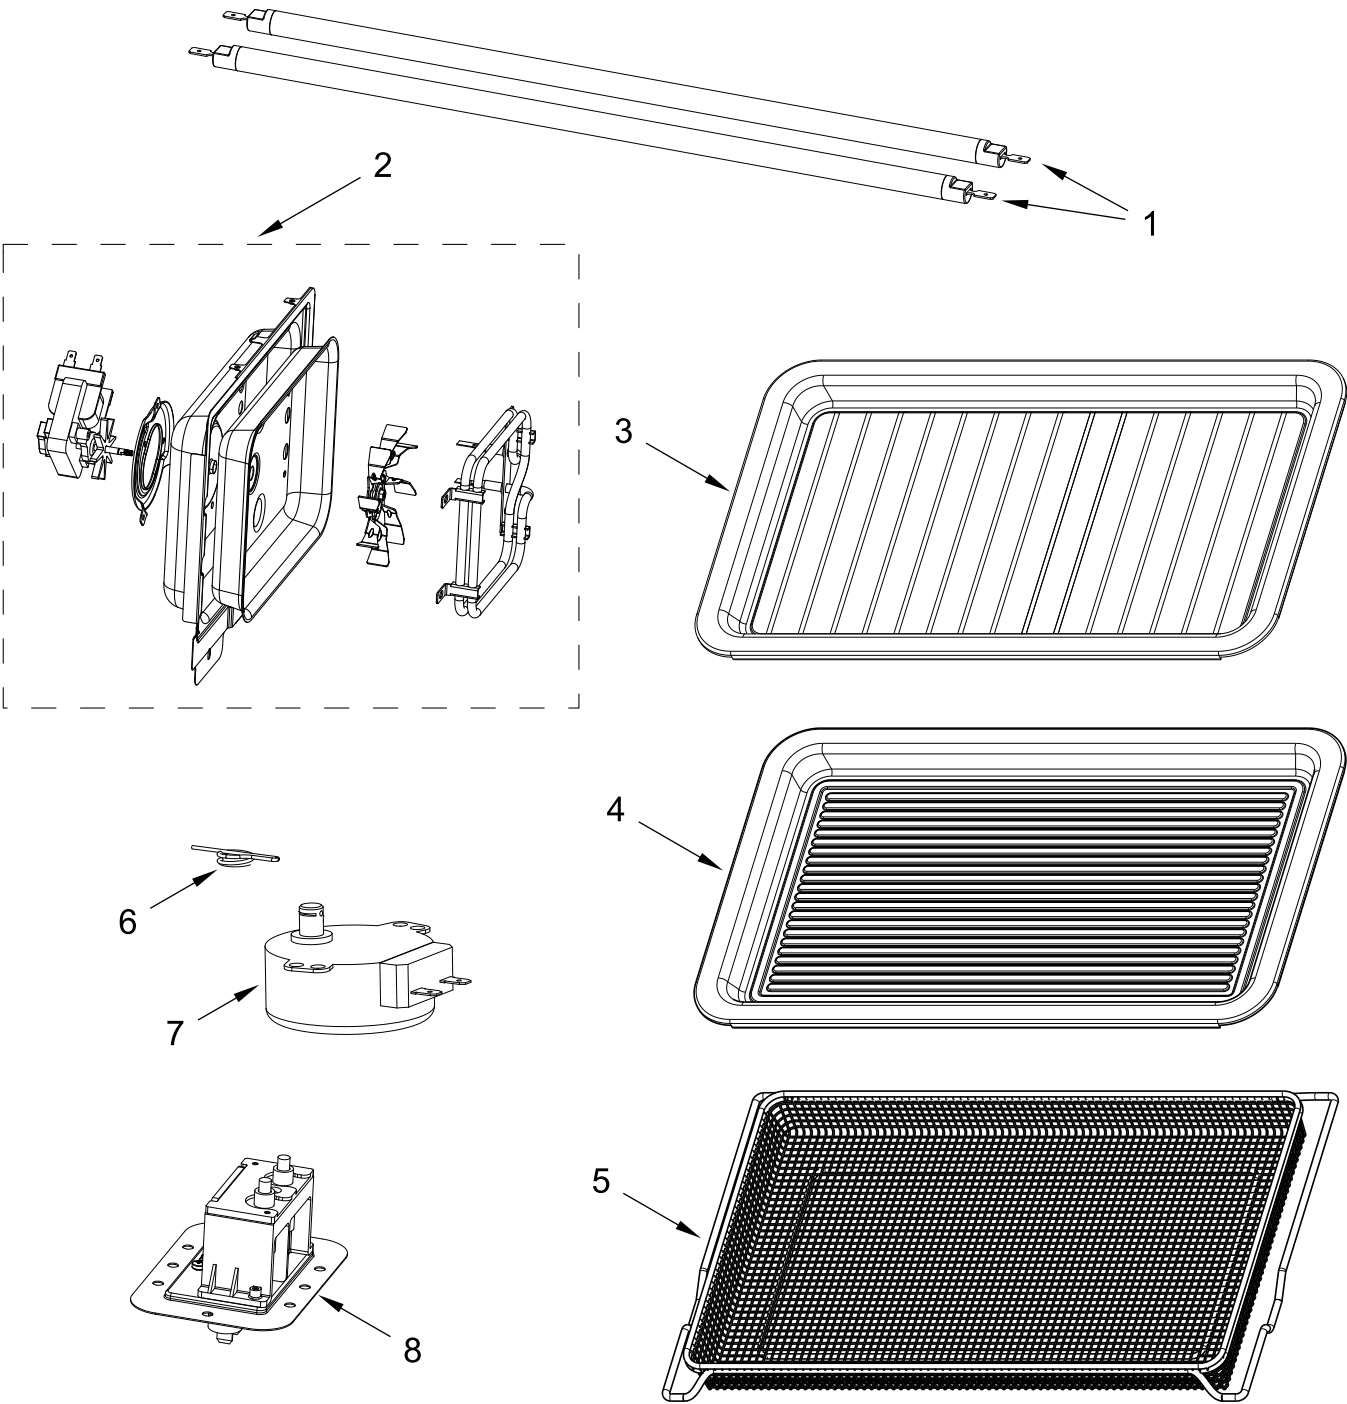

COOKING AND COOKWARE PARTS

COOKING AND COOKWARE PARTS

<u>Illus.</u> <u>No.</u>	<u>Part No.</u>	<u>Description</u>	<u>Illus.</u> <u>No.</u>	<u>Part No.</u>	<u>Description</u>	<u>Illus.</u> <u>No.</u>	<u>Part No.</u>	<u>Description</u>
1	W11601429	Heater, Quartz Grill	4	W11600710	Pan, Toast	7	W11658672	Motor, Stirring
2	W11593984	Assembly, Convection	5	W11600707	Basket, Air Fry	8	W11590208	Connector, Heating Plate
3	W11600706	Rack, Wire	6	W11632382	Spring, Antenna