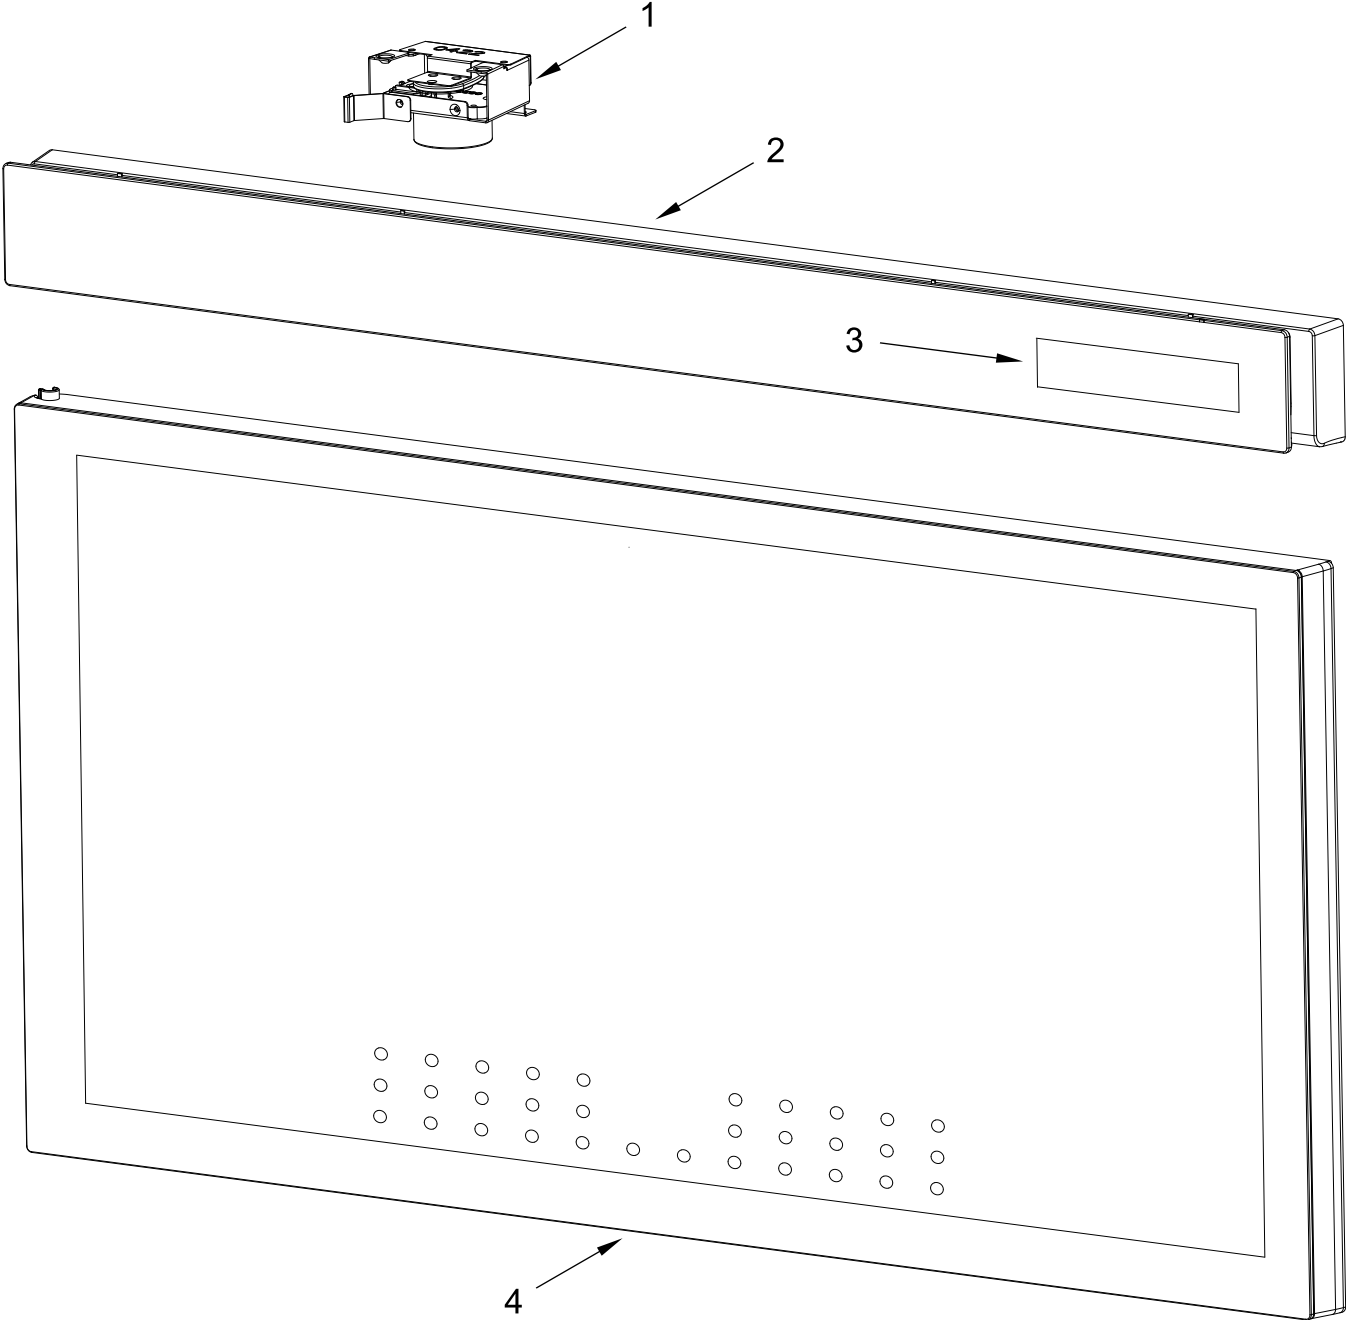

DOOR AND VENT DOOR PARTS