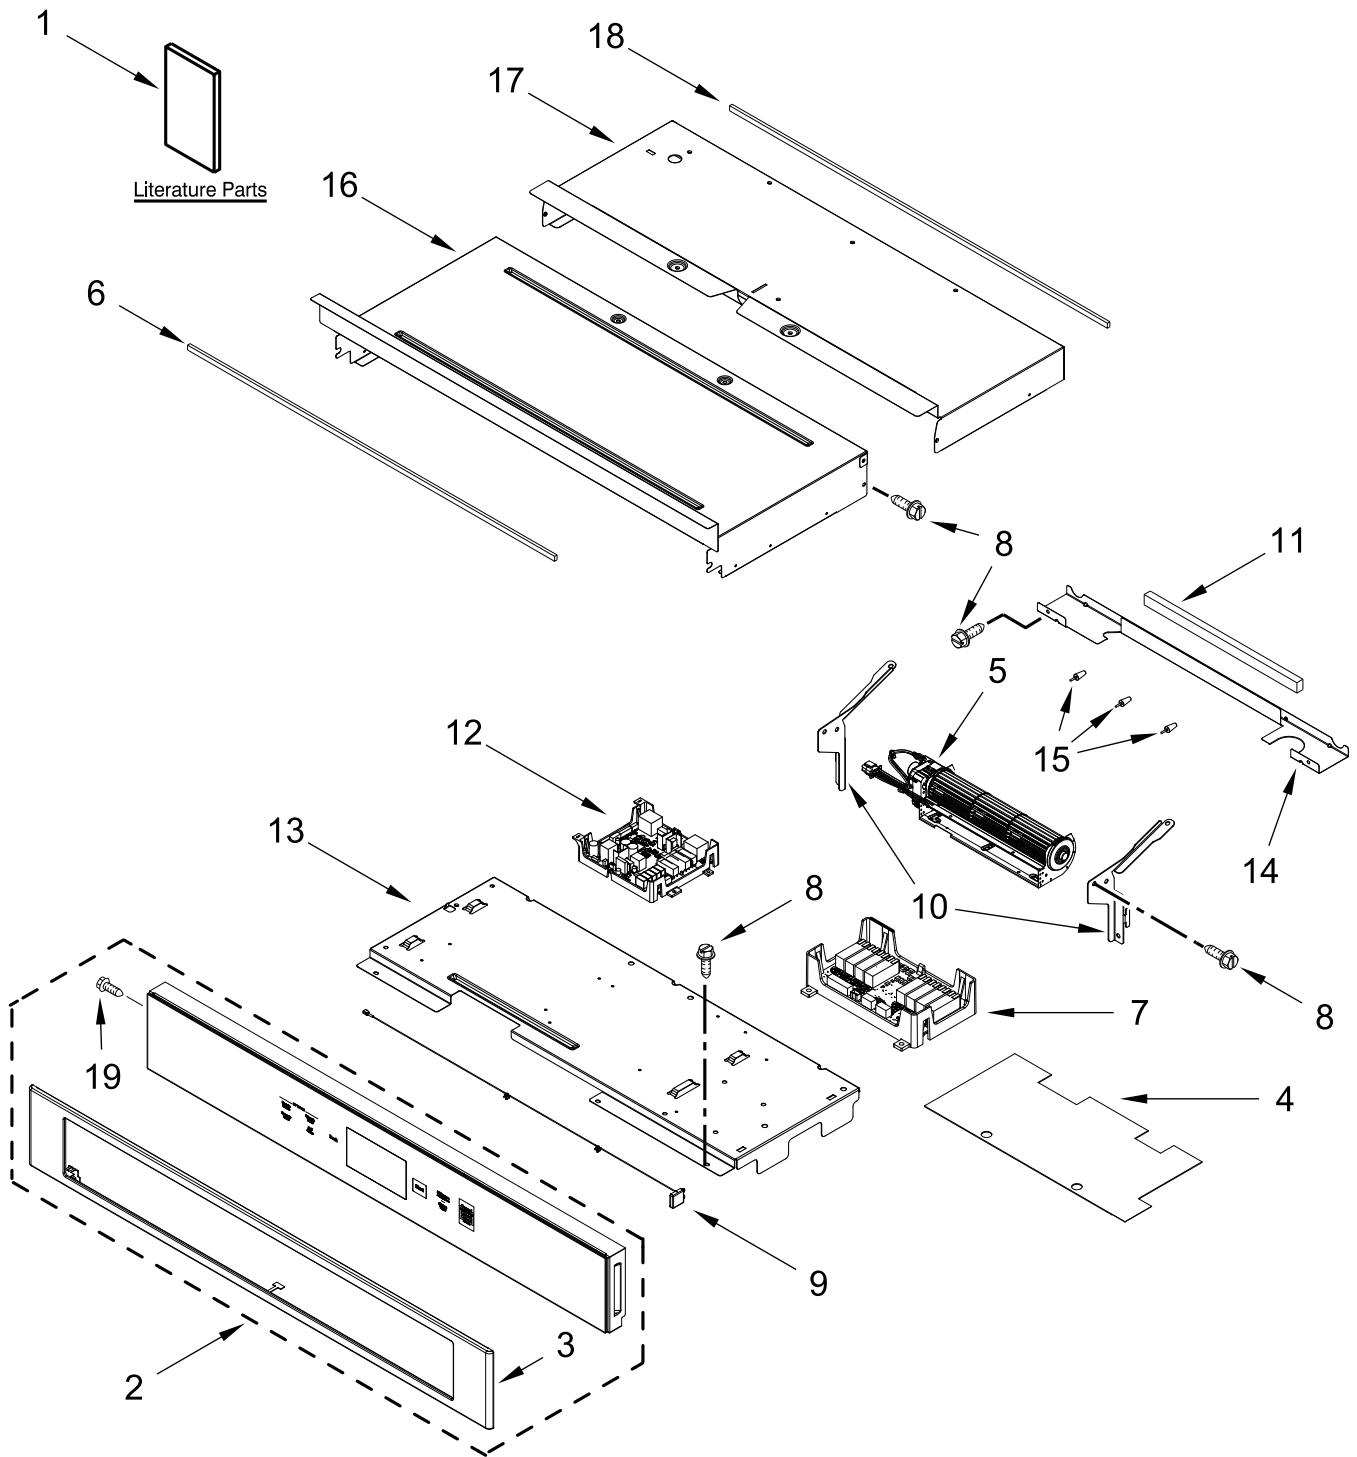

KitchenAid®

ELECTRIC WALL OVEN

MODELS:

KODE900HSS21 (Stainless)

KODE900HBS21 (Black Stainless)

CONTROL PANEL PARTS

CONTROL PANEL PARTS

<u>Illus. No.</u>	<u>Part No.</u>	<u>Description</u>	<u>Illus. No.</u>	<u>Part No.</u>	<u>Description</u>	<u>Illus. No.</u>	<u>Part No.</u>	<u>Description</u>
1		Literature Parts	8	7101P426-60	Screw	19	W11339492	Screw (Black)
	W11340821	Owner's Manual	9	W11409842	Antenna			FOLLOWING PARTS NOT ILLUSTRATED
	W11382210	Quick Start Guide	10	W10655463	Bracket, Blower (Left)		W11342420	Harness, Main
	W11477595	Tech Sheet		W10655462	Bracket, Blower (Right)		W11319490	Harness, Signal
2		Assembly, Control Panel	11	4451758	Block, Foam		W11264646	Harness, Door Latch
	W11243254	Stainless	12	W10850871	Control (Copernicus)		W10562910	Harness, EOL
	W11243255	Black Stainless	13	W11179509	Tray, Electronic		W11233570	Harness, Console
3		Skin, Control Panel	14	W11166802	Divider, Chassis Back		4450800	Screw, Grounding
	W10588740	Stainless	15	W10351295	Bumper		313438	Clip, Harness
	W10776407	Black Stainless	16	W11244445	Cover, 30 IN Chassis Top Front		4448664	Clamp, Conduit
4	W10752925	Pad, Insulator	17	W11223325	Cover, 30 IN Chassis Top Back		W10655464	Bracket, Harness
5	W11397930	Blower	18	W10728475	Gasket, Rubber		W10487999	Clip, Harness
6	W11162063	Gasket, Rubber					W11394923	Bag, Hardware
7	W10890118	Appliance Manager, Expansion						