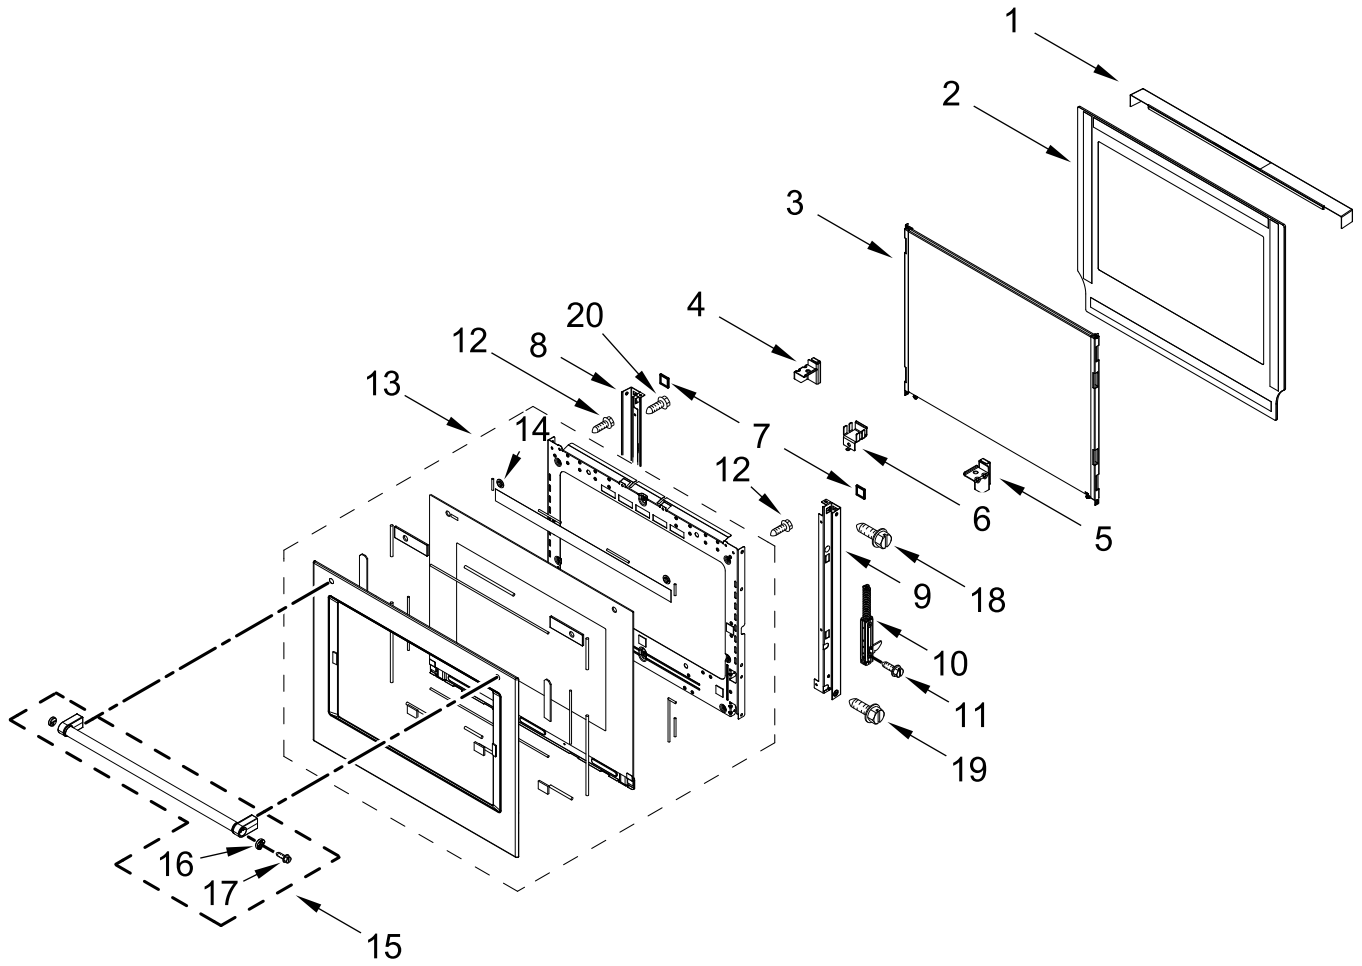

UPPER OVEN DOOR PARTS

UPPER OVEN DOOR PARTS

<u>Illus. No.</u>	<u>Part No.</u>	<u>Description</u>	<u>Illus. No.</u>	<u>Part No.</u>	<u>Description</u>	<u>Illus. No.</u>	<u>Part No.</u>	<u>Description</u>
1	W11597415	Top Vent Trim Assembly	8	W11302773	Rail, Door (Left)	15		Handle Assembly
2	W11260091	Glass Cavity Assembly	9	W11302780	Rail, Door (Right)		W11241572	Stainless
3	W11304273	Air Divider Assembly	10	W11296041	Hinge, Door (Left)	16	W10551026	Medallion, Handle
4	W11302803	Bracket, Glass (Left)		W11296043	Hinge, Door (Right)	17	W10656499	Screw
5	W11302802	Bracket, Glass (Right)	11	3196183	Screw	18	694091	Screw
6	W11302954	Bracket, Glass Reinforcement	12	W11317731	Screw (Black)	19	W11290045	Screw
7	W10517428	Spacer, Vent	13		Door Assembly	20	W10443110	Screw
				W11295957	Stainless			
				W11295959	Black Stainless			
			14	W10319024	Washer, Door