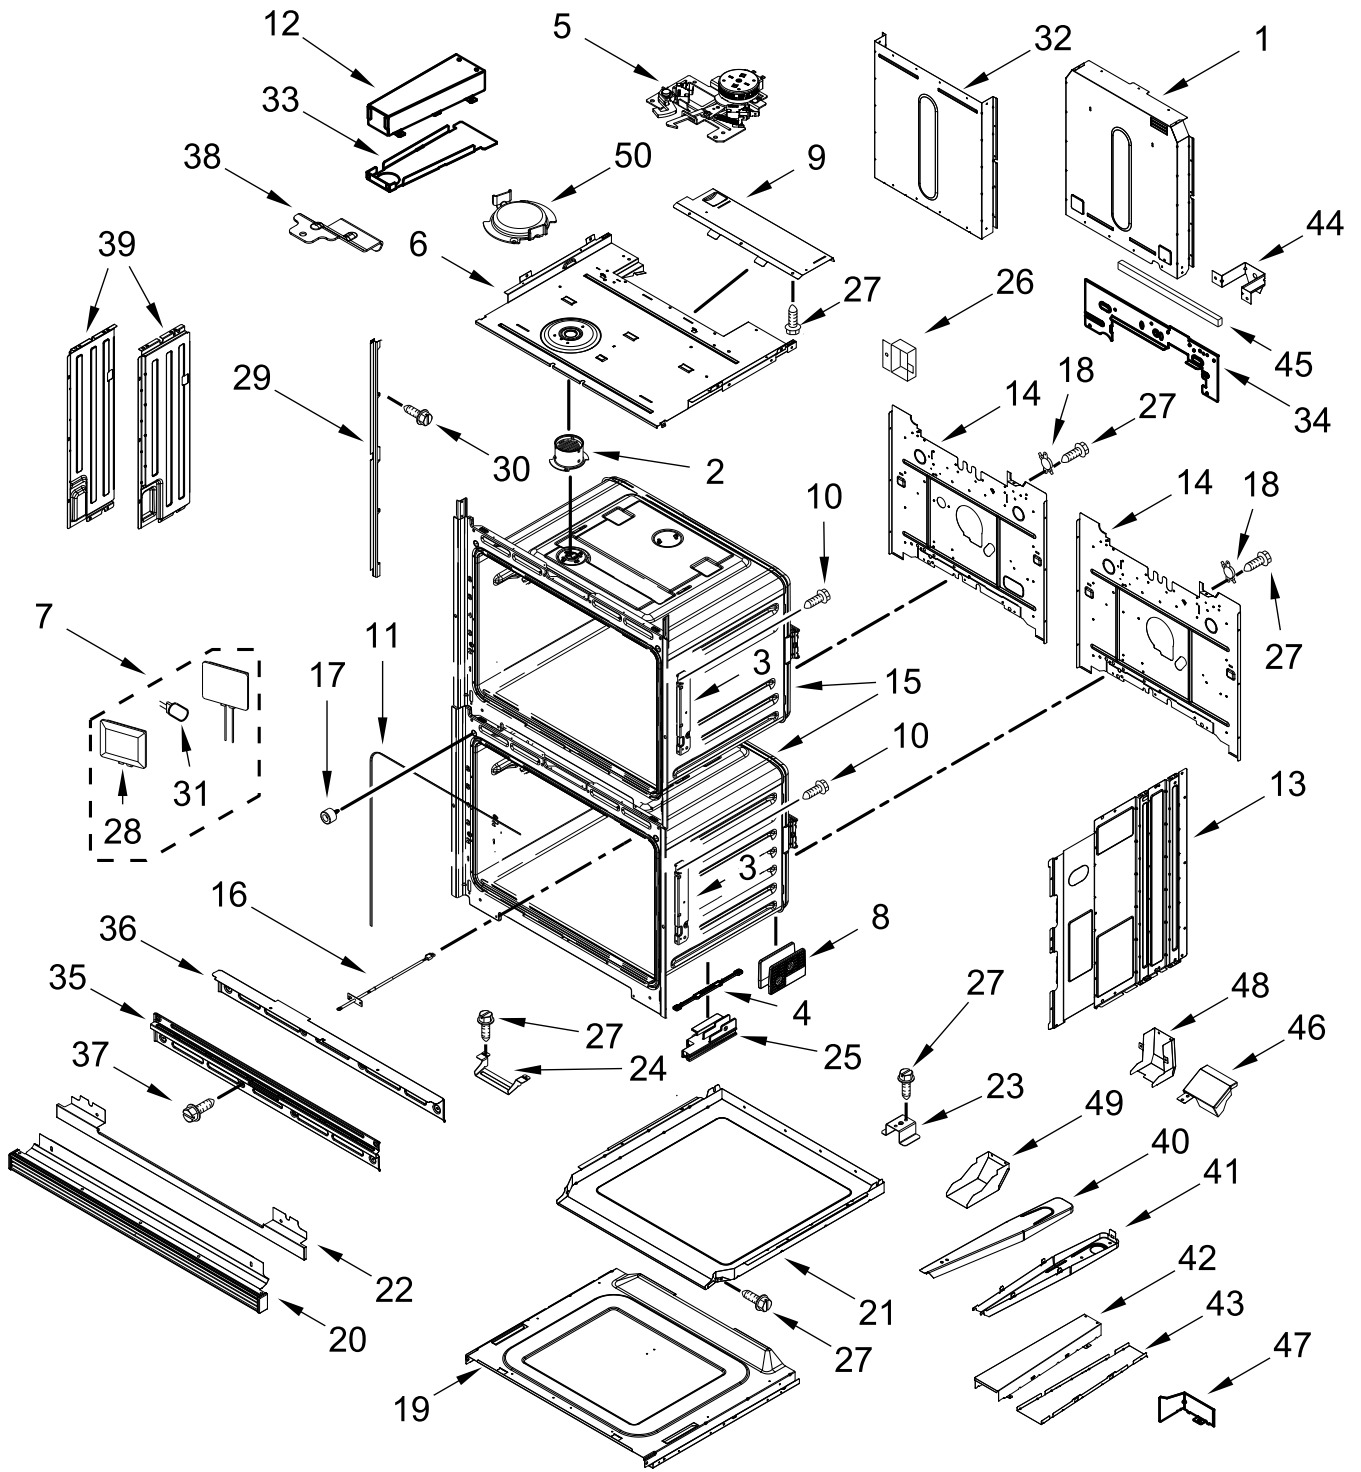

OVEN PARTS

OVEN PARTS

<u>Illus. No.</u>	<u>Part No.</u>	<u>Description</u>	<u>Illus. No.</u>	<u>Part No.</u>	<u>Description</u>	<u>Illus. No.</u>	<u>Part No.</u>	<u>Description</u>
1	W11165250	Duct, Chassis Back (Upper)	20		Assembly, Bottom Vent	36	W11334857	Vent, Top 30 IN
2	W11085298	Tube, Vent		W11369892	Stainless	37	W11249635	Screw
3	W11239070	Receiver, Hinge (Left)		W11410028	Black Stainless	38	W11342780	Bracket, Top Front
	W11239072	Receiver, Hinge (Right)	21	W11244446	Duct, Bottom Chassis	39	W11167419	Cover, Suction (Left)
4	W11558603	Spacer, Base			Trim, Bottom Vent		W11186675	Cover, Suction (Right)
5	W11655005	Latch, Motorized		W11356753	Black	40	W11256421	Cover, Top Back Exhaust
6	W11168071	Top, Chassis	23	W11135135	Support, Air Channel	41	W11256420	Base, Top Back Exhaust
7	W11205574	Assembly, Oven Light	24	W11390667	Spacer, Chassis Bottom Duct	42	W11256431	Cover, Lower Back Exhaust
8	W11245118	Foot, Base	25	W11245114	Foot, Chassis (Left)	43	W11256430	Base, Lower Back Exhaust
9	W10904163	Deflector, Blower		W11245116	Foot, Chassis (Right)	44	W11344645	Hat Bracket, Vent
10	W10254050	Screw	26	8285593	Cover, Connector	45	W11211345	Foam, U-Bracket
11	W11608108	Gasket	27	7101P426-60	Screw	46	W11256428	Cap, Back Upper Exhaust
12	W11256427	Cover, Upper Back Exhaust	28	W10472386	Lens, Light	47	W11260508	Deflector, DBL
13	W11165274	Side, Chassis	29	W11235460	Cover, Side trim (Left)	48	W11256429	Deflector, Upper Back Exhaust
14	W11244441	Back, Chassis (Upper)		W11235461	Cover, Side Trim (Right)	49	W11256432	Deflector, Lower Back Exhaust
	W11223327	Back, Chassis (Lower)	30	W11404000	Screw	50	W11248347	Cap, Chimney Vent
15		Liner, Oven (Not Serviceable)	31	W10472384	Bulb, Light			FOLLOWING PARTS NOT ILLUSTRATED
16	W11346074	Probe, Sensor	32	W11219304	Duct, Chassis Back (Lower)	W11188284		Insulation, Wrap
17	W11166315	Bumper and Screw	33	W11256425	Base, Upper Back Exhaust	W11234758		Insulation, Cavity
18	4449751	Thermostat (TOD)	34	W11255058	Bracket, U-Shape Chimney			
19	W11135103	Base, Chassis	35	W11433367	Vent, Center 30"