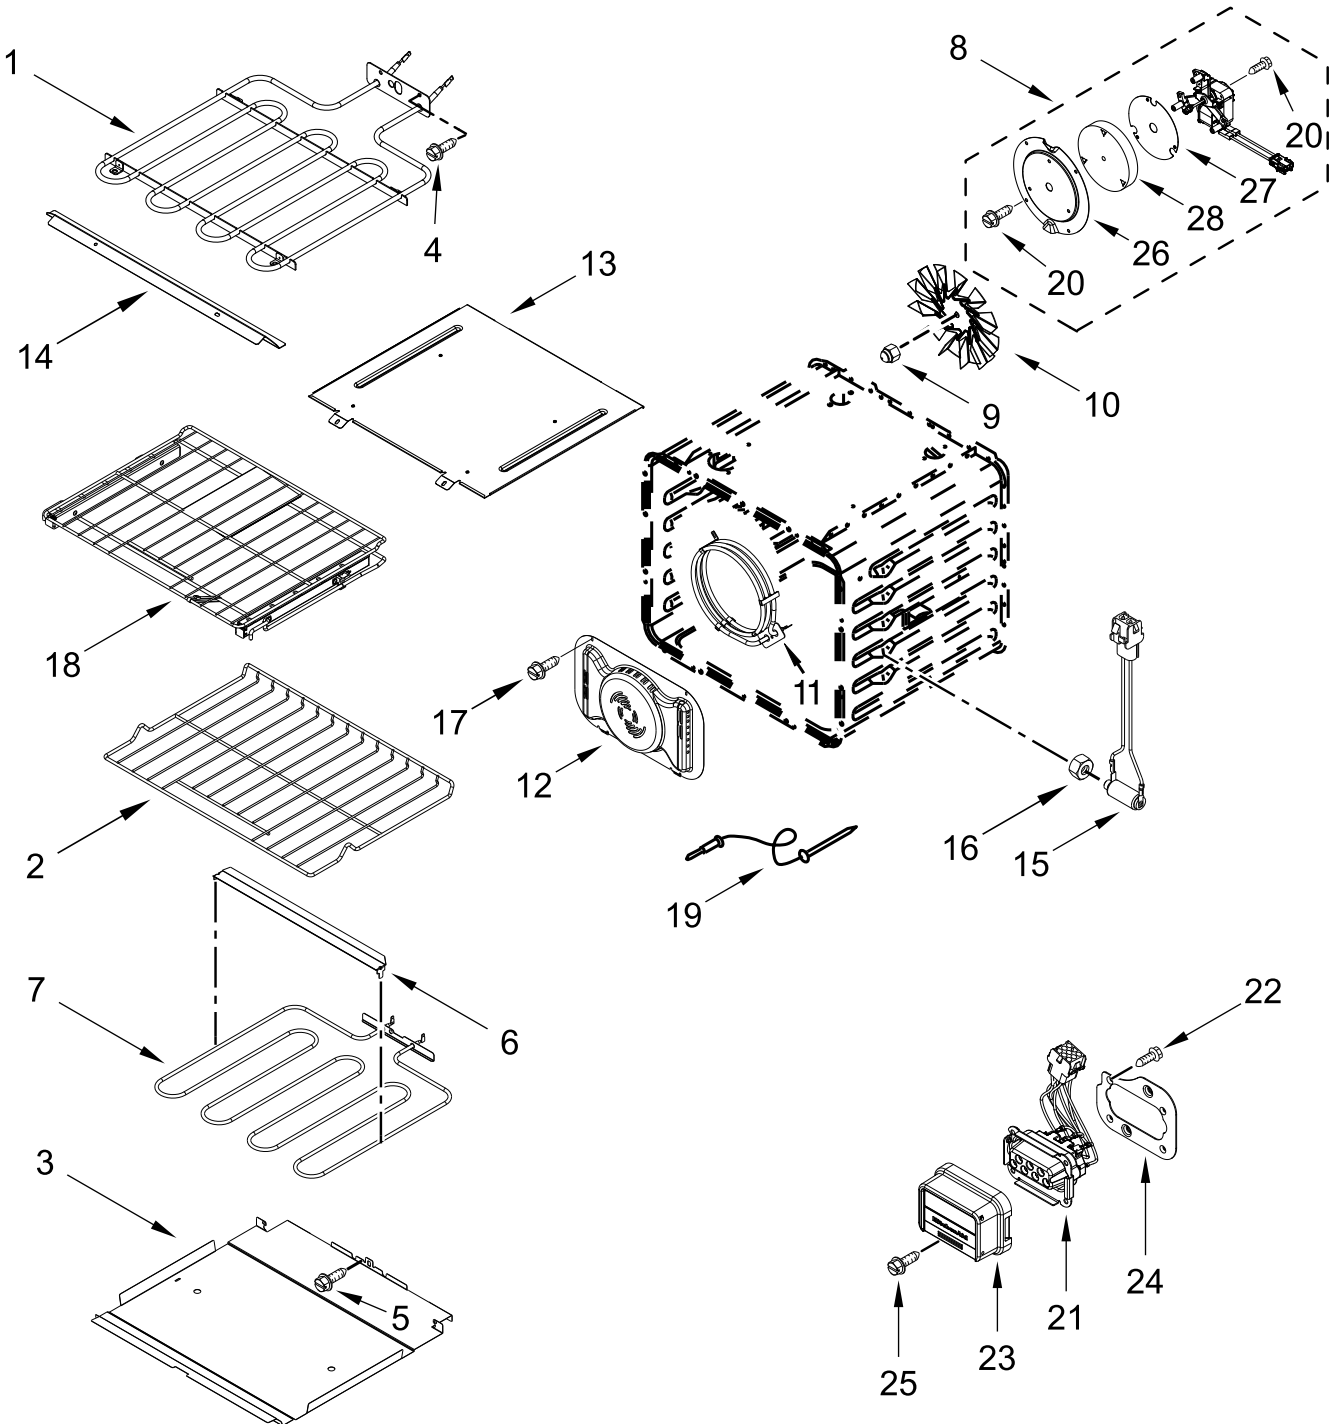

INTERNAL OVEN PARTS

INTERNAL OVEN PARTS

<u>Illus.</u> <u>No.</u>	<u>Part No.</u>	<u>Description</u>	<u>Illus.</u> <u>No.</u>	<u>Part No.</u>	<u>Description</u>	<u>Illus.</u> <u>No.</u>	<u>Part No.</u>	<u>Description</u>
1	W11238159	Element, Broil	11	W10546519	Element, Convection	22	W11249635	Screw
2	W10554526	Rack, Oven	12	W10918895	Baffle, Bow Tie	23	W10903893	Cover, Connector
3	W10318198	Tray, Hidden Bake	13	W11235537	Reflector, Broil	24	W11307587	Plate, Cavity Backer
4	7101P434-60	Screw	14	W10588737	Shield, Broil Front	25	W11236393	Screw
5	7101P426-60	Screw	15	W11252826	Jack, Meat Probe	26	W11235449	Cover, Convect Plate
6	W10282957	Crossbar, Hidden Bake Tray	16	W11033111	Nut, Locking	27	W11251715	Plate, Convect Motor
7	W11292248	Element, Bake	17	W10739592	Screw	28	W11251716	Insulation, Convect Motor
8	W11244895	Convect Motor Assembly	18	W10554531	Rack, Sliding			
9	W11433702	Nut, Acorn (LH)	19	9755542	Probe, Temperature			
10	W11425715	Blade, Fan	20	W10720084	Screw			
			21	W10903862	Connector, Plug Assembly Accessory