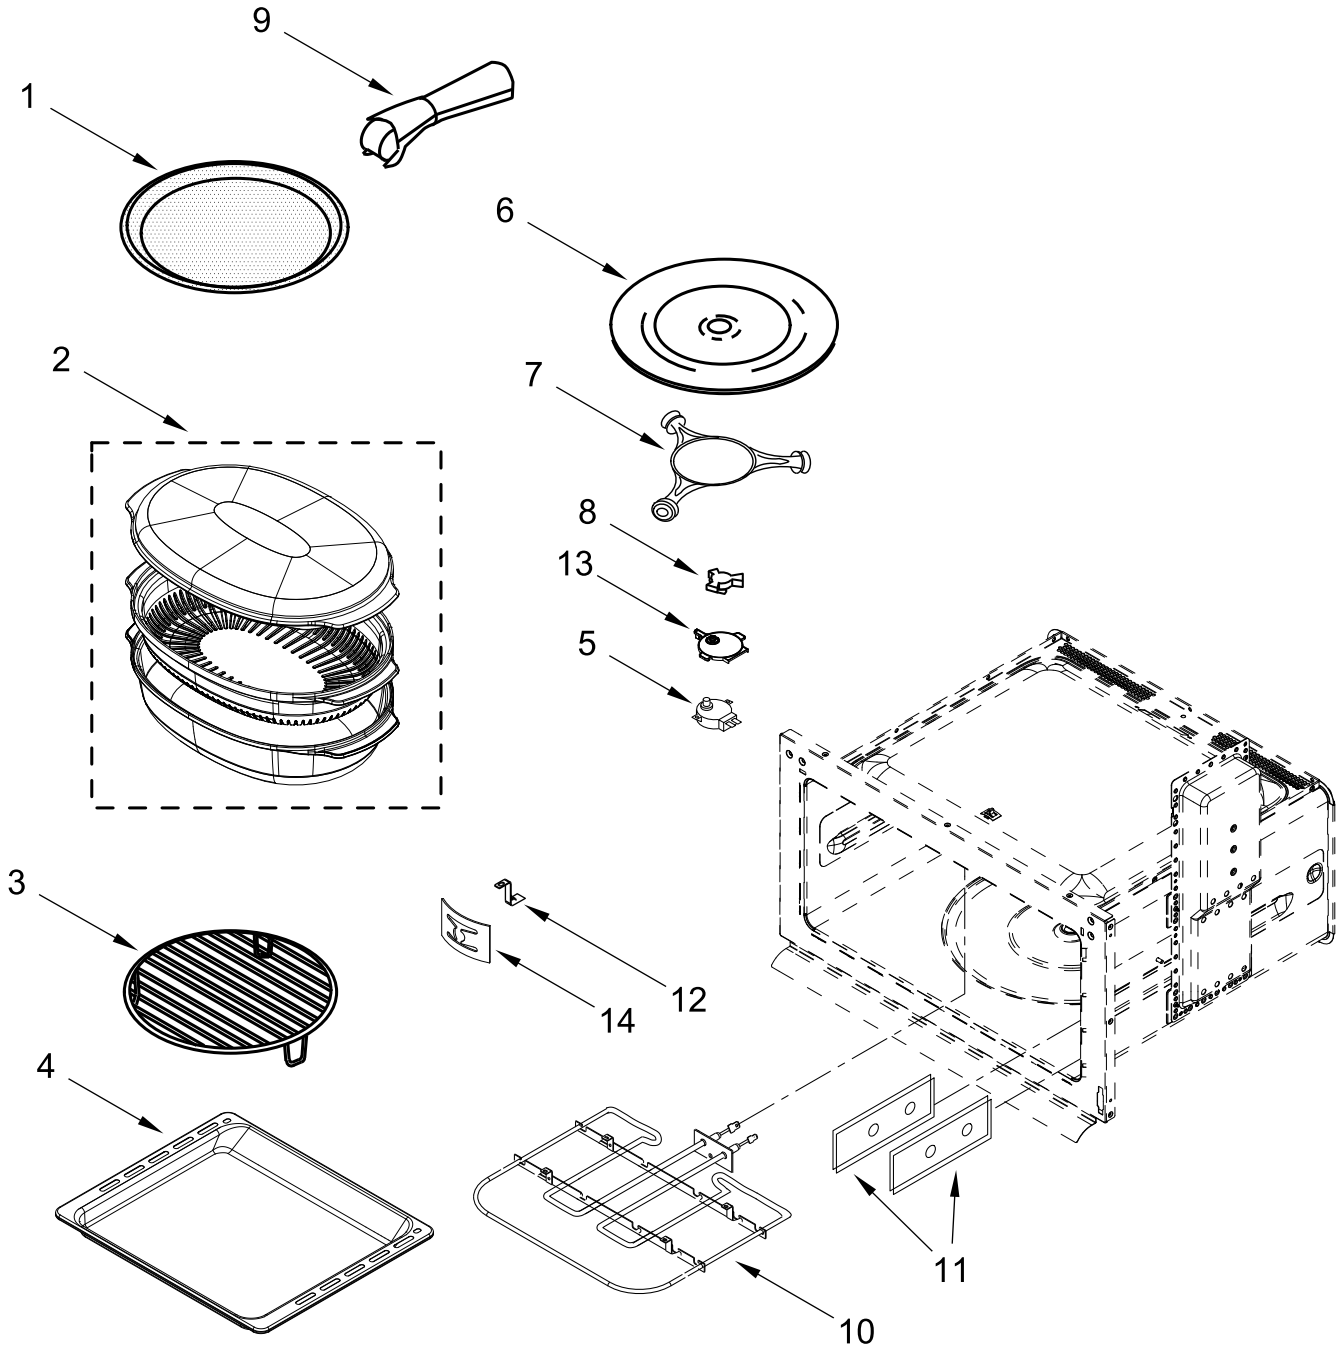

INTERNAL MICROWAVE PARTS

INTERNAL MICROWAVE PARTS

<u>Illus.</u> <u>No.</u>	<u>Part No.</u>	<u>Description</u>	<u>Illus.</u> <u>No.</u>	<u>Part No.</u>	<u>Description</u>	<u>Illus.</u> <u>No.</u>	<u>Part No.</u>	<u>Description</u>
1	461968977491	Plate, Crisp	7	W10367316	Ring, Turntable	13	461967753742	Adapter, Turntable Motor
2	W10796139	Steamer	8	W10545578	Drive, Turntable	14	252262898008	Support, Spring Lock Grill
3	W10748279	Rack, Low Convection	9	461968929542	Handle, Pan			
4	W10750839	Plate, Baking	10	W10387651	Element, Grill			
5	461967848971	Motor, Turntable	11	461967451001	Plate, Cover			
6	W11340343	Turntable	12	461967753871	Support, Element