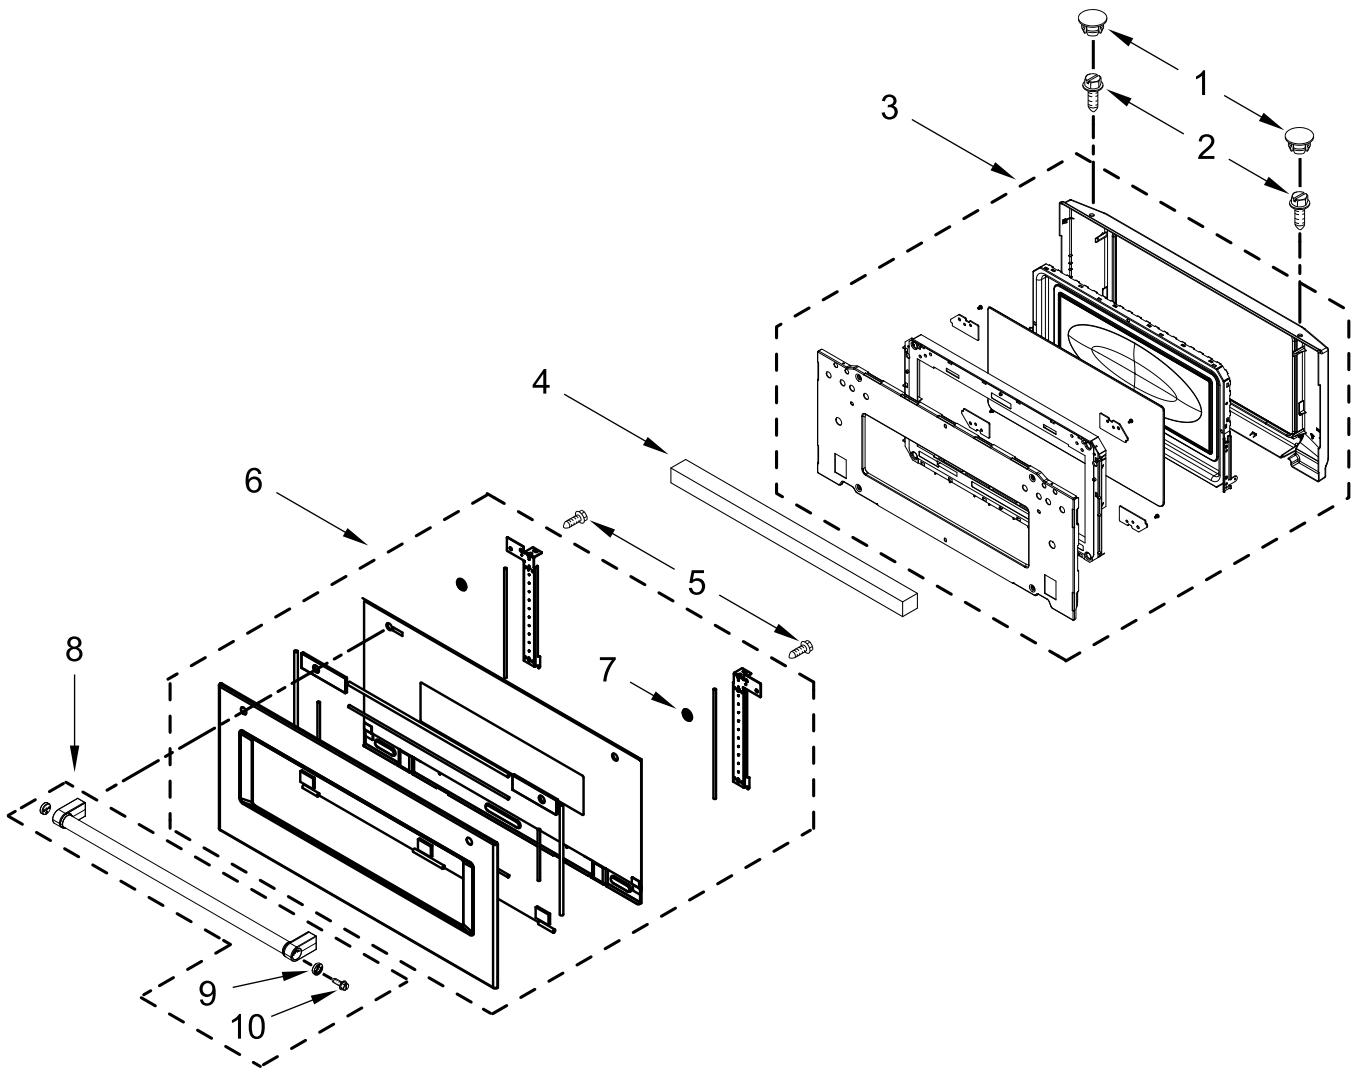

MICROWAVE DOOR PARTS

MICROWAVE DOOR PARTS

<u>Illus.</u> <u>No.</u>	<u>Part No.</u>	<u>Description</u>	<u>Illus.</u> <u>No.</u>	<u>Part No.</u>	<u>Description</u>	<u>Illus.</u> <u>No.</u>	<u>Part No.</u>	<u>Description</u>
1	8304588BL	Cap, Screw	5	W11317731	Screw (Black)	8		Handle Assembly
2	7101P338-60	Screw	6		Door Assembly		W11241574	Stainless
3	W11639552	Inner Door Assembly		W11300493	Stainless	9	W10551026	Medallion, Handle
4	W10359769	Foam, Door Handle	7	W10319024	Washer, Door	10	W10656499	Screw