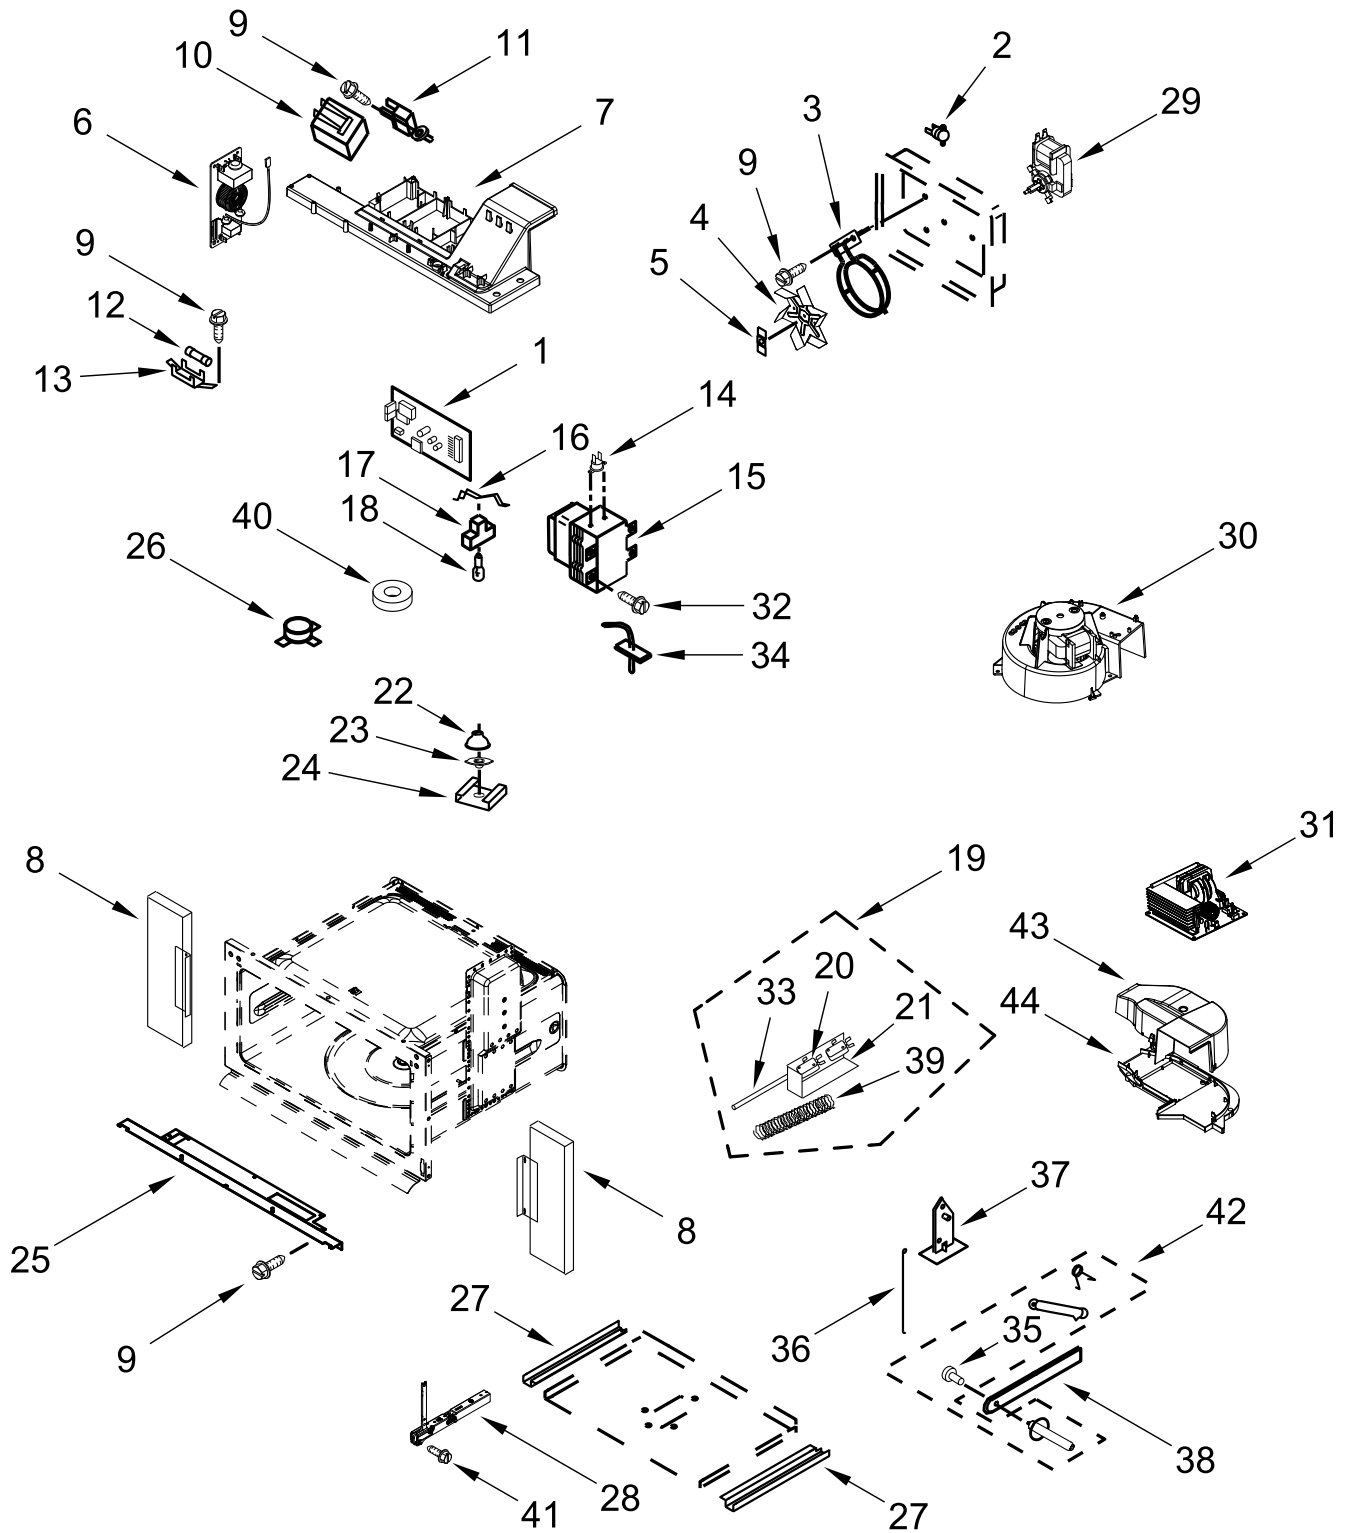

CABINET AND STIRRER PARTS

CABINET AND STIRRER PARTS

<u>Illus.</u> <u>No.</u>	<u>Part No.</u>	<u>Description</u>	<u>Illus.</u> <u>No.</u>	<u>Part No.</u>	<u>Description</u>	<u>Illus.</u> <u>No.</u>	<u>Part No.</u>	<u>Description</u>
1	W11289998	Manager, Appliance	17	W10490593	Holder, Lamp	37	461967750494	Support
2	423107845441	Sensor, Convection	18	W10795595	Lamp, Halogen	38	W11213889	Arm, Sliding
3	461967848711	Heater, Convection Element	19	W10358241	Assembly, Interlock Switch	39	423107570871	Spring, Release Rod
4	W11453899	Blade, Fan	20	461967848881	Switch	40	W10769147	Sealing, Lamp
5	W10120233	Nut, Speed	21	W10876593	Holder, Switch	41	461967825781	Screw (Shoulder)
6	W11505129	Filter, Noise	22	423107022541	Reflector	42	W10128850	Assembly, Sliding Arm
7	461967754821	Duct, Magnetron	23	423107720491	Lens, Lamp	43	W11591019	Housing, Upper Inverter
8	461967017511	Trim, Side (Left)	24	W11440819	Clip, Spring	44	W11591018	Housing, Lower Inverter
	W11044584	Trim, Side (Right)	25	W11334717	Vent, Top			MISCELLANEOUS PARTS
9	461967825321	Screw	26	W10460457	Sensor, Humidity			
10	461967848621	Transformer, Light (20V)	27	461967008461	Support, Bottom			
11	461967842541	Thermoactuator	28	W11681075	Hinge, Door	W11539494		Harness, Inverter
12	241908600053	Fuse	29	W11233698	Motor, Convection Fan	W11555168		Harness, Interlock
13	4375231	Block, Fuse	30	W11131760	Cooling Fan Assembly	W11454022		Harness, Fan and Turntable
14	461967846741	Thermostat, Magnetron	31	W11504539	Inverter	W11539527		Jumper Harness, Communication
15	W11504545	Magnetron	32	461967825971	Screw			
16	W10465869	Spring, Lamp	33	461967750464	Rod, Push			
			34	241960100002	Sensor, Temperature			
			35	461967510191	Bushing			
			36	461967570351	Spring, Torsion