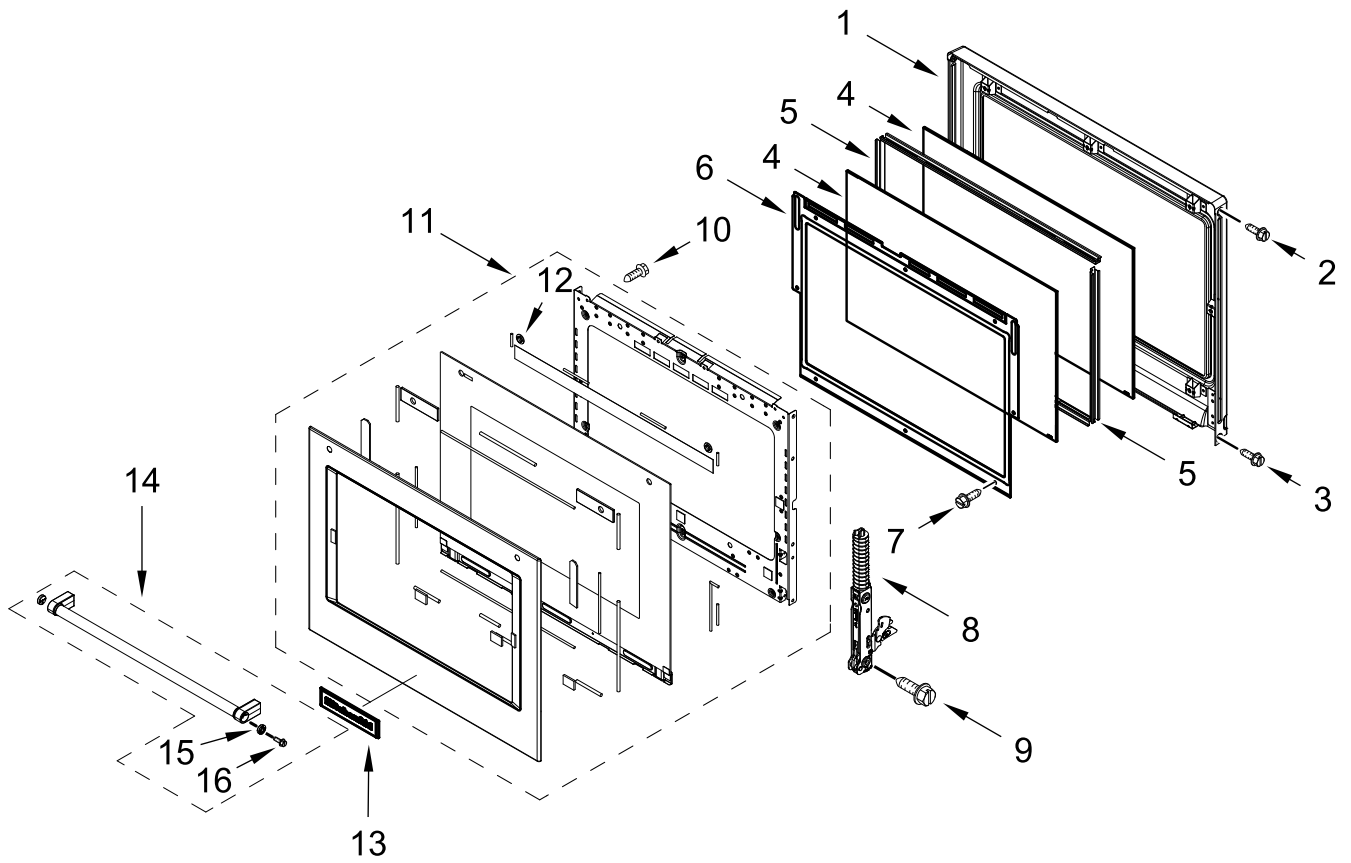

KitchenAid®

ELECTRIC COMBO WALL OVEN

MODELS:

KOEC527PSS00 (Stainless)

CONTROL PANEL PARTS

CONTROL PANEL PARTS

<u>Illus. No.</u>	<u>Part No.</u>	<u>Description</u>	<u>Illus. No.</u>	<u>Part No.</u>	<u>Description</u>	<u>Illus. No.</u>	<u>Part No.</u>	<u>Description</u>
1		Literature Parts	7	W11037652	Chassis, Cover Top Back 27 In WIFI	16	W10681157	Cover, Combo Blower
	W11655510	Owner's Manual				17	W11533682	Cover, WIFI
	W11618058	Quick Start Guide	8	7101P426-60	Screw			FOLLOWING PARTS NOT ILLUSTRATED
	W11340885	Wiring Diagram	9	4450118	Nut			
	W11382178	Tech Manual	10	W10655463	Bracket, Blower (Left)		W11659368	Harness, Main
2		Assembly, Control Panel (Includes Overlay)		W10655462	Bracket, Blower (Right)		W11256627	Harness, Signal
	W11640538	Stainless	11	4451758	Block, Foam		W11264646	Harness, Door Latch
3	W11249218	Appliance Manager, Copernicus	12		Skin, Control Panel		W11229448	Harness, Communication
				W10588741	Stainless		313438	Clip, Harness
4	W11339492	Screw (Black)	13	W10283025	Side, Bracket		4450800	Screw, Grounding
5	W11397930	Blower	14	W11166802	Divider, Chassis Back		W11226264	Strap, Ground
6	W10655467	Chassis, Combo Side	15	W10318159	Chassis, Cover Top Front 27 In		4448664	Clamp, Conduit
							W11394923	Bag, Hardware

OVEN DOOR PARTS

OVEN DOOR PARTS

<u>Illus.</u> <u>No.</u>	<u>Part No.</u>	<u>Description</u>	<u>Illus.</u> <u>No.</u>	<u>Part No.</u>	<u>Description</u>	<u>Illus.</u> <u>No.</u>	<u>Part No.</u>	<u>Description</u>
1	W11302593	Liner Assembly	8	W11633416	Hinge, Door (Left)	14		Handle Assembly
2	7101P375-60	Screw		W11633417	Hinge, Door (Right)		W11241574	Stainless
3	W11290045	Screw	9	3196183	Screw	15	W10551026	Medallion, Handle
4	W10618123	Glass, Inner	10	W11317731	Screw (Black)	16	W10656499	Screw
5	W11302731	Spacer, Air Divider	11		Door Assembly			
6	W11204277	Retainer, Air Divider Glass		W11295967	Stainless			
7	7101P426-60	Screw	12	W10319024	Washer, Door			
			13	W10518672	Badge			