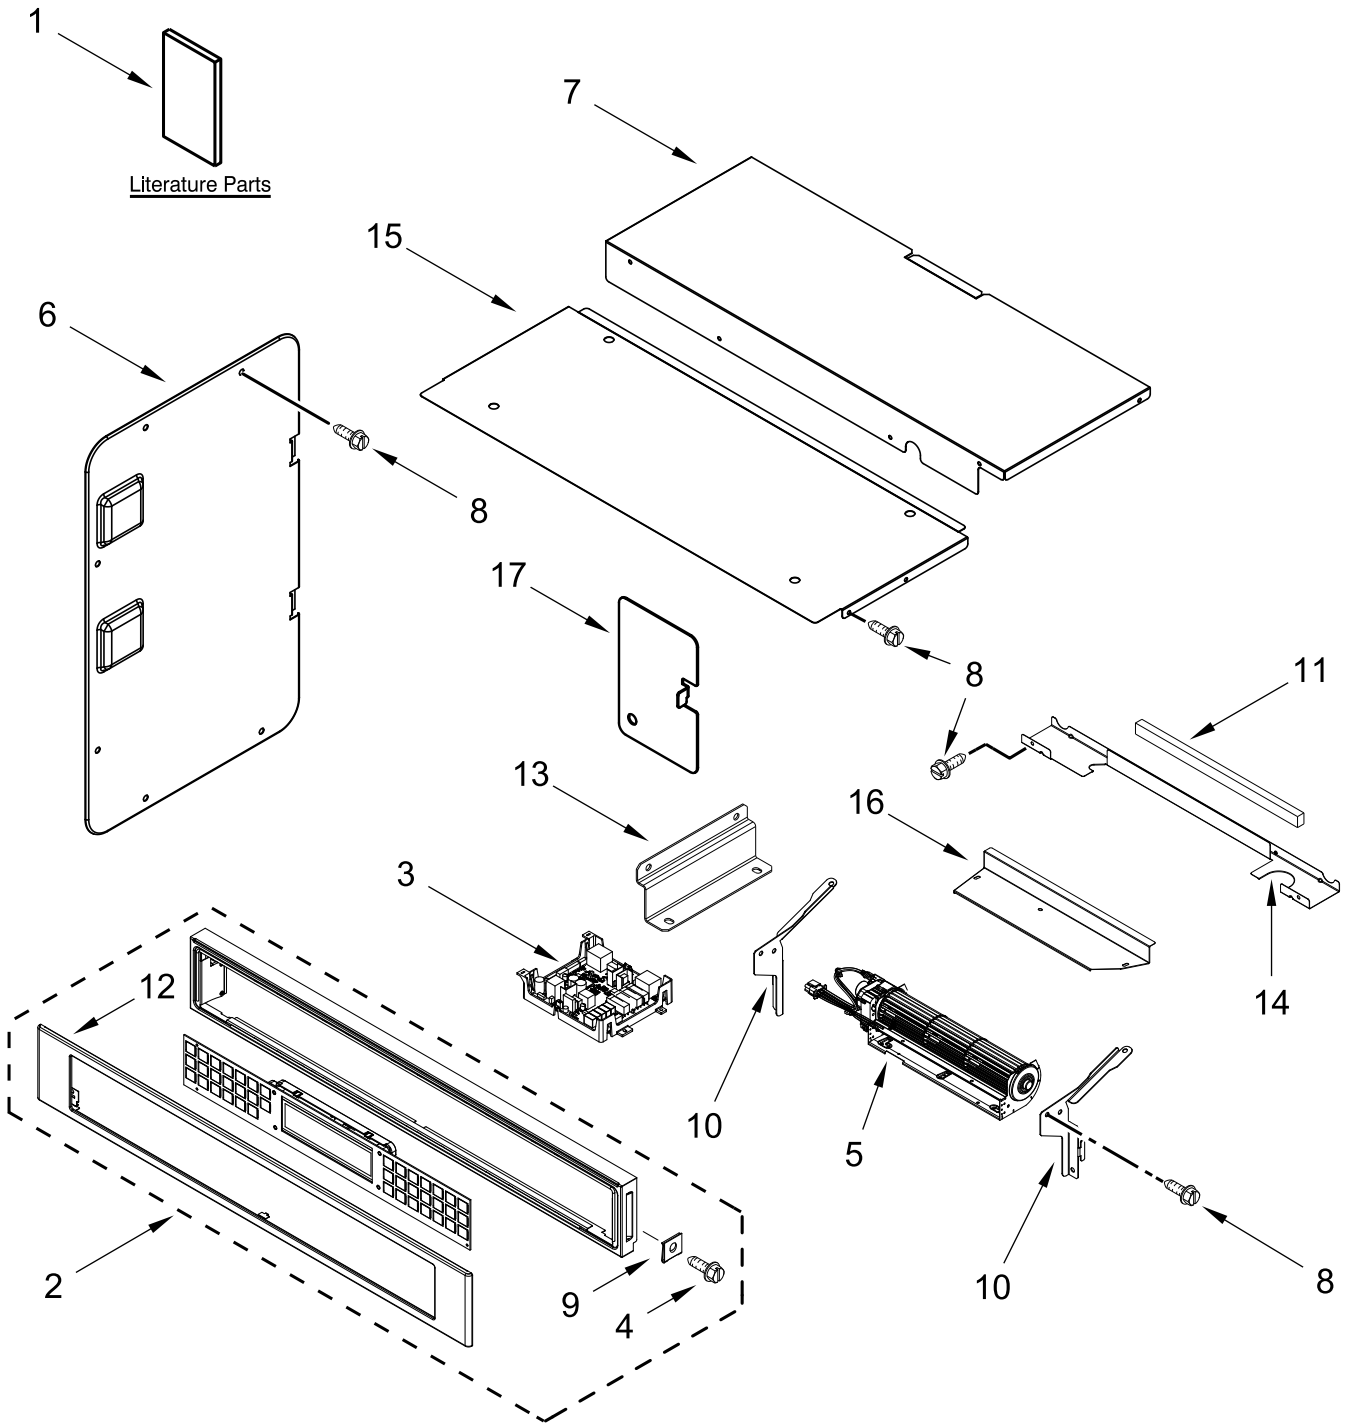

KitchenAid®

ELECTRIC COMBO WALL OVEN

MODELS:

KOEC527PSS00 (Stainless)

CONTROL PANEL PARTS

CONTROL PANEL PARTS

<u>Illus. No.</u>	<u>Part No.</u>	<u>Description</u>	<u>Illus. No.</u>	<u>Part No.</u>	<u>Description</u>	<u>Illus. No.</u>	<u>Part No.</u>	<u>Description</u>
1		Literature Parts	7	W11037652	Chassis, Cover Top Back 27 In WIFI	16	W10681157	Cover, Combo Blower
	W11655510	Owner's Manual				17	W11533682	Cover, WIFI
	W11618058	Quick Start Guide	8	7101P426-60	Screw			FOLLOWING PARTS NOT ILLUSTRATED
	W11340885	Wiring Diagram	9	4450118	Nut			
	W11382178	Tech Manual	10	W10655463	Bracket, Blower (Left)		W11659368	Harness, Main
2		Assembly, Control Panel (Includes Overlay)		W10655462	Bracket, Blower (Right)		W11256627	Harness, Signal
	W11640538	Stainless	11	4451758	Block, Foam		W11264646	Harness, Door Latch
3	W11249218	Appliance Manager, Copernicus	12		Skin, Control Panel		W11229448	Harness, Communication
				W10588741	Stainless		313438	Clip, Harness
4	W11339492	Screw (Black)	13	W10283025	Side, Bracket		4450800	Screw, Grounding
5	W11397930	Blower	14	W11166802	Divider, Chassis Back		W11226264	Strap, Ground
6	W10655467	Chassis, Combo Side	15	W10318159	Chassis, Cover Top Front 27 In		4448664	Clamp, Conduit
							W11394923	Bag, Hardware

OVEN DOOR PARTS

OVEN DOOR PARTS

<u>Illus.</u> <u>No.</u>	<u>Part No.</u>	<u>Description</u>	<u>Illus.</u> <u>No.</u>	<u>Part No.</u>	<u>Description</u>	<u>Illus.</u> <u>No.</u>	<u>Part No.</u>	<u>Description</u>
1	W11302593	Liner Assembly	8	W11633416	Hinge, Door (Left)	14		Handle Assembly
2	7101P375-60	Screw		W11633417	Hinge, Door (Right)		W11241574	Stainless
3	W11290045	Screw	9	3196183	Screw	15	W10551026	Medallion, Handle
4	W10618123	Glass, Inner	10	W11317731	Screw (Black)	16	W10656499	Screw
5	W11302731	Spacer, Air Divider	11		Door Assembly			
6	W11204277	Retainer, Air Divider Glass		W11295967	Stainless			
7	7101P426-60	Screw	12	W10319024	Washer, Door			
			13	W10518672	Badge			