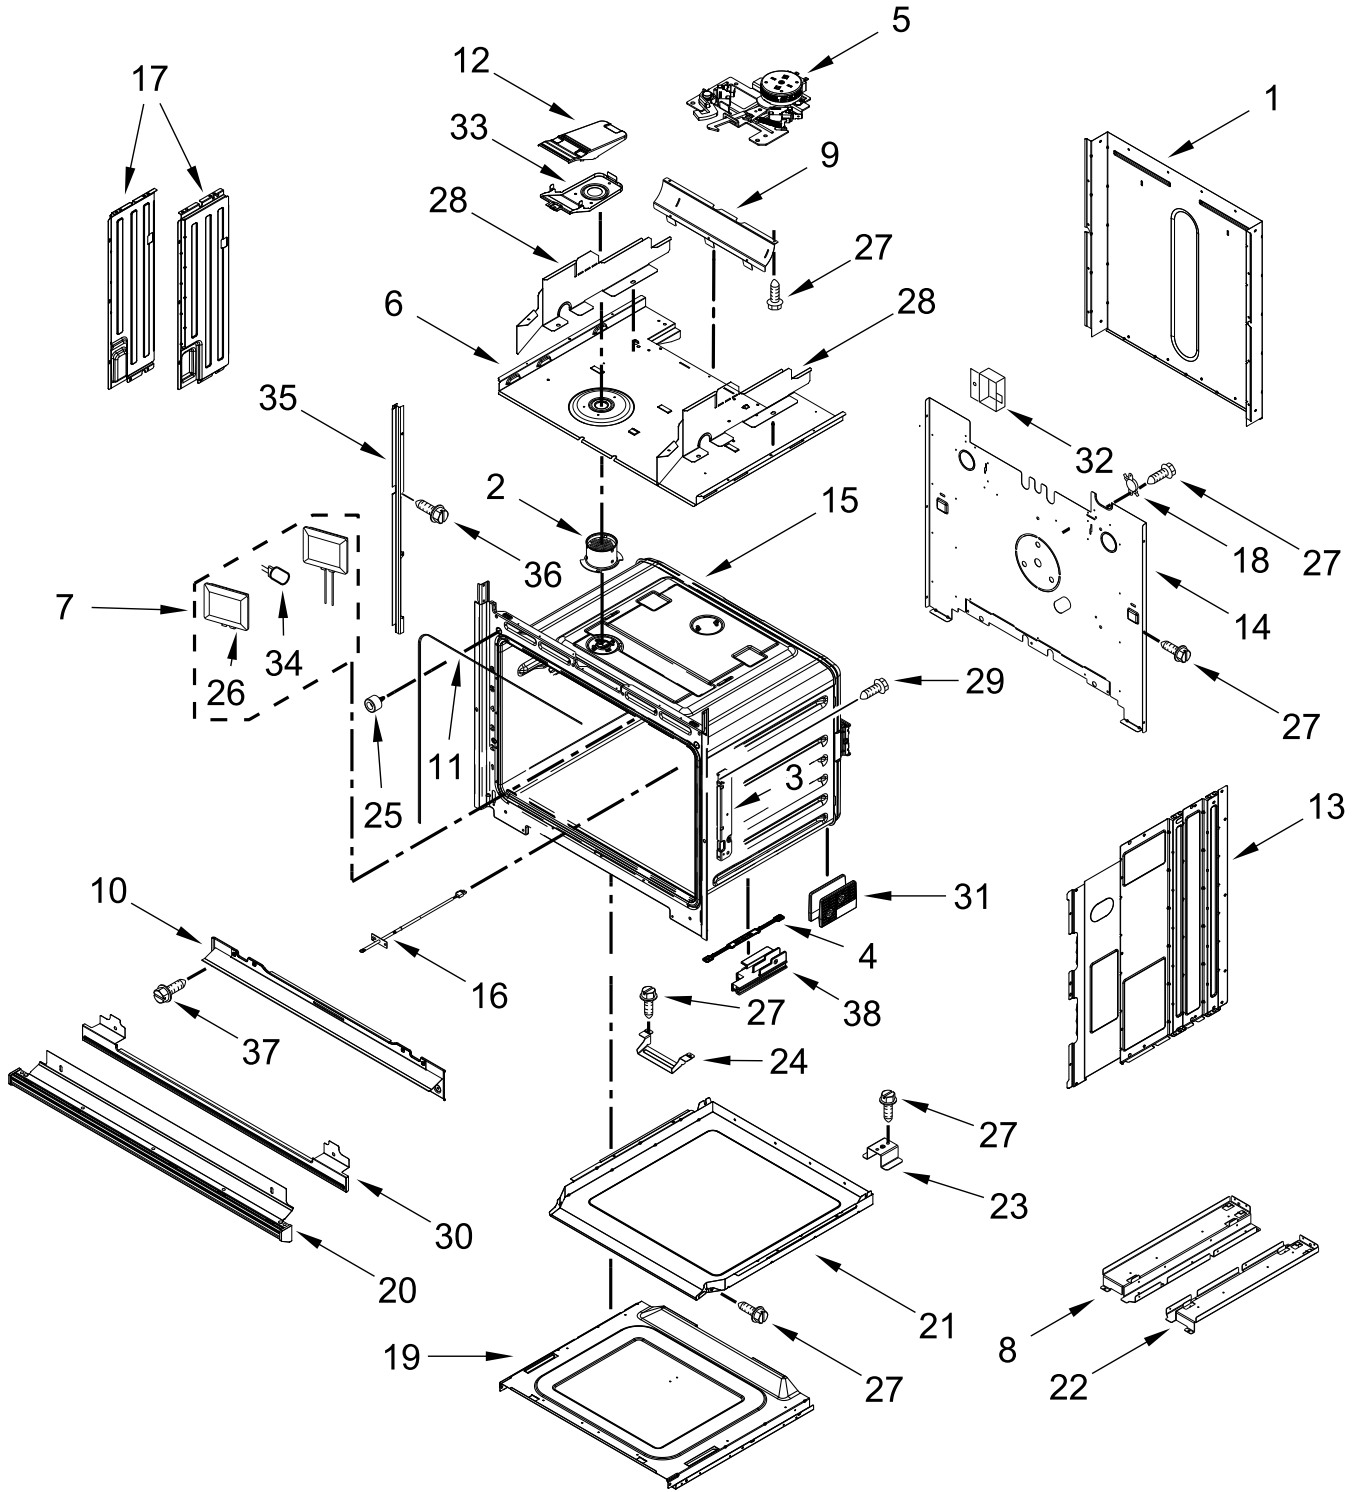

OVEN PARTS

OVEN PARTS

<u>Illus. No.</u>	<u>Part No.</u>	<u>Description</u>	<u>Illus. No.</u>	<u>Part No.</u>	<u>Description</u>	<u>Illus. No.</u>	<u>Part No.</u>	<u>Description</u>
1	W11134657	Duct, Lower Chassis Back	17	W11167419	Cover, Suction (Left)	31	W11245118	Foot, Base
				W11186675	Cover, Suction (Right)	32	8285593	Cover, Connector
2	W11085298	Tube, Vent	18	4449751	Thermostat (TOD)	33	W11256423	Base, Vent Exhaust
3	W11239070	Receiver, Hinge (Left)	19	W11244454	Base, Chassis	34	W10472384	Bulb, Light
	W11239072	Receiver, Hinge (Right)	20		Assembly, Bottom Vent	35		Sidetrिम, Bended
				W11467824	Stainless		W11235457	Black (Left)
4	W11558603	Spacer, Base		W11244446	Duct, Bottom Chassis		W11235458	Black (Right)
5	W11655005	Latch, Motorized	21			36	W11404000	Screw
6	W11244456	Top, Chassis	22	W10283021	Support, Base (Right)	37	W11249635	Screw
7	W11205574	Assembly, Oven Light	23	W11135135	Support, Air Channel	38	W11245114	Foot, Chassis (Left)
8	W10283020	Support, Base (Left)	24	W11390667	Spacer, Chassis Bottom Duct		W11245116	Foot, Chassis (Right)
9	W10904163	Deflector, Blower						FOLLOWING PARTS NOT ILLUSTRATED
10	W11518348	Vent, 27 In Combo Center	25	W11166315	Bumper and Screw		W11244474	Insulation, Wrap
			26	W10472386	Lens, Light		W11244475	Insulation, Back
11	W11608109	Gasket, Cavity	27	7101P426-60	Screw			
12	W11256424	Cover, Vent Exhaust	28	W11186391	Deflector, Chassis (Left)			
13	W11165274	Side, Chassis		W11186398	Deflector, Chassis (Right)			
14		Back, Chassis (Not Serviced)						
15		Liner, Oven (Not Serviceable)	29	W10254050	Screw			
			30		Trim, Bottom Vent			
16	W11346074	Probe, Sensor		W11624688	Black