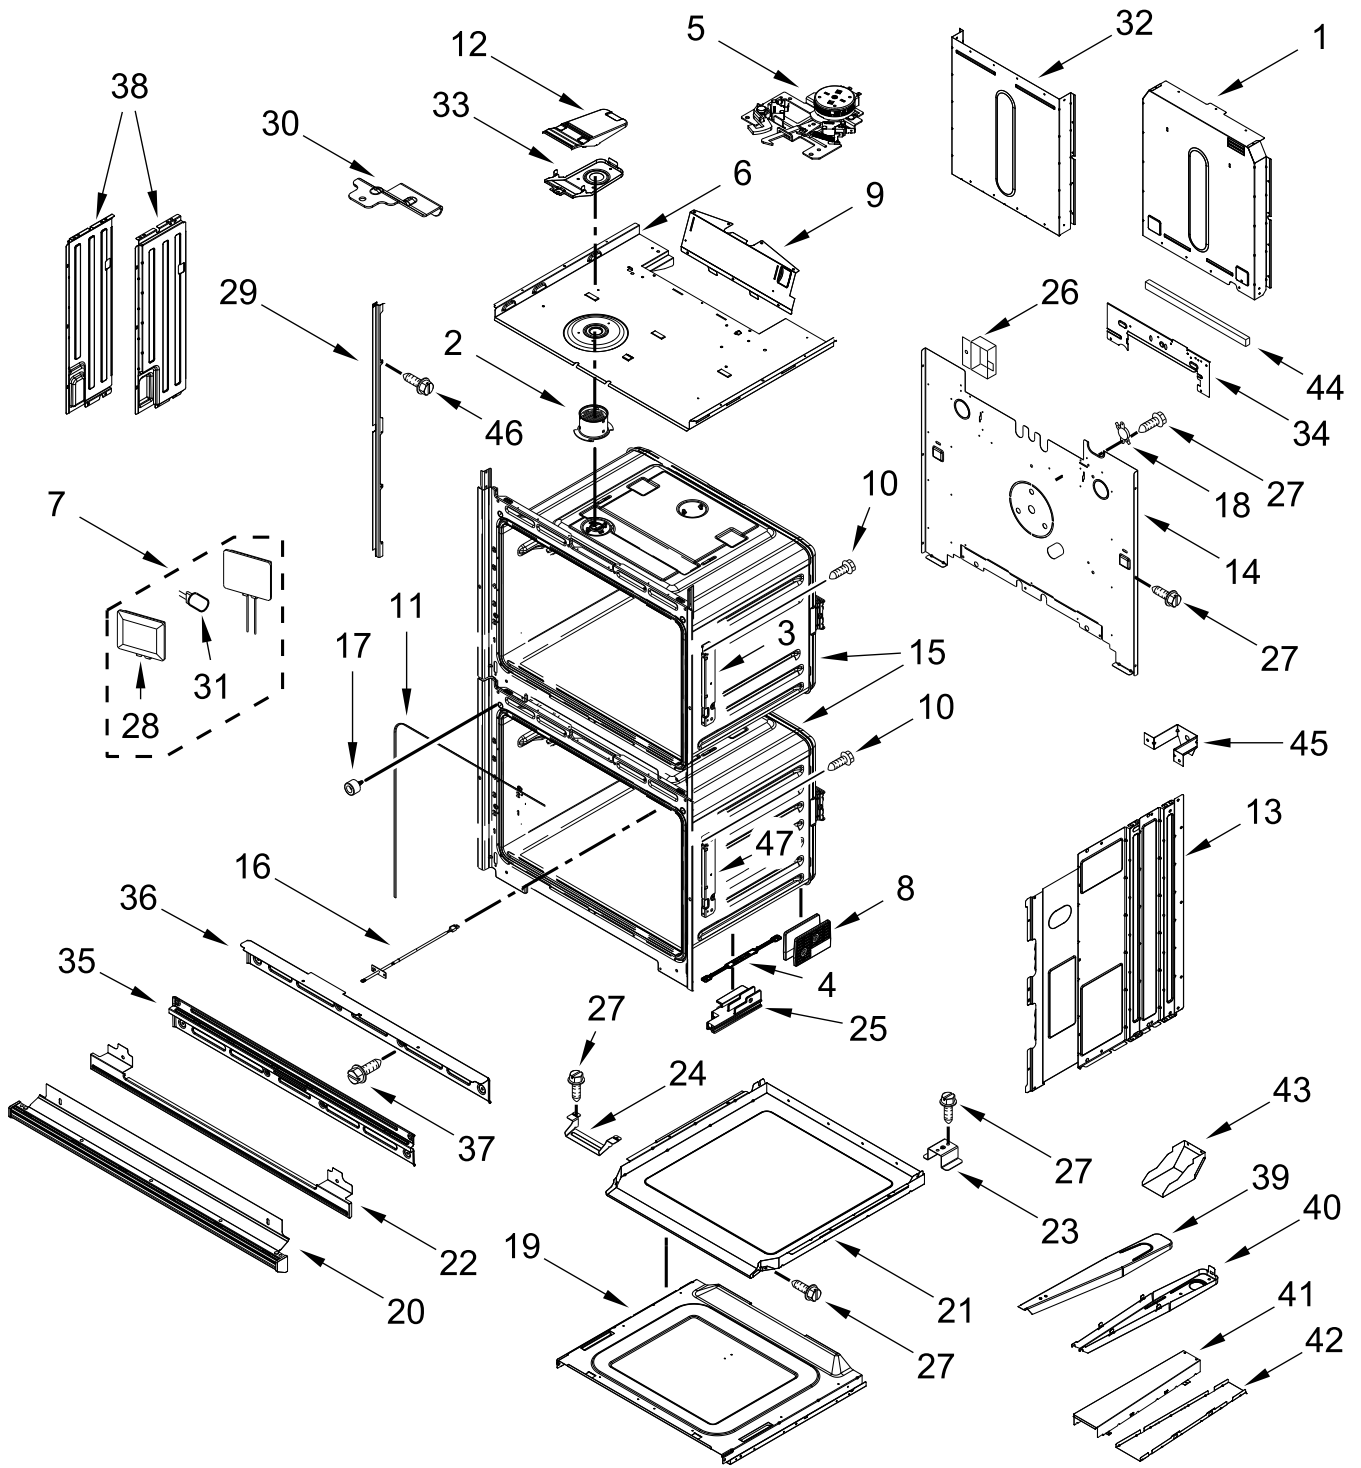

OVEN PARTS

OVEN PARTS

<u>Illus.</u> <u>No.</u>	<u>Part No.</u>	<u>Description</u>	<u>Illus.</u> <u>No.</u>	<u>Part No.</u>	<u>Description</u>	<u>Illus.</u> <u>No.</u>	<u>Part No.</u>	<u>Description</u>
1	W11165250	Duct, Chassis Back (Upper)	21	W11244446	Duct, Bottom Chassis	39	W11256421	Cover, Top Back Exhaust
2	W11085298	Tube, Vent	22		Trim, Bottom Vent	40	W11256420	Base, Top Back Exhaust
3	W11100732	Receiver, Hinge (Upper)		W11624688	Black	41	W11256431	Cover, Lower Back Exhaust
4	W11558603	Spacer, Base	23	W11135135	Support, Air Channel	42	W11256430	Base, Lower Back Exhaust
5	W11655005	Latch, Motorized	24	W11390667	Spacer, Chassis Bottom Duct	43	W11256432	Deflector, Lower Back Exhaust
6	W11244456	Top, Chassis	25	W11245114	Foot, Chassis (Left)	44	W11211345	Foam, U-Bracket
7	W11205574	Assembly, Oven Light		W11245116	Foot, Chassis (Right)	45	W11344645	Hat Bracket, Vent
8	W11245118	Foot, Base	26	8285593	Cover, Connector	46	W11404000	Screw
9	W10904163	Deflector, Blower	27	7101P426-60	Screw	47	W11239070	Receiver, Hinge (Left)
10	W10254050	Screw	28	W10472386	Lens, Light		W11239072	Receiver, Hinge (Right)
11	W11608109	Gasket, Cavity	29	W11235460	Cover, Side Trim (Left)			(Lower)
12	W11256424	Cover, Vent Exhaust		W11235461	Cover, Side Trim (Right)			FOLLOWING PARTS NOT ILLUSTRATED
13	W11165274	Side, Chassis	30	W11342780	Bracket, Top Front	W11244474		Insulation, Wrap
14		Back, Chassis (Not Serviced)	31	W10472384	Bulb, Light	W11244475		Insulation, Back
15		Liner, Oven (Not Serviceable)	32	W11134657	Duct, Lower Chassis Back			
16	W11346074	Probe, Sensor	33	W11256423	Base, Vent Exhaust			
17	W11166315	Bumper and Screw	34	W11186652	Bracket, U-Shape			
18	4449751	Thermostat (TOD)	35	W11235483	Vent, Center 27"			
19	W11244454	Base, Chassis	36	W11334858	Vent, Top 27 in			
20		Assembly, Bottom Vent	37	W11249635	Screw			
	W11467824	Stainless	38	W11167419	Cover, Suction (Left)			
	W11467807	Black		W11186675	Cover, Suction (Right)