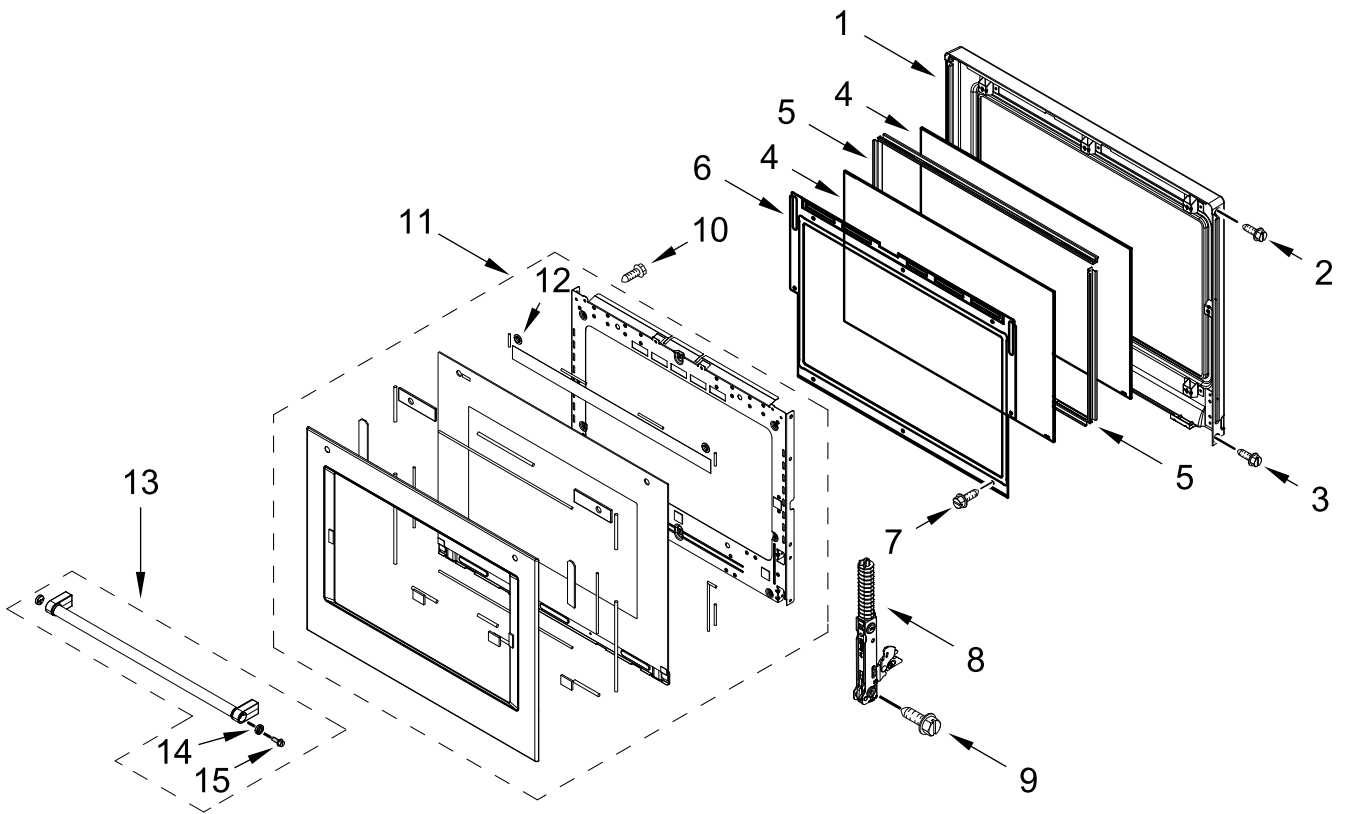

UPPER OVEN DOOR PARTS

UPPER OVEN DOOR PARTS

<u>Illus.</u> <u>No.</u>	<u>Part No.</u>	<u>Description</u>	<u>Illus.</u> <u>No.</u>	<u>Part No.</u>	<u>Description</u>	<u>Illus.</u> <u>No.</u>	<u>Part No.</u>	<u>Description</u>
1	W11302593	Liner Assembly	8	W11633416	Hinge, Door (Left)	13		Handle Assembly
2	7101P375-60	Screw		W11633417	Hinge, Door (Right)		W11241574	Stainless
3	W11290045	Screw	9	3196183	Screw	14	W10551026	Medallion, Handle
4	W10618123	Glass, Inner	10	W11317731	Screw (Black)	15	W10656499	Screw
5	W11302731	Spacer, Air Divider	11		Door Assembly			
6	W11204277	Retainer, Air Divider Glass		W11295967	Stainless			
7	7101P426-60	Screw		W11295968	Black Stainless			
			12	W10319024	Washer, Door