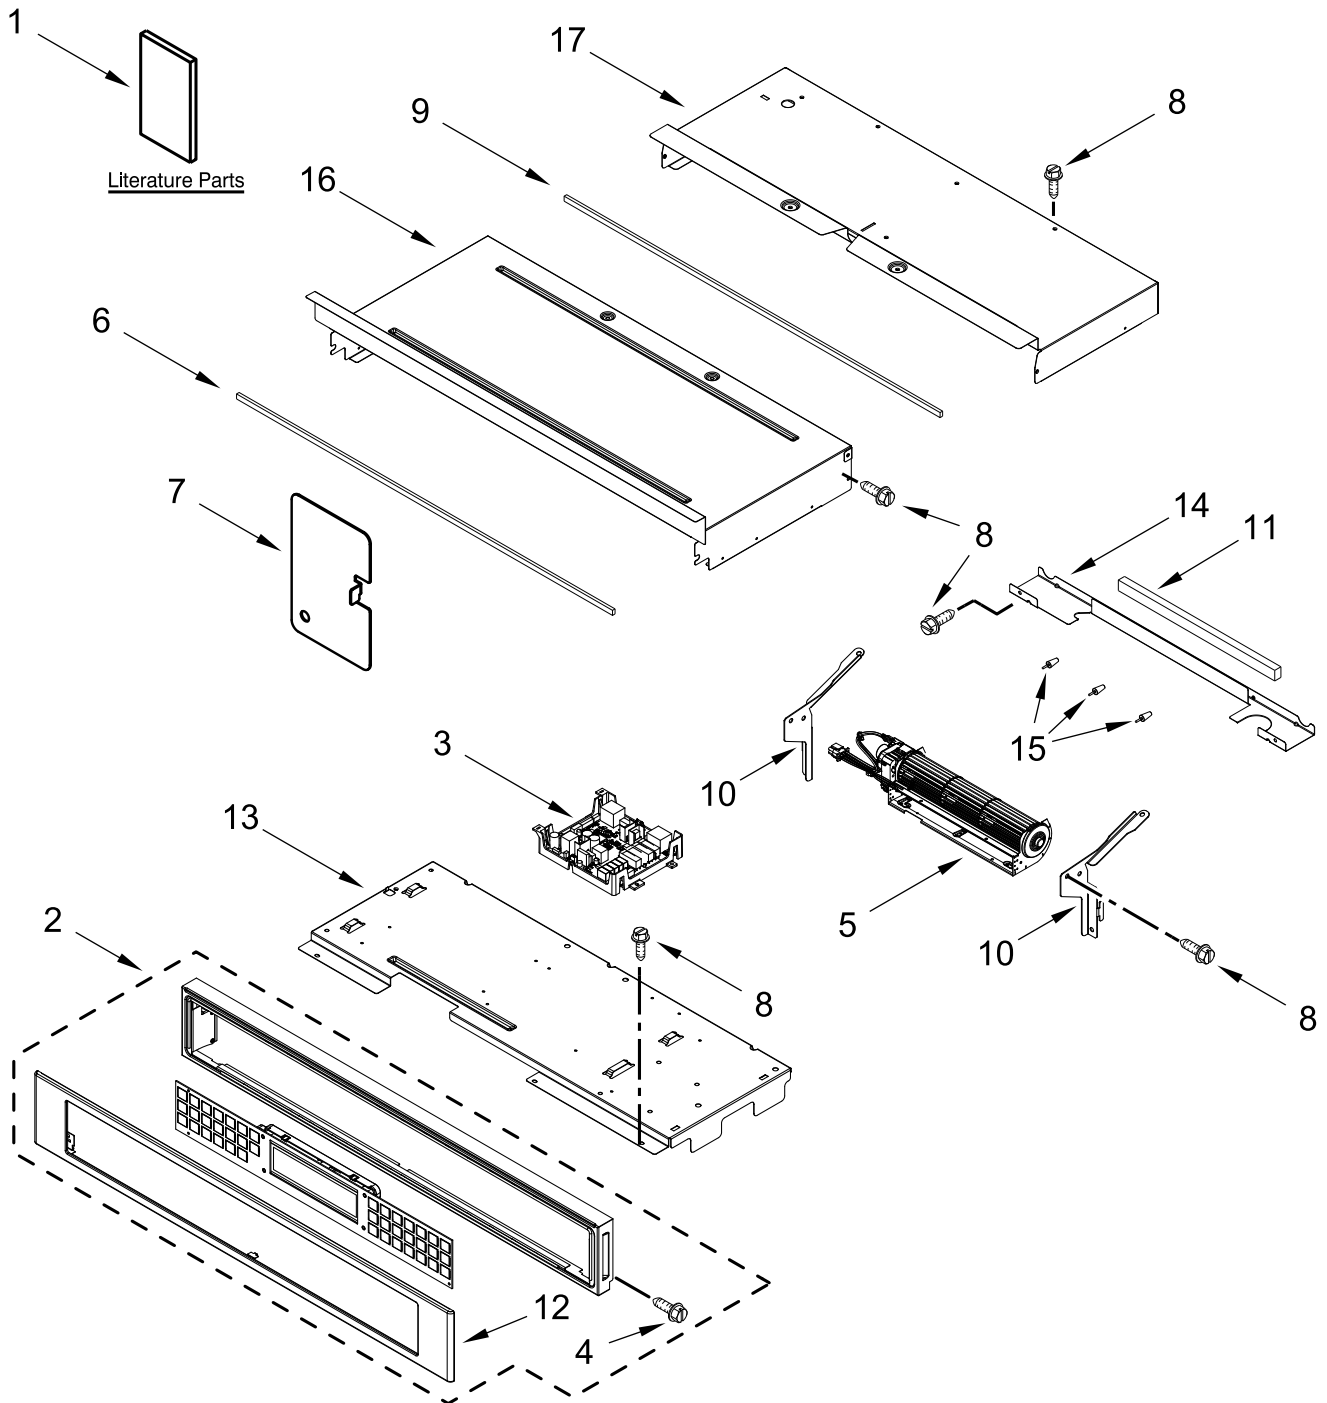

KitchenAid®

ELECTRIC WALL OVEN

MODELS:

KOED527PSS00 (Stainless)

KOED527PBS00 (Black Stainless)

CONTROL PANEL PARTS

CONTROL PANEL PARTS

<u>Illus. No.</u>	<u>Part No.</u>	<u>Description</u>	<u>Illus. No.</u>	<u>Part No.</u>	<u>Description</u>	<u>Illus. No.</u>	<u>Part No.</u>	<u>Description</u>
1		Literature Parts	7	W11533682	Cover, WIFI	17	W11244459	Cover, Top Back 27 IN Chassis
	W11656312	Owner's Manual	8	7101P426-60	Screw			
	W11618058	Quick Start Guide	9	W10728475	Gasket, Rubber			FOLLOWING PARTS NOT ILLUSTRATED
	W11479717	Wiring Diagram	10	W10655463	Bracket, Blower (Left)			
	W11340883	Tech Manual		W10655462	Bracket, Blower (Right)		W11245674	Harness, Main
2		Assembly, Control Panel (Includes Overlay)	11	4451758	Block, Foam		W11256625	Harness, Signal
	W11640539	Stainless	12		Skin, Control Panel		W11264646	Harness, Door Latch
	W11640552	Black Stainless		W10588741	Stainless		W10562910	Harness, EOL
3	W11249218	Appliance Manager, Copernicus		W10861075	Black Stainless		4450800	Screw, Grounding
	W11249217	Appliance Manager, Copernicus (Without Power Supply)	13	W11179509	Tray, Electronic		313438	Clip, Harness
4	W11339492	Screw (Black)	14	W11166802	Divider, Chassis Back		W11132988	Strap, Lead Ground
5	W11397930	Blower	15	W10351295	Bumper		4448664	Clamp, Conduit
6	W11162062	Gasket, Rubber (652 MM)	16	W11244469	Cover, Top Front 27 IN Chassis		W10655464	Bracket, Harness
							W11394923	Bag, Hardware