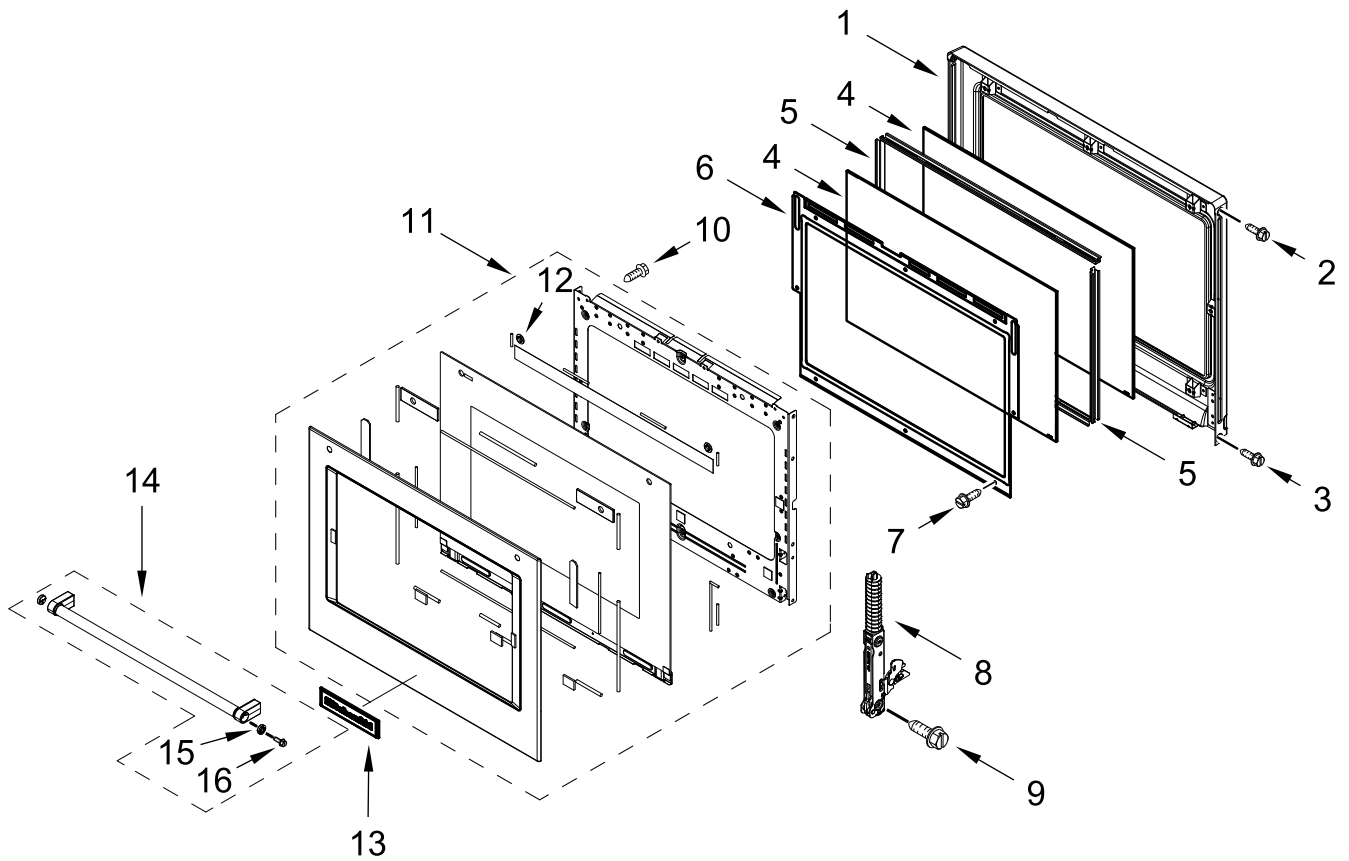

LOWER OVEN DOOR PARTS

LOWER OVEN DOOR PARTS

<u>Illus.</u> <u>No.</u>	<u>Part No.</u>	<u>Description</u>	<u>Illus.</u> <u>No.</u>	<u>Part No.</u>	<u>Description</u>	<u>Illus.</u> <u>No.</u>	<u>Part No.</u>	<u>Description</u>
1	W11302593	Liner Assembly	8	W11633416	Hinge, Door (Left)	13	W10518672	Badge
2	7101P375-60	Screw		W11633417	Hinge, Door (Right)	14		Handle Assembly
3	W11290045	Screw	9	3196183	Screw		W11241574	Stainless
4	W10618123	Glass, Inner	10	W11317731	Screw (Black)	15	W10551026	Medallion, Handle
5	W11302731	Spacer, Air Divider	11		Door Assembly	16	W10656499	Screw
6	W11204277	Retainer, Air Divider Glass		W11295967	Stainless			
				W11295968	Black Stainless			
7	7101P426-60	Screw	12	W10319024	Washer, Door