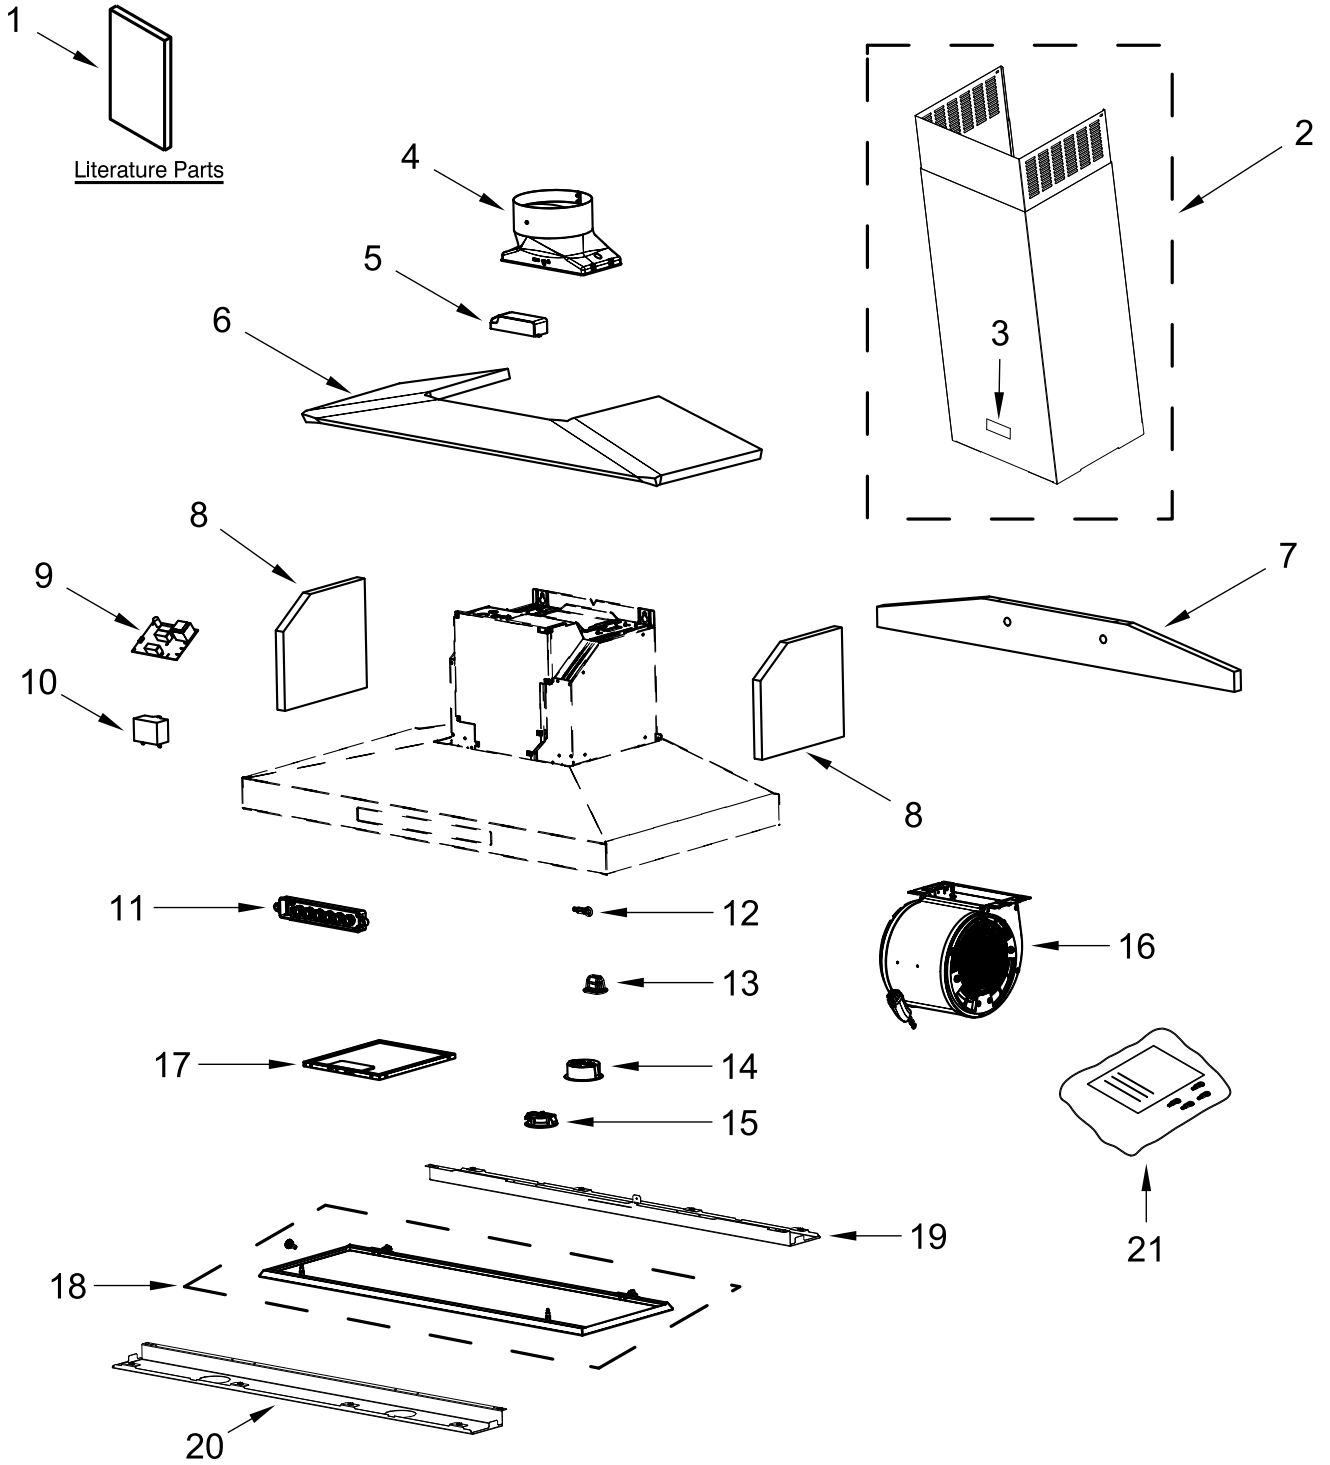

HOOD AND VENTILATION SYSTEMS

MODELS:

KVWB600HBS1 (Black Stainless)

KVWB606HBS1 (Black Stainless)

HOOD PARTS

HOOD PARTS

<u>Illus. No.</u>	<u>Part No.</u>	<u>Description</u>	<u>Illus. No.</u>	<u>Part No.</u>	<u>Description</u>	<u>Illus. No.</u>	<u>Part No.</u>	<u>Description</u>
1		Literature Parts	8	W10717244	Insulation, Side	19		Light Panel, Rear
	W11230974	Use and Care Guide	9	W11291913	Board, Control		W11330959	30" Model Only
	W11250860	Warranty Page	10	W11245979	Capacitor (25 MF)		W11330964	36" Model Only
2	W11291917	Chimney, Upper and Lower	11	W10716813	Control, Electronic	20		Light Panel, Front
3	W10518673	Nameplate	12	W10716822	Sensor, Speed		W11330960	30" Model Only
4	W10592040	Damper, Hood	13	W10735735	Clip, Panel		W11330965	36" Model Only
5	W11281878	Driver, LED	14	W10638164	Assembly, Light	21	W11291918	Hardware, Installation
6		Insulation	15	W10795142	Light, LED			
	W10716812	30" Model Only	16	W10638161	Blower, Fan			
	W10727039	36" Model Only	17	W10727013	Filter, Grease			
7		Insulation, Back	18		Panel, Perimetric			
	W10727038	30" Model Only		W11291916	30" Model Only			
	W10727040	36" Model Only		W11291920	36" Model Only			