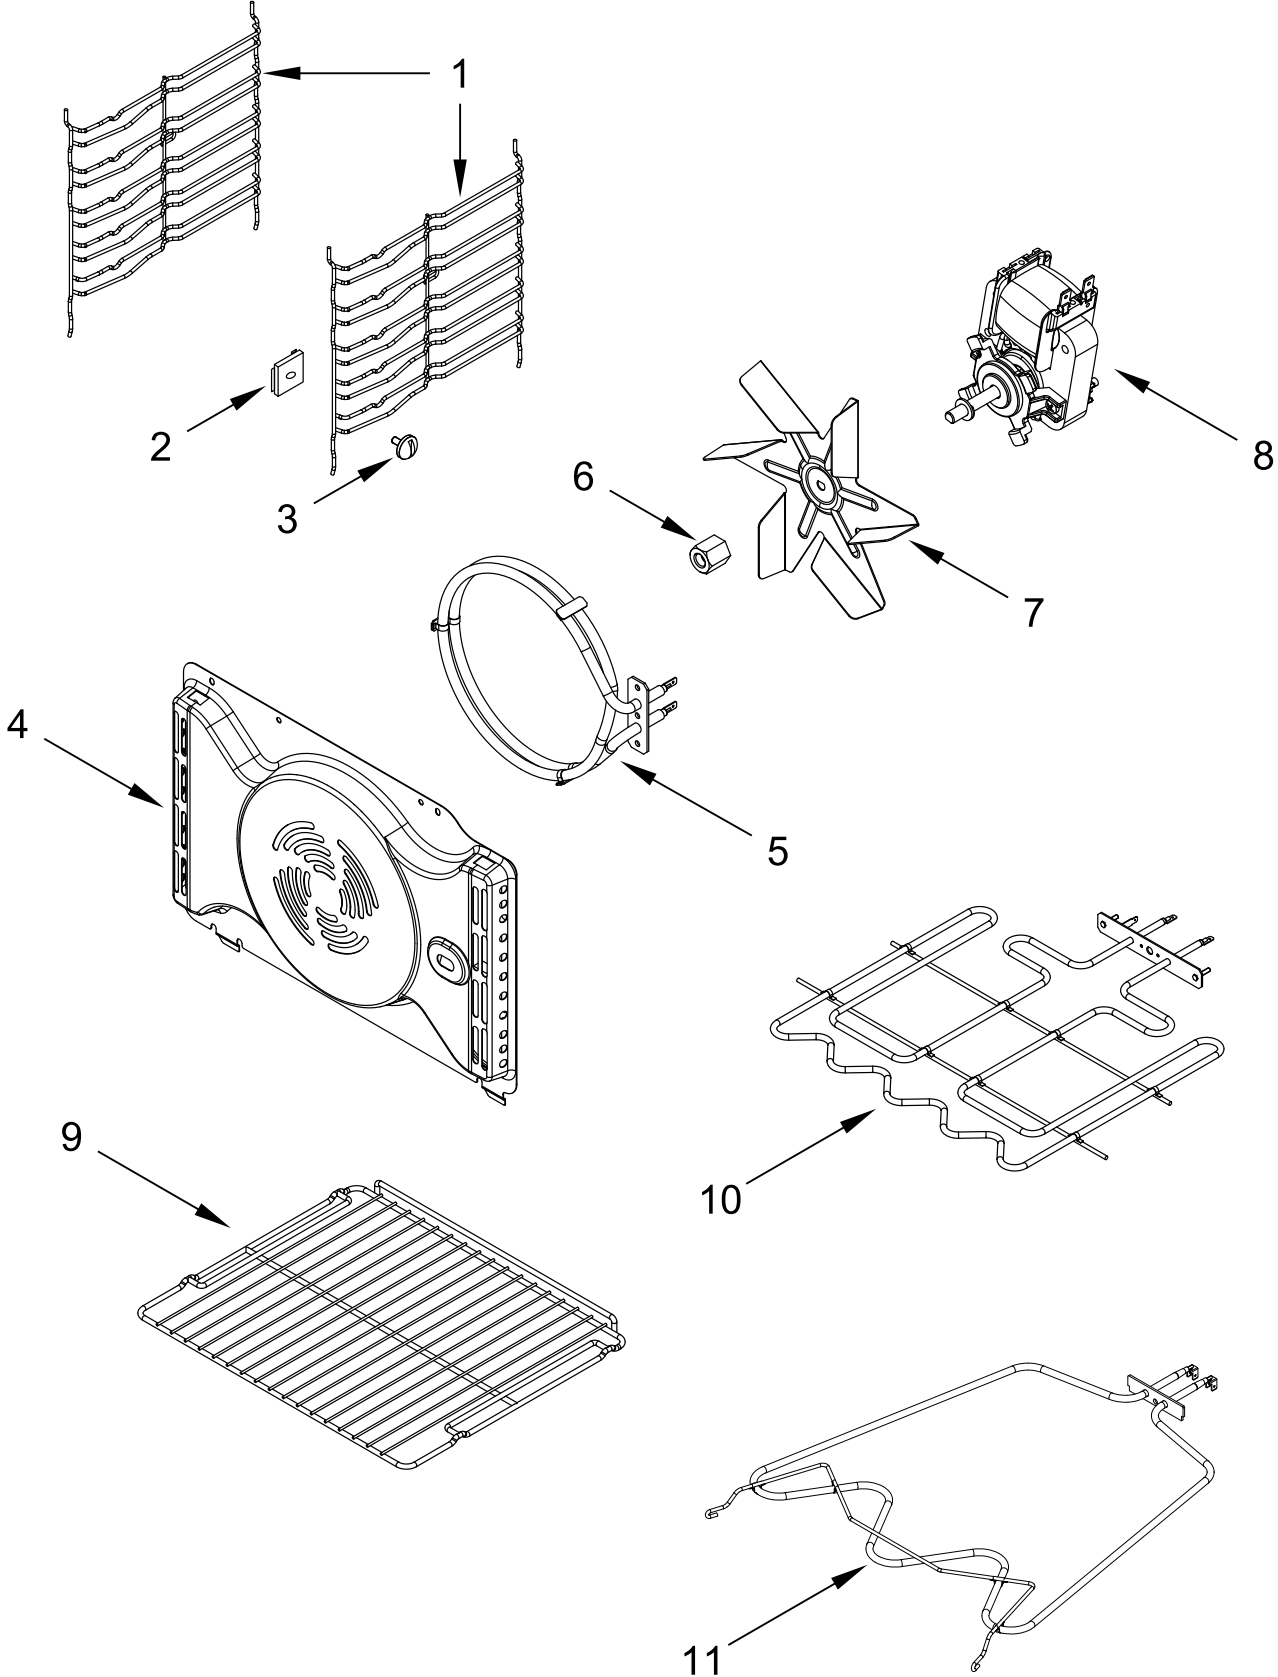

INTERNAL OVEN PARTS

INTERNAL OVEN PARTS

<u>Illus.</u> <u>No.</u>	<u>Part No.</u>	<u>Description</u>	<u>Illus.</u> <u>No.</u>	<u>Part No.</u>	<u>Description</u>	<u>Illus.</u> <u>No.</u>	<u>Part No.</u>	<u>Description</u>
1	W10762741	Grid, Oven Rack	6	W10901439	Nut, Fan	10	W11347861	Element, Upper Grill
2	W11681231	Nut	7	W10901438	Blade, Fan	11	W11348032	Element, Lower
3	W10519022	Screw, Grid	8	W11347858	Motor, Convection Fan			
4	W11594175	Baffle, Convection Fan	9	W11681229	Rack, Oven			
5	W11347860	Element, Convection