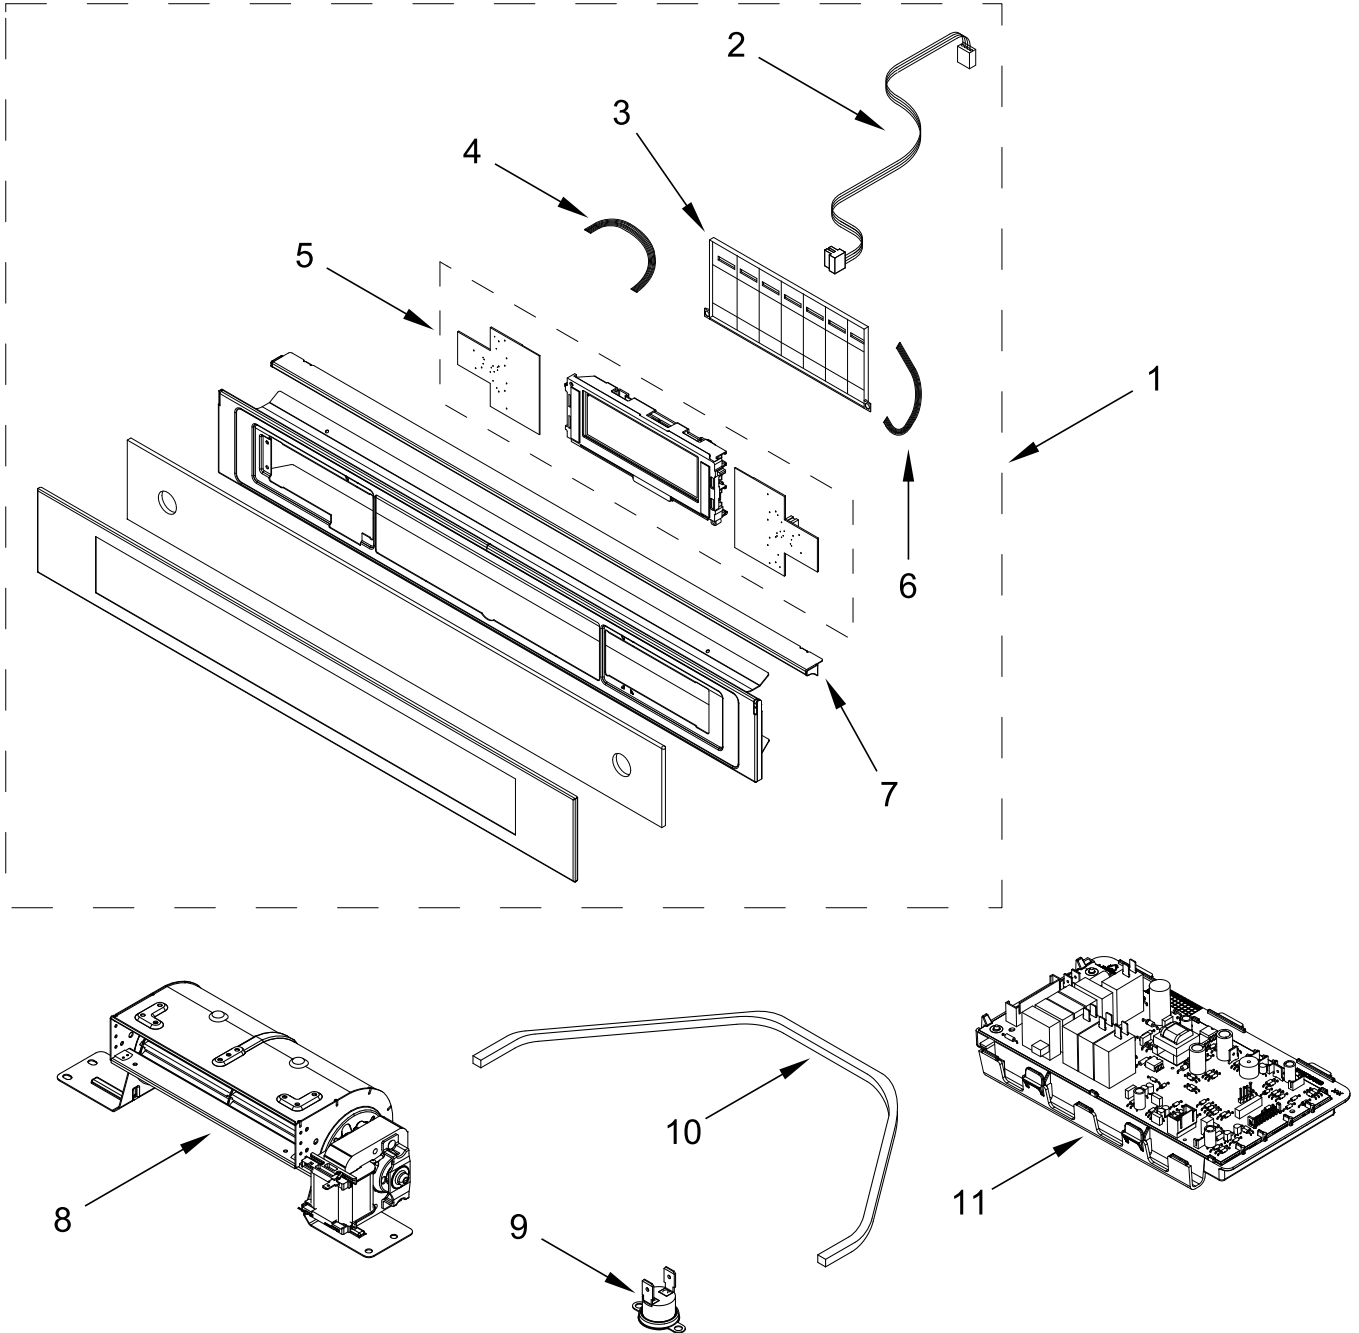

KitchenAid®

ELECTRIC WALL OVEN

MODELS:

KOSC504PPS00 (Stainless)

CONTROL PANEL PARTS

CONTROL PANEL PARTS

<u>Illus.</u> <u>No.</u>	<u>Part No.</u>	<u>Description</u>	<u>Illus.</u> <u>No.</u>	<u>Part No.</u>	<u>Description</u>	<u>Illus.</u> <u>No.</u>	<u>Part No.</u>	<u>Description</u>
1	W11681233	Assembly, Control Panel	6	W11348033	Wiring, Left Control	10	W10519009	Gasket, Blower Motor
2	W11348035	Harness, Touch Display	7	W10914742	Trim, Top	11	W11681217	PCBA, Appliance Control Unit
3	W11348132	Cover, Control	8	W11347859	Blower, Cooling Fan			
4	W11348036	Wiring, Right Control	9	W10490220	Thermostat, 165 Celcius (with Bracket)			
5	W11684286	PCBA, User Interface						

OVEN PARTS

OVEN PARTS

<u>Illus.</u> <u>No.</u>	<u>Part No.</u>	<u>Description</u>
1		Literature Parts
	W11608852	Instructions, Installation
	W11609950	Manual, Owner's
	W11260143	Sheet, Tech
2	W11347847	Latch, Door
3	W11509867	Cap
4	W11594218	Washer, Teflon
5	W11594207	Probe, Oven Temperature
6	W10549523	Filter, Line Noise

<u>Illus.</u> <u>No.</u>	<u>Part No.</u>	<u>Description</u>
7	W11681244	Panel, Rear Oven
8	W10578780	Bumper
9	W10519818	Kit, Oven Screws
10	W11581007	Hinge, Running Mechanism
11	W10518387	Gasket, Door
12	W11348087	Lamp, Halogen 25 Watt (with Gasket)
13	W10517979	Trim, Lower
14	W10545973	Foot, Level Oven