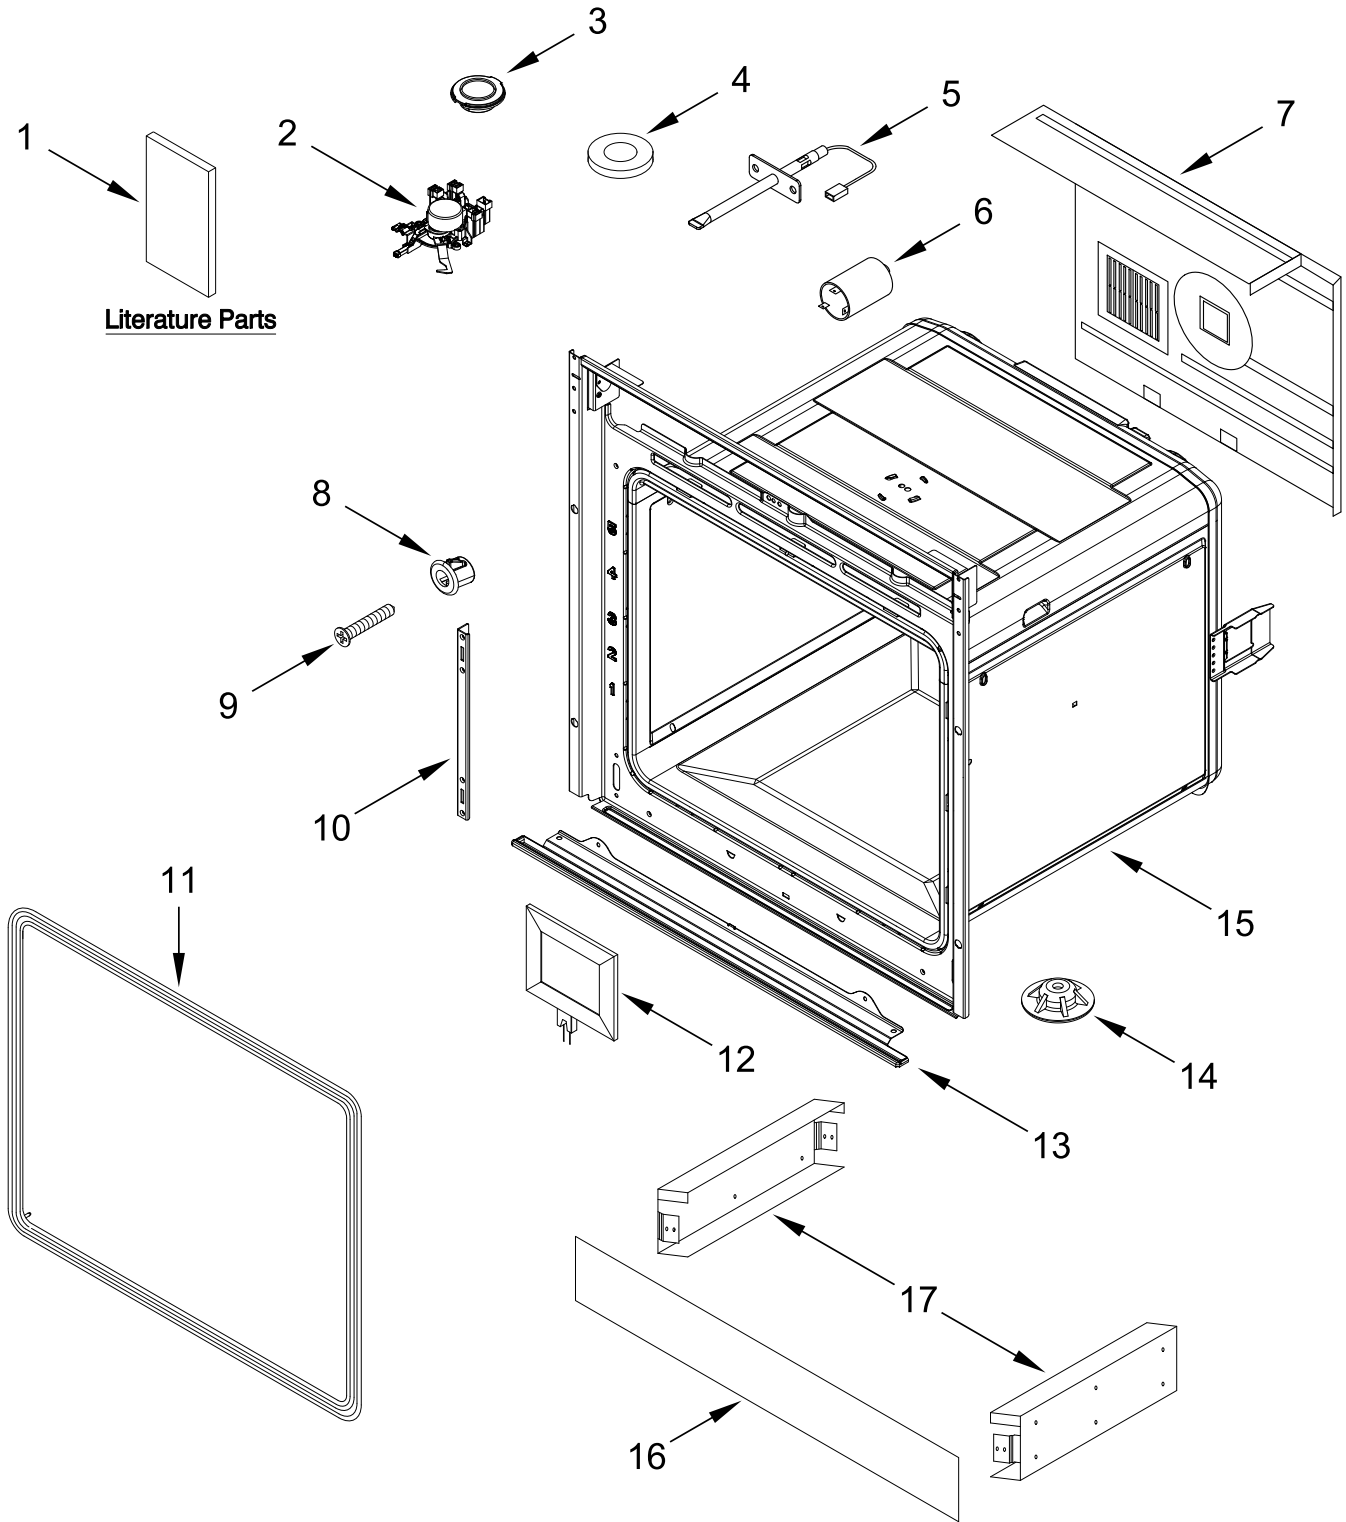

KitchenAid®

ELECTRIC WALL OVEN

MODELS:

KOSC504PPS00 (Stainless)

CONTROL PANEL PARTS

CONTROL PANEL PARTS

<u>Illus.</u> <u>No.</u>	<u>Part No.</u>	<u>Description</u>	<u>Illus.</u> <u>No.</u>	<u>Part No.</u>	<u>Description</u>	<u>Illus.</u> <u>No.</u>	<u>Part No.</u>	<u>Description</u>
1	W11681233	Assembly, Control Panel	6	W11348033	Wiring, Left Control	10	W10519009	Gasket, Blower Motor
2	W11348035	Harness, Touch Display	7	W10914742	Trim, Top	11	W11681217	PCBA, Appliance Control Unit
3	W11348132	Cover, Control	8	W11347859	Blower, Cooling Fan			
4	W11348036	Wiring, Right Control	9	W10490220	Thermostat, 165 Celcius (with Bracket)			
5	W11684286	PCBA, User Interface						

OVEN PARTS

OVEN PARTS

<u>Illus.</u> <u>No.</u>	<u>Part No.</u>	<u>Description</u>
1		Literature Parts
	W11608852	Instructions, Installation
	W11609950	Manual, Owner's
	W11260143	Sheet, Tech
2	W11347847	Latch, Door
3	W11509867	Cap
4	W11594218	Washer, Teflon
5	W11594207	Probe, Oven Temperature
6	W10549523	Filter, Line Noise

<u>Illus.</u> <u>No.</u>	<u>Part No.</u>	<u>Description</u>
7	W11681244	Panel, Rear Oven
8	W10578780	Bumper
9	W10519818	Kit, Oven Screws
10	W11581007	Hinge, Running Mechanism
11	W10518387	Gasket, Door
12	W11348087	Lamp, Halogen 25 Watt (with Gasket)
13	W10517979	Trim, Lower
14	W10545973	Foot, Level Oven

<u>Illus.</u> <u>No.</u>	<u>Part No.</u>	<u>Description</u>
15		Liner, Oven (Not Serviceable)
16	W11684285	Panel, Insert
17	W11684288	Bracket, Panel
		FOLLOWING PARTS NOT ILLUSTRATED
	W11594182	Harness, Main
	W11348047	Kit, Power Cord (No Plug)
	W11594210	Screw Kit, Insert Panel