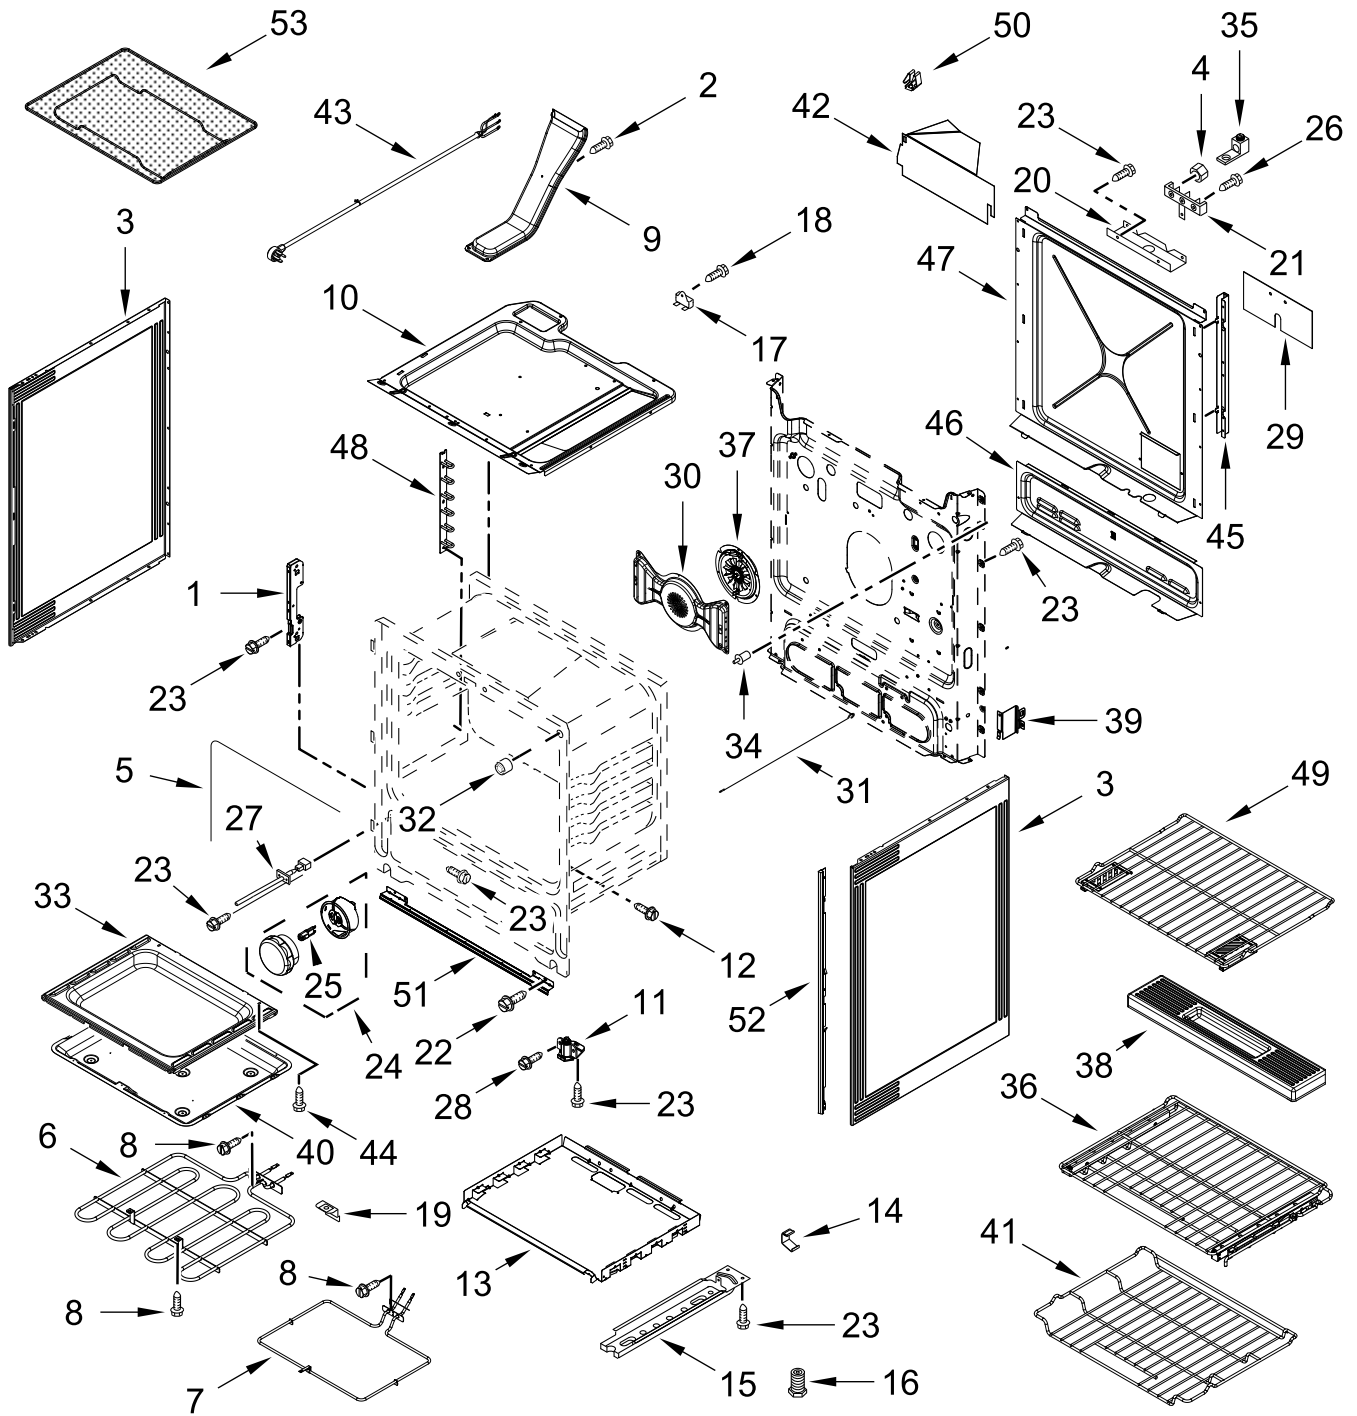

CHASSIS PARTS

CHASSIS PARTS

<u>Illus.</u> <u>No.</u>	<u>Part No.</u>	<u>Description</u>	<u>Illus.</u> <u>No.</u>	<u>Part No.</u>	<u>Description</u>	<u>Illus.</u> <u>No.</u>	<u>Part No.</u>	<u>Description</u>
1	W10289077	Receiver, Hinge	22	3196560	Screw	42	W10818358	Shield, Wire
2	W10362924	Screw	23	3196178	Screw	43	W10624592	Cord, Power
3		Panel, Side	24	W11634772	Light Assembly	44	W10516115	Screw
	W10162245	Black	25	W10571723	Bulb, Halogen 40 Watts	45	W10162241	Channel, Rear
4	3400029	Nut	26	3400016	Screw	46	W10162248	Cover, Wire
5	W11491752	Gasket, Door	27	W10586204	Sensor	47	W11379354	Cover, Back
6	W10544952	Element, Broil	28	3196169	Screw	48	W10603482	Rack, Ladder
7	W10774342	Element, Bake	29	W10655441	Shield, Power Cord	49	W10554007	Rack, Steam
8	W10362924	Screw	30	W10346153	Baffle, Full Convection	50	W10645947	Grommet
9	W11122085	Assembly, Flue	31	W10273192	Rod, Door Switch	51	W11620269	Bracket, Front Frame
10	W10289168	Box, Burner SI	32	9758701	Spacer, Door	52	W11510561	Barrier Rail, Rubber (Front Left)
11	W10341186	Front Foot Assembly	33	W10774446	Bottom, Oven		W11510562	Barrier Rail, Rubber (Front Right)
12	W10067840	Screw	34	W11511828	Switch, Door	53	W11661815	Basket, Airfry
13	W10541959	Shield, Bake	35	W10281322	Kit, Bare Wire Adapter Block			FOLLOWING PARTS NOT ILLUSTRATED
14	W10137382	Clip, Panel	36	W10554006	Rack, Maximum Capacity		W10289173	Insulation, Wrap
15	W10390008	Base Rail Assembly (Left)	37	W11353932	Convection Assembly		W10655490	Insulation, Main Back
	W10390007	Base Rail Assembly (Right)	38	W10686408	Kit, Reservoir (Steam Rack)		W10575374	Insulation, Bottom
16	W10058460	Foot, Leveling	39	W10273002	Bracket, Oven Support		4820F015-59	Insulation, Strap
17	3196548	Fuse, Thermal	40	W11379357	Bake Pan		7111P017-60	Clamp, Wire
18	3196172	Screw	41	W10911366	Rack, Sliding			
19	W10035900	Support, Oven Bottom						
20	3186034	Bracket, Service						
21	W10246624	Block, Terminal