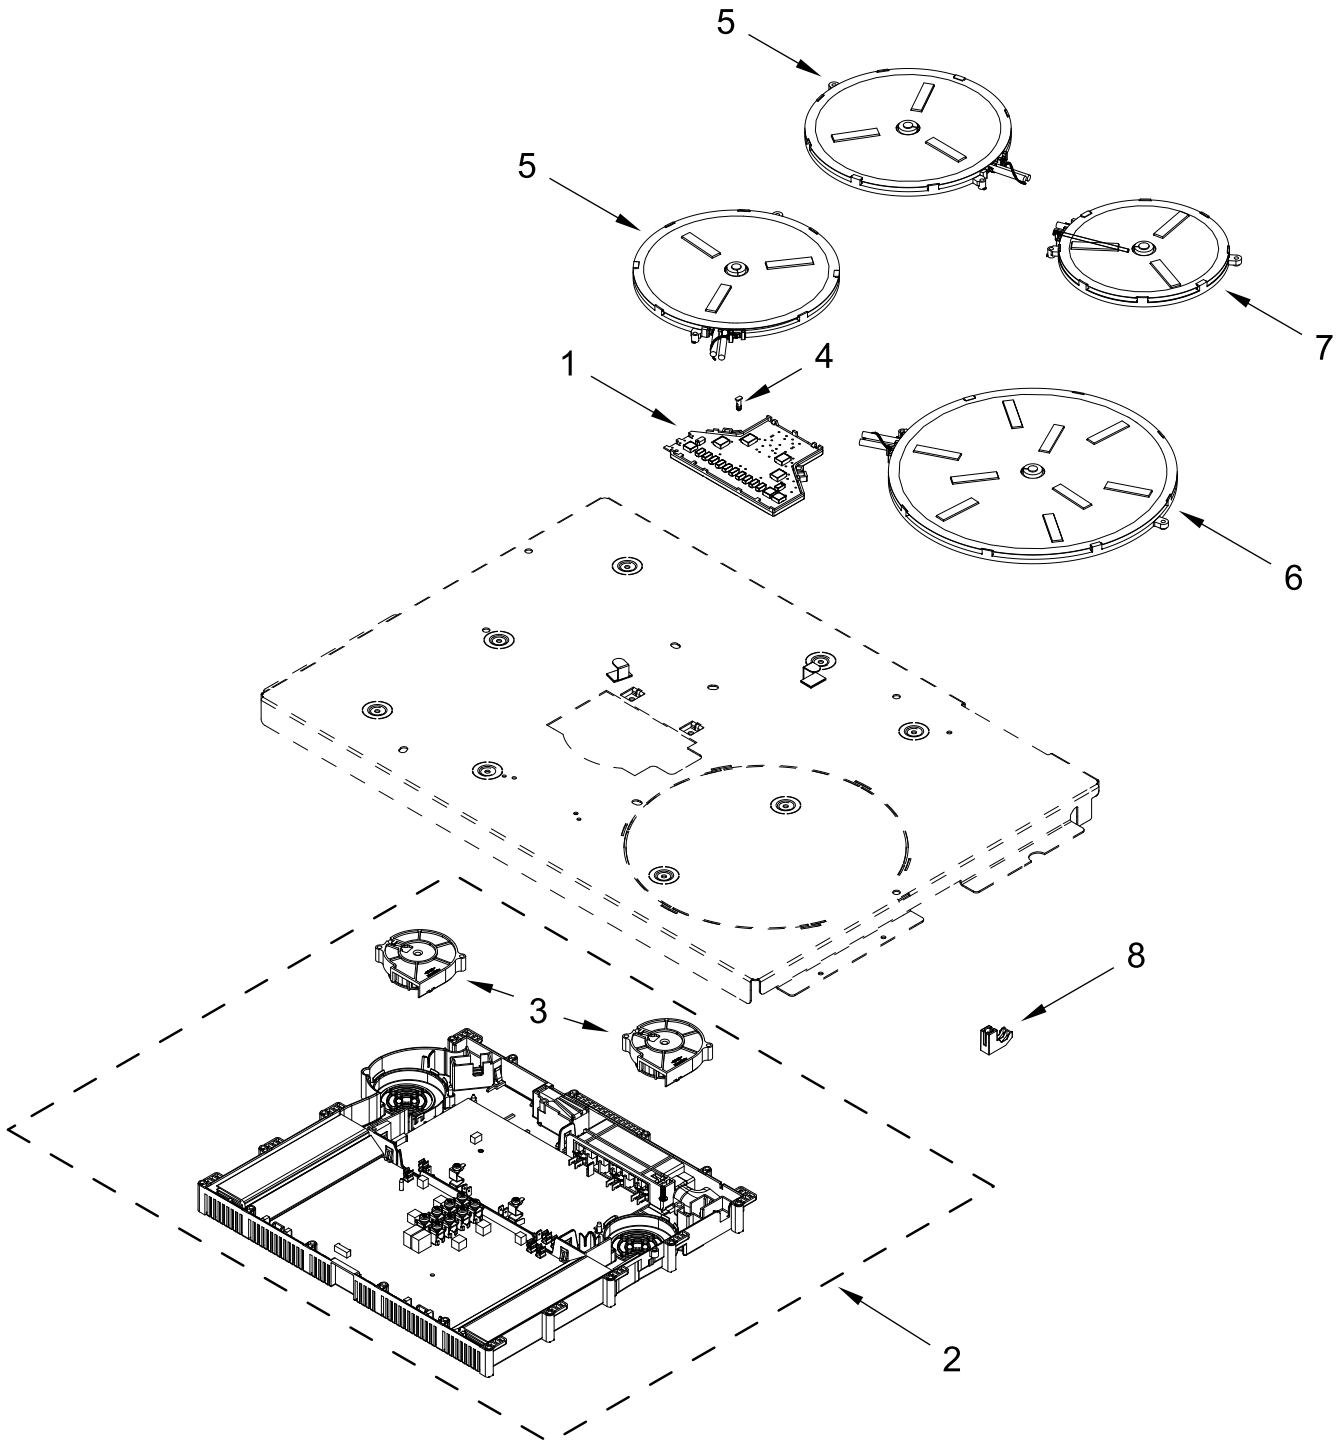

INDUCTION ASSEMBLY PARTS

INDUCTION ASSEMBLY PARTS

<u>Illus. No.</u>	<u>Part No.</u>	<u>Description</u>	<u>Illus. No.</u>	<u>Part No.</u>	<u>Description</u>	<u>Illus. No.</u>	<u>Part No.</u>	<u>Description</u>
1	W11683059	User, Interface	5	W11683055	Element, Induction	8	W11683063	Strain Relief, Cable
2	W11683057	Assembly, Induction Module			(Left Front and Left Rear)			FOLLOWING PARTS NOT ILLUSTRATED
3	W11683058	Fan, Cooling	6	W11683054	Element, Induction		313438	Clip, Harness
4	W11683061	Locking Pin, User Interface			(Right Front)		W11683062	Harness, UI to Module
			7	W11683056	Element, Induction		W11615923	Harness, Induction Cooktop
					(Right Rear)