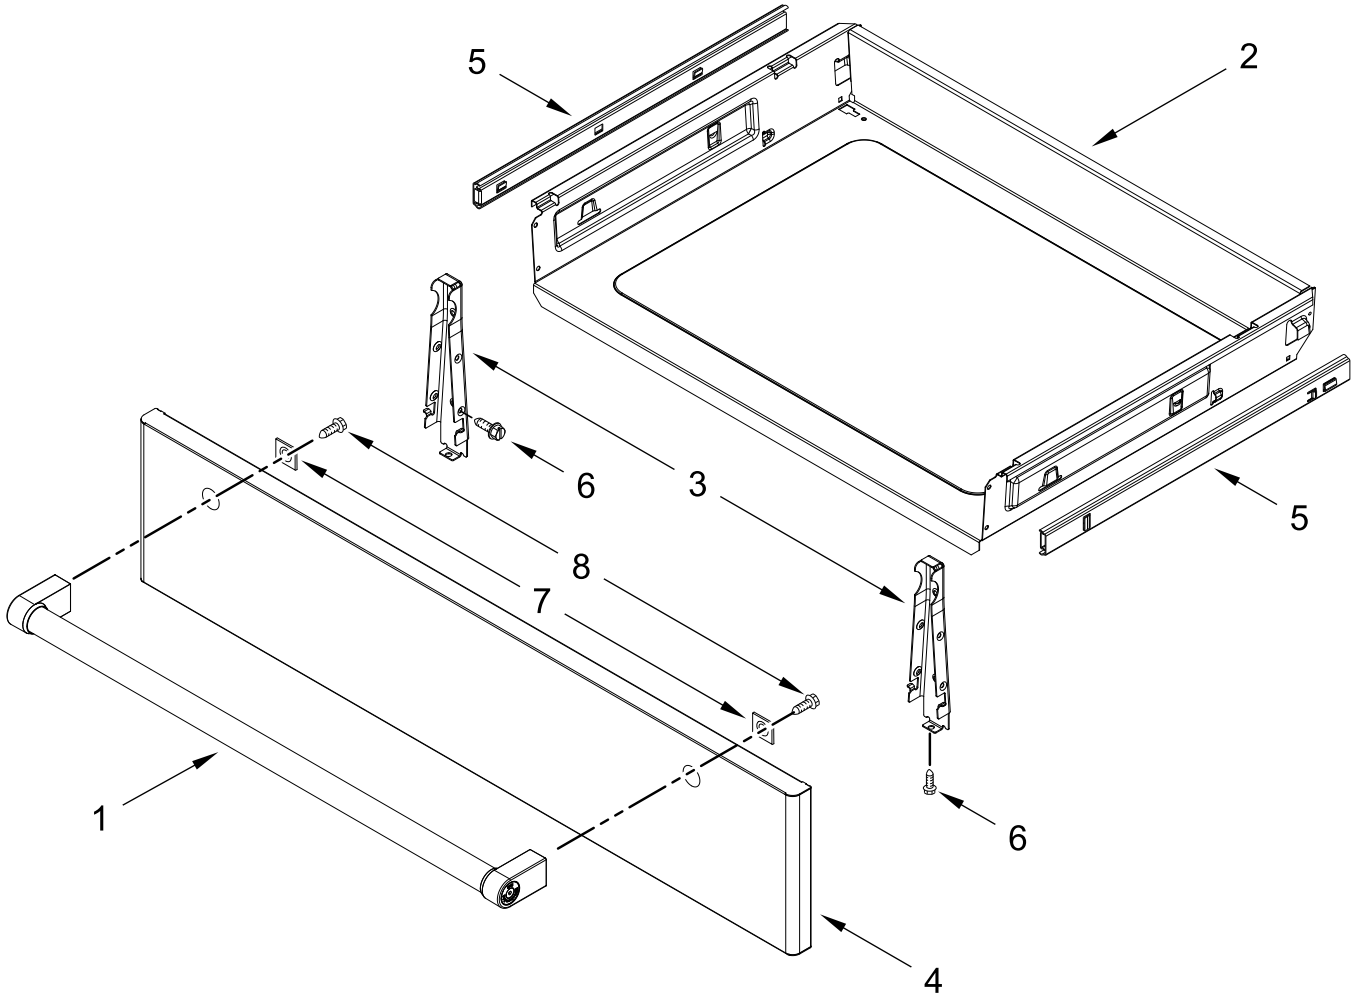

DRAWER PARTS

DRAWER PARTS

<u>Illus.</u> <u>No.</u>	<u>Part No.</u>	<u>Description</u>	<u>Illus.</u> <u>No.</u>	<u>Part No.</u>	<u>Description</u>	<u>Illus.</u> <u>No.</u>	<u>Part No.</u>	<u>Description</u>
1		Handle, Drawer	5	W10441804	Slide, Drawer (Left)	7	3823F017-45	Spacer, Handle
	W11669501	Stainless		W10441805	Slide, Drawer (Right)	8	8533988	Screw
2	W10688022	Drawer, Storage	6	3196169	Screw			
3	W10318026	Bracket, Mounting						
4		Panel, Drawer Front						
	W10541954	Stainless