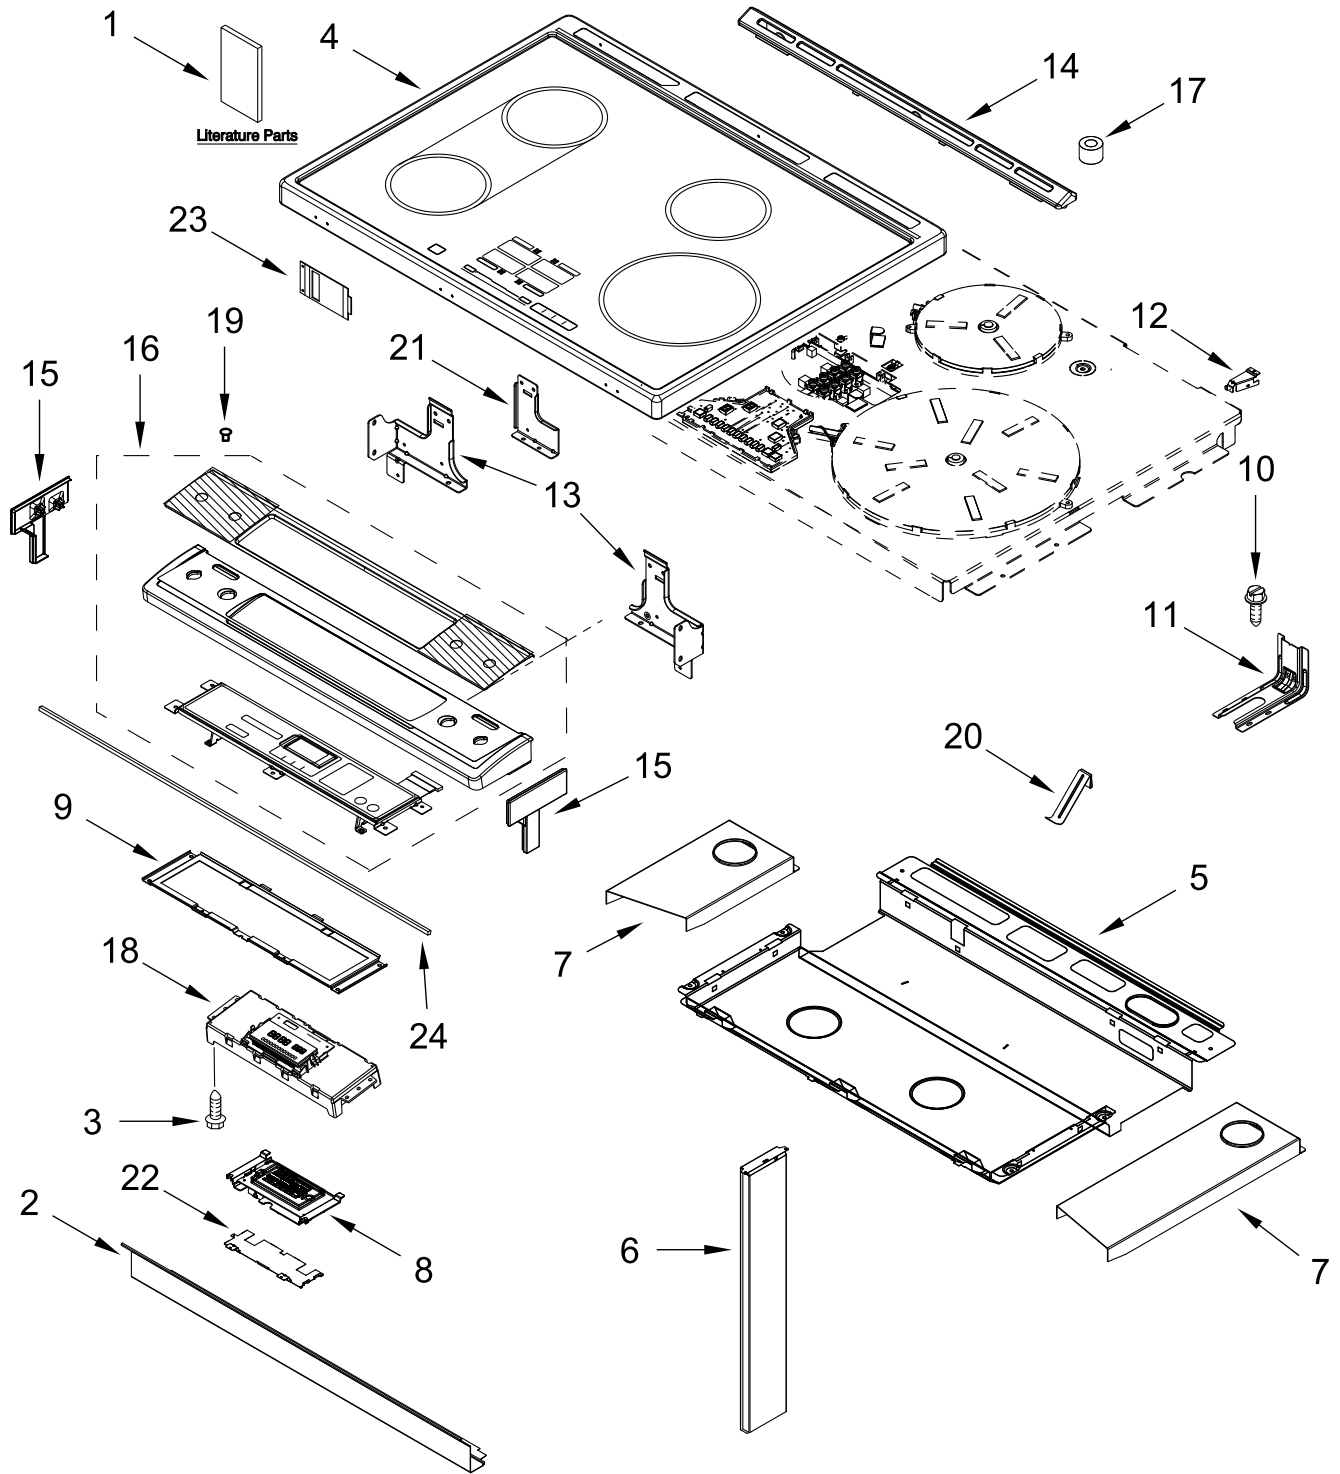

KitchenAid®

**ELECTRIC RANGE
(Even-Heat True Convection)**

MODELS:

KSIS730PSS1 (Stainless)

COOKTOP AND DUCT PARTS

COOKTOP AND DUCT PARTS

<u>Illus. No.</u>	<u>Part No.</u>	<u>Description</u>	<u>Illus. No.</u>	<u>Part No.</u>	<u>Description</u>	<u>Illus. No.</u>	<u>Part No.</u>	<u>Description</u>
1		Literature Parts	10	7101P485-60	Screw, Anti-Tip Kit	20	W11616082	Spring (Cantilever)
	W11637353	Use and Care Guide	11	W11379947	Bracket, Anti-Tip	21	W10598048	Bracket, Console (Center)
	W11637366	Tech Sheet	12	W10162253	Brace, Corner (Left)	22	W10558372	Bracket, Control
	W11637354	Quick Start Guide		W10162252	Brace, Corner (Right)	23	W11355689	Keypad Shield
	W11637361	Dimension Guide	13	W10289169	Support, Cooktop (Right)	24	W10612719	Gasket, Console and Cooktop
2		Console, Lower Panel		W10289170	Support, Cooktop (Left)			FOLLOWING PARTS NOT ILLUSTRATED
	W10743276	Stainless						
3	3196178	Screw	14		Vent, Trim Top	W11631333		Harness, Main
4		Cooktop		W10636529	Stainless	W11172426		Harness, Display
	W11625481	Black	15		Endcap	W10575120		Harness, Keypad
5	W11610925	Pan, Induction (Lower)		W10555937	Stainless (Left)	313438		Clip, Harness
6	W11610960	Assembly, Induction Side Duct		W10555940	Stainless (Right)	7103P027-60		Nut
7	W11610945	Duct, Recirculation Plate (Left)	16		Console			
	W11610944	Duct, Recirculation Plate (Right)		W11633376	Black			
			17	W10854253	Bumper			
8	W10759325	Assembly, Display	18	W11636877	Control, Electronic (Maxwell)			
9	W10555923	Bracket, User Interface	19	3196068	Lens, Indicator			