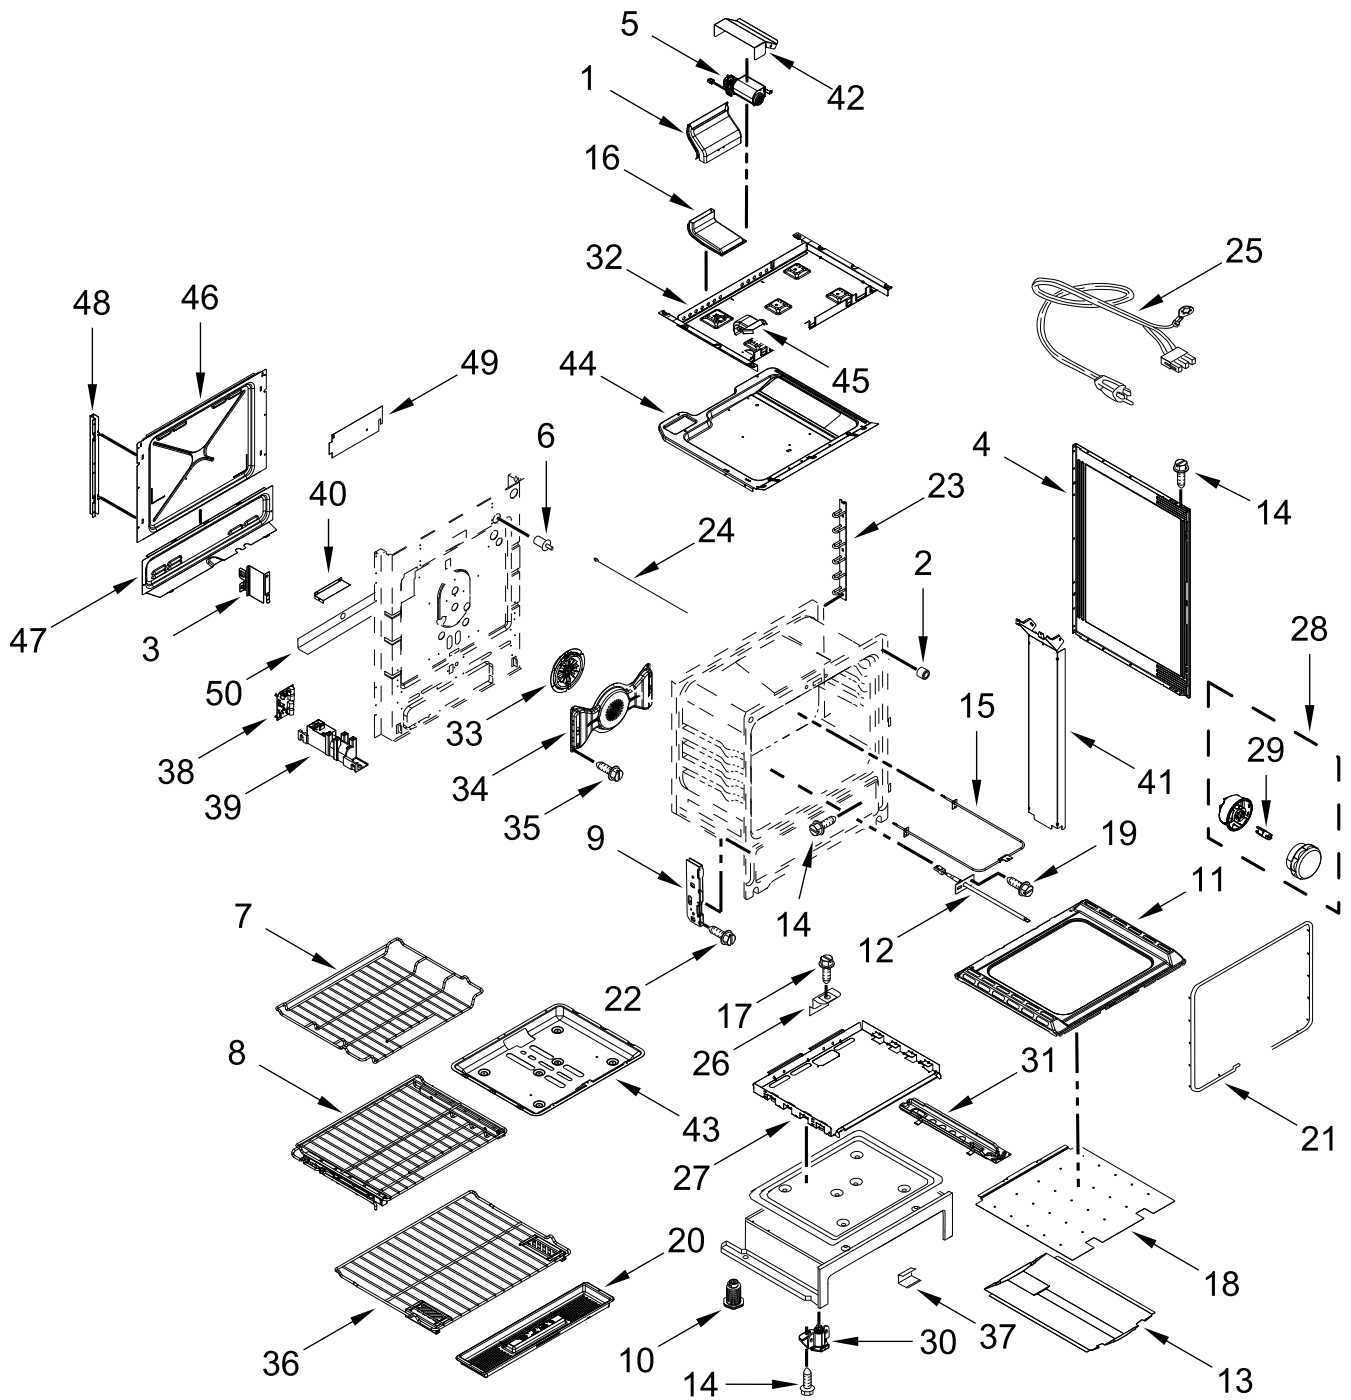

CHASSIS PARTS

CHASSIS PARTS

<u>Illus. No.</u>	<u>Part No.</u>	<u>Description</u>	<u>Illus. No.</u>	<u>Part No.</u>	<u>Description</u>	<u>Illus. No.</u>	<u>Part No.</u>	<u>Description</u>
1	W10614920	null	20	W10686408	Kit, Reservoir (Steam Rack)	37	W10137382	Clip, Panel
2	9758701	Spacer, Door	21	W11491752	Gasket, Door	38	W10457998	Module, Spark (0 plus 2)
3	W10273002	Bracket, Oven Support	22	W10031780	Screw	39	W11350452	Spark Module
4		Panel, Side	23	W10603482	Rack, Ladder	40	W11206138	Guard, Splash
	W10162245	Black	24	W10273192	Rod, Door Switch	41	W10162254	Duct, Cooling
5	W11467246	Cooling Fan	25	W10889764	Cord, Power	42	W10162255	Duct, Cover
6	W11511828	Switch, Door	26	W10035900	Support, Oven Bottom	43	W11379356	Pan, Bake
7	W10554006	Rack, Maximum Capacity	27	W10541959	Shield, Bake	44	W10289168	Box, Burner SI
8	W10911366	Rack, Sliding	28	W11634772	Light Assembly	45	W10162257	Duct, Cooktop
9	W10289077	Receiver, Hinge	29	W10571723	Bulb, Halogen 40 Watts	46	W11379354	Cover, Back
10	W10058460	Foot, Leveling	30	W10341186	Front Foot Assembly	47	W10162249	Cover, Wire
11	W10211368	Bottom, Oven	31	W10390008	Base Rail Assembly (Left)	48	W10162241	Channel, Rear
12	W10586204	Sensor		W10390007	Base Rail Assembly (Right)	49	W10818358	Shield, Wire
13	3601P356-45	Baffle, Bake Burner				50	W10435470	Brace, Main Back
14	3196178	Screw						FOLLOWING PARTS NOT ILLUSTRATED
15	W10552502	Element, Broil Assist	32	W11320442	Gas Box Burner		4820F015-59	Insulation, Strap
16	W11040249	Assembly, Flue (Upper)	33	W11353926	Convection Assembly		W10289173	Insulation, Wrap
17	W10362924	Screw	34	W10346153	Baffle, Full Convection		W10162240	Insulation, Back
18	W10323077	Diffuser, Flame	35	W10362924	Screw		W10701082	Insulation, Vent Trim
19	3196178	Screw	36	W10554007	Rack, Steam		7111P017-60	Clamp, Wire
							3196896	Clip, Wire