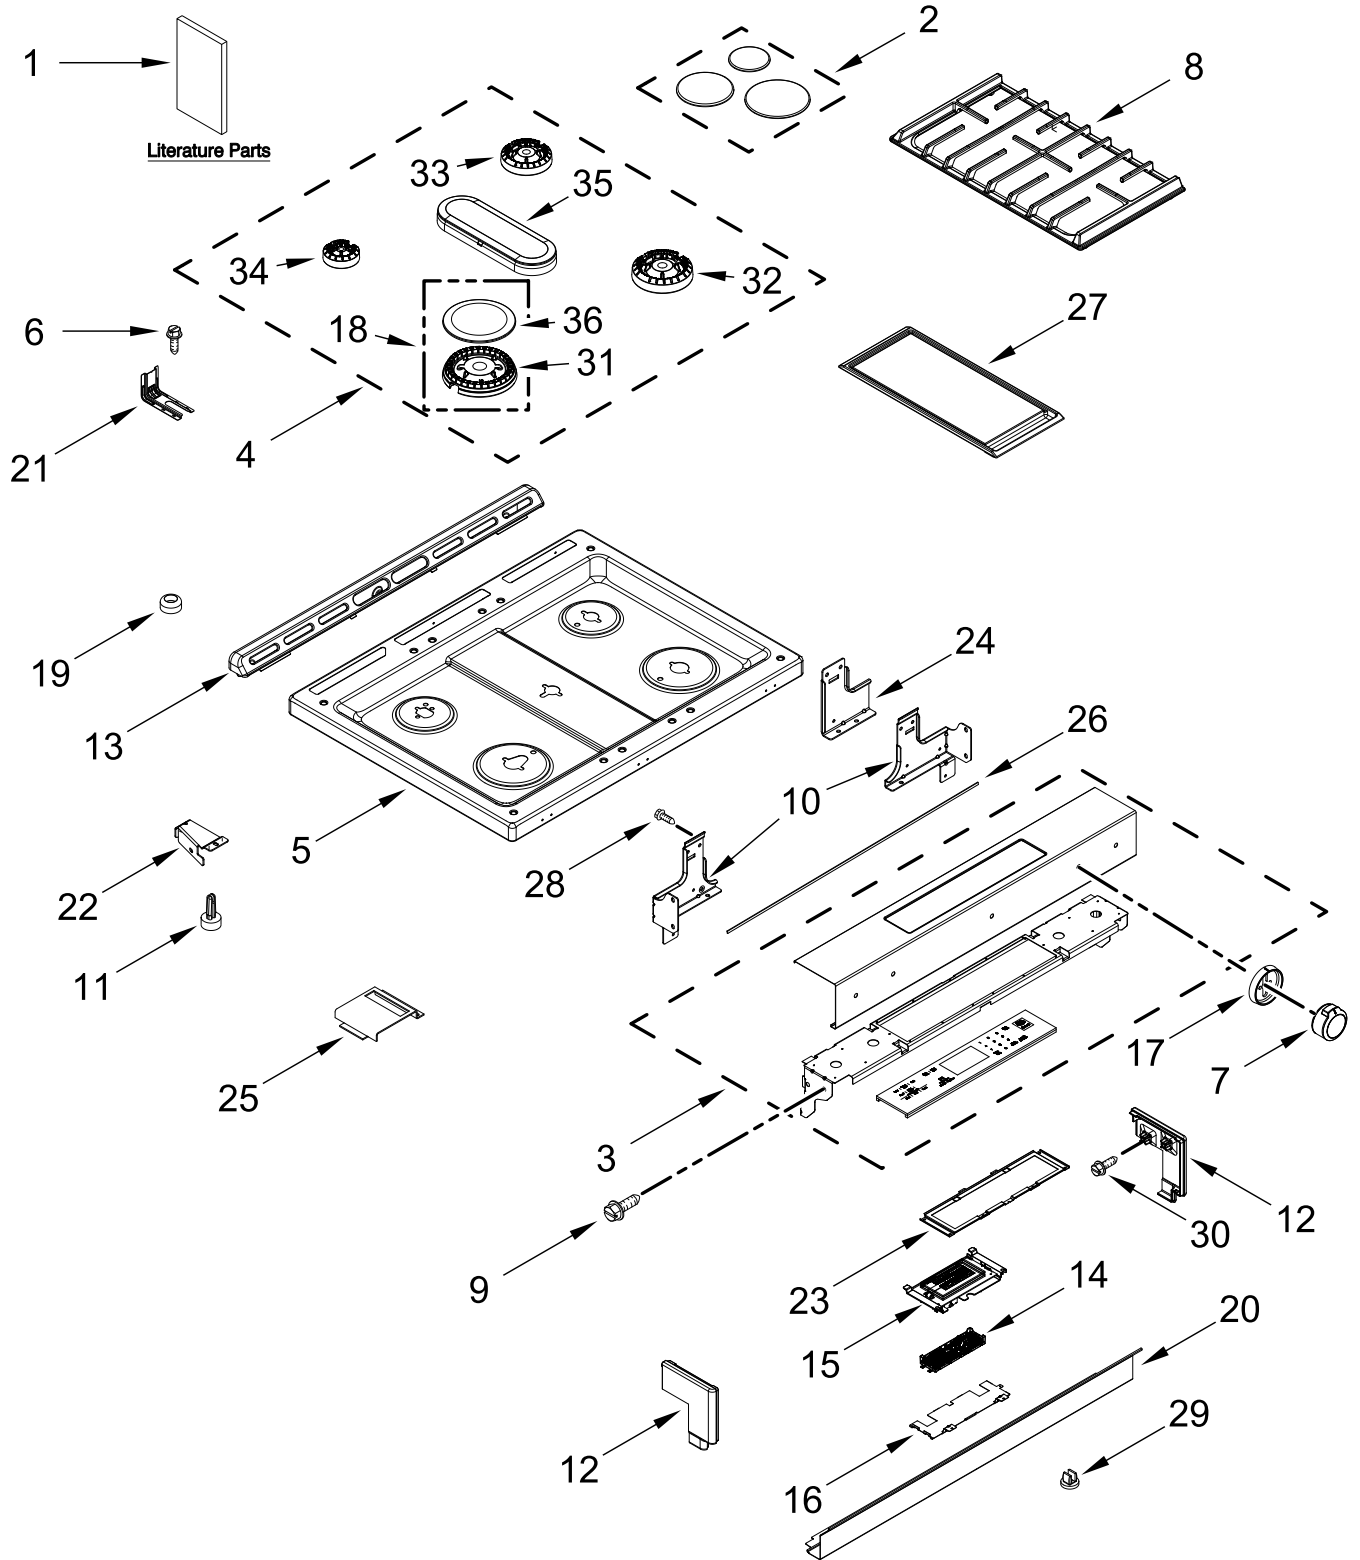

KitchenAid®

GAS RANGE

MODELS:

KSGB900ESS9 (Stainless)

COOKTOP PARTS

COOKTOP PARTS

<u>Illus. No.</u>	<u>Part No.</u>	<u>Description</u>	<u>Illus. No.</u>	<u>Part No.</u>	<u>Description</u>	<u>Illus. No.</u>	<u>Part No.</u>	<u>Description</u>
1		Literature Parts	14	W11541188	Control, MRC2	33	W11352195	Flame Spreader (Right Rear)
	W11426594	Owners Manual	15	W10759323	Assembly, Display	34	W11352197	Flame Spreader (Left Rear)
	W11565456	Tech Sheet	16	W10558372	Bracket, Control	35	W11357364	Spreader, Flame (Fish)
	W11427468	Quick Start Guide	17		Bezel			(Center)
2		Burner Cap Kit		W10785119	Stainless (Kit of 5)	36		Cap, Burner
	W11367440	Black (Set of 3)	18	W11366282	Burner Kit (Includes Cap and Spreader)		W11346163	Black (Left Front)
3		Console			(Left Front)			FOLLOWING PARTS NOT ILLUSTRATED
	W10901118	Stainless	19	W10854253	Bumper	W11635421		Harness, Main
4	W11367105	Burner Kit (Set of 5)	20		Console, Lower Panel	W10754419		Harness, Bake and Broil
5		Cooktop		W10743276	Stainless	W10598169		Harness, Display
	W11117940	Stainless	21	W11379947	Bracket, Anti-Tip	W11635422		Harness, Bake and Warm Drawer
6	7101P485-60	Screw, Anti-Tip Kit	22	W10162253	Brace, Corner (Left)	W10575120		Harness, Keypad
7		Knob		W10162252	Brace, Corner (Right)	313438		Clip, Harness
	W10786065	Stainless (All except Left Front)	23	W10555923	Bracket, User Interface	3196520		Clip, Wire
	W10786064	Stainless (Left Front)	24	W10598048	Bracket, Console (Center)	W10580229		Wire, Ground
8		Grate Kit	25	W11355689	Keypad Shield			
	W11188538	Black	26	W11512127	Gasket, Console and Cooktop			
9	3196169	Screw	27	W10432544	Griddle			
10	W11563529	Bracket, Support (Left)	28	W10067840	Screw			
	W11563527	Bracket, Support (Right)	29	W10645947	Grommet			
11	8016P022-60	Glide, Main Top	30	9780274	Screw			
12		Endcap	31	W11348511	Flame Spreader, Stack (Left Front)			
	W10555937	Stainless (Left)			(Right Front)			
	W10555940	Stainless (Right)	32	W11352193	Flame Spreader (Right Front)			
13		Trim, Vent						
	W10577782	Stainless						