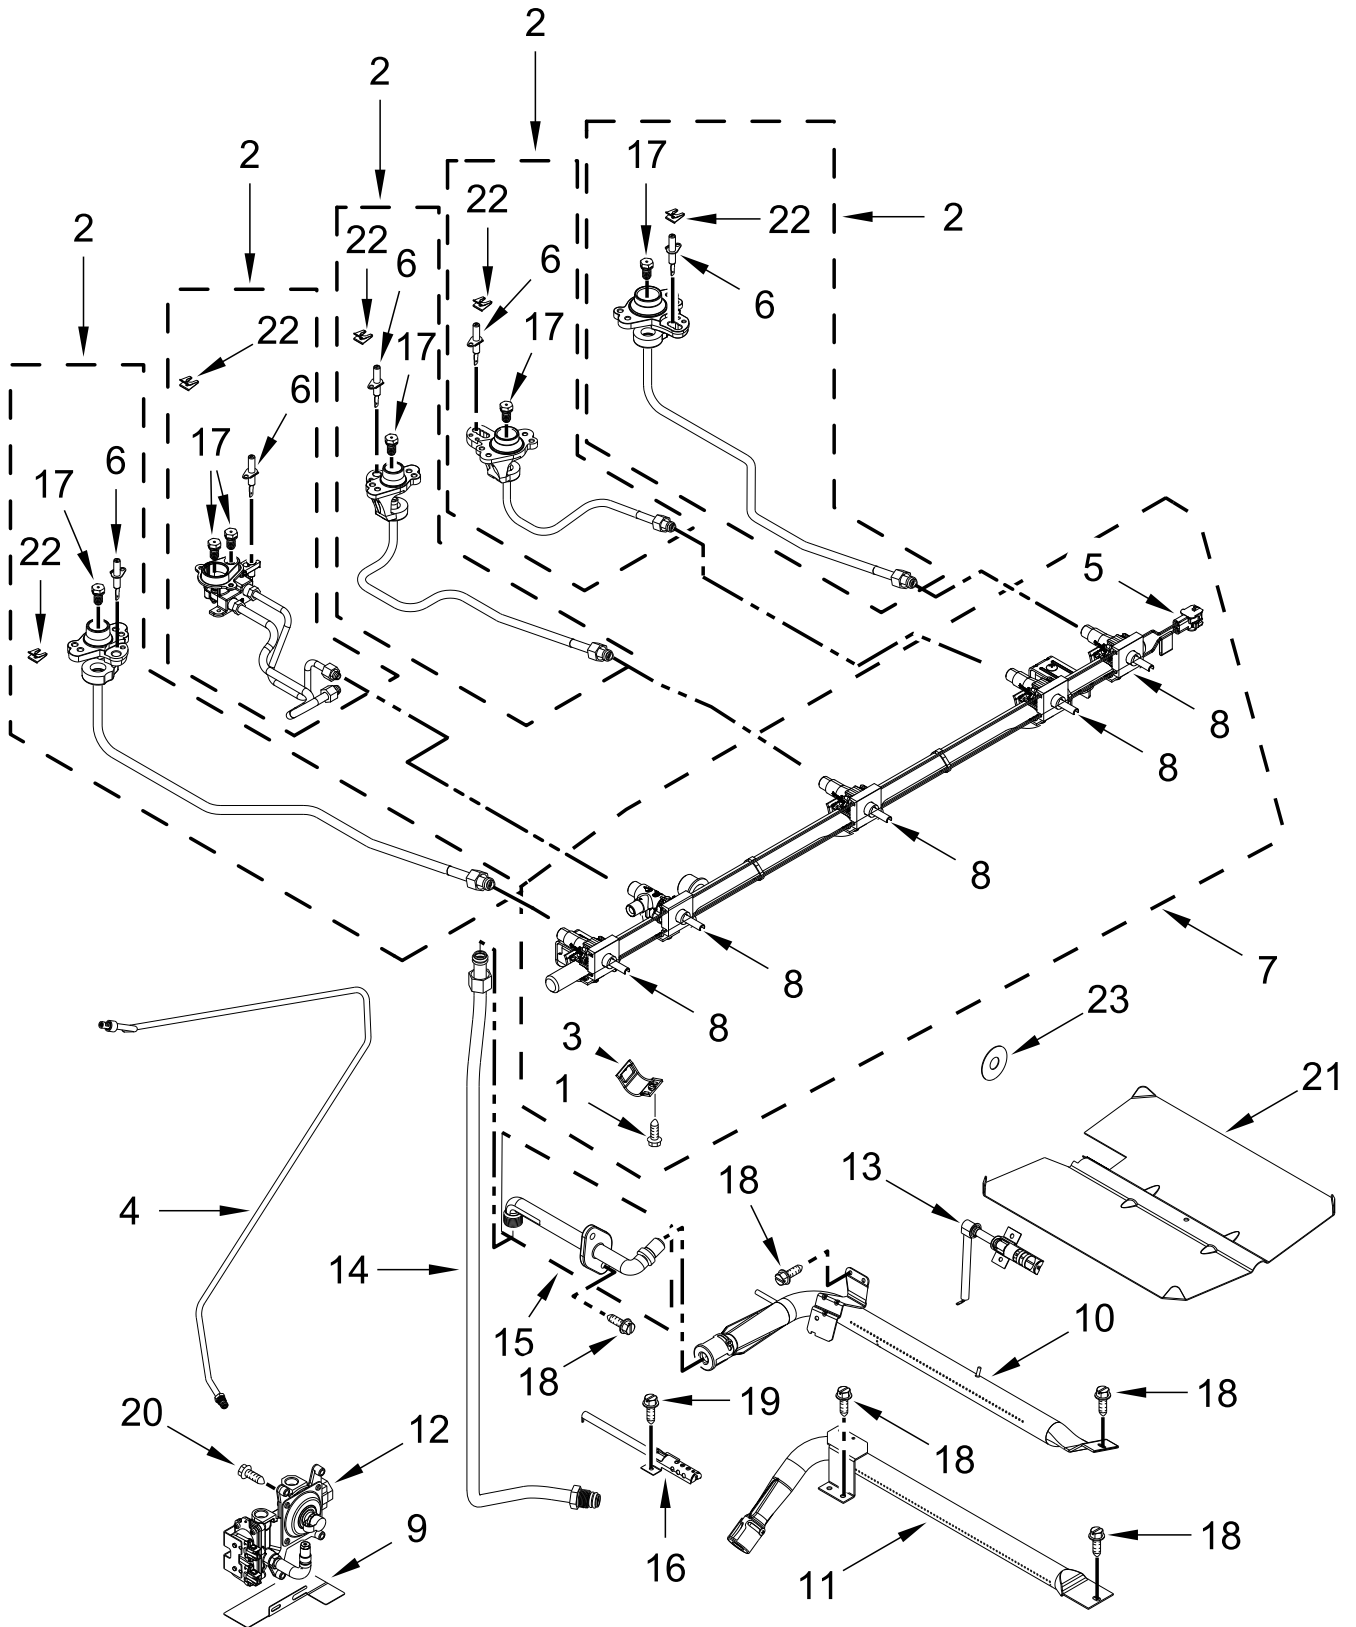

CHASSIS PARTS

<u>Illus. No.</u>	<u>Part No.</u>	<u>Description</u>	<u>Illus. No.</u>	<u>Part No.</u>	<u>Description</u>	<u>Illus. No.</u>	<u>Part No.</u>	<u>Description</u>
1	W10614920	null	20	W10686408	Kit, Reservoir (Steam Rack)	37	W10137382	Clip, Panel
2	9758701	Spacer, Door	21	W11491752	Gasket, Door	38	W10457998	Module, Spark (0 plus 2)
3	W10273002	Bracket, Oven Support	22	W10031780	Screw	39	W11350452	Spark Module
4		Panel, Side	23	W10603482	Rack, Ladder	40	W11206138	Guard, Splash
	W10162245	Black	24	W10273192	Rod, Door Switch	41	W10162254	Duct, Cooling
5	W11467246	Cooling Fan	25	W10889764	Cord, Power	42	W10162255	Duct, Cover
6	W11511828	Switch, Door	26	W10035900	Support, Oven Bottom	43	W11379356	Pan, Bake
7	W10554006	Rack, Maximum Capacity	27	W10541959	Shield, Bake	44	W10289168	Box, Burner SI
8	W10911366	Rack, Sliding	28	W11634772	Light Assembly	45	W10162257	Duct, Cooktop
9	W10289077	Receiver, Hinge	29	W10571723	Bulb, Halogen 40 Watts	46	W11379354	Cover, Back
10	W10058460	Foot, Leveling	30	W10341186	Front Foot Assembly	47	W10162249	Cover, Wire
11	W10211368	Bottom, Oven	31	W10390008	Base Rail Assembly (Left)	48	W10162241	Channel, Rear
12	W10586204	Sensor		W10390007	Base Rail Assembly (Right)	49	W10818358	Shield, Wire
13	3601P356-45	Baffle, Bake Burner				50	W10435470	Brace, Main Back
14	3196178	Screw						FOLLOWING PARTS NOT ILLUSTRATED
15	W10552502	Element, Broil Assist	32	W11320442	Gas Box Burner		4820F015-59	Insulation, Strap
16	W11040249	Assembly, Flue (Upper)	33	W11353926	Convection Assembly		W10289173	Insulation, Wrap
17	W10362924	Screw	34	W10346153	Baffle, Full Convection		W10162240	Insulation, Back
18	W10323077	Diffuser, Flame	35	W10362924	Screw		W10701082	Insulation, Vent Trim
19	3196178	Screw	36	W10554007	Rack, Steam		7111P017-60	Clamp, Wire
							3196896	Clip, Wire

MANIFOLD PARTS