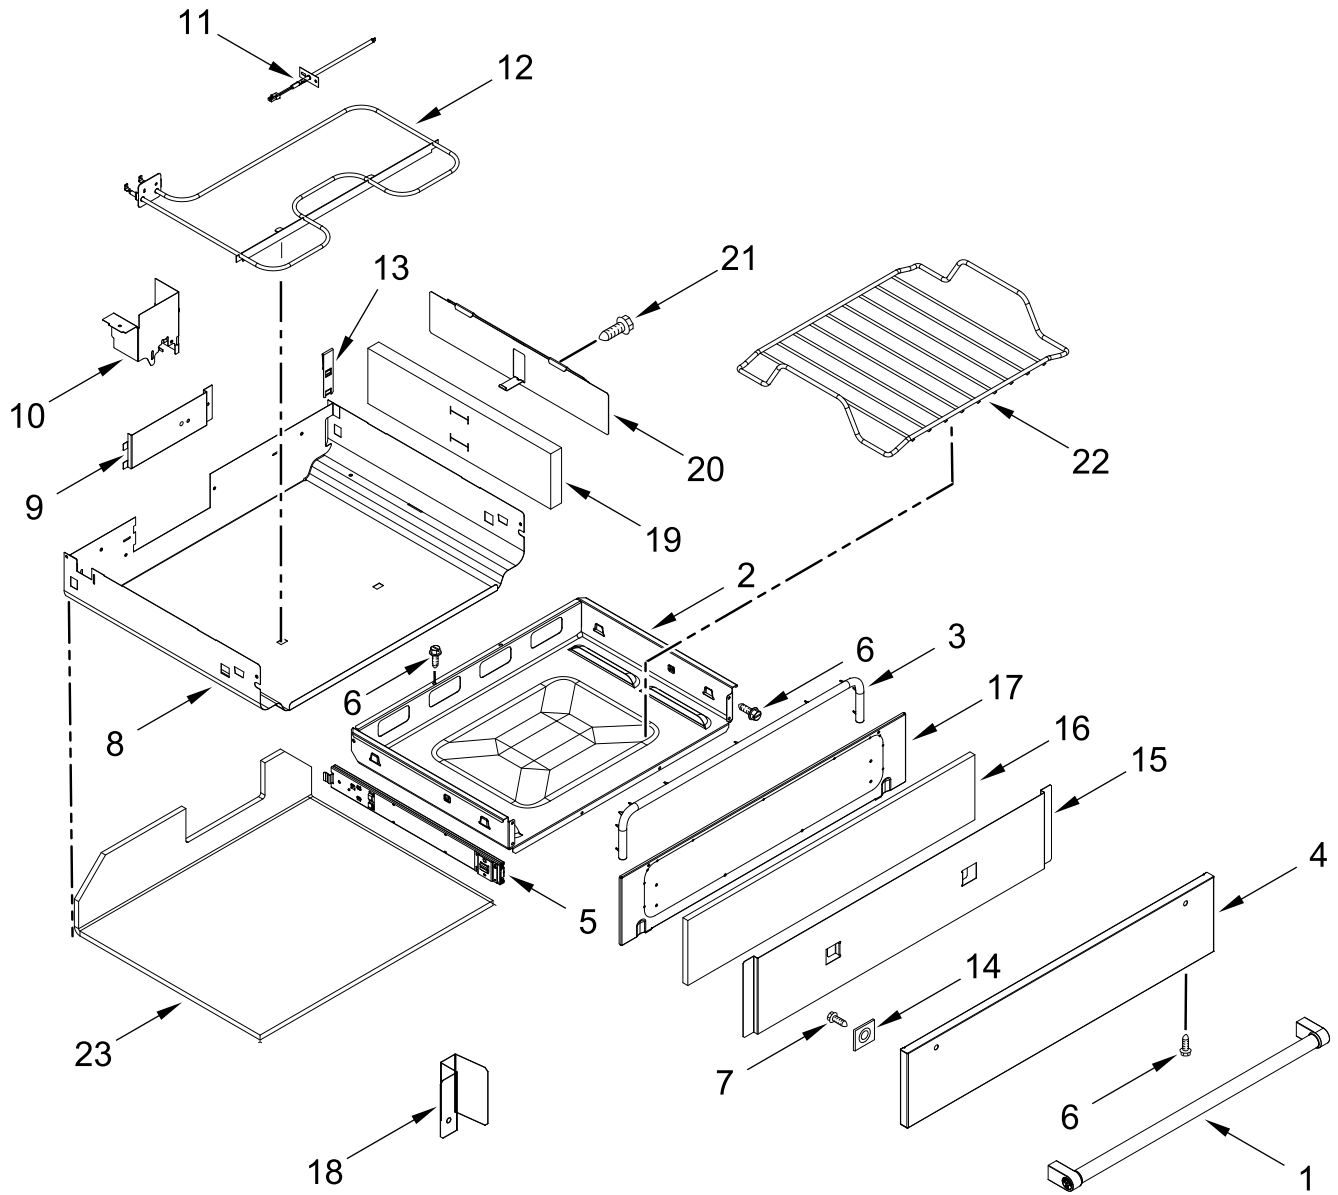

DRAWER PARTS

DRAWER PARTS

<u>Illus. No.</u>	<u>Part No.</u>	<u>Description</u>	<u>Illus. No.</u>	<u>Part No.</u>	<u>Description</u>	<u>Illus. No.</u>	<u>Part No.</u>	<u>Description</u>
1		Assembly, Drawer Handle	11	W10586204	Sensor	23	W10551011	Insulation, Bake Drawer Bottom
	W11669501	Stainless	12	W10541944	Element, Bake			FOLLOWING PARTS NOT ILLUSTRATED
2	W10757442	Drawer,Bake	13	W10551019	Cover, Side			
3	W10550987	Seal, Drawer	14	3823F017-45	Spacer, Handle			
4		Panel, Drawer Front	15	W10551018	Insulation, Drawer Front	W10550983		Insulation, Retainer Bake Drawer
	W10541954	Stainless	16	W10550982	Insulation, Drawer	W10541960		Insulation, Drawer Top
5	W11399928	Slide, Drawer (Left)	17	W10541947	Panel, Front Inner			
	W11399929	Slide, Drawer (Right)	18	W10655446	Shield, Corner			
6	W10327235	Screw	19	W10550984	Insulation, Drawer Side			
7	8533988	Screw	20	W10550985	Retainer, Side Insulation			
8	W10634260	Enclosure, Warming	21	3196560	Screw			
9	W10727084	Cover, Gas Valve	22	W10602493	Rack, Bake Drawer			
10	W10634259	Cover, Wire