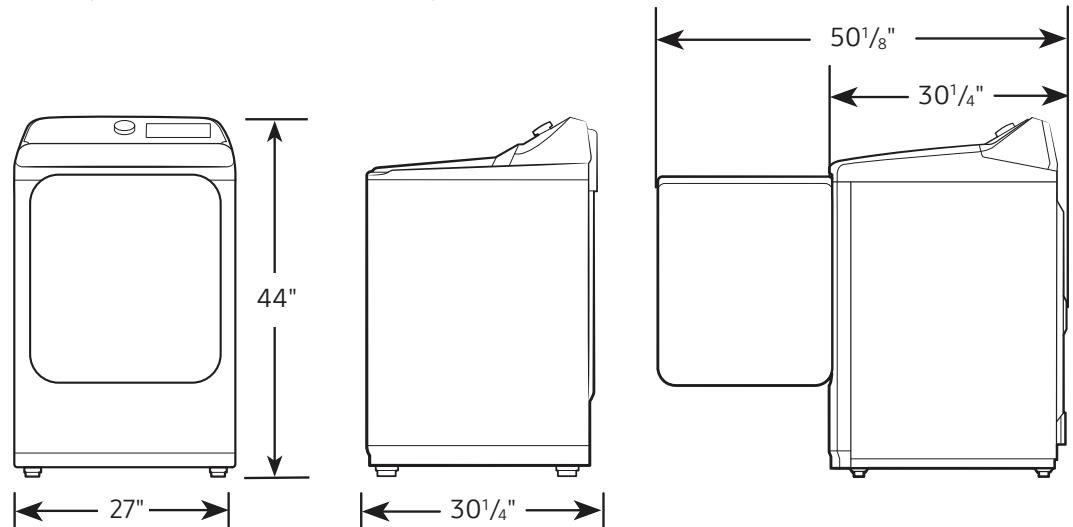

2 Additional Drying Options:

Wrinkle Prevent, Child Lock

4 Temperature Levels:

High, Medium, Low, Extra Low

Warranty

One (1) Year Parts and Labor

Product Dimensions & Weight (WxHxD)

Dimensions: 27" x 44" x 30¹/₄"

Weight: 119 lbs

Shipping Dimensions & Weight (WxHxD)

Dimensions: 29⁹/₁₆" x 46⁷/₈" x 31³/₁₆"

Weight: 125.7 lbs

Gas Dryer	Model #	UPC Code
White	DVG41A3000W	887276502014
Electric Dryer		
White	DVE41A3000W	887276502007
Matching Impeller Washer		
White	WA41A3000AW	887276475813
Matching Agitator Washer		
White	WA40A3005AW	887276475806
Optional Accessories		
Vent Kit	DV-2A	887276146416
Gas to Propane Converter Kit	LPKIT-4	887276352787

DVG41A3000W

SAMSUNG

Samsung 7.2 cu. ft. Gas Dryer with Sensor Dry and 8 Drying Cycles

Dimensions

Required dimensions for installation:

Installation Specifications – Side-by-Side or Stand-alone

If the washer and dryer are installed together or the dryer alone, the closet front must have two unobstructed air openings for a combined minimum total area of 72-inch². Your washer alone does not require a specific air opening.