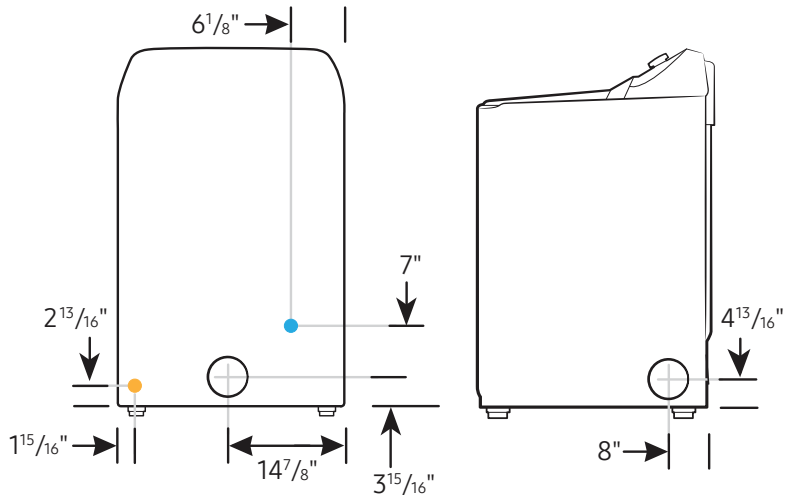

Dimensions: 27" x 44<sup>11</sup>/<sub>16</sub>" x 30<sup>1</sup>/<sub>4</sub>"  
 Weight: 119.0 lbs

**Shipping Dimensions & Weight (WxHxD)**

Dimensions: 29<sup>9</sup>/<sub>16</sub>" x 47<sup>9</sup>/<sub>16</sub>" x 31<sup>3</sup>/<sub>16</sub>"  
 Weight: 125.7 lbs

Alcove or closet installation

Minimum clearance for closet and alcove installations:

**Connection Dimensions**

Back and Side View of Gas Dryer

**LEGEND:**

- Cold Water Connection
- Gas Connection

Actual color may vary. Design, specifications, and color availability are subject to change without notice. Non-metric weights and measurements are approximate.