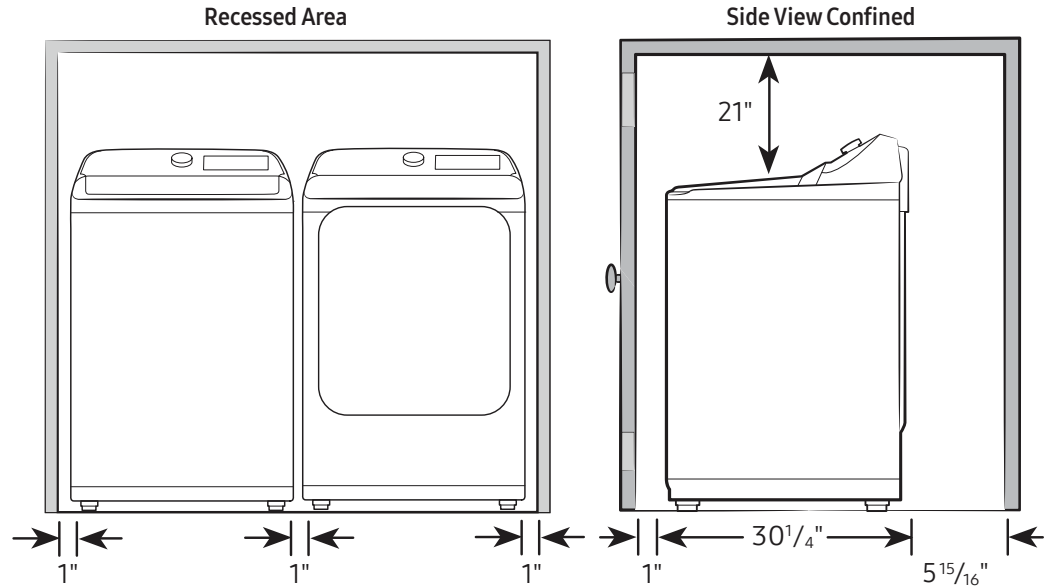

Connection Dimensions

Back and Side View of Gas Dryer