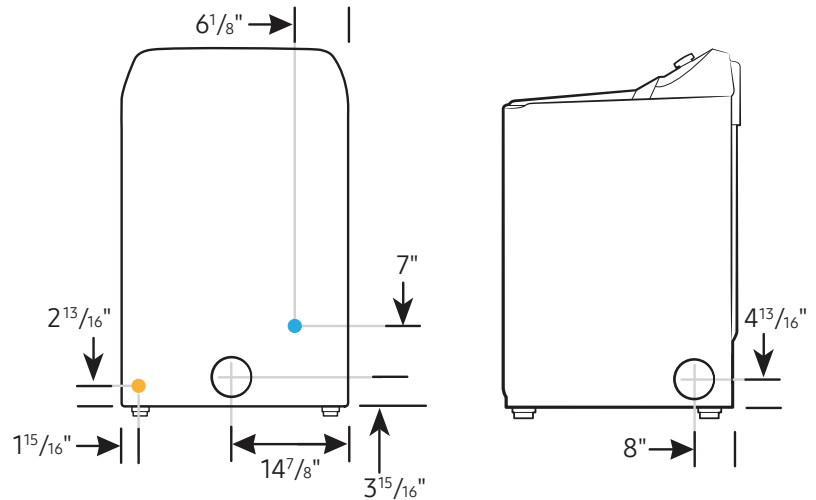

DVG54CG7550V

SAMSUNG

7.4 cu. ft. Smart Gas Dryer with Pet Care Dry and Steam Sanitize+

Dimensions

Required dimensions for installation:

Installation Specifications – Side-by-Side

If the washer and dryer are installed together or the dryer alone, the closet front must have two unobstructed air openings for a combined minimum total area of 72-inch². Your washer alone does not require a specific air opening.

Alcove or closet installation
Minimum clearance for closet and alcove installations:

Connection Dimensions

Back and Side View of Gas Dryer

LEGEND:

- Cold Water Connection
- Gas Connection

Actual color may vary. Design, specifications, and color availability are subject to change without notice. Non-metric weights and measurements are approximate.