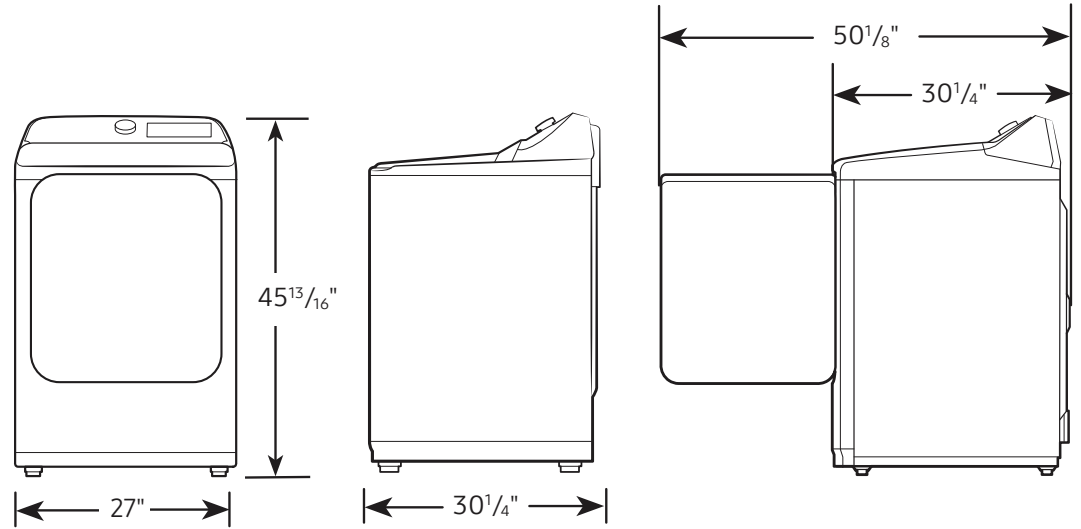

Dimensions: 27" x 45¹³/₁₆" x 30¹/₄"
Weight: 119.0 lbs

Shipping Dimensions & Weight (WxHxD)

Dimensions: 29⁹/₁₆" x 48⁵/₈" x 31³/₁₆"
Weight: 127.9 lbs

Gas Dryer	Model #	UPC Code
Brushed Black	DVG54CG7550V	887276759951
Electric Dryer		
Brushed Black	DVE54CG7550V	887276759920
Matching Washer		
Brushed Black	WA54CG7550AV	887276760384
Optional Accessories		
Vent Kit	DV-2A	887276146416
Gas-to-Propane Converter Kit	LPKIT-4	887276352787

DVG54CG7550V

SAMSUNG

7.4 cu. ft. Smart Gas Dryer with Pet Care Dry and Steam Sanitize+

Dimensions

Required dimensions for installation:

Installation Specifications – Side-by-Side

If the washer and dryer are installed together or the dryer alone, the closet front must have two unobstructed air openings for a combined minimum total area of 72-inch². Your washer alone does not require a specific air opening.