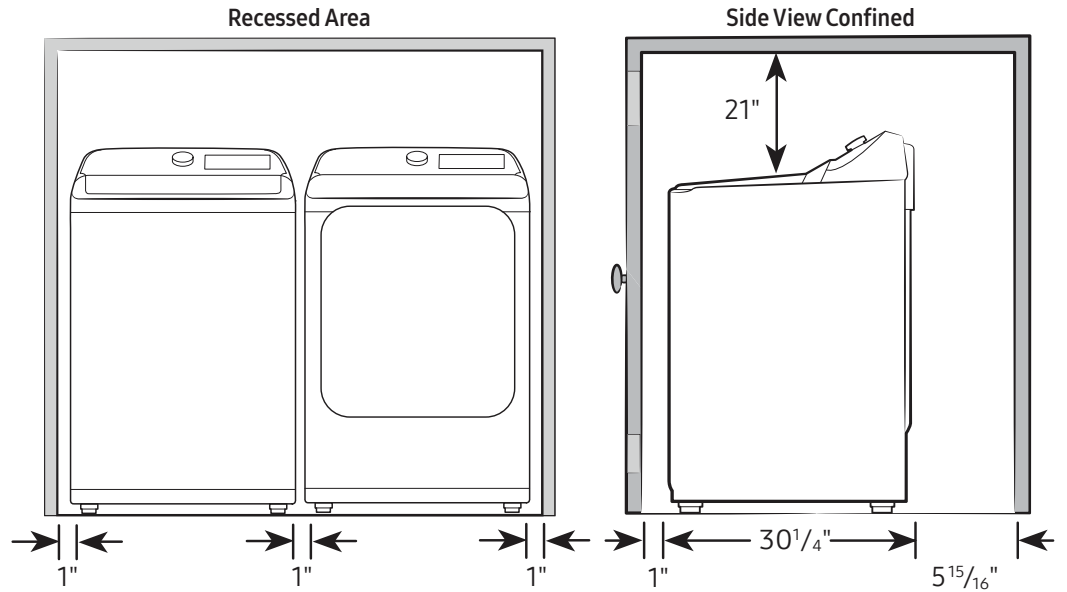

DVG54CG7550V

SAMSUNG

7.4 cu. ft. Smart Gas Dryer with Pet Care Dry and Steam Sanitize+

Dimensions

Required dimensions for installation:

Installation Specifications – Side-by-Side

If the washer and dryer are installed together or the dryer alone, the closet front must have two unobstructed air openings for a combined minimum total area of 72-inch². Your washer alone does not require a specific air opening.

Alcove or closet installation
Minimum clearance for closet and alcove installations:

Connection Dimensions

Back and Side View of Gas Dryer

LEGEND:

- Cold Water Connection
- Gas Connection

Actual color may vary. Design, specifications, and color availability are subject to change without notice. Non-metric weights and measurements are approximate.