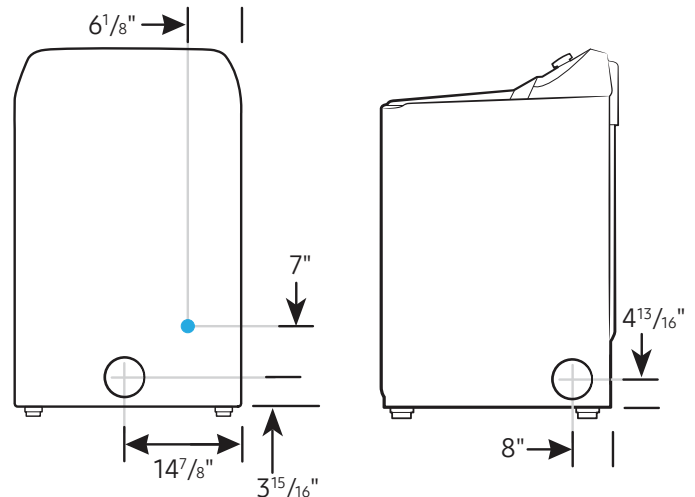

Shipping Dimensions & Weight (WxHxD)

Dimensions: 29⁹/₁₆" x 48⁵/₈" x 31³/₁₆"
Weight: 125.7 lbs

Electric Dryer	Model #	UPC Code
Ivory	DVE55A7300E	887276551609
Gas Dryer		
Ivory	DVG55A7300E	887276557823
Matching Washer		
Ivory	WA55A7300AE	887276552903
Optional Accessories		
Vent Kit	DV-2A	887276146416

DVE55A7300E

Samsung 7.4 cu. ft. Smart Electric Dryer with Steam Sanitize+

Dimensions

Required dimensions for installation:

Installation Specifications – Side-by-Side

If the washer and dryer are installed together or the dryer alone, the closet front must have two unobstructed air openings for a combined minimum total area of 72-inch². Your washer alone does not require a specific air opening.

Alcove or closet installation
Minimum clearance for closet and alcove installations:

Connection Dimensions

Back and Side View of Electric Dryer

LEGEND:

● Cold Water Connection

Actual color may vary. Design, specifications, and color availability are subject to change without notice. Non-metric weights and measurements are approximate.