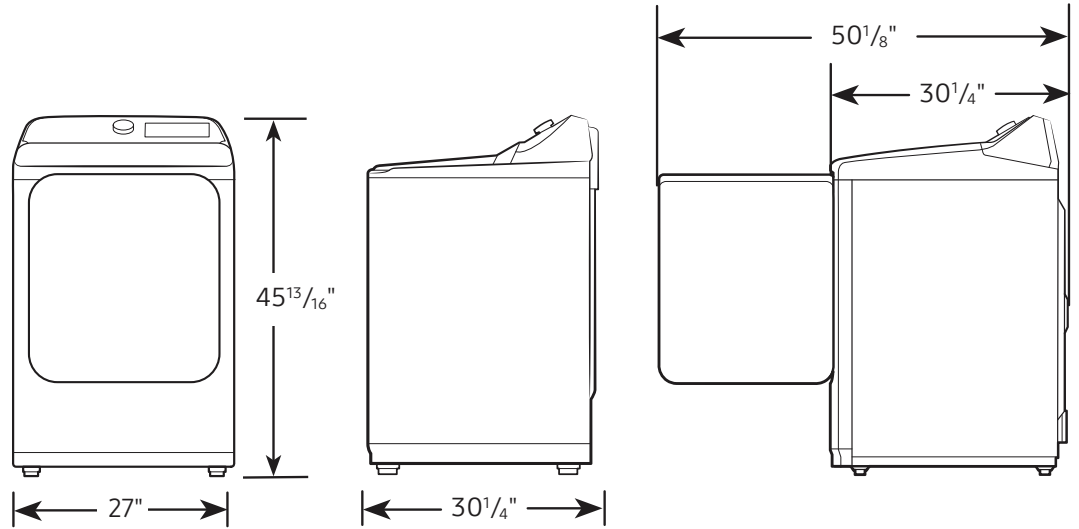

Shipping Dimensions & Weight (WxHxD)

Dimensions: 29⁹/₁₆" x 48⁵/₈" x 31³/₁₆"
Weight: 125.7 lbs

Electric Dryer	Model #	UPC Code
Ivory	DVE55A7300E	887276551609
Gas Dryer		
Ivory	DVG55A7300E	887276557823
Matching Washer		
Ivory	WA55A7300AE	887276552903
Optional Accessories		
Vent Kit	DV-2A	887276146416

DVE55A7300E

Samsung 7.4 cu. ft. Smart Electric Dryer with Steam Sanitize+

Dimensions

Required dimensions for installation:

Installation Specifications – Side-by-Side

If the washer and dryer are installed together or the dryer alone, the closet front must have two unobstructed air openings for a combined minimum total area of 72-inch². Your washer alone does not require a specific air opening.