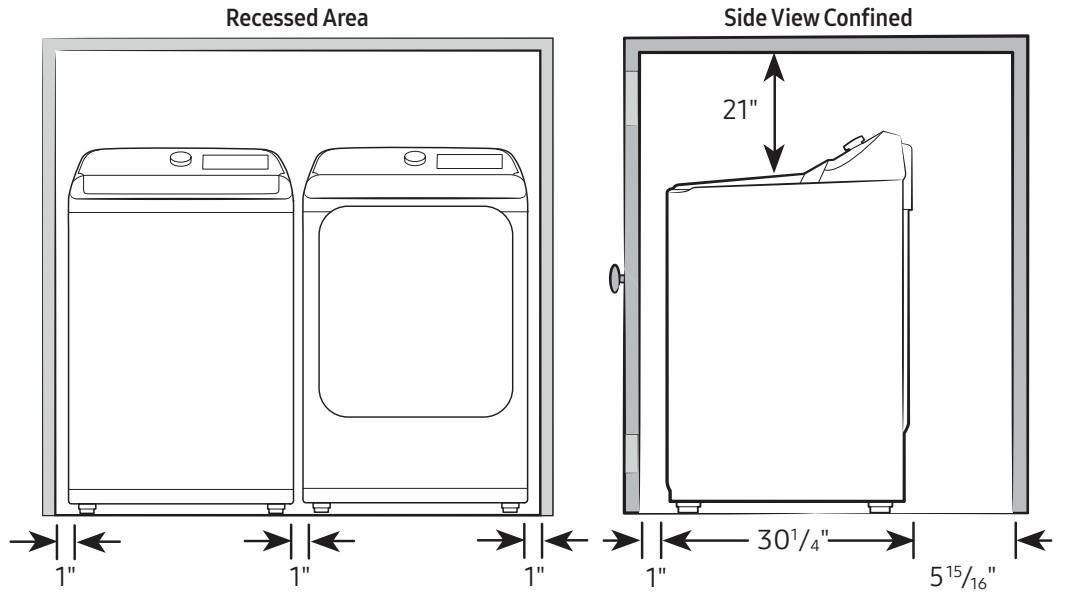

Shipping Dimensions & Weight (WxHxD)

Dimensions: 29⁹/₁₆" x 48⁵/₈" x 31³/₁₆"
Weight: 125.7 lbs

Electric Dryer	Model #	UPC Code
Ivory	DVE55A7300E	887276551609
Gas Dryer		
Ivory	DVG55A7300E	887276557823
Matching Washer		
Ivory	WA55A7300AE	887276552903
Optional Accessories		
Vent Kit	DV-2A	887276146416

DVE55A7300E

Samsung 7.4 cu. ft. Smart Electric Dryer with Steam Sanitize+

Dimensions

Required dimensions for installation:

Installation Specifications – Side-by-Side

If the washer and dryer are installed together or the dryer alone, the closet front must have two unobstructed air openings for a combined minimum total area of 72-inch². Your washer alone does not require a specific air opening.

Alcove or closet installation
Minimum clearance for closet and alcove installations:

Connection Dimensions

Back and Side View of Electric Dryer

LEGEND:

● Cold Water Connection

Actual color may vary. Design, specifications, and color availability are subject to change without notice. Non-metric weights and measurements are approximate.