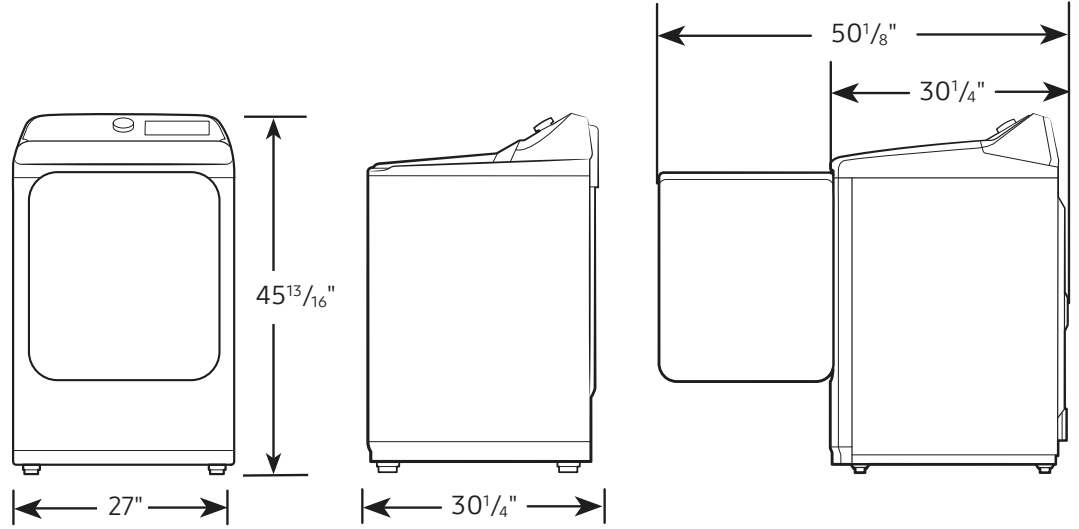

DVE55A7700V

Samsung 7.4 cu. ft. Smart Electric Dryer with Steam Sanitize+

SAMSUNG

Dimensions

Required dimensions for installation:

Installation Specifications – Side-by-Side

If the washer and dryer are installed together or the dryer alone, the closet front must have two unobstructed air openings for a combined minimum total area of 72-inch². Your washer alone does not require a specific air opening.

Alcove or closet installation
Minimum clearance for closet and alcove installations: