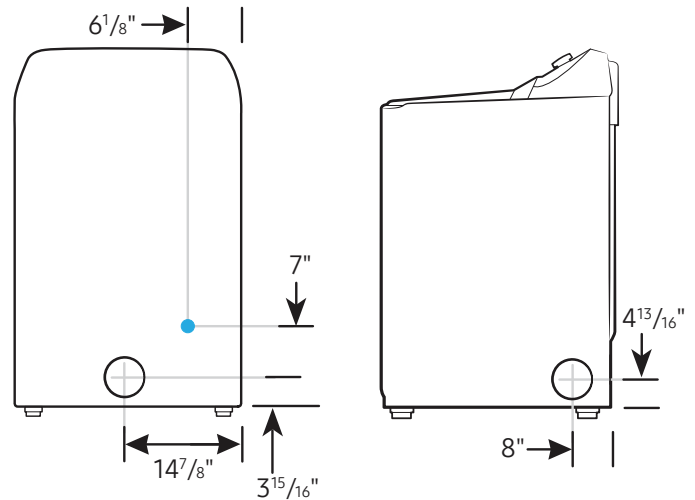

LEGEND:

● Cold Water Connection

Actual color may vary. Design, specifications, and color availability are subject to change without notice. Non-metric weights and measurements are approximate.

©2021 Samsung Electronics America, Inc., 85 Challenger Road, Ridgefield Park, NJ 07660. Tel: 800-SAMSUNG.samsung.com. Samsung is a registered trademark of Samsung Electronics Co., Ltd.