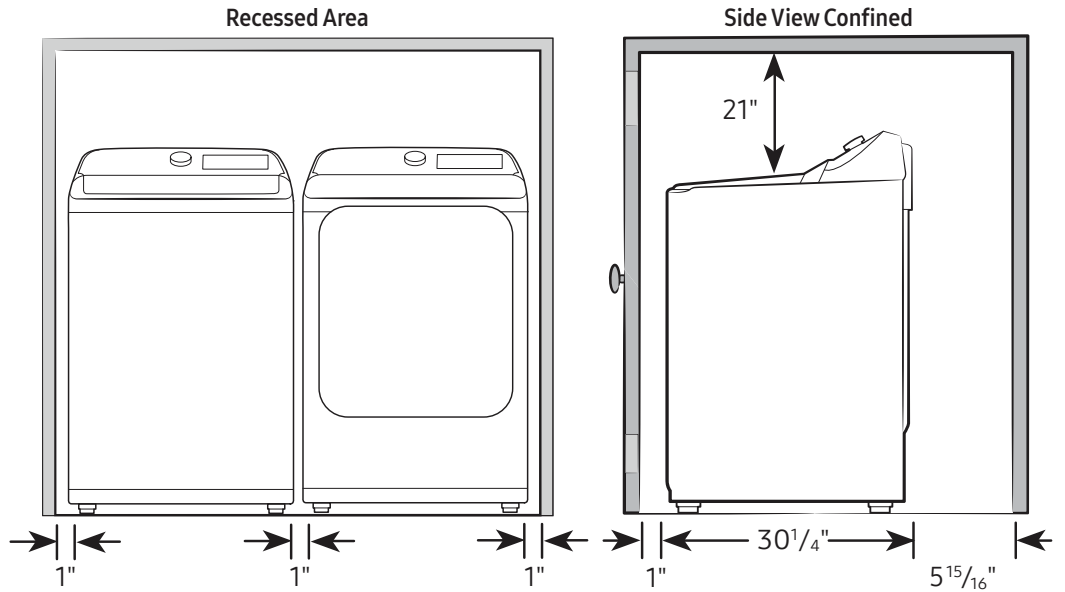

DVG55A7700V

Samsung 7.4 cu. ft. Smart Gas Dryer with Steam Sanitize+

Dimensions

Required dimensions for installation:

Installation Specifications – Side-by-Side

If the washer and dryer are installed together or the dryer alone, the closet front must have two unobstructed air openings for a combined minimum total area of 72-inch². Your washer alone does not require a specific air opening.

Alcove or closet installation
Minimum clearance for closet and alcove installations:

Connection Dimensions

Back and Side View of Gas Dryer

LEGEND:

- Cold Water Connection
- Gas Connection

Actual color may vary. Design, specifications, and color availability are subject to change without notice. Non-metric weights and measurements are approximate.