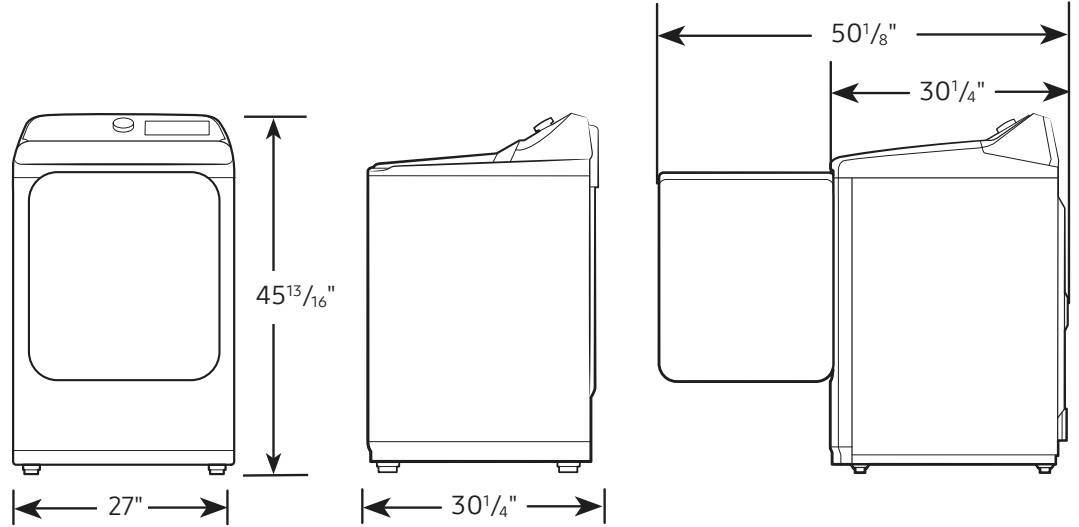

Dimensions: 27" x 45¹³/₁₆" x 30¹/₄"
Weight: 119.0 lbs

Shipping Dimensions & Weight (WxHxD)

Dimensions: 29⁹/₁₆" x 48⁵/₈" x 31³/₁₆"
Weight: 125.7 lbs

Gas Dryer	Model #	UPC Code
Brushed Black	DVG55A7700V	887276557847
Electric Dryer		
Brushed Black	DVE55A7700V	887276557762
Matching Washer		
Brushed Black	WA55A7700AV	887276552927
Optional Accessories		
Vent Kit	DV-2A	887276146416
Gas to Propane Converter Kit	LPKIT-4	887276352787

DVG55A7700V

Samsung 7.4 cu. ft. Smart Gas Dryer with Steam Sanitize+

Dimensions

Required dimensions for installation:

Installation Specifications – Side-by-Side

If the washer and dryer are installed together or the dryer alone, the closet front must have two unobstructed air openings for a combined minimum total area of 72-inch². Your washer alone does not require a specific air opening.