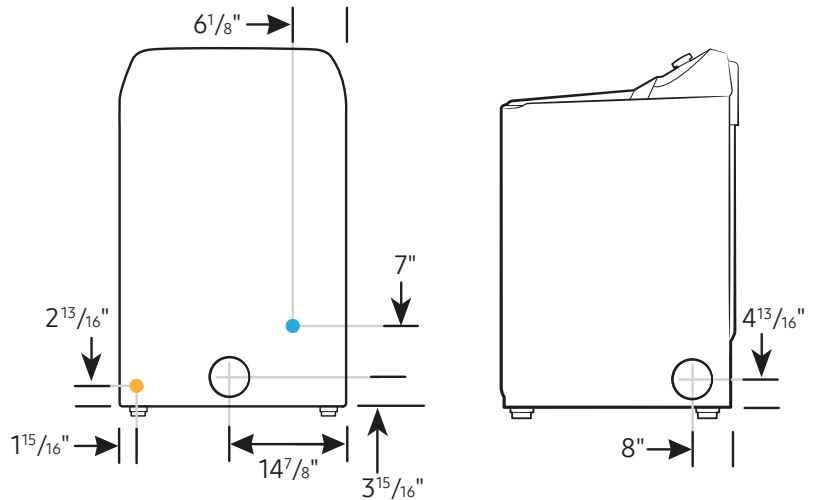

DVG55A7700V

Samsung 7.4 cu. ft. Smart Gas Dryer with Steam Sanitize+

Dimensions

Required dimensions for installation:

Installation Specifications – Side-by-Side

If the washer and dryer are installed together or the dryer alone, the closet front must have two unobstructed air openings for a combined minimum total area of 72-inch². Your washer alone does not require a specific air opening.

Alcove or closet installation
Minimum clearance for closet and alcove installations:

Connection Dimensions

Back and Side View of Gas Dryer

LEGEND:

- Cold Water Connection
- Gas Connection

Actual color may vary. Design, specifications, and color availability are subject to change without notice. Non-metric weights and measurements are approximate.