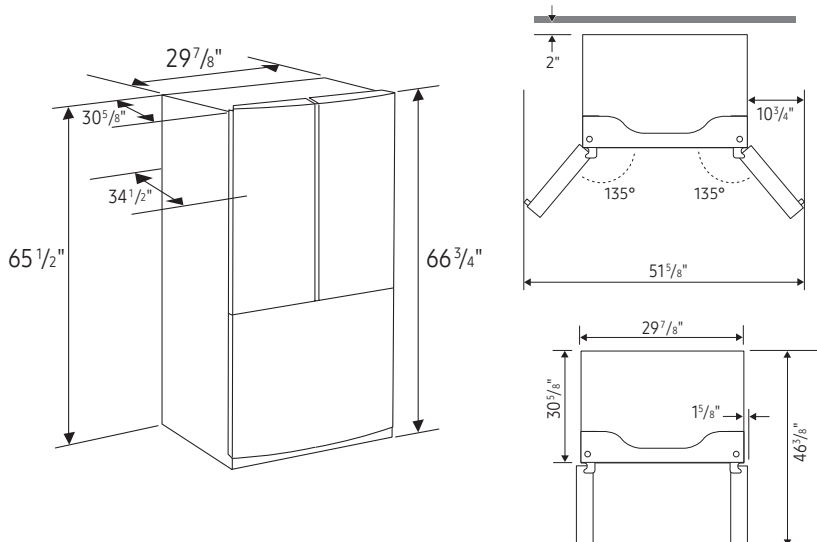

RF22A4121SR

SAMSUNG

22 cu. ft. Smart 3-Door French Door Refrigerator

Installation Specifications

1. Measure the height, width and depth of the opening, making sure to include baseboards, molding tile, countertop overhang, etc. Check to be sure there is enough room to open the door (consider walls, islands or other obstacles when measuring).
2. Refer to illustration below to determine dimensions.
3. Allow 1½" of clearance on hinge side of refrigerator when installing next to a wall where door may make contact.
4. Allow 2" minimum clearance at rear for proper air circulation and water/electrical connections. Allow a ¾" minimum clearance at sides and top for ease of installation.
5. Ensure each door and entryway in the home is wide enough for the refrigerator to be moved through easily.

For optimal usage and ability to open refrigerator doors completely, do not install next to a wall.

Please note: The following dimension and cutout information is for planning purposes only. For complete installation details, consult manual packed with product or download manual online at samsung.com.

Dimensions

Total Capacity: 22.1 cu. ft.

Refrigerator: 15.1 cu. ft.

- 3 Tempered Glass Spill-Proof Shelves
- 2 Humidity-Controlled Crispers
- CoolSelect Pantry™ Drawer
- 6 Door Bins
 - Right Door: 1 Gallon Bin, 2 Regular Bins
 - Left Door: 3 Regular Bins
- LED Lighting