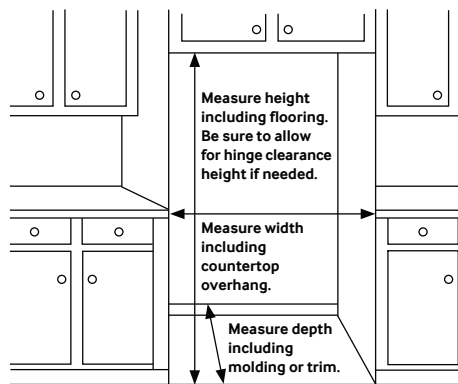

RF22A4121SR

SAMSUNG

22 cu. ft. Smart 3-Door French Door Refrigerator

Installation Specifications

1. Measure the height, width and depth of the opening, making sure to include baseboards, molding tile, countertop overhang, etc. Check to be sure there is enough room to open the door (consider walls, islands or other obstacles when measuring).
2. Refer to illustration below to determine dimensions.
3. Allow 1½" of clearance on hinge side of refrigerator when installing next to a wall where door may make contact.
4. Allow 2" minimum clearance at rear for proper air circulation and water/electrical connections. Allow a ¾" minimum clearance at sides and top for ease of installation.
5. Ensure each door and entryway in the home is wide enough for the refrigerator to be moved through easily.

For optimal usage and ability to open refrigerator doors completely, do not install next to a wall.

Please note: The following dimension and cutout information is for planning purposes only. For complete installation details, consult manual packed with product or download manual online at samsung.com.

Dimensions

Total Capacity: 22.1 cu. ft.

Refrigerator: 15.1 cu. ft.

- 3 Tempered Glass Spill-Proof Shelves
- 2 Humidity-Controlled Crispers
- CoolSelect Pantry™ Drawer
- 6 Door Bins
 - Right Door: 1 Gallon Bin, 2 Regular Bins
 - Left Door: 3 Regular Bins
- LED Lighting