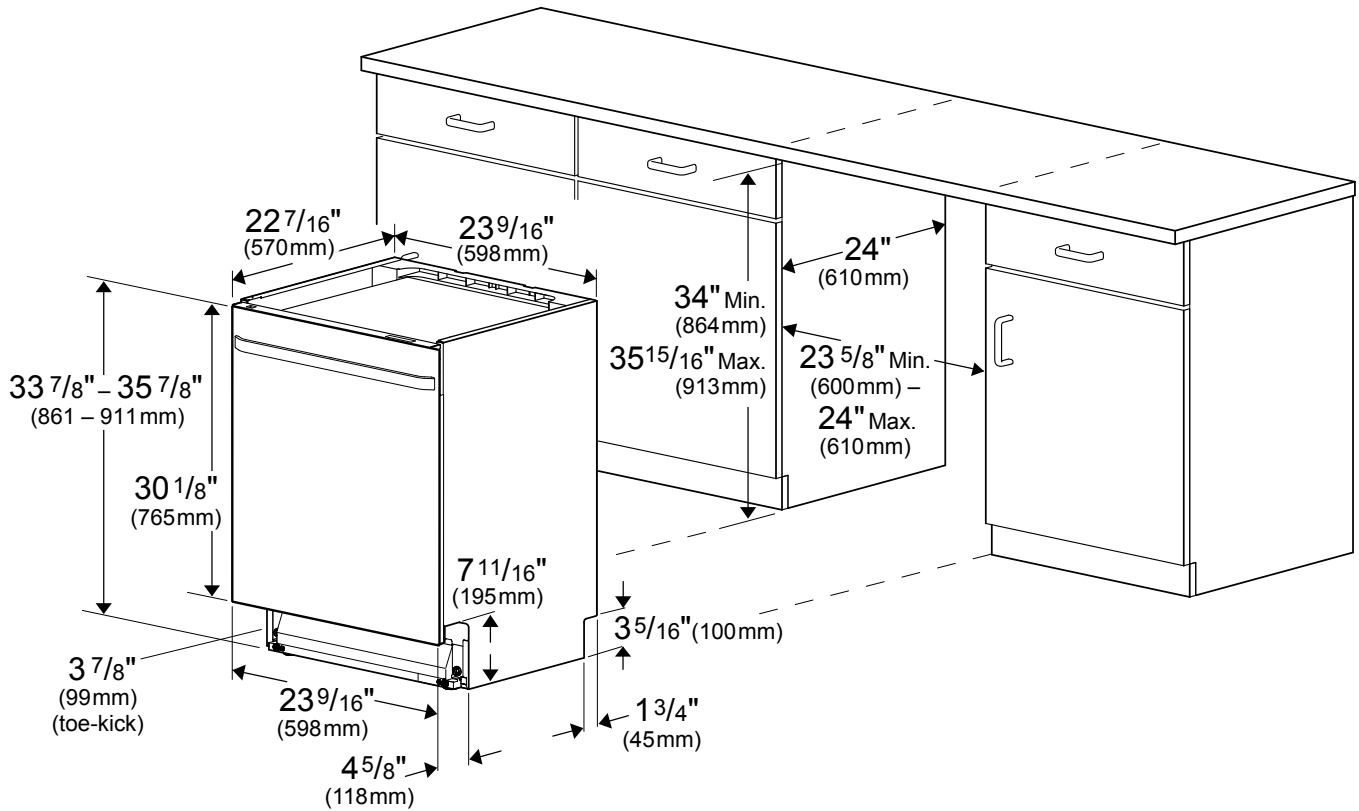

DDT25401X

Top Control, Pro Handle Dishwasher, 5 Programs, 48 dBA

NOTE TO THE INSTALLER: All height, width, and depth dimensions are shown in inches (as well as metric). Beko U.S., Inc. reserves the absolute and unrestricted right to change product materials and specifications, at any time, without notice. Please visit our website, www.BekoAppliances.com, or call 888.352.2356 to verify the latest specifications with final dimensional data and other details prior to installation and making a cutout. Applicable product limited warranty information may be found in accompanying product materials, or you may contact your account manager for further details. Proper installation is the responsibility of the installer. Product failure due to improper installation is not covered under the Limited Warranty.