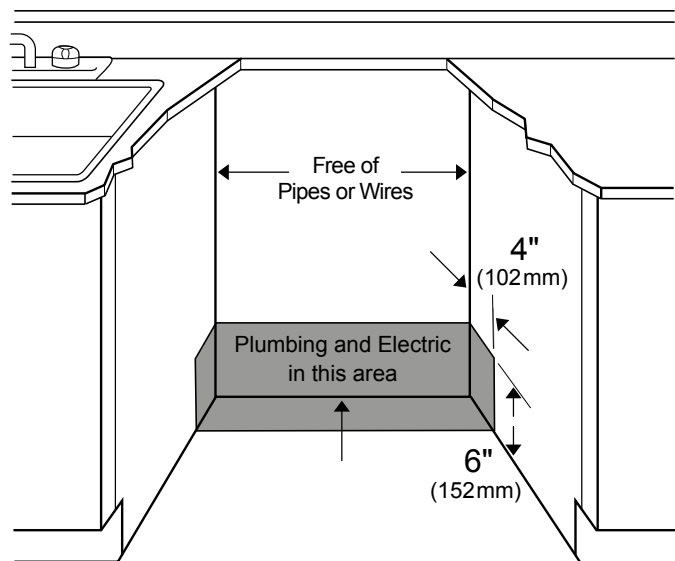

DDT25401X

Top Control, Pro Handle Dishwasher, 5 Programs, 48 dBA

NOTE TO THE INSTALLER: All height, width, and depth dimensions are shown in inches (as well as metric). Beko U.S., Inc. reserves the absolute and unrestricted right to change product materials and specifications, at any time, without notice. Please visit our website, www.BekoAppliances.com, or call 888.352.2356 to verify the latest specifications with final dimensional data and other details prior to installation and making a cutout. Applicable product limited warranty information may be found in accompanying product materials, or you may contact your account manager for further details. Proper installation is the responsibility of the installer. Product failure due to improper installation is not covered under the Limited Warranty.