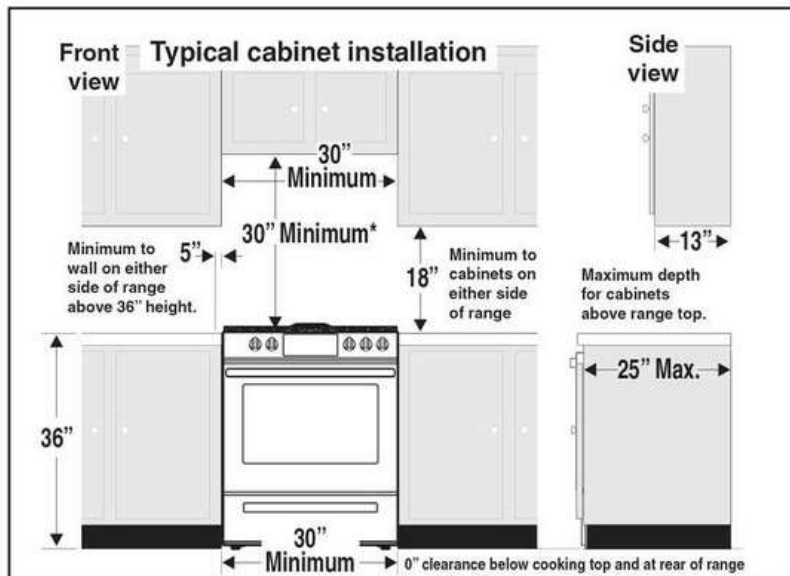

Dimensions and Volume

Minimum Height	35 5/8"
Maximum Height	36 3/8"
Width	30"
Depth	26"
Depth With Door 90° Open	47 1/4"
Depth With Handle	28 1/2"
Oven Interior Height	20 11/16"
Oven Interior Width	25 3/16"
Oven Interior Depth	19 7/8"
Oven Capacity	6 Cu. Ft.

Safety Certifications and Approvals

CSA Listed	Yes
RoHS	Yes

Installation Diagram

*30" (762 mm) MINIMUM CLEARANCE BETWEEN THE TOP OF THE COOKING SURFACE AND THE BOTTOM OF AN UNPROTECTED WOOD OR METAL CABINET; OR 24" (610 mm) MINIMUM WHEN BOTTOM OF WOOD OR METAL CABINET IS PROTECTED BY NOT LESS THAN 1/4" (6 mm) FLAME RETARDANT MILLBOARD COVERED WITH NOT LESS THAN NO. 28 MSG SHEET STEEL, 0.015" (0.4 mm) STAINLESS STEEL, 0.024" (0.6 mm) ALUMINUM OR 0.020" (0.5 mm) COPPER. 0" (0 mm) CLEARANCE IS THE MINIMUM FOR THE REAR OF THE RANGE. FOLLOW ALL DIMENSION REQUIREMENTS PROVIDED ABOVE TO PREVENT PROPERTY DAMAGE, POTENTIAL FIRE HAZARD, AND INCORRECT COUNTERTOP AND CABINET CUTS.