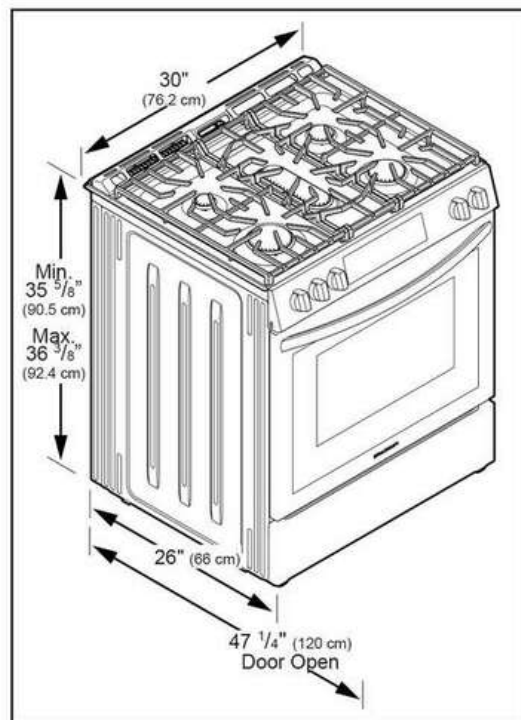

Dimensions and Volume

Minimum Height	35 5/8"
Maximum Height	36 3/8"
Width	30"
Depth	26"
Depth With Door 90° Open	47 1/4"
Depth With Handle	28 1/2"
Oven Interior Height	20 11/16"
Oven Interior Width	25 3/16"
Oven Interior Depth	19 7/8"
Oven Capacity	6 Cu. Ft.

Safety Certifications and Approvals

CSA Listed	Yes
RoHS	Yes

Installation Diagram

*30" (762 mm) MINIMUM CLEARANCE BETWEEN THE TOP OF THE COOKING SURFACE AND THE BOTTOM OF AN UNPROTECTED WOOD OR METAL CABINET; OR 24" (610 mm) MINIMUM WHEN BOTTOM OF WOOD OR METAL CABINET IS PROTECTED BY NOT LESS THAN 1/4" (6 mm) FLAME RETARDANT MILLBOARD COVERED WITH NOT LESS THAN NO. 28 MSG SHEET STEEL, 0.015" (0.4 mm) STAINLESS STEEL, 0.024" (0.6 mm) ALUMINUM OR 0.020" (0.5 mm) COPPER. 0" (0 mm) CLEARANCE IS THE MINIMUM FOR THE REAR OF THE RANGE. FOLLOW ALL DIMENSION REQUIREMENTS PROVIDED ABOVE TO PREVENT PROPERTY DAMAGE, POTENTIAL FIRE HAZARD, AND INCORRECT COUNTERTOP AND CABINET CUTS.