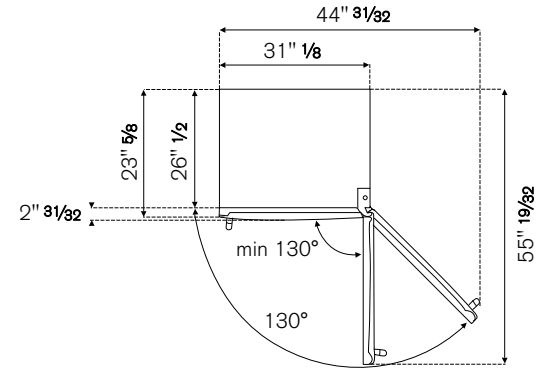

Disclaimer: while every effort has been made to insure the accuracy of the information contained in this document, Fratelli Bertazzoni reserves the right to change any part of the information at any time without notice. For detailed installation specifications consult the installation manual. Fratelli Bertazzoni, Bertazzoni and the winged wheel brand icon are registered trademarks of Bertazzoni Spa.