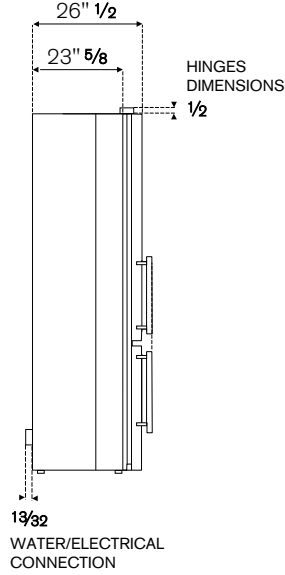

INTERIOR CAPACITY

Total volume	17.1 cu.ft
Refrigerator	12.2 cu.ft
Freezer	4.9 cu.ft

TECHNICAL SPECIFICATIONS

Voltage, Frequency, Amps	115V 60 Hz - 1.5 Amps 120W
Power connection	120V 3-prong plug with 72" cord
DOE Compliant	Yes
Energy Star	Yes
Water connection	1/4" waterline with accessible shut-off valve
Water supply pressure	Min 30 PSI Max 125 PSI
Certification	DOE / UL / CEC
Warranty	2 years parts & labor

Packaging dimensions and weight	W 33" 1/8 H 71" 5/8 D 30" 23/32 Weight 238 lbs
--	--

ACCESSORIES

PROHK24BM	Handle kit for 24"/31" bottom mount refrigerator - PROFESSIONAL SERIES
MASHK24BM	Handle kit for 24"/31" bottom mount refrigerator - MASTER SERIES
Z320380	Water filter replacement

REF31BMFIX + PROHK24BM

REF31BMFIX + MASHK24BM

REF31BMFIX

REFRIGERATOR 31" FREESTANDING BOTTOM MOUNT WITH ICE MAKER
STAINLESS STEEL

FRONT

SIDE

BACK

TOP