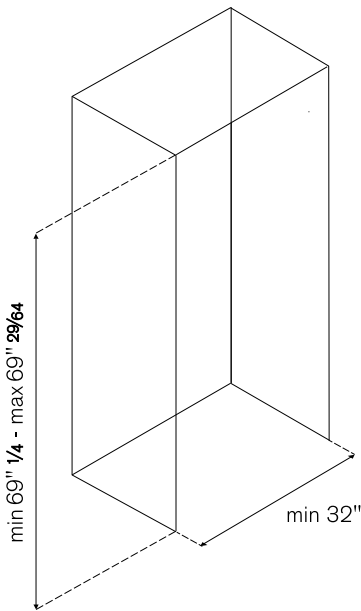

Disclaimer: while every effort has been made to insure the accuracy of the information contained in this document, Fratelli Bertazzoni reserves the right to change any part of the information at any time without notice. For detailed installation specifications consult the installation manual. Fratelli Bertazzoni, Bertazzoni and the winged wheel brand icon are registered trademarks of Bertazzoni Spa.