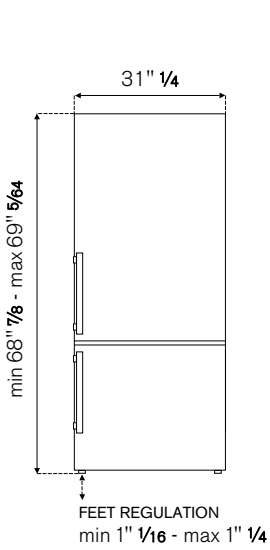

INTERIOR CAPACITY

Total volume	17.1 cu.ft
Refrigerator	12.2 cu.ft
Freezer	4.9 cu.ft

TECHNICAL SPECIFICATIONS

Voltage, Frequency, Amps	115V 60 Hz - 1.5 Amps 120W
Power connection	120V 3-prong plug with 72" cord
DOE Compliant	Yes
Energy Star	Yes
Water connection	1/4" waterline with accessible shut-off valve
Water supply pressure	Min 30 PSI Max 125 PSI
Certification	DOE / UL / CEC
Warranty	2 years parts & labor

Packaging dimensions and weight	W 33" 1/8 H 71" 5/8 D 30" 23/32 Weight 238 lbs
--	--

ACCESSORIES

PROHK24BM	Handle kit for 24"/31" bottom mount refrigerator - PROFESSIONAL SERIES
MASHK24BM	Handle kit for 24"/31" bottom mount refrigerator - MASTER SERIES
Z320380	Water filter replacement

REF31BMFIX + PROHK24BM

REF31BMFIX + MASHK24BM

REF31BMFIX

REFRIGERATOR 31" FREESTANDING BOTTOM MOUNT WITH ICE MAKER
STAINLESS STEEL

FRONT

SIDE

BACK

TOP