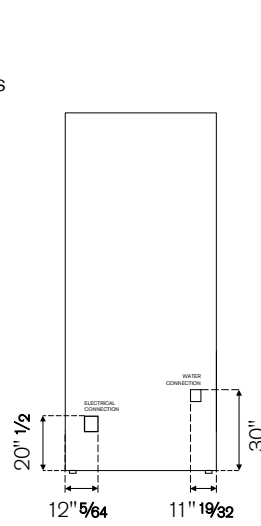

REF31BMFIX

REFRIGERATOR 31" FREESTANDING BOTTOM MOUNT WITH ICE MAKER
STAINLESS STEEL

BACK

TOP

Disclaimer: while every effort has been made to insure the accuracy of the information contained in this document, Fratelli Bertazzoni reserves the right to change any part of the information at any time without notice. For detailed installation specifications consult the installation manual. Fratelli Bertazzoni, Bertazzoni and the winged wheel brand icon are registered trademarks of Bertazzoni Spa.