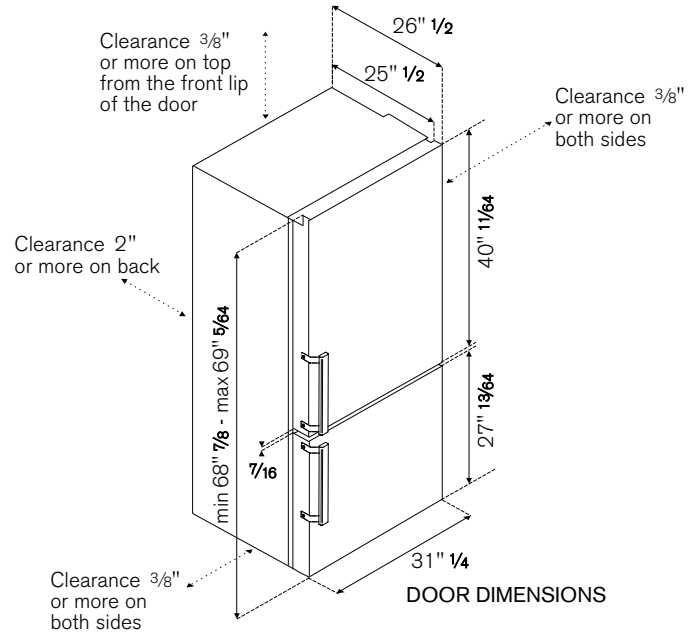

PRODUCT FEATURES

Style	Bottom mount
Finish	Stainless steel
User interface	Interior touch-control with LED screen (on top)
Lighting	LED
Refrigerator	3 shelves
Refrigerator crispers	1 large size
Door storage	2 full-width bins - 4 half-width bins Height adjustable
Freezer compartment	2 full-width drawers - 1 half-width drawer
Ice maker	Yes
Programs	Super Cool, Super Freezer, Energy Saving
Open door alarm	Yes

INTERIOR CAPACITY

Total volume	17.1 cu.ft
Refrigerator	12.2 cu.ft
Freezer	4.9 cu.ft

TECHNICAL SPECIFICATIONS

Voltage, Frequency, Amps	115V 60 Hz - 1.5 Amps 120W
Power connection	120V 3-prong plug with 72" cord
DOE Compliant	Yes
Energy Star	Yes
Water connection	1/4" waterline with accessible shut-off valve
Water supply pressure	Min 30 PSI Max 125 PSI
Certification	DOE / UL / CEC
Warranty	2 years parts & labor

REF31BMFIX + PROHK24BM

REF31BMFIX + MASHK24BM

REF31BMFIX

REFRIGERATOR 31" FREESTANDING BOTTOM MOUNT WITH ICE MAKER
STAINLESS STEEL

FRONT

SIDE

BACK

TOP