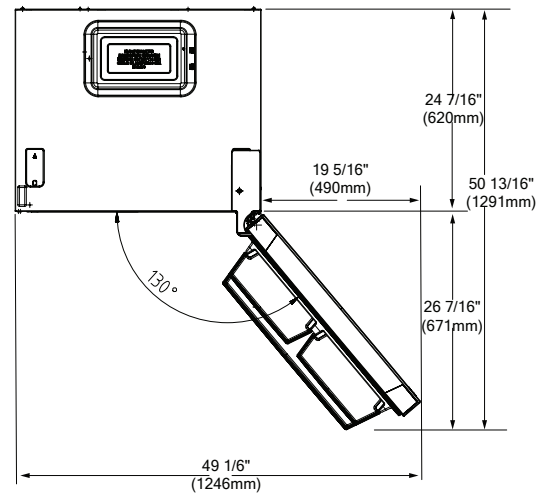

**DIMENSIONS**

HxWxD, in	69 11/16" x 29 3/4" x 27 9/16"
Product weight, lbs.	188
HxWxD, cm	177 x 75.6 x 70
Product weight, kg	85

**PERFORMANCE**

Energy Star qualified	Yes
Climatic class	T
Annual energy consumption, kwh/year	364
Cooling Gas	R600a

**30 INCH COUNTER DEPTH BOTTOM-FREEZER REFRIGERATOR**

**BRFB21622SS**

**Dimensions and Installation**

**Required Minimum Clearances:**

**Top: 2"**

**Sides: 1/2" on each side**

**Back: 1 3/16"**

**NOTE TO THE INSTALLER:** All height, width and depth dimensions are shown in inches (as well as metric). Beko US Inc. reserves the absolute and unrestricted right to change product materials and specifications, at any time, without notice. Please visit our website [www.blombergappliances.com](http://www.blombergappliances.com) or call 888-352-2356 to verify the latest specifications with final dimensional data and other details prior to installation and making a cutout. Applicable product limited warranty information may be found in accompanying product materials or you may contact your account manager for further details. Proper installation is the responsibility of the installer. Product failure due to improper installation is not covered under the Limited Warranty.