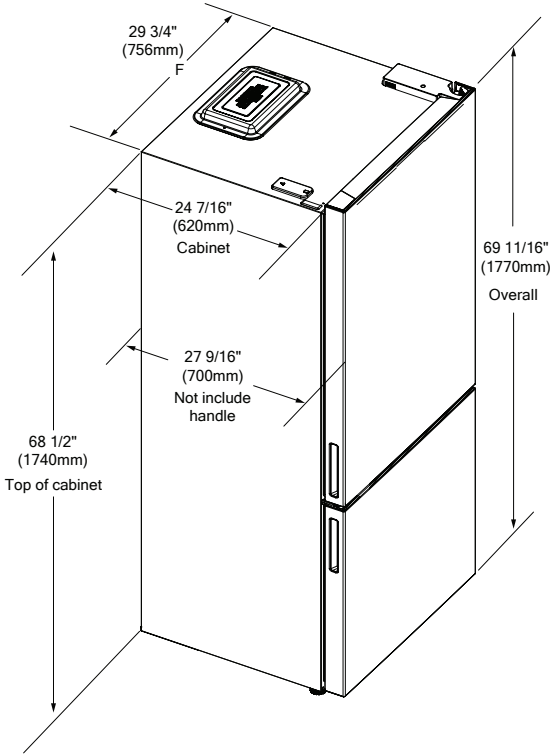

**DIMENSIONS**

HxWxD, in	69 11/16" x 29 3/4" x 27 9/16"
Product weight, lbs.	188
HxWxD, cm	177 x 75.6 x 70
Product weight, kg	85

**PERFORMANCE**

Energy Star qualified	Yes
Climatic class	T
Annual energy consumption, kwh/year	364
Cooling Gas	R600a

**30 INCH COUNTER DEPTH BOTTOM-FREEZER REFRIGERATOR**

**BRFB21622SS**

**Dimensions and Installation**

**Required Minimum Clearances:**

**Top: 2"**

**Sides: 1/2" on each side**

**Back: 1 3/16"**

**NOTE TO THE INSTALLER:** All height, width and depth dimensions are shown in inches (as well as metric). Beko US Inc. reserves the absolute and unrestricted right to change product materials and specifications, at any time, without notice. Please visit our website [www.blombergappliances.com](http://www.blombergappliances.com) or call 888-352-2356 to verify the latest specifications with final dimensional data and other details prior to installation and making a cutout. Applicable product limited warranty information may be found in accompanying product materials or you may contact your account manager for further details. Proper installation is the responsibility of the installer. Product failure due to improper installation is not covered under the Limited Warranty.