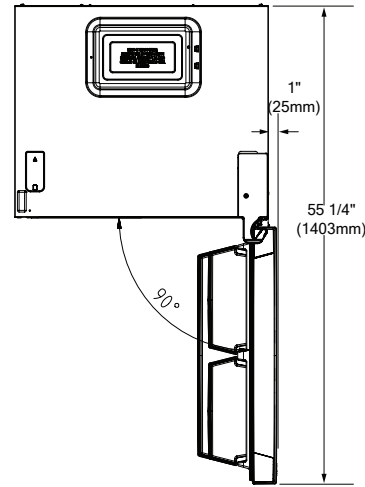

**DIMENSIONS**

HxWxD, in	69 11/16" x 29 3/4" x 27 9/16"
Product weight, lbs.	188
HxWxD, cm	177 x 75.6 x 70
Product weight, kg	85

**PERFORMANCE**

Energy Star qualified	Yes
Climatic class	T
Annual energy consumption, kwh/year	364
Cooling Gas	R600a

**30 INCH COUNTER DEPTH BOTTOM-FREEZER REFRIGERATOR**

**BRFB21622SS**

**Dimensions and Installation**

**Required Minimum Clearances:**

**Top: 2"**

**Sides: 1/2" on each side**

**Back: 1 3/16"**

**NOTE TO THE INSTALLER:** All height, width and depth dimensions are shown in inches (as well as metric). Beko US Inc. reserves the absolute and unrestricted right to change product materials and specifications, at any time, without notice. Please visit our website [www.blombergappliances.com](http://www.blombergappliances.com) or call 888-352-2356 to verify the latest specifications with final dimensional data and other details prior to installation and making a cutout. Applicable product limited warranty information may be found in accompanying product materials or you may contact your account manager for further details. Proper installation is the responsibility of the installer. Product failure due to improper installation is not covered under the Limited Warranty.