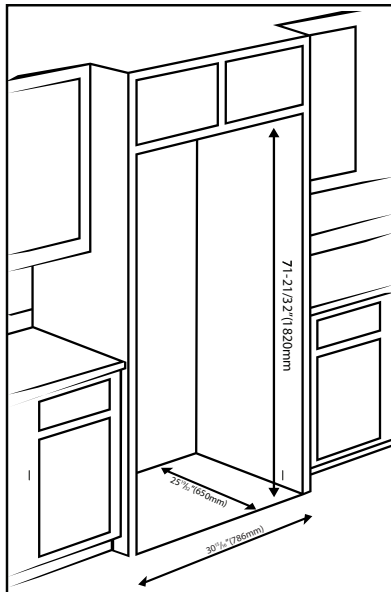

**DIMENSIONS**

HxWxD, in	69 11/16" x 29 3/4" x 27 9/16"
Product weight, lbs.	188
HxWxD, cm	177 x 75.6 x 70
Product weight, kg	85

**PERFORMANCE**

Energy Star qualified	Yes
Climatic class	T
Annual energy consumption, kwh/year	364
Cooling Gas	R600a

**30 INCH COUNTER DEPTH BOTTOM-FREEZER REFRIGERATOR**

**BRFB21622SS**

**Dimensions and Installation**

**Required Minimum Clearances:**

**Top: 2"**

**Sides: 1/2" on each side**

**Back: 1 3/16"**

**NOTE TO THE INSTALLER:** All height, width and depth dimensions are shown in inches (as well as metric). Beko US Inc. reserves the absolute and unrestricted right to change product materials and specifications, at any time, without notice. Please visit our website [www.blombergappliances.com](http://www.blombergappliances.com) or call 888-352-2356 to verify the latest specifications with final dimensional data and other details prior to installation and making a cutout. Applicable product limited warranty information may be found in accompanying product materials or you may contact your account manager for further details. Proper installation is the responsibility of the installer. Product failure due to improper installation is not covered under the Limited Warranty.