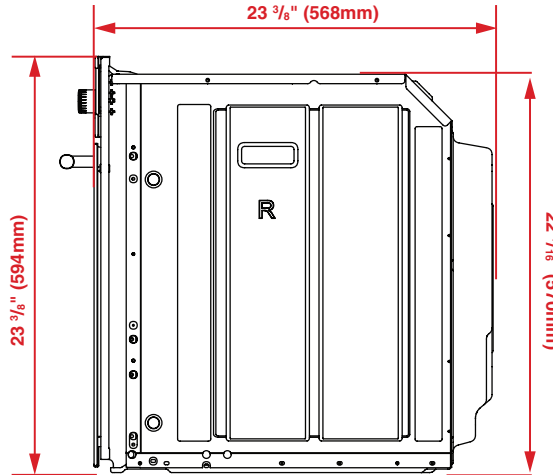

IN HARMONY WITH NATURE,
YOUR LIFE, AND YOU

Blomberg
seit 1883

24" Single Electric Built-in Oven

BWOS24110SS

FEATURES

- 2.5 cu.ft. Oven Capacity
- Multifunctional Oven with Convection Fan
- Timer with Touch Button Control
- Five Level Side Racks
- Two Standard Wire Racks
- Multi-cooking Function with True Euro Convection Fan
- Electronic Touch Control Timer with Digital Display

GENERAL	
Type	Built-In
Size	24"
Color	Stainless Steel
Oven Type / Upper Oven Type	Multifunction
Control Type	Electric Oven Functions with Knob Controls
FUNCTIONS	
True European Convection	Yes
Convection Broil	Yes
Bake	Yes
Broil	Yes
Defrost	Yes
SPECIAL FEATURES	
Easy-to-clean Enamel	Yes
Oven Capacity	2.5 cu. ft.
Wire Oven Racks	2
OVEN DOORS	
Oven Glass Window	Yes
ACCESSORIES / OVEN CAVITY	
Cavity Enamel Color	Black
Rack Positions	5 Embossed
Oven Lights	1 x Round Light in Rear
Chromed Racks	2
DIMENSIONS	
Required Cutout Dim (H x W x D)	23 5/8" x 22 3/64" x 21 21/32"
Overall Height	23 2/5"
Overall Width	23 3/8"
Overall Depth	22 3/8"
Weight	78.5 lbs.
POWER / RATINGS	
KW / Amps Rating at 240V, 60Hz	220-240 V, 20 A, 60 Hz

Front

Side

Top

Cabinet Cutout

If installing in lower cabinet, leave 4" (102mm) min clearance below.

NOTE TO THE INSTALLER: All height, width and depth dimensions are shown in inches (as well as metric). Beko US Inc. reserves the absolute and unrestricted right to change product materials and specifications, at any time, without notice. Please visit our website www.beko.us or call 888 352 2356 to verify the latest specifications with final dimensional data and other details prior to installation and making a cutout. Applicable product limited warranty information may be found in accompanying product materials or you may contact your account manager for further details. Proper installation is the responsibility of the installer. Product failure due to improper installation is not covered under the Limited Warranty.