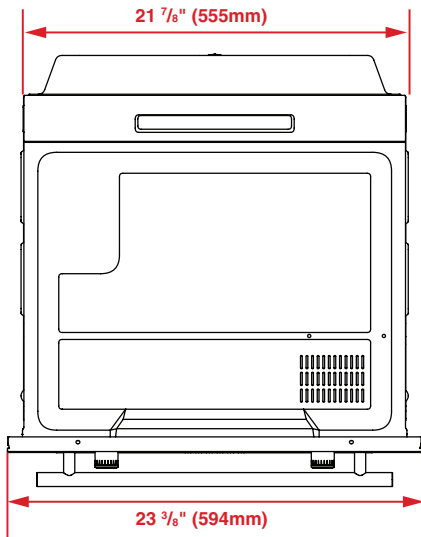

GENERAL	
Type	Built-In
Size	24"
Color	Stainless Steel
Oven Type / Upper Oven Type	Multifunction
Control Type	Electric Oven Functions with Knob Controls
FUNCTIONS	
True European Convection	Yes
Convection Broil	Yes
Bake	Yes
Broil	Yes
Defrost	Yes
SPECIAL FEATURES	
Easy-to-clean Enamel	Yes
Oven Capacity	2.5 cu. ft.
Wire Oven Racks	2
OVEN DOORS	
Oven Glass Window	Yes
ACCESSORIES / OVEN CAVITY	
Cavity Enamel Color	Black
Rack Positions	5 Embossed
Oven Lights	1 x Round Light in Rear
Chromed Racks	2
DIMENSIONS	
Required Cutout Dim (H x W x D)	23 5/8" x 22 3/64" x 21 21/32"
Overall Height	23 2/5"
Overall Width	23 3/8"
Overall Depth	22 3/8"
Weight	78.5 lbs.
POWER / RATINGS	
KW / Amps Rating at 240V, 60Hz	220-240 V, 20 A, 60 Hz

Front

Side

Top

Cabinet Cutout

If installing in lower cabinet, leave 4" (102mm) min clearance below.

NOTE TO THE INSTALLER: All height, width and depth dimensions are shown in inches (as well as metric). Beko US Inc. reserves the absolute and unrestricted right to change product materials and specifications, at any time, without notice. Please visit our website www.beko.us or call 888 352 2356 to verify the latest specifications with final dimensional data and other details prior to installation and making a cutout. Applicable product limited warranty information may be found in accompanying product materials or you may contact your account manager for further details. Proper installation is the responsibility of the installer. Product failure due to improper installation is not covered under the Limited Warranty.