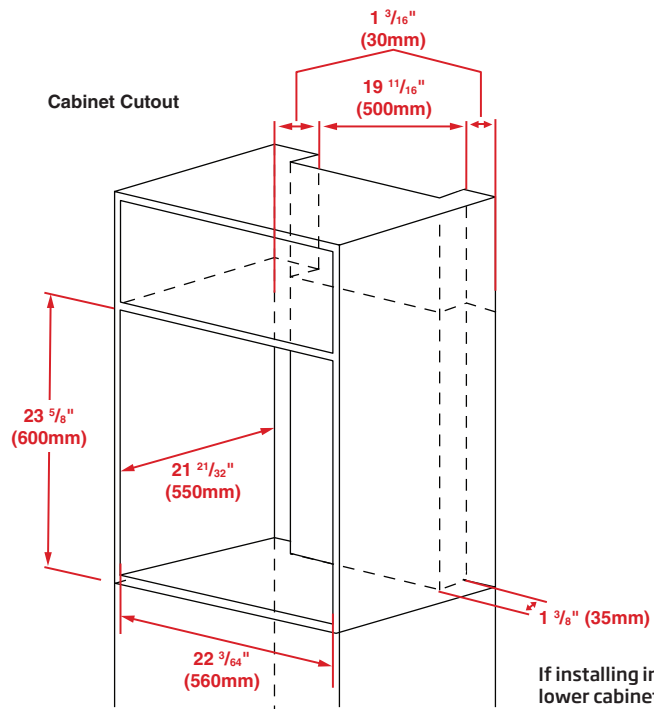

GENERAL	
Type	Built-In
Size	24"
Color	Stainless Steel
Oven Type / Upper Oven Type	Multifunction
Control Type	Electric Oven Functions with Knob Controls
FUNCTIONS	
True European Convection	Yes
Convection Broil	Yes
Bake	Yes
Broil	Yes
Defrost	Yes
SPECIAL FEATURES	
Easy-to-clean Enamel	Yes
Oven Capacity	2.5 cu. ft.
Wire Oven Racks	2
OVEN DOORS	
Oven Glass Window	Yes
ACCESSORIES / OVEN CAVITY	
Cavity Enamel Color	Black
Rack Positions	5 Embossed
Oven Lights	1 x Round Light in Rear
Chromed Racks	2
DIMENSIONS	
Required Cutout Dim (H x W x D)	23 5/8" x 22 3/64" x 21 21/32"
Overall Height	23 2/5"
Overall Width	23 3/8"
Overall Depth	22 3/8"
Weight	78.5 lbs.
POWER / RATINGS	
KW / Amps Rating at 240V, 60Hz	220-240 V, 20 A, 60 Hz

Front

Side

Top

Cabinet Cutout

If installing in lower cabinet, leave 4" (102mm) min clearance below.

NOTE TO THE INSTALLER: All height, width and depth dimensions are shown in inches (as well as metric). Beko US Inc. reserves the absolute and unrestricted right to change product materials and specifications, at any time, without notice. Please visit our website www.beko.us or call 888 352 2356 to verify the latest specifications with final dimensional data and other details prior to installation and making a cutout. Applicable product limited warranty information may be found in accompanying product materials or you may contact your account manager for further details. Proper installation is the responsibility of the installer. Product failure due to improper installation is not covered under the Limited Warranty.