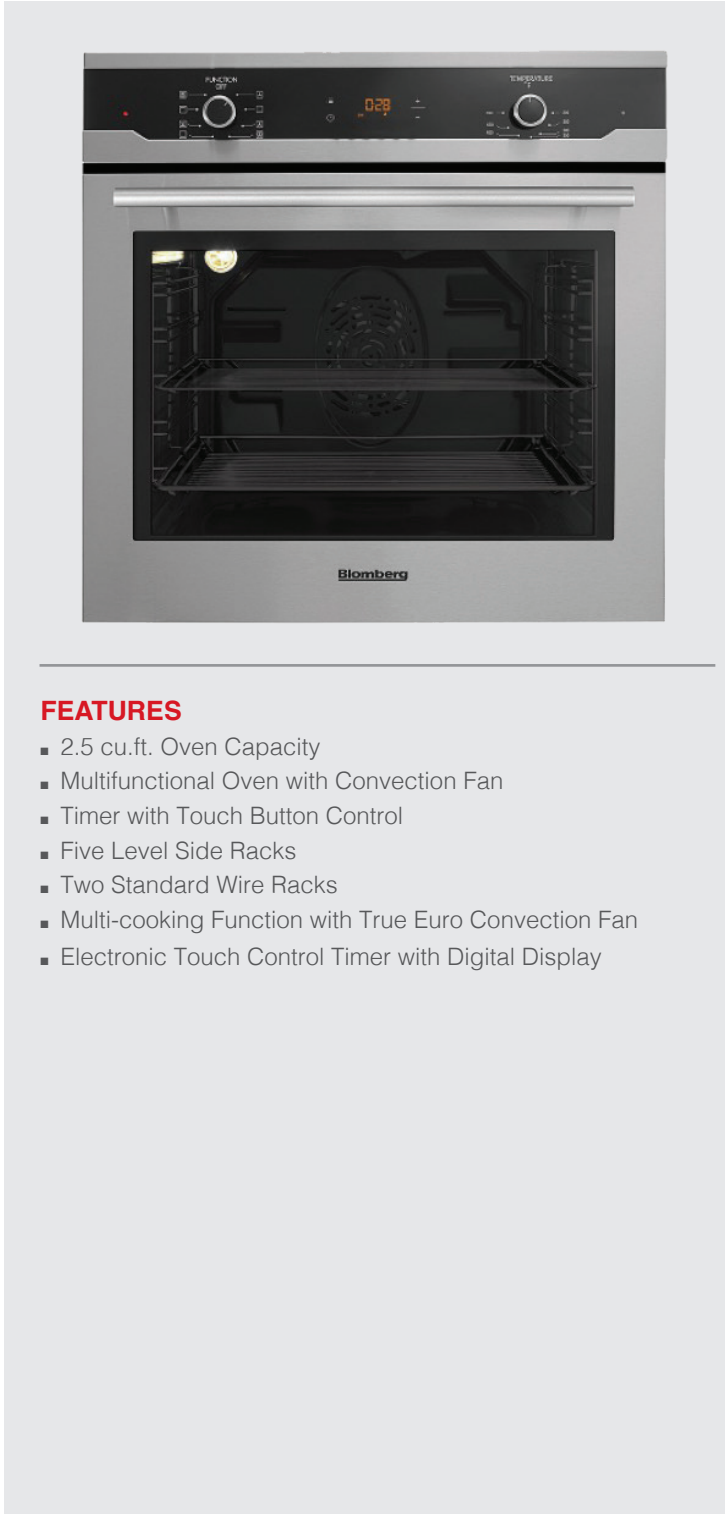

IN HARMONY WITH NATURE,
YOUR LIFE, AND YOU

Blomberg
seit 1883

24" Single Electric Built-in Oven

BWOS24110SS

FEATURES

- 2.5 cu.ft. Oven Capacity
- Multifunctional Oven with Convection Fan
- Timer with Touch Button Control
- Five Level Side Racks
- Two Standard Wire Racks
- Multi-cooking Function with True Euro Convection Fan
- Electronic Touch Control Timer with Digital Display

GENERAL	
Type	Built-In
Size	24"
Color	Stainless Steel
Oven Type / Upper Oven Type	Multifunction
Control Type	Electric Oven Functions with Knob Controls
FUNCTIONS	
True European Convection	Yes
Convection Broil	Yes
Bake	Yes
Broil	Yes
Defrost	Yes
SPECIAL FEATURES	
Easy-to-clean Enamel	Yes
Oven Capacity	2.5 cu. ft.
Wire Oven Racks	2
OVEN DOORS	
Oven Glass Window	Yes
ACCESSORIES / OVEN CAVITY	
Cavity Enamel Color	Black
Rack Positions	5 Embossed
Oven Lights	1 x Round Light in Rear
Chromed Racks	2
DIMENSIONS	
Required Cutout Dim (H x W x D)	23 5/8" x 22 3/64" x 21 21/32"
Overall Height	23 2/5"
Overall Width	23 3/8"
Overall Depth	22 3/8"
Weight	78.5 lbs.
POWER / RATINGS	
KW / Amps Rating at 240V, 60Hz	220-240 V, 20 A, 60 Hz