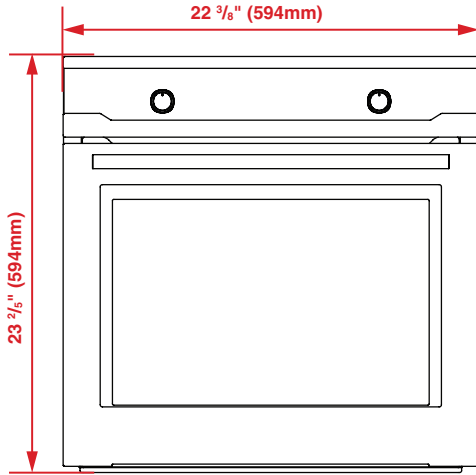

IN HARMONY WITH NATURE,
YOUR LIFE, AND YOU

Blomberg
seit 1883

24" Single Electric Built-in Oven

BWOS24110SS

FEATURES

- 2.5 cu.ft. Oven Capacity
- Multifunctional Oven with Convection Fan
- Timer with Touch Button Control
- Five Level Side Racks
- Two Standard Wire Racks
- Multi-cooking Function with True Euro Convection Fan
- Electronic Touch Control Timer with Digital Display

GENERAL	
Type	Built-In
Size	24"
Color	Stainless Steel
Oven Type / Upper Oven Type	Multifunction
Control Type	Electric Oven Functions with Knob Controls
FUNCTIONS	
True European Convection	Yes
Convection Broil	Yes
Bake	Yes
Broil	Yes
Defrost	Yes
SPECIAL FEATURES	
Easy-to-clean Enamel	Yes
Oven Capacity	2.5 cu. ft.
Wire Oven Racks	2
OVEN DOORS	
Oven Glass Window	Yes
ACCESSORIES / OVEN CAVITY	
Cavity Enamel Color	Black
Rack Positions	5 Embossed
Oven Lights	1 x Round Light in Rear
Chromed Racks	2
DIMENSIONS	
Required Cutout Dim (H x W x D)	23 5/8" x 22 3/64" x 21 21/32"
Overall Height	23 2/5"
Overall Width	23 3/8"
Overall Depth	22 3/8"
Weight	78.5 lbs.
POWER / RATINGS	
KW / Amps Rating at 240V, 60Hz	220-240 V, 20 A, 60 Hz

Front

Side

Top

Cabinet Cutout

If installing in lower cabinet, leave 4" (102mm) min clearance below.

NOTE TO THE INSTALLER: All height, width and depth dimensions are shown in inches (as well as metric). Beko US Inc. reserves the absolute and unrestricted right to change product materials and specifications, at any time, without notice. Please visit our website www.beko.us or call 888 352 2356 to verify the latest specifications with final dimensional data and other details prior to installation and making a cutout. Applicable product limited warranty information may be found in accompanying product materials or you may contact your account manager for further details. Proper installation is the responsibility of the installer. Product failure due to improper installation is not covered under the Limited Warranty.