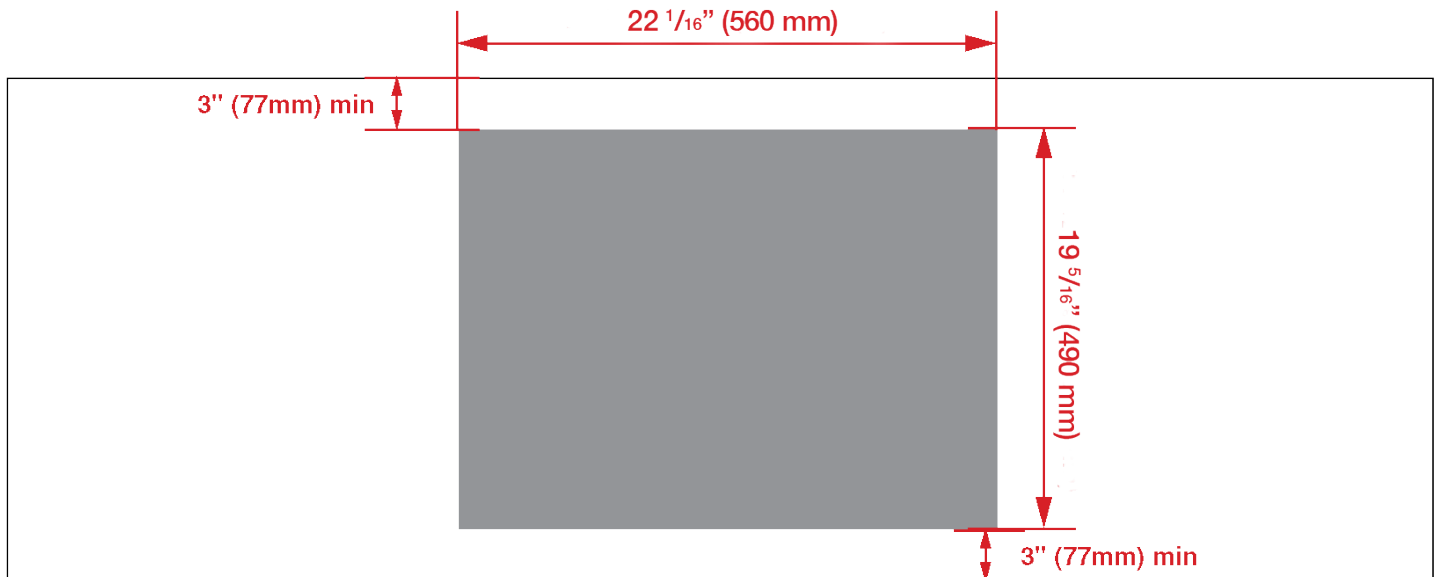

Total Gas Consumption (NG / LP)	27,000 / 23,500 BTU
Volts / Frequency	110–120 V, 60 Hz
Min. Circuit Breaker Size	15 A
Power Cord	Attached to Cooktop (6 ft., 3-Prong)

DIMENSIONS & WEIGHT

Product (H x W x D) (in)	2 13/16" x 22 13/16" x 20 1/16"
Required Cutout Size (W x D) (in)	22 1/16" x 19 5/16"
Product Weight (lbs)	25.35

Countertop Cutout

NOTE TO THE INSTALLER: All height, width and depth dimensions are shown in inches (as well as metric). Beko US Inc. reserves the absolute and unrestricted right to change product materials and specifications, at any time, without notice. Please visit our website www.blombergappliances.com or call 888-352-2356 to verify the latest specifications with final dimensional data and other details prior to installation and making a cutout. Applicable product limited warranty information may be found in accompanying product materials or you may contact your account manager for further details. Proper installation is the responsibility of the installer. Product failure due to improper installation is not covered under the Limited Warranty.