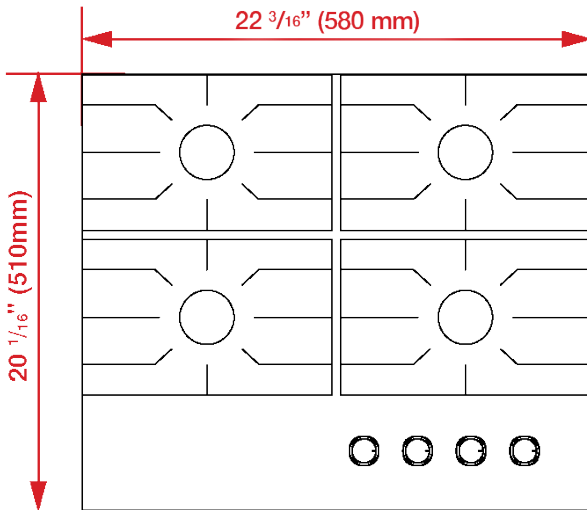

24" Gas Cooktop

CTG24400SS

Top