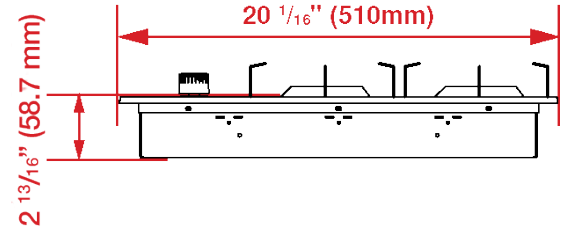

Side – Side View