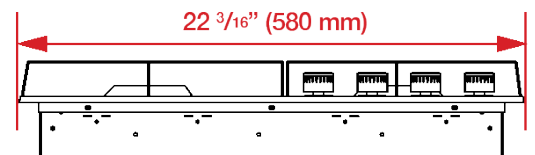

ACCESSORIES (INCLUDED)

LP Conversion Kit	Yes
-------------------	-----

* Hand wash only; grates are not dishwasher-safe

24" Gas Cooktop

CTG24400SS

Top

Side – Side View

Front – Side View

Countertop Cutout

NOTE TO THE INSTALLER: All height, width and depth dimensions are shown in inches (as well as metric). Beko US Inc. reserves the absolute and unrestricted right to change product materials and specifications, at any time, without notice. Please visit our website www.blombergappliances.com or call 888-352-2356 to verify the latest specifications with final dimensional data and other details prior to installation and making a cutout. Applicable product limited warranty information may be found in accompanying product materials or you may contact your account manager for further details. Proper installation is the responsibility of the installer. Product failure due to improper installation is not covered under the Limited Warranty.