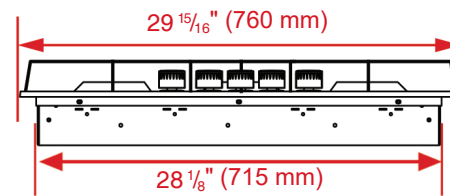

POWER / RATINGS

Total Gas Consumption (NG / LP)	45,000 / 42,300 BTU
Volts / Frequency	110–120 V, 60 Hz
Min. Circuit Breaker Size	15 A
Power Cord	Attached to Cooktop (6 ft., 3-Prong)

DIMENSIONS & WEIGHT

Product (H x W x D) (in)	3 3/4" x 29 7/8" x 21 1/4"
Required Cutout Size (W x D) (in)	28 3/8" x 19 5/16"
Product Weight (lbs)	31.96

ACCESSORIES (INCLUDED)

LP Conversion Kit	Yes
-------------------	-----

* Hand wash only; grates are not dishwasher-safe

30" Gas Cooktop

CTG30500SS

Dimensions and Installation

Top

Side – Side View

Front – Side View

Countertop Cutout

NOTE TO THE INSTALLER: All height, width and depth dimensions are shown in inches (as well as metric). Beko US Inc. reserves the absolute and unrestricted right to change product materials and specifications, at any time, without notice. Please visit our website www.blombergappliances.com or call 888-352-2356 to verify the latest specifications with final dimensional data and other details prior to installation and making a cutout. Applicable product limited warranty information may be found in accompanying product materials or you may contact your account manager for further details. Proper installation is the responsibility of the installer. Product failure due to improper installation is not covered under the Limited Warranty.