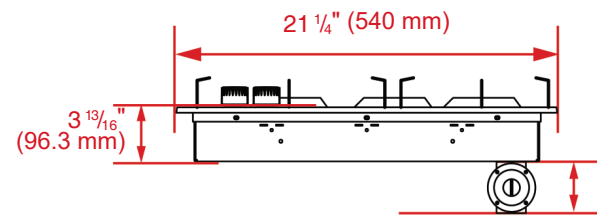

POWER / RATINGS

Total Gas Consumption (NG / LP)	45,000 / 42,300 BTU
Volts / Frequency	110–120 V, 60 Hz
Min. Circuit Breaker Size	15 A
Power Cord	Attached to Cooktop (6 ft., 3-Prong)

DIMENSIONS & WEIGHT

Product (H x W x D) (in)	3 3/4" x 29 7/8" x 21 1/4"
Required Cutout Size (W x D) (in)	28 3/8" x 19 5/16"
Product Weight (lbs)	31.96

ACCESSORIES (INCLUDED)

LP Conversion Kit	Yes
-------------------	-----

* Hand wash only; grates are not dishwasher-safe

30" Gas Cooktop

CTG30500SS

Dimensions and Installation

Top

Side – Side View

Front – Side View

Countertop Cutout

NOTE TO THE INSTALLER: All height, width and depth dimensions are shown in inches (as well as metric). Beko US Inc. reserves the absolute and unrestricted right to change product materials and specifications, at any time, without notice. Please visit our website www.blombergappliances.com or call 888-352-2356 to verify the latest specifications with final dimensional data and other details prior to installation and making a cutout. Applicable product limited warranty information may be found in accompanying product materials or you may contact your account manager for further details. Proper installation is the responsibility of the installer. Product failure due to improper installation is not covered under the Limited Warranty.