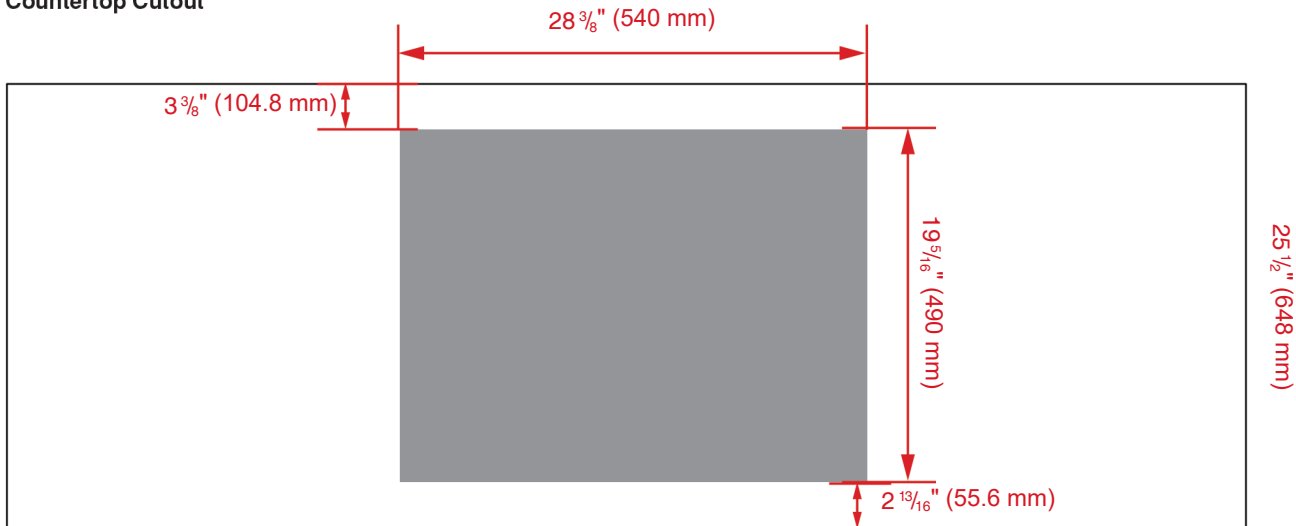

POWER / RATINGS

Total Gas Consumption (NG / LP)	45,000 / 42,300 BTU
Volts / Frequency	110–120 V, 60 Hz
Min. Circuit Breaker Size	15 A
Power Cord	Attached to Cooktop (6 ft., 3-Prong)

DIMENSIONS & WEIGHT

Product (H x W x D) (in)	3 3/4" x 29 7/8" x 21 1/4"
Required Cutout Size (W x D) (in)	28 3/8" x 19 5/16"
Product Weight (lbs)	31.96

Front – Side View

Countertop Cutout

NOTE TO THE INSTALLER: All height, width and depth dimensions are shown in inches (as well as metric). Beko US Inc. reserves the absolute and unrestricted right to change product materials and specifications, at any time, without notice. Please visit our website www.blombergappliances.com or call 888-352-2356 to verify the latest specifications with final dimensional data and other details prior to installation and making a cutout. Applicable product limited warranty information may be found in accompanying product materials or you may contact your account manager for further details. Proper installation is the responsibility of the installer. Product failure due to improper installation is not covered under the Limited Warranty.