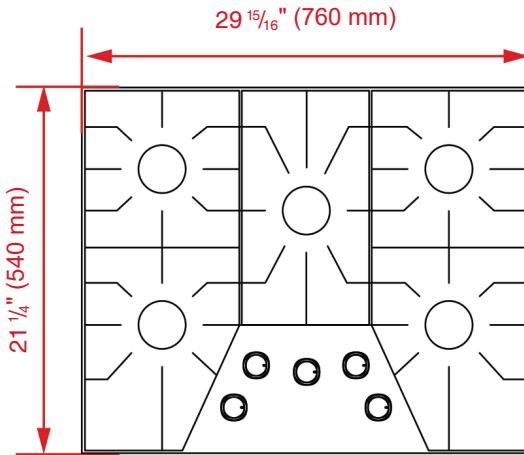

POWER / RATINGS

Total Gas Consumption (NG / LP)	45,000 / 42,300 BTU
Volts / Frequency	110–120 V, 60 Hz
Min. Circuit Breaker Size	15 A
Power Cord	Attached to Cooktop (6 ft., 3-Prong)

DIMENSIONS & WEIGHT

Product (H x W x D) (in)	3 3/4" x 29 7/8" x 21 1/4"
Required Cutout Size (W x D) (in)	28 3/8" x 19 5/16"
Product Weight (lbs)	31.96

ACCESSORIES (INCLUDED)

LP Conversion Kit	Yes
-------------------	-----

* Hand wash only; grates are not dishwasher-safe

30" Gas Cooktop

CTG30500SS

Dimensions and Installation

Top

Side – Side View

Front – Side View

Countertop Cutout

NOTE TO THE INSTALLER: All height, width and depth dimensions are shown in inches (as well as metric). Beko US Inc. reserves the absolute and unrestricted right to change product materials and specifications, at any time, without notice. Please visit our website www.blombergappliances.com or call 888-352-2356 to verify the latest specifications with final dimensional data and other details prior to installation and making a cutout. Applicable product limited warranty information may be found in accompanying product materials or you may contact your account manager for further details. Proper installation is the responsibility of the installer. Product failure due to improper installation is not covered under the Limited Warranty.