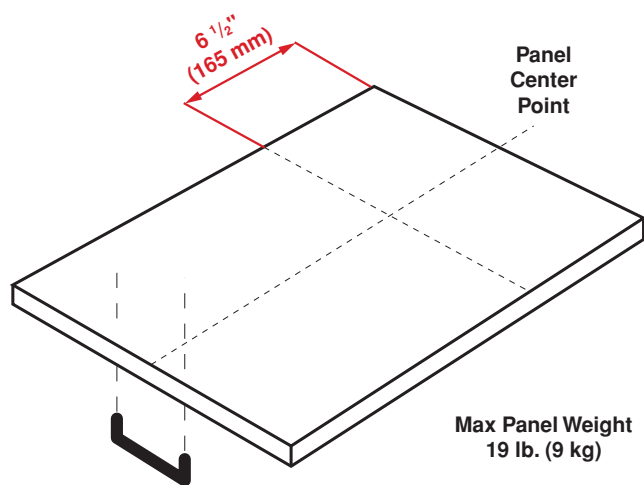

CONTROLS	
Control Type	Electronic Direct Access Touch Control
Position	Top
Finish	Stainless Steel
MAIN FEATURES	
Loading Capacity (Place Settings)	16
Tub Material	Stainless Steel
Interior Illumination	Top
Water Softener	Yes
DMFS Overflow Protection	Overflow Safety
5 Level Wash	Yes
Delay Timer	1/2 – 24 hours
Drying System	Active Ventilation
Brushless DC™ Motor	Yes
Turbidity Sensor	Yes
Silent Operation	45 dBA
All-in-1 Tablet Function	Yes
Interior High Loop with Air Gap	Yes
Detergent Dispenser Type	Sliding Lid
FUNCTIONS	
Half Load Function	Yes
Sanitize Function	Yes
SuperGloss Function	Yes
RapidClean Function	Yes
PowerWash Function with Extra Spray Arm	Yes
PROGRAMS	
Number of Programs	8
Pots and Pans+ (167°F)	Yes
Auto Program (131 – 149°F)	Yes
MixWash+ (131 – 149°F)	Yes
Regular Wash (142 – 145°F)	Yes
Express Dry	Yes
GlassCare	Yes
Quick Wash (131°F)	Yes
Rinse & Hold	Yes
DISPLAY	
Rinse Aid Indicator	Yes
Salt Indicator Display	Yes
LED Spot	Yes
RACK SYSTEM	
SmartFold Lower Rack Folding Tines	4
Cutlery Basket	Sliding
Upper Rack (Inset Shelves)	2
SmartFold Upper Rack Folding Tines	3
Adjustable Upper Rack	3 Positions, Adjustable When Loaded
3 rd Rack	Full-size
DIMENSIONS (DWT81800SSWS)	
H x W x D	33 7/8 x 23 9/16 x 22 7/16 in. (86.1 x 59.8 x 57 cm)
Product Weight	96.1 lb. (43.6 kg)
Packed H x W x D	35 x 25 3/8 x 26 in. (88.9 x 64.4 x 66.1 cm)
Packed Weight	102.7 lb. (46.6 kg)
ENVIRONMENTAL STANDARDS	
ENERGY STAR® Qualified	Yes — Most Energy Efficient 2018
Energy Consumption	225 kWh / year
Water Consumption	2.4–4.7 gal. / cycle (2.91–6.07 gal./cycle DWT81800SSWS only)

Panel Ready Recommended Door Panel Size and Thickness:

DIMENSIONS (DWT81800FBI)	
H x W x D	33 7/8 x 23 9/16 x 21 2/32 in. (86.1 x 59.8 x 55 cm)
Product Weight	91.93 lb. (41.7 kg)
Packed H x W x D	35 x 25 3/8 x 26 in. (88.9 x 64.4 x 66.1 cm)
Packed Weight	98.54 lb. (44.7 kg)