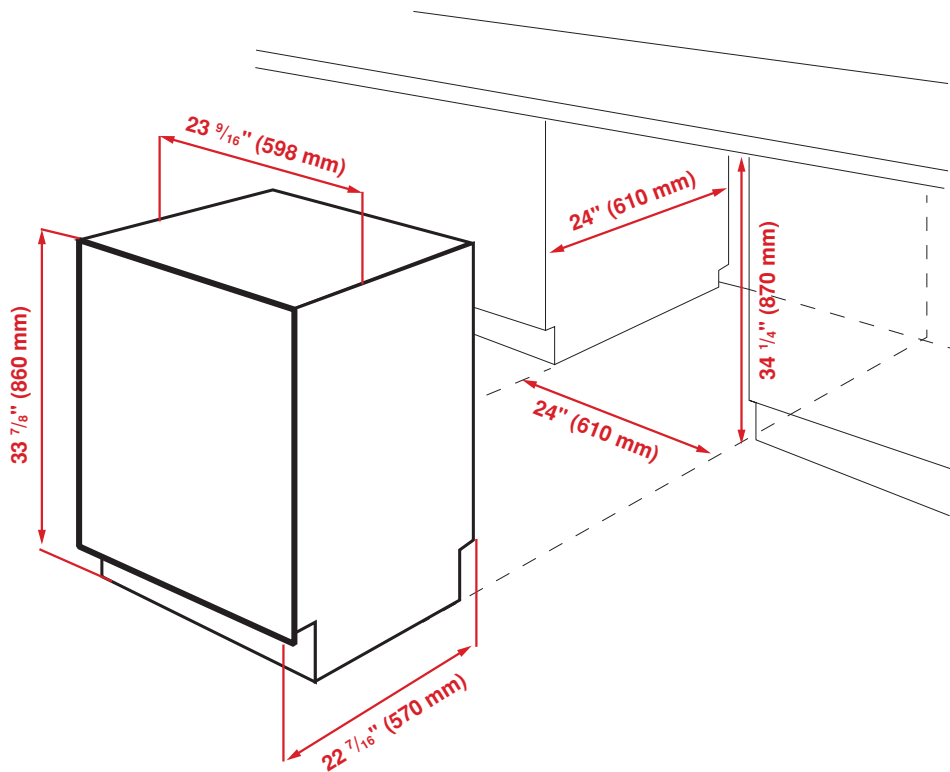

CONTROLS	
Control Type	Electronic Direct Access Touch Control
Position	Top
Finish	Stainless Steel
MAIN FEATURES	
Loading Capacity (Place Settings)	16
Tub Material	Stainless Steel
Interior Illumination	Top
Water Softener	Yes
DMFS Overflow Protection	Overflow Safety
5 Level Wash	Yes
Delay Timer	1/2 – 24 hours
Drying System	Active Ventilation
Brushless DC™ Motor	Yes
Turbidity Sensor	Yes
Silent Operation	45 dBA
All-in-1 Tablet Function	Yes
Interior High Loop with Air Gap	Yes
Detergent Dispenser Type	Sliding Lid
FUNCTIONS	
Half Load Function	Yes
Sanitize Function	Yes
SuperGloss Function	Yes
RapidClean Function	Yes
PowerWash Function with Extra Spray Arm	Yes
PROGRAMS	
Number of Programs	8
Pots and Pans+ (167°F)	Yes
Auto Program (131 – 149°F)	Yes
MixWash+ (131 – 149°F)	Yes
Regular Wash (142 – 145°F)	Yes
Express Dry	Yes
GlassCare	Yes
Quick Wash (131°F)	Yes
Rinse & Hold	Yes
DISPLAY	
Rinse Aid Indicator	Yes
Salt Indicator Display	Yes
LED Spot	Yes
RACK SYSTEM	
SmartFold Lower Rack Folding Tines	4
Cutlery Basket	Sliding
Upper Rack (Inset Shelves)	2
SmartFold Upper Rack Folding Tines	3
Adjustable Upper Rack	3 Positions, Adjustable When Loaded
3 rd Rack	Full-size
DIMENSIONS (DWT81800SSWS)	
H x W x D	33 7/8 x 23 9/16 x 22 7/16 in. (86.1 x 59.8 x 57 cm)
Product Weight	96.1 lb. (43.6 kg)
Packed H x W x D	35 x 25 3/8 x 26 in. (88.9 x 64.4 x 66.1 cm)
Packed Weight	102.7 lb. (46.6 kg)
ENVIRONMENTAL STANDARDS	
ENERGY STAR® Qualified	Yes — Most Energy Efficient 2018
Energy Consumption	225 kWh / year
Water Consumption	2.4–4.7 gal. / cycle (2.91–6.07 gal./cycle DWT81800SSWS only)

Panel Ready Recommended Door Panel Size and Thickness:

DIMENSIONS (DWT81800FBI)	
H x W x D	33 7/8 x 23 9/16 x 21 2/32 in. (86.1 x 59.8 x 55 cm)
Product Weight	91.93 lb. (41.7 kg)
Packed H x W x D	35 x 25 3/8 x 26 in. (88.9 x 64.4 x 66.1 cm)
Packed Weight	98.54 lb. (44.7 kg)