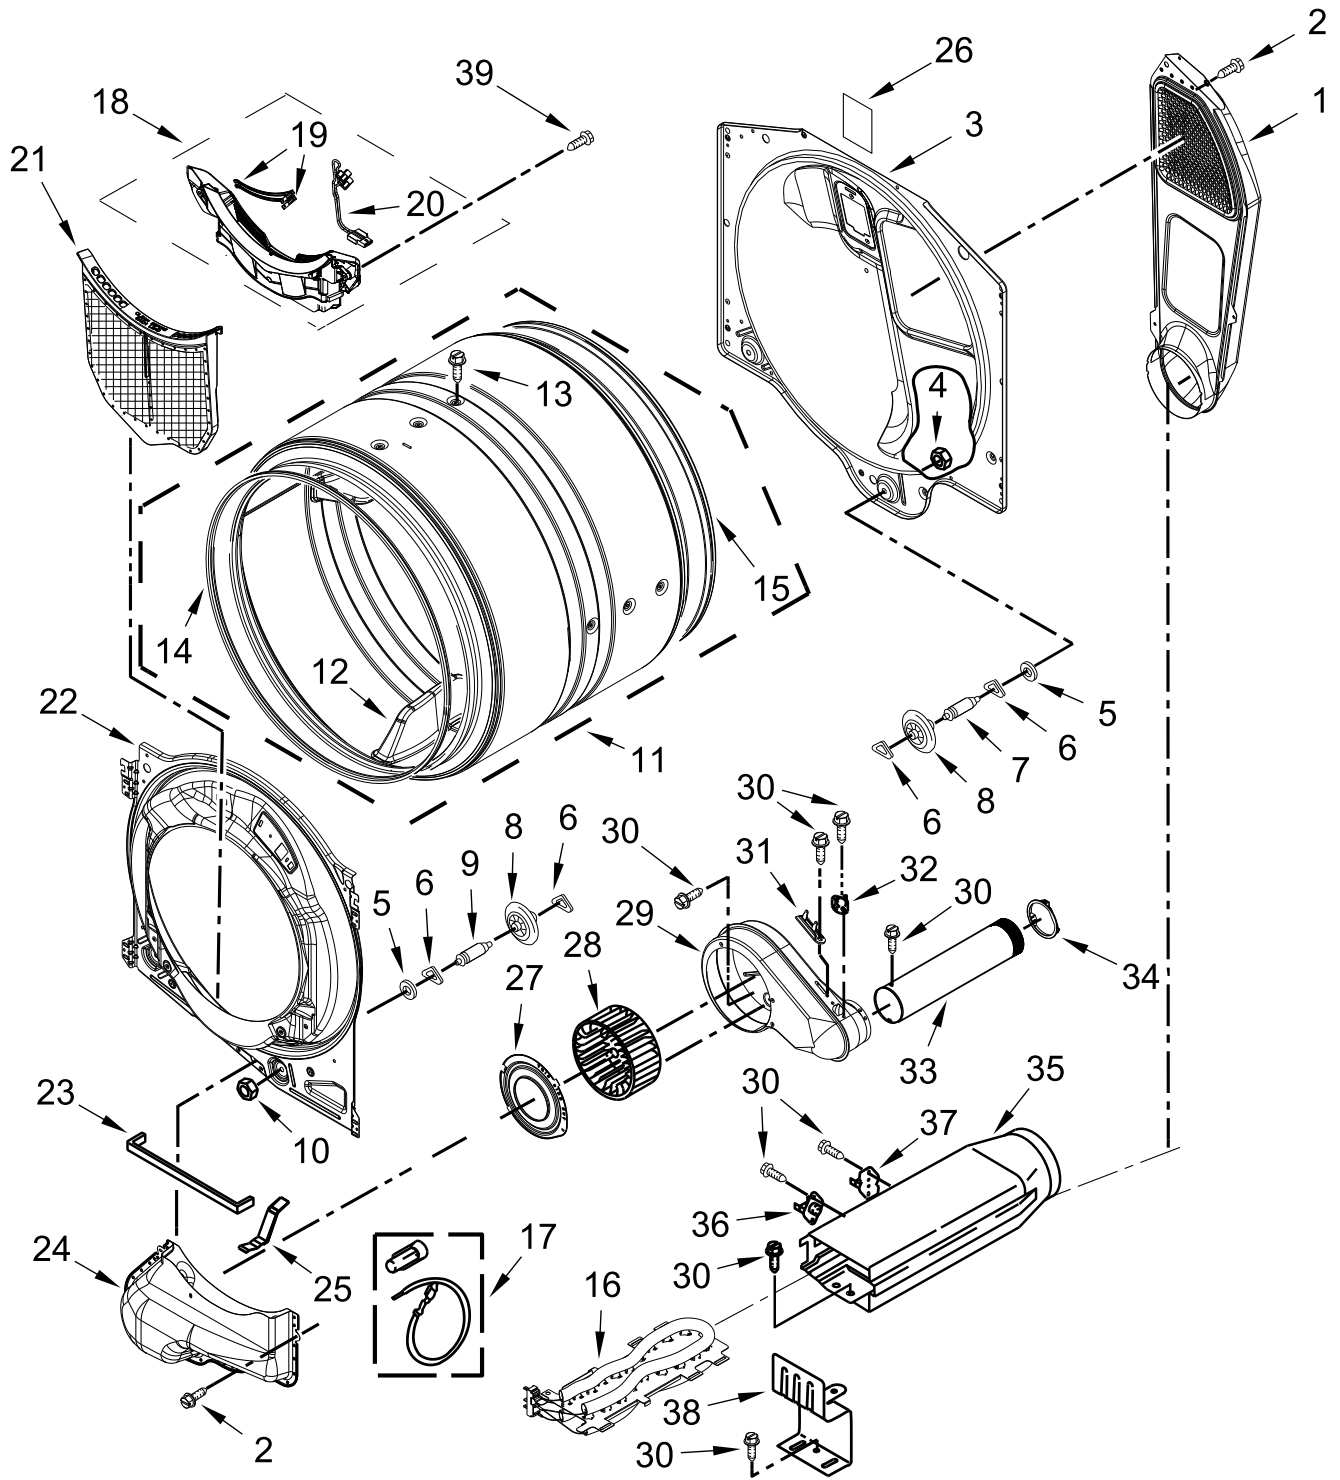

BULKHEAD PARTS

BULKHEAD PARTS

<u>Illus. No.</u>	<u>Part No.</u>	<u>Description</u>	<u>Illus. No.</u>	<u>Part No.</u>	<u>Description</u>	<u>Illus. No.</u>	<u>Part No.</u>	<u>Description</u>
1	W11104018	Assembly, Air Duct	16	W11344457	Element, Heater 5400W	29	W10211911	Housing, Blower
2	3390647	Screw	17	279457	Terminal Wire Kit (For Heater Element Wiring Harness Repair)	30	693995	Screw
3	W11162462	Bulkhead, Rear	18	W10672683	Assembly, Outlet Grill and Housing	31	W10693363	Fuse, Thermal (91C)
4	W10001120	Nut, Hex (Left Hand Thread)	19	3387223	Sensor, Electrode	32	8577274	Thermistor
5	3387459	Washer	20	W10298258	Harness, Sensor	33	W10342188	Exhaust Pipe
6	W10512946	Washer, Tri Ring	21	W10516085	White Lint Screen	34	W10344699	Collar, Duct
7	W10359272	Shaft, Drum Roller - Left Hand Thread	22	W10673493	Bulkhead, Front	35	W10891205	Assembly, Weld Heater Box
8	W10314171	Roller, Support	23	W10211950	Seal, Housing Outlet	36	8557403	Thermostat, High Limit
9	W10359271	Shaft, Drum Roller - Right Hand Thread	24	W10211896	Assembly, Lint Duct	37	280148	Kit, Thermal Cut-Off (Includes Thermostat)
10	3934666	Nut, Hex	25	W10414388	Clip, Lint Duct	38	8066099	Bracket, Heater Box
11	W10508188	Assembly, Drum (Complete)	26	W10653662	Pad, Foam	39	W10794806	Screw
12	W10416098	Baffle, Drum	27	W11254843	Assembly, Collar (Includes Seal)			
13	W10219342	Screw	28	697772	Wheel, Blower			
14	W10521122	Seal, Drum Front						
15	W10521118	Seal, Drum