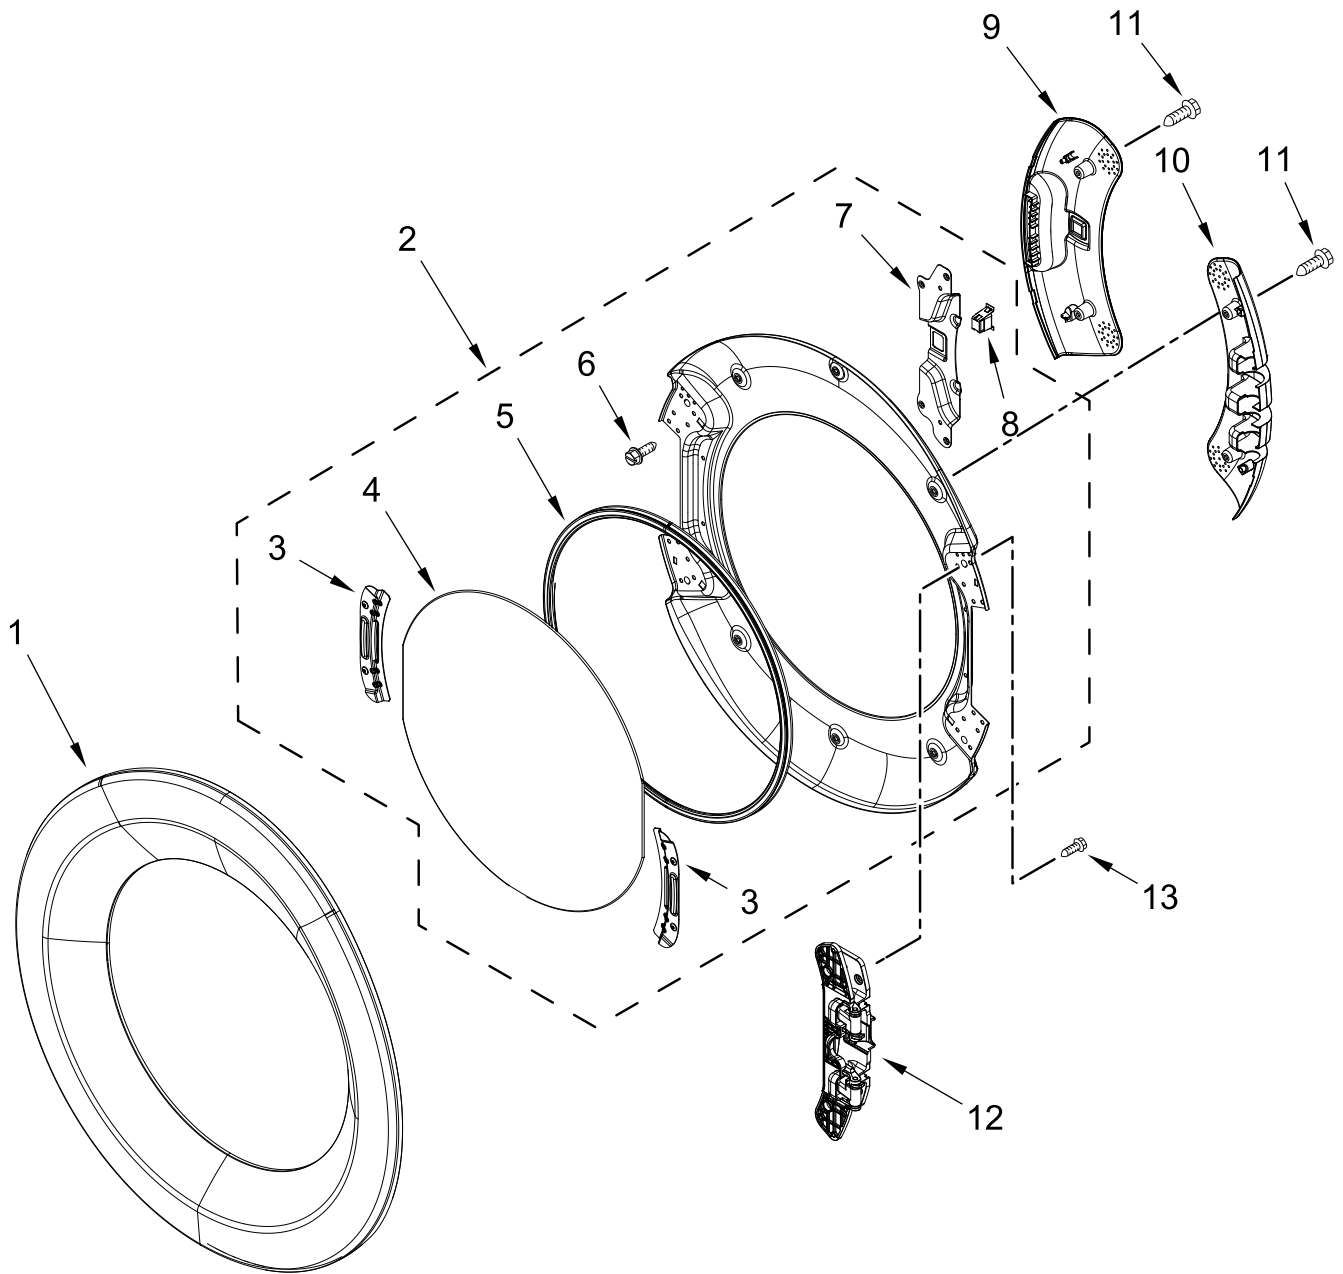

DOOR PARTS

DOOR PARTS

<u>Illus.</u> <u>No.</u>	<u>Part No.</u>	<u>Description</u>
1		Assembly, Outer Door
	W11114013	White
2	W11122999	Assembly, Inner Door
3	W11100789	Bracket, Glass
4	W10891207	Glass, Door
5	W11183899	Seal, Glass

<u>Illus.</u> <u>No.</u>	<u>Part No.</u>	<u>Description</u>
6	W10288126	Screw
7	W11050690	Bracket, Door Catch
8	W10208401	Assembly, Spring Catch
9	W11120683	Cover, Handle
10	W11120174	Cover, Hinge

<u>Illus.</u> <u>No.</u>	<u>Part No.</u>	<u>Description</u>
11	9742177	Screw
12	W11114011	Hinge Assembly
13	8540479	Screw, Grounding