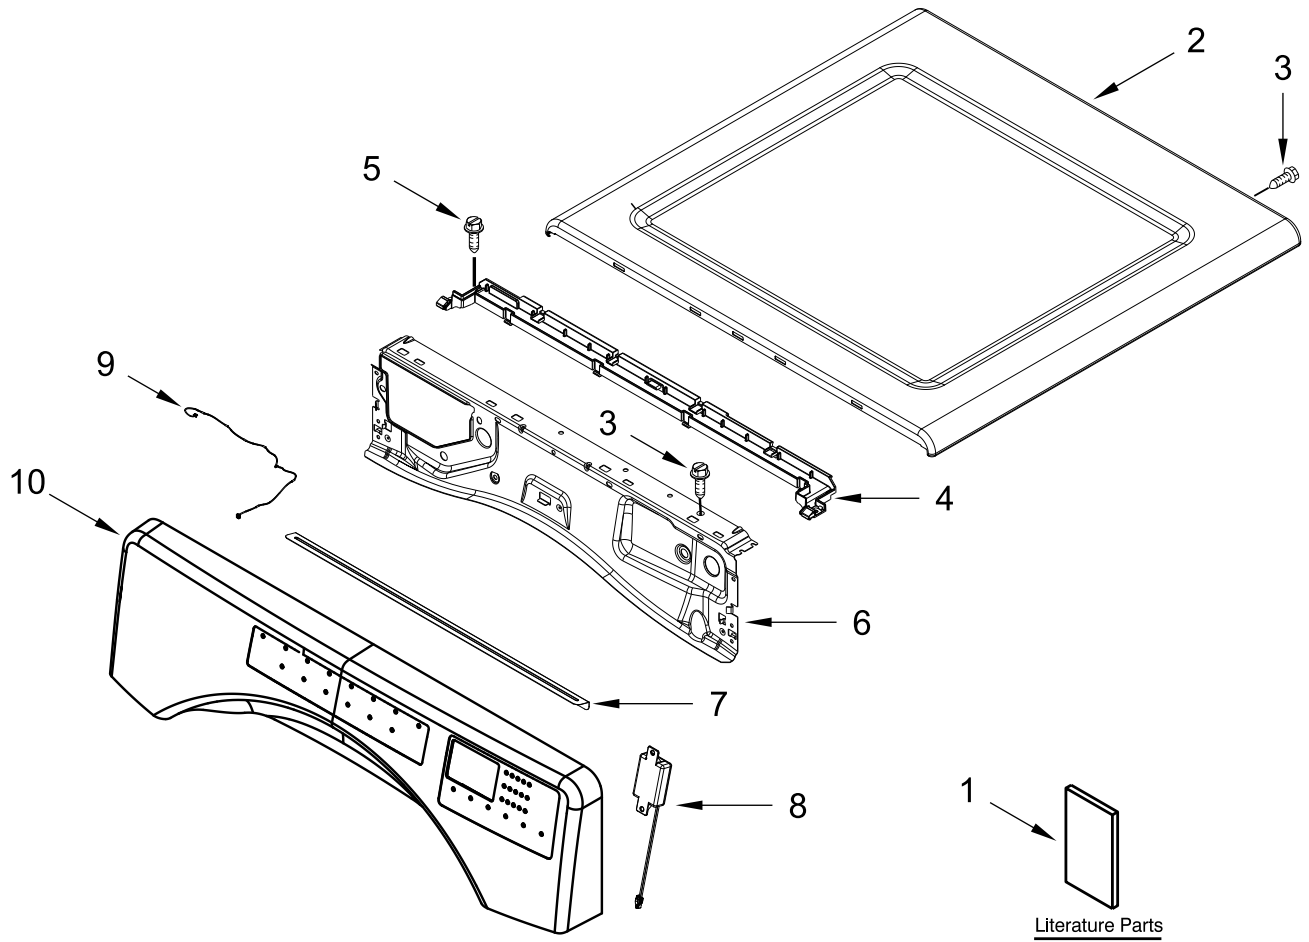

# TOP AND CONSOLE PARTS

<u>Illus. No.</u>	<u>Part No.</u>	<u>Description</u>	<u>Illus. No.</u>	<u>Part No.</u>	<u>Description</u>	<u>Illus. No.</u>	<u>Part No.</u>	<u>Description</u>
1		Literature Parts	2		Top	8	W10568405	Assembly, Speaker
	W11184584	Use and Care Guide		W10208383	White	9	W11160620	Harness, User Interface
	W11183136	Installation Instructions	3	3390647	Screw	10		Assembly, Console
	W11457204	Wiring Diagram	4	W11255768	Channel, Water		W11314467	White
	W11184893	Quick Start Guide	5	12990702	Screw	11	W11109747	Harness, Wiring (Main)
			6	W10208198	Bracket, Console			
			7	W11231800	Seal			