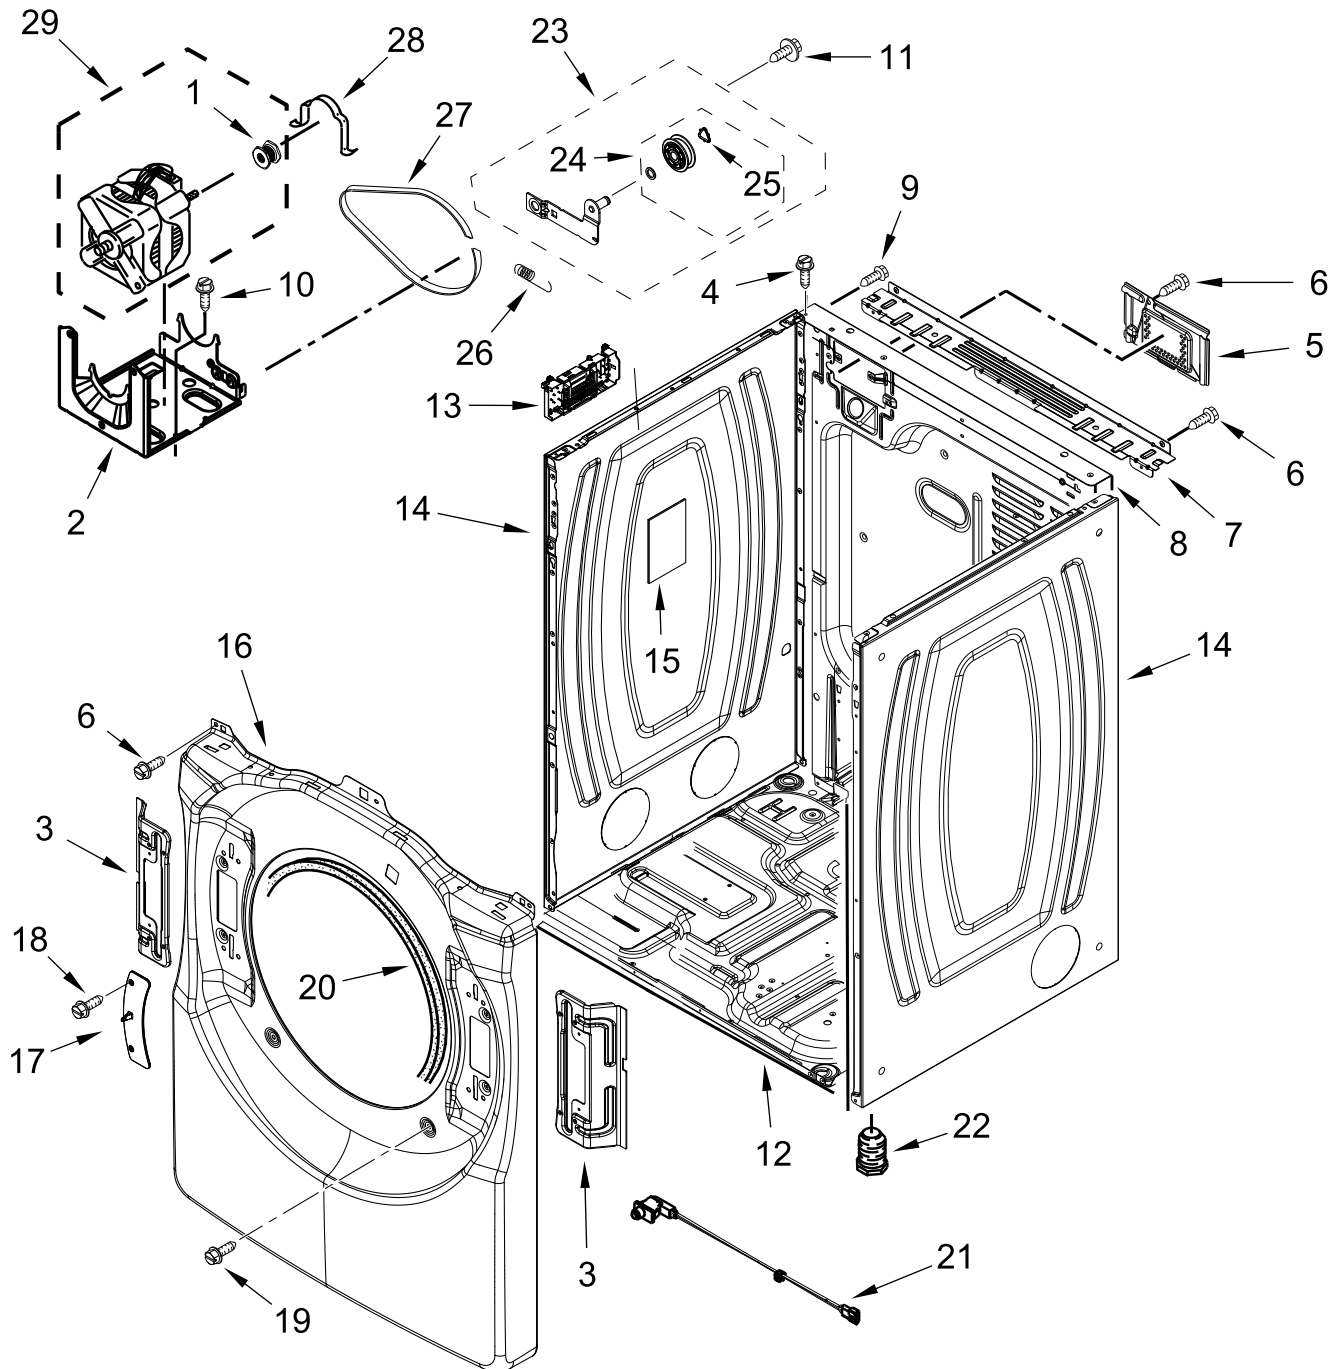

CABINET PARTS

CABINET PARTS

<u>Illus. No.</u>	<u>Part No.</u>	<u>Description</u>	<u>Illus. No.</u>	<u>Part No.</u>	<u>Description</u>	<u>Illus. No.</u>	<u>Part No.</u>	<u>Description</u>
1	8066184	Pulley, Motor	13	W11461215	Appliance Control Unit (ACU)	22	3392100	Foot, Dryer
2	W11404905	Bracket, Motor Mounting	14		Panel, Side		279810	Foot, Optional (Extended Length Package Of 2) (Not Included)
3	W11084215	Bracket, Hinge		W11177568	White			
4	489463	Screw	15	W10504381	Pad, Foam			
5	W11394868	Cover, Terminal Block	16		Panel, Front	23	W10547287	Assembly, Idler
6	3390647	Screw		W11413344	(White)	24	W10468057	Assembly, Pulley
7	W10208382	Bracket, Rear	17	W11126752	Strike, Door	25	W10512946	Washer, Tri Ring
8	W10487431	Panel, Rear	18	W10288126	Screw	26	W10446781	Spring, Idler
9	W10773242	Screw	19	3357011	Screw	27	3387610	Belt, Drive
10	343641	Screw	20	3387242	Seal, Front Panel	28	W10121316	Clamp, Motor Mount
11	3389420	Screw	21	W11307535	Assembly, Door Switch	29	W10806758	Assembly, Motor DRYER EXHAUST KIT NOT INCLUDED
12	8565046	Base, Cabinet					W10323246	Kit, 4-Way Vent