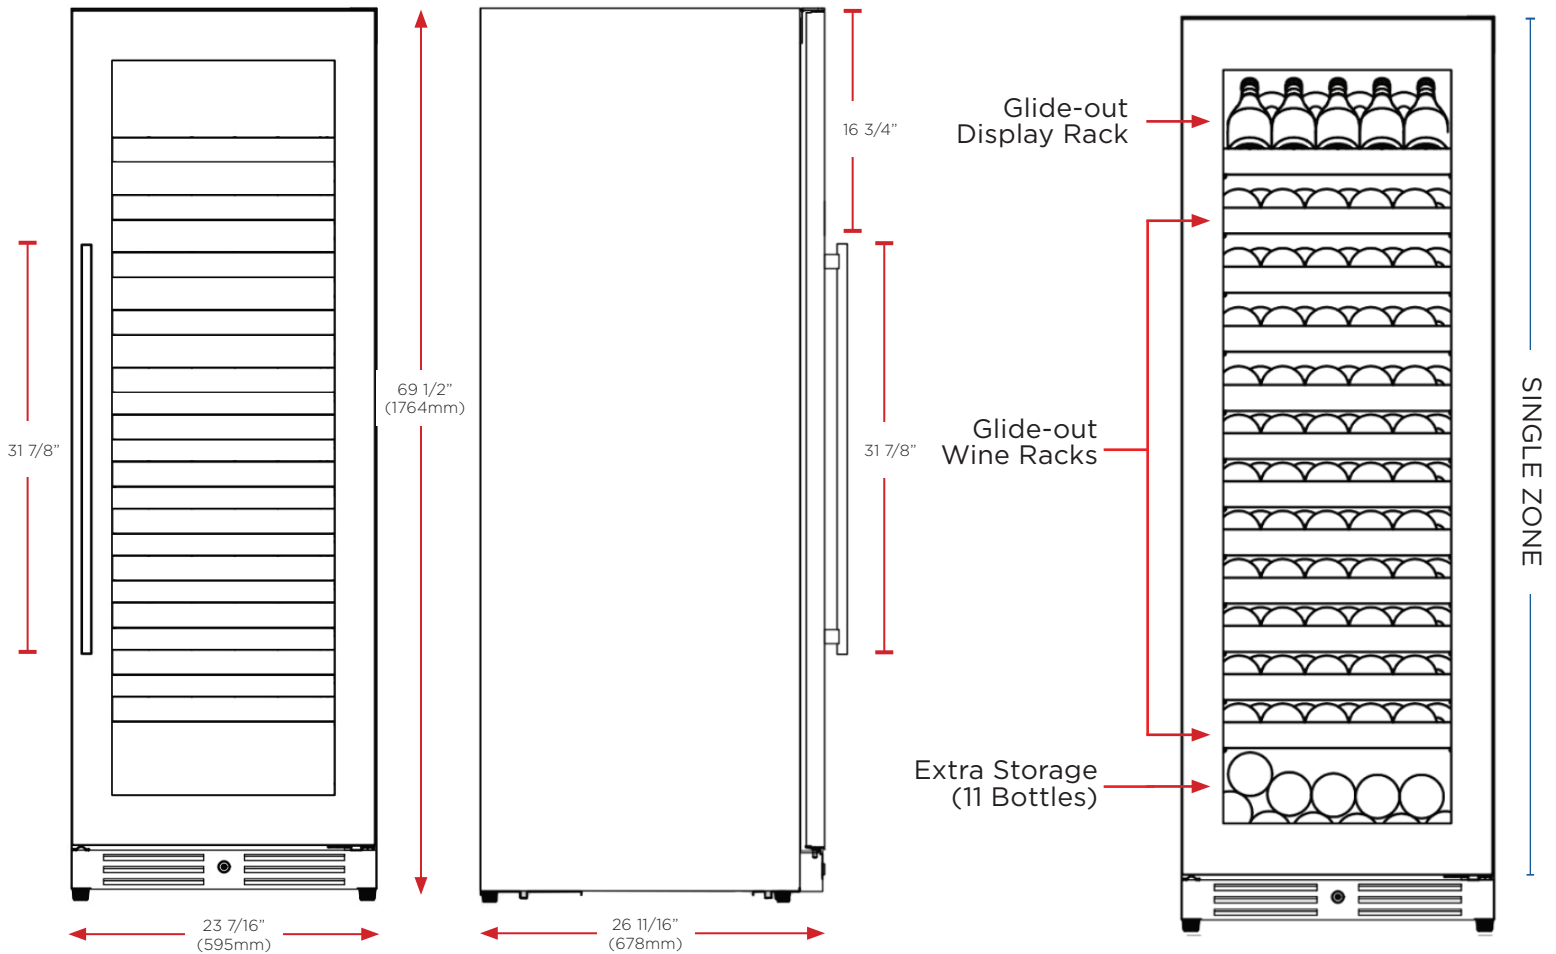

XO 24" Wine Column Refrigerators are the perfect addition to any home or bar. Available in both Single and Dual Zones, they allow for optimal temperature control for a variety of wine types. Whether you choose the sleek Black Glass or Stainless Steel Glass Door Models, they are sure to compliment any decor and add a touch of sophistication to your space.

## 24" x 70" STAINLESS STEEL SINGLE ZONE WINE COLUMN