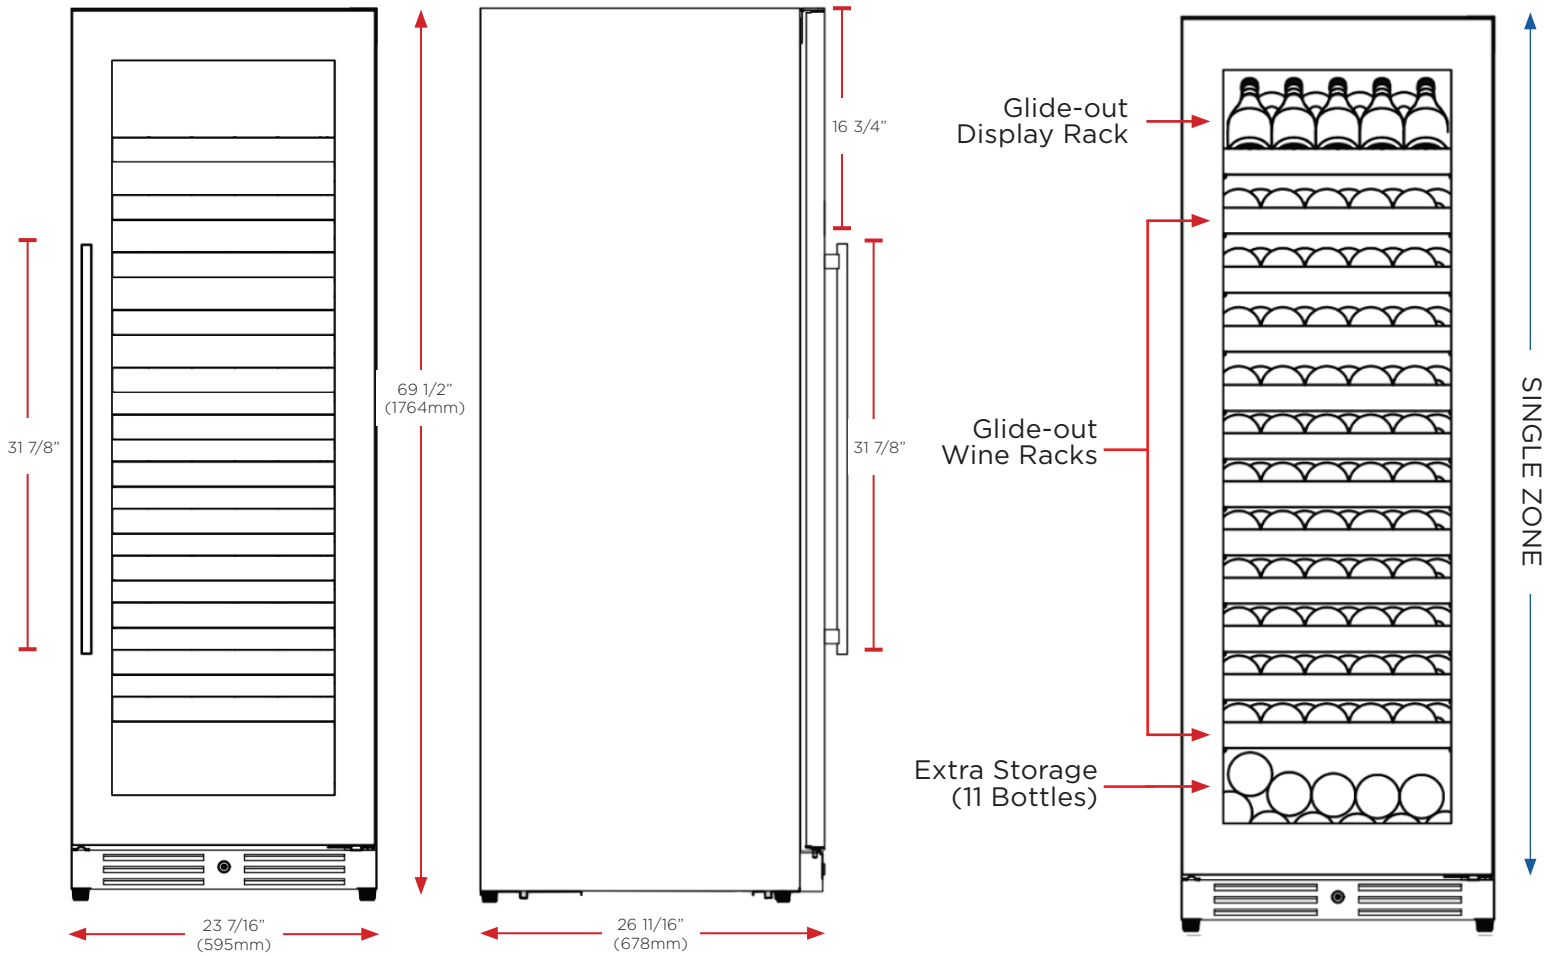

SINGLE ZONE - STORE UP TO 135 (750ml) BOTTLES

XO 24" Wine Column Refrigerators are the perfect addition to any home or bar. Available in both Single and Dual Zones, they allow for optimal temperature control for a variety of wine types. Whether you choose the sleek Black Glass or Stainless Steel Glass Door Models, they are sure to compliment any decor and add a touch of sophistication to your space.

OUR LASTING COMMITMENT TO YOU

XOU2470WGB

24" x 70" BLACK GLASS SINGLE ZONE WINE COLUMN

FEATURES

CAPACITY

135 (750ml) Wine Bottles

FEATURES

- Wine Racks Fully Extend While Loaded
- Wine Column Chills From 41° - 64°
- Tri-Color Cool Running Interior LEDs Illuminate and Save Energy
- Intuitive Digital Controls Easily Adjust Temperature, Lights And Operating Mode
- Secure Door Lock Stop Uninvited Guests
- Designer Handle Included
- Field Reversible Door

SPECIFICATIONS

ELECTRICAL	120V 60HZ 2.5 AMP
DIMENSIONS	69-1/2" H 23-7/16" W 26-11/16" D
PRODUCT WEIGHT	265 lbs
REFRIGERANT	R600A
CAPACITY	15 cubic ft.
SOUND LEVEL	39dBa

Designer Style Handle Included

A PERFECT FIT