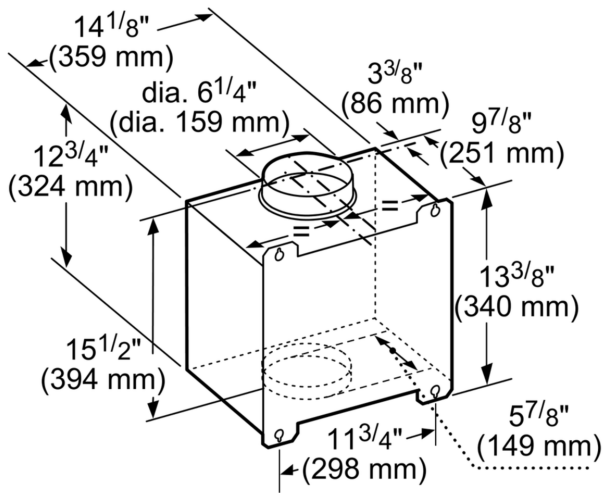

EXTNCB25 25' Blower Connection Cable

Integral blower DHI1FZUC

In-Line Blower Gives You the Appropriate CFM's Needed for Your 800 Series Downdraft Ventilation Hood

Key Features

Convenience

- Use the EXTNCB25 Blower Cable Connection Accessory for install with select hoods. Separate purchase required.

Design

- Designed to be mounted inline with the ducting installation

Integral blower DHI1FZUC

measurements in inches (mm)