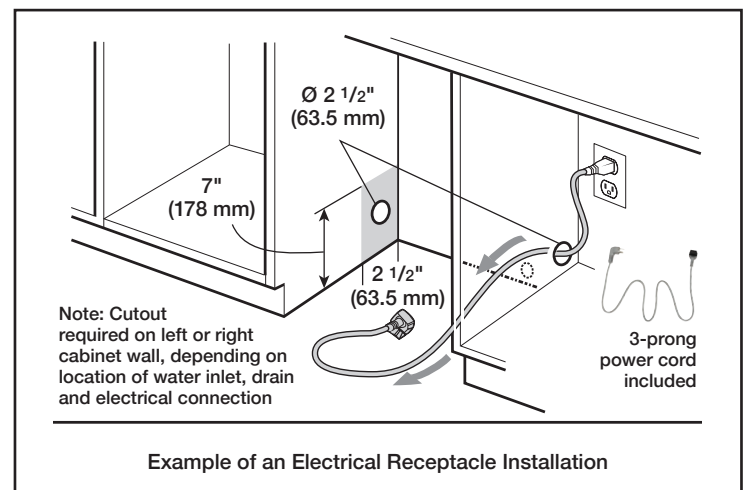

24" Bar Handle Dishwasher

Benchmark™ Series – Stainless Steel SHX9PCM5N

Installation Details

Accessories: To purchase Bosch accessories, cleaners & parts please visit www.bosch-home.com/us/store or call 1-800-944-2904 (Mon to Fri 5 am to 6 pm PST, Sat 6 am to 3 pm PST).

Notes: All height, width and depth dimensions are shown in inches. BSH reserves the absolute and unrestricted right to change product materials and specifications, at any time, without notice. Consult the product's installation instructions for final dimensional data and other details prior to making cutout.

Warranties: Please see Use & Care manual or Bosch website for statement of limited warranty.

For more information on our entire line of products, go to www.bosch-home.com/us or call 1-800-944-2904

© BSH Home Appliances Corporation. All rights reserved. Bosch is a registered trademark of Robert Bosch GmbH.