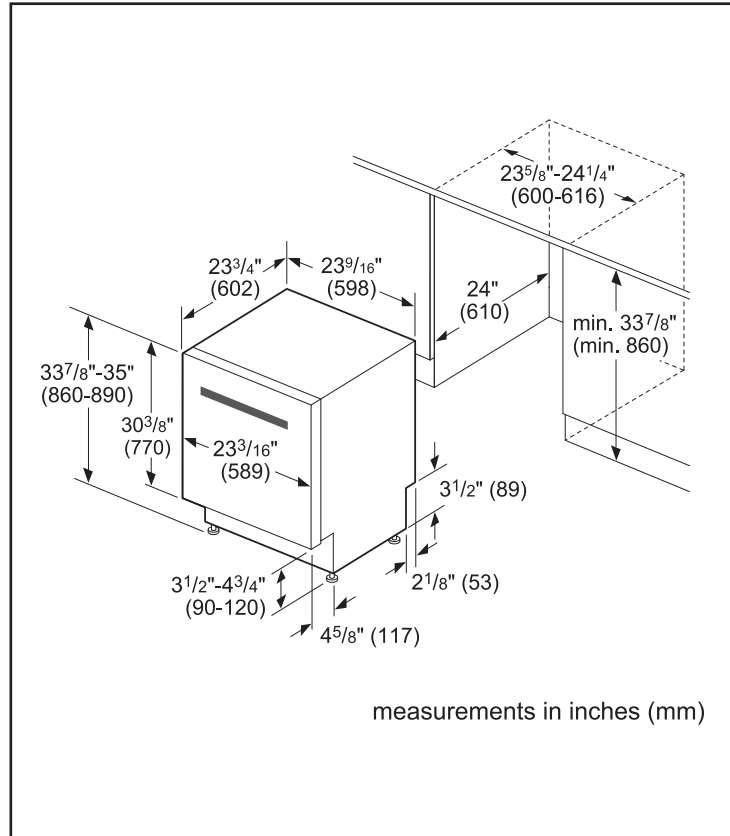

24" Recessed Handle Dishwasher

300 Series – Stainless Steel SHE41CM6N

Installation Details

Accessories: To purchase Bosch accessories, cleaners & parts please visit www.bosch-home.com/us/store or call 1-800-944-2904 (Mon to Fri 5 am to 6 pm PST, Sat 6 am to 3 pm PST).

Notes: All height, width and depth dimensions are shown in inches. BSH reserves the absolute and unrestricted right to change product materials and specifications, at any time, without notice. Consult the product's installation instructions for final dimensional data and other details prior to making cutout.

Warranties: Please see Use & Care manual or Bosch website for statement of limited warranty.

For more information on our entire line of products, go to www.bosch-home.com/us or call 1-800-944-2904

© BSH Home Appliances Corporation. All rights reserved. Bosch is a registered trademark of Robert Bosch GmbH.