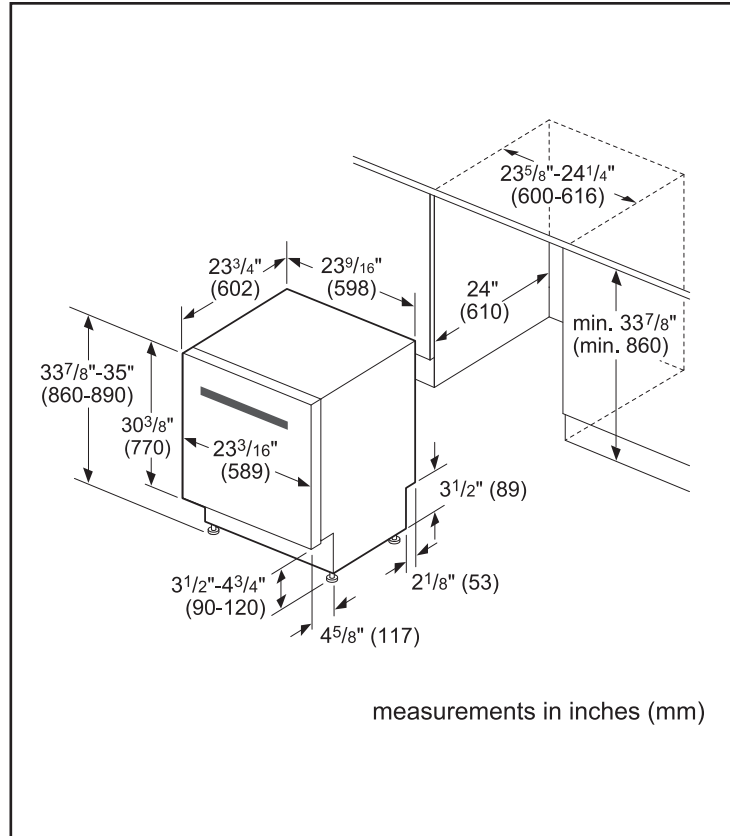

24" Bar Handle Dishwasher

800 Series – Stainless Steel SHX78CM5N

Installation Details

Accessories: To purchase Bosch accessories, cleaners & parts please visit www.bosch-home.com/us/store or call 1-800-944-2904 (Mon to Fri 5 am to 6 pm PST, Sat 6 am to 3 pm PST).

Notes: All height, width and depth dimensions are shown in inches. BSH reserves the absolute and unrestricted right to change product materials and specifications, at any time, without notice. Consult the product's installation instructions for final dimensional data and other details prior to making cutout.

Warranties: Please see Use & Care manual or Bosch website for statement of limited warranty.

For more information on our entire line of products, go to www.bosch-home.com/us or call 1-800-944-2904

© BSH Home Appliances Corporation. All rights reserved. Bosch is a registered trademark of Robert Bosch GmbH.